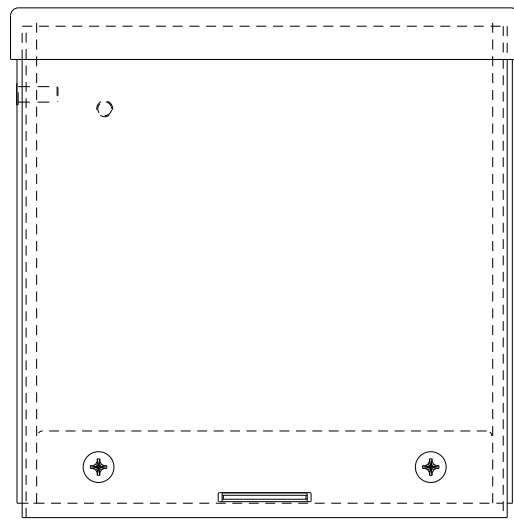

SAGINAW CONTROL & ENGINEERING SCE-6R66

LEFT SIDE VIEW

FRONT VIEW

RIGHT SIDE VIEW

EXTERNAL REAR VIEW

BOTTOM VIEW