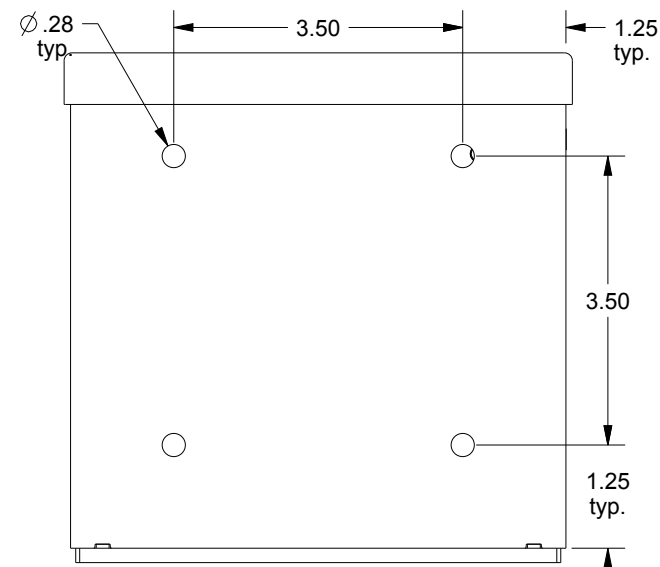

SAGINAW CONTROL & ENGINEERING SCE-6R66

LEFT SIDE VIEW

FRONT VIEW

RIGHT SIDE VIEW

EXTERNAL REAR VIEW

BOTTOM VIEW