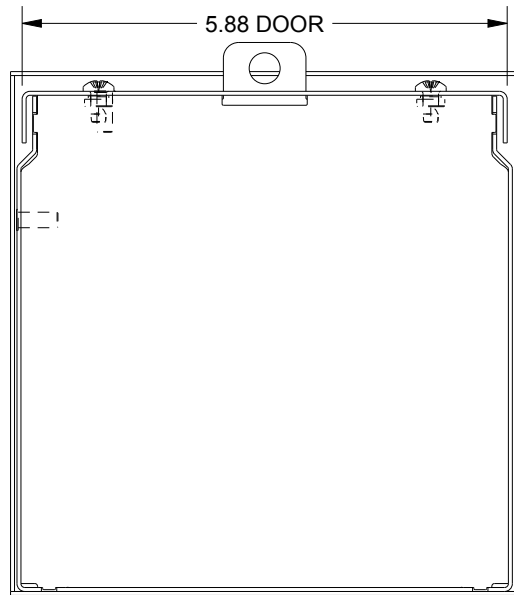

SAGINAW CONTROL & ENGINEERING SCE-6R66

LEFT SIDE VIEW

FRONT VIEW

RIGHT SIDE VIEW

EXTERNAL REAR VIEW

BOTTOM VIEW