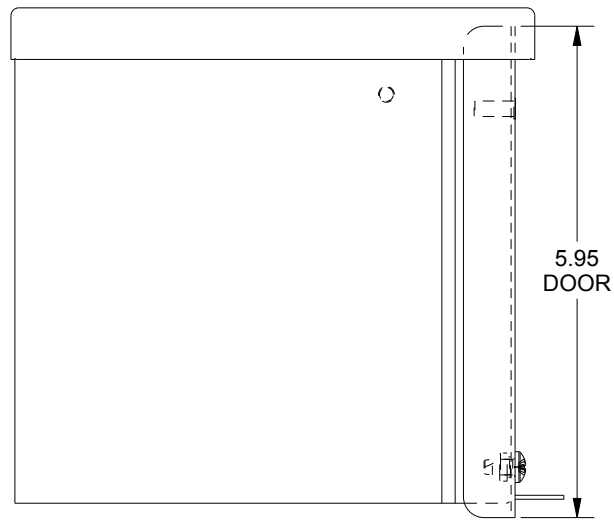

SAGINAW CONTROL & ENGINEERING SCE-6R66

LEFT SIDE VIEW

FRONT VIEW

RIGHT SIDE VIEW

EXTERNAL REAR VIEW

BOTTOM VIEW