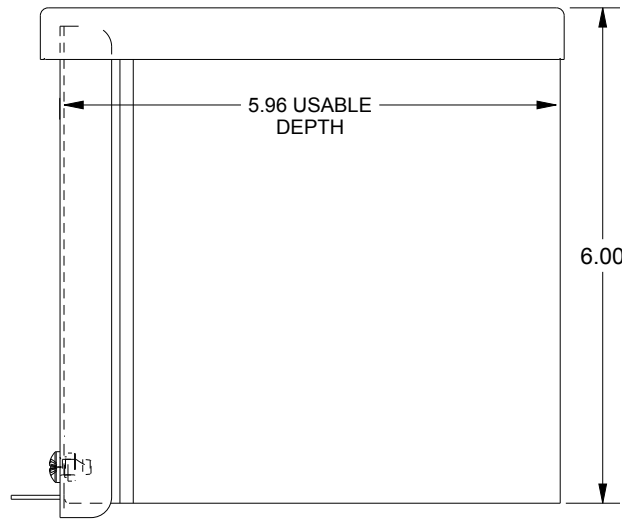

SAGINAW CONTROL & ENGINEERING SCE-6R66

LEFT SIDE VIEW

FRONT VIEW

RIGHT SIDE VIEW

EXTERNAL REAR VIEW

BOTTOM VIEW