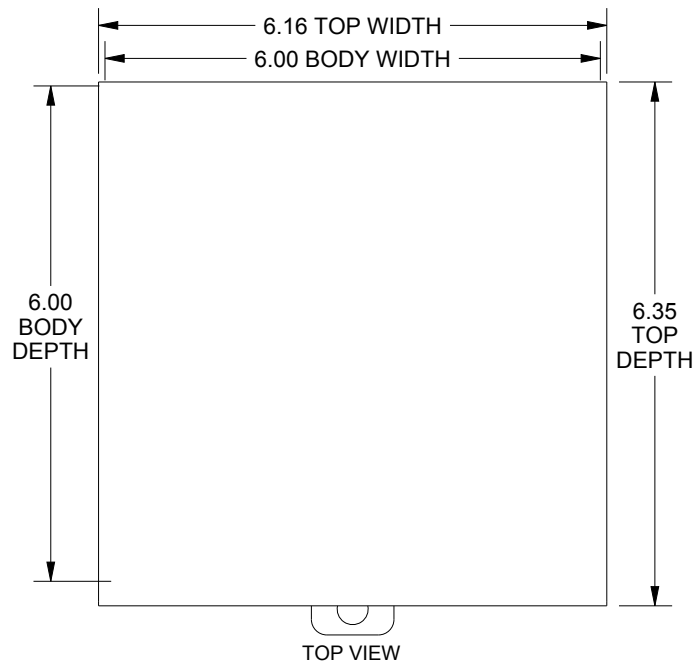

SAGINAW CONTROL & ENGINEERING SCE-6R66

LEFT SIDE VIEW

FRONT VIEW

RIGHT SIDE VIEW

EXTERNAL REAR VIEW

BOTTOM VIEW