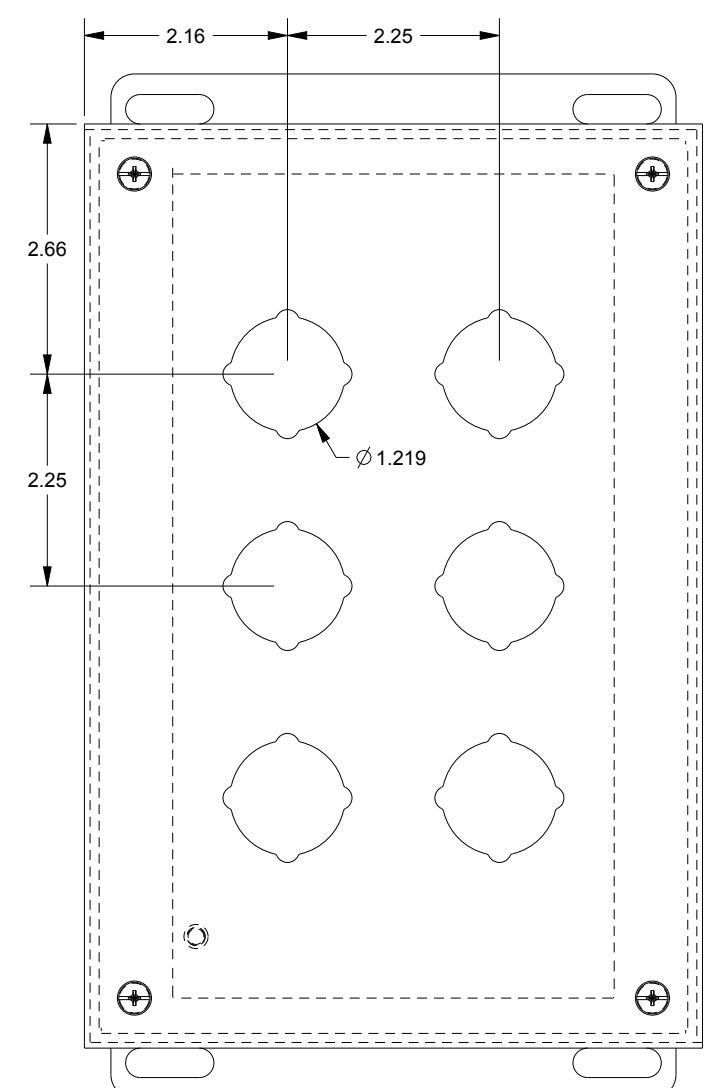

SAGINAW CONTROL & ENGINEERING SCE-6PBX

TOP VIEW

BOTTOM VIEW

LEFT SIDE VIEW

FRONT VIEW

RIGHT SIDE VIEW

EXTERNAL REAR VIEW