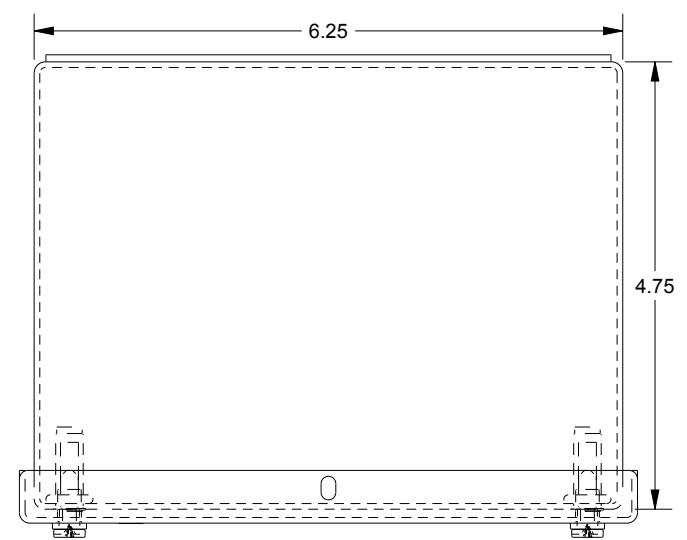

SAGINAW CONTROL & ENGINEERING SCE-6PBX

TOP VIEW

BOTTOM VIEW

LEFT SIDE VIEW

FRONT VIEW

RIGHT SIDE VIEW

EXTERNAL REAR VIEW