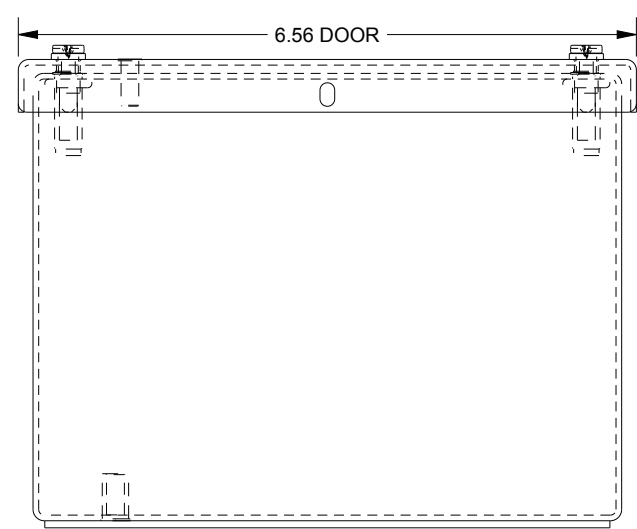

SAGINAW CONTROL & ENGINEERING SCE-6PBX

TOP VIEW

BOTTOM VIEW

LEFT SIDE VIEW

FRONT VIEW

RIGHT SIDE VIEW

EXTERNAL REAR VIEW