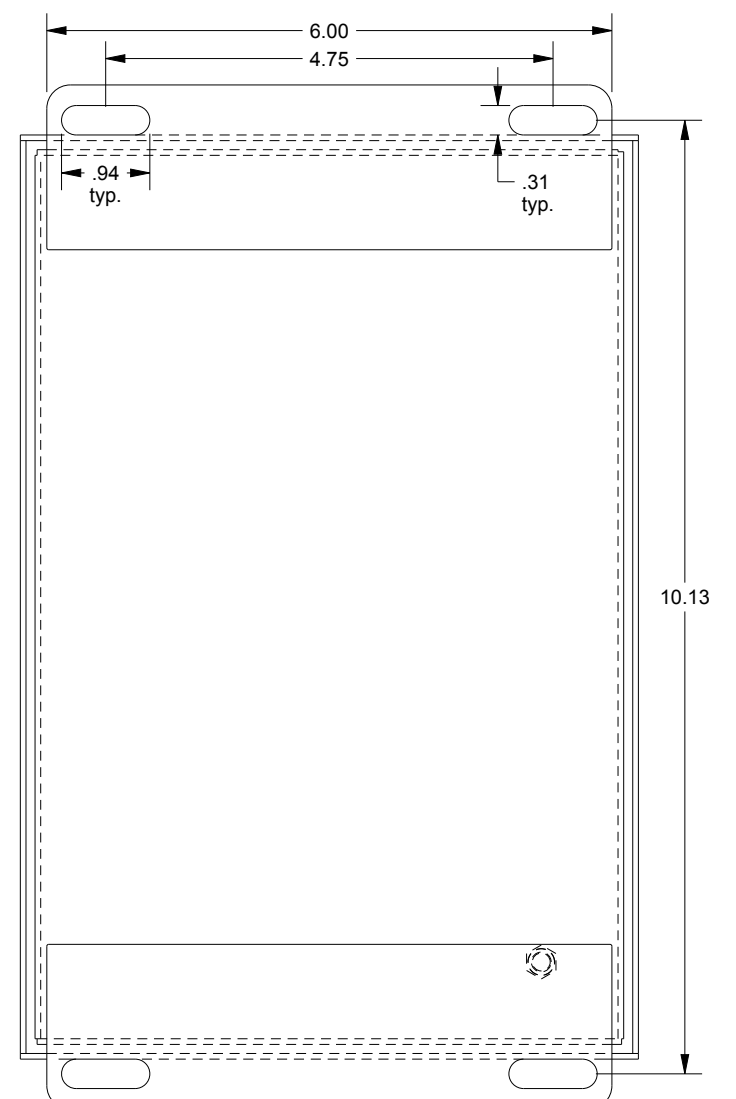

SAGINAW CONTROL & ENGINEERING SCE-6PBX

TOP VIEW

BOTTOM VIEW

LEFT SIDE VIEW

FRONT VIEW

RIGHT SIDE VIEW

EXTERNAL REAR VIEW