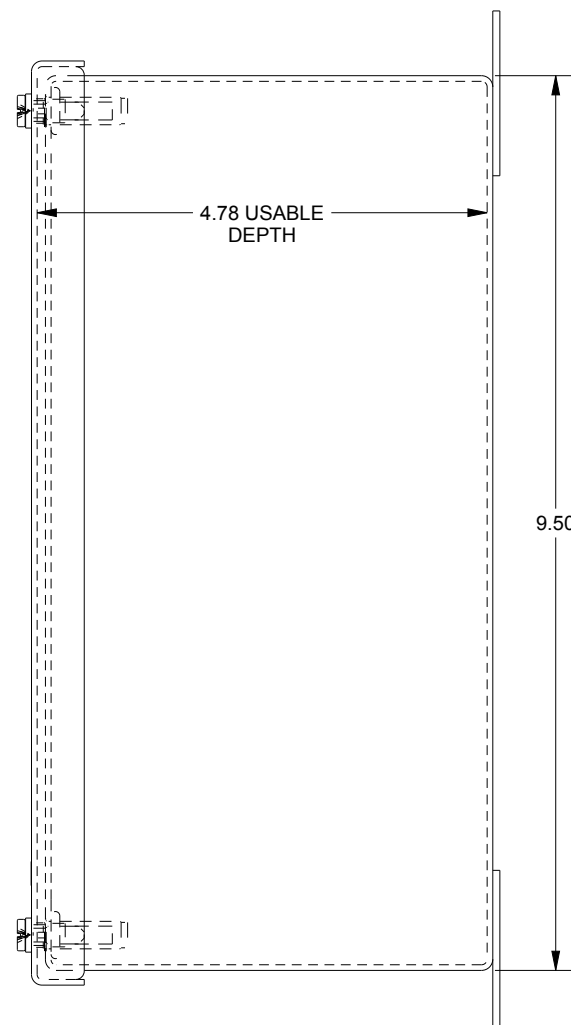

SAGINAW CONTROL & ENGINEERING SCE-6PBX

TOP VIEW

BOTTOM VIEW

LEFT SIDE VIEW

FRONT VIEW

RIGHT SIDE VIEW

EXTERNAL REAR VIEW