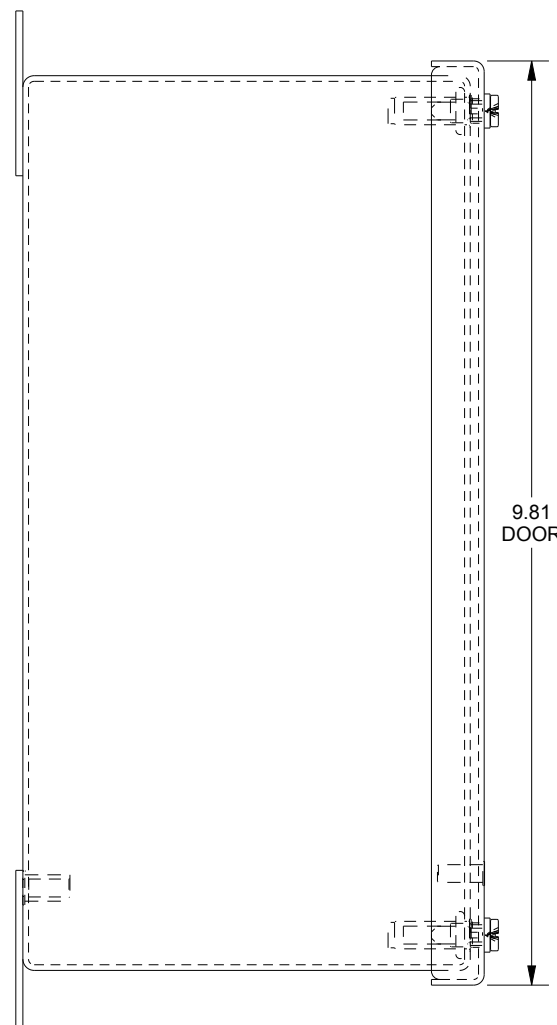

SAGINAW CONTROL & ENGINEERING SCE-6PBX

TOP VIEW

BOTTOM VIEW

LEFT SIDE VIEW

FRONT VIEW

RIGHT SIDE VIEW

EXTERNAL REAR VIEW