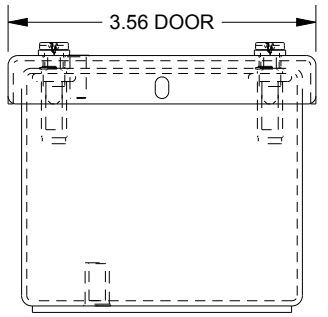

SAGINAW CONTROL & ENGINEERING SCE-6PBVL

TOP VIEW

BOTTOM VIEW

LEFT SIDE VIEW

FRONT VIEW

RIGHT SIDE VIEW

EXTERNAL REAR VIEW