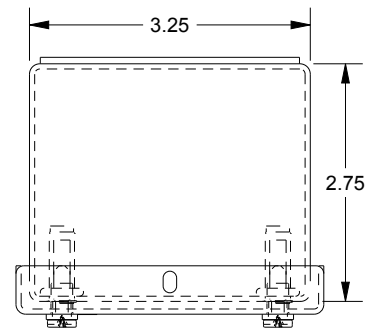

SAGINAW CONTROL & ENGINEERING SCE-6PBVL

TOP VIEW

BOTTOM VIEW

LEFT SIDE VIEW

FRONT VIEW

RIGHT SIDE VIEW

EXTERNAL REAR VIEW