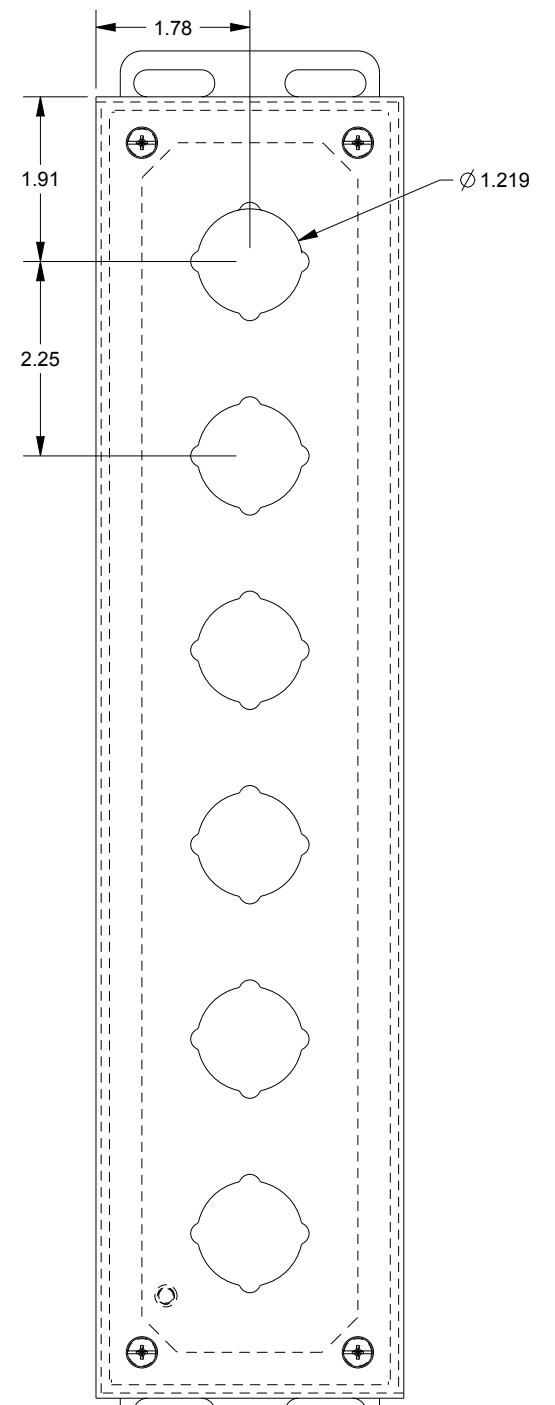

SAGINAW CONTROL & ENGINEERING SCE-6PBVL

TOP VIEW

BOTTOM VIEW

LEFT SIDE VIEW

FRONT VIEW

RIGHT SIDE VIEW

EXTERNAL REAR VIEW