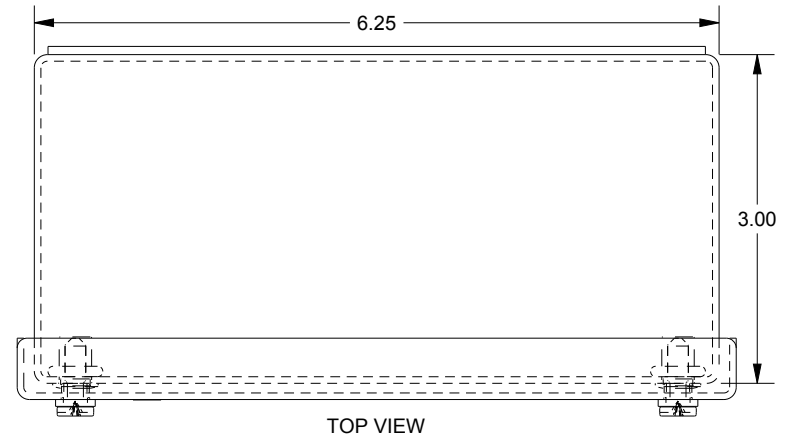

SAGINAW CONTROL & ENGINEERING

SCE-6PBSSI

TOP VIEW

BOTTOM VIEW

LEFT SIDE VIEW

FRONT VIEW

RIGHT SIDE VIEW

EXTERNAL REAR VIEW