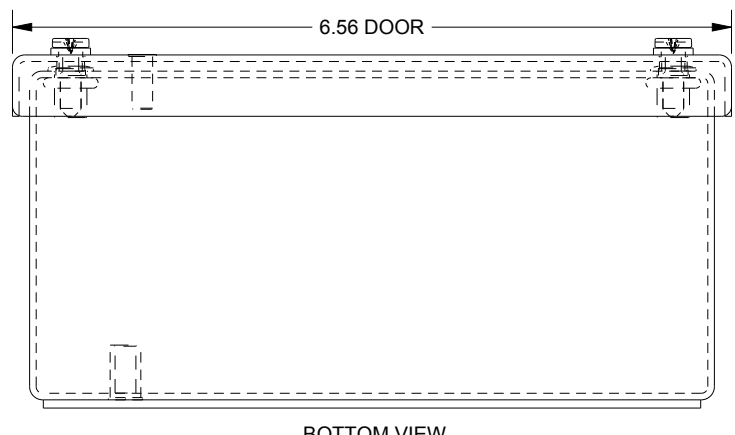

SAGINAW CONTROL & ENGINEERING

SCE-6PBSSI

TOP VIEW

BOTTOM VIEW

LEFT SIDE VIEW

FRONT VIEW

RIGHT SIDE VIEW

EXTERNAL REAR VIEW