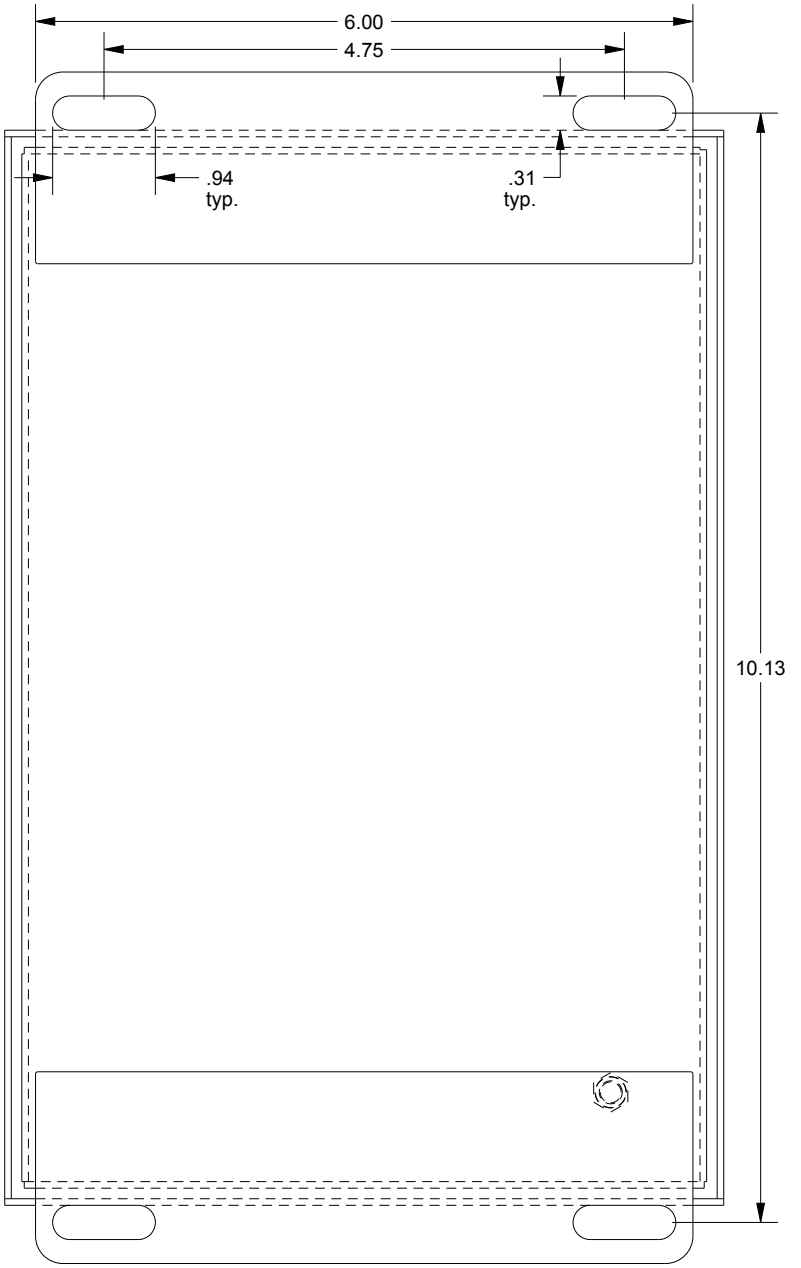

SAGINAW CONTROL & ENGINEERING

SCE-6PBSSI

TOP VIEW

BOTTOM VIEW

LEFT SIDE VIEW

FRONT VIEW

RIGHT SIDE VIEW

EXTERNAL REAR VIEW