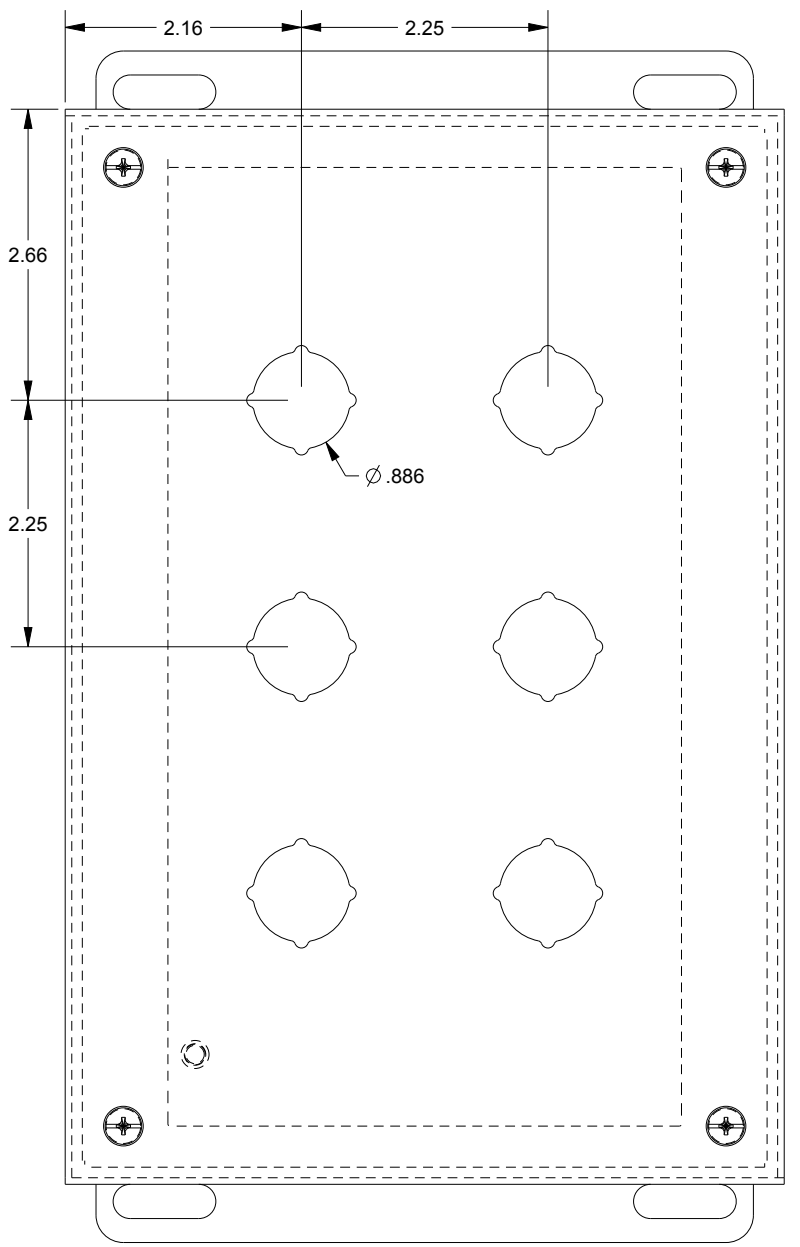

SAGINAW CONTROL & ENGINEERING

SCE-6PBSSI

TOP VIEW

BOTTOM VIEW

LEFT SIDE VIEW

FRONT VIEW

RIGHT SIDE VIEW

EXTERNAL REAR VIEW