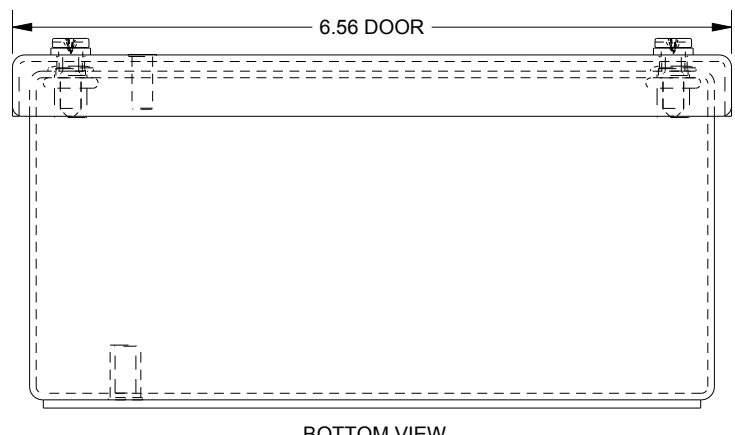

SAGINAW CONTROL & ENGINEERING SCE-6PBSS

TOP VIEW

BOTTOM VIEW

LEFT SIDE VIEW

FRONT VIEW

RIGHT SIDE VIEW

EXTERNAL REAR VIEW