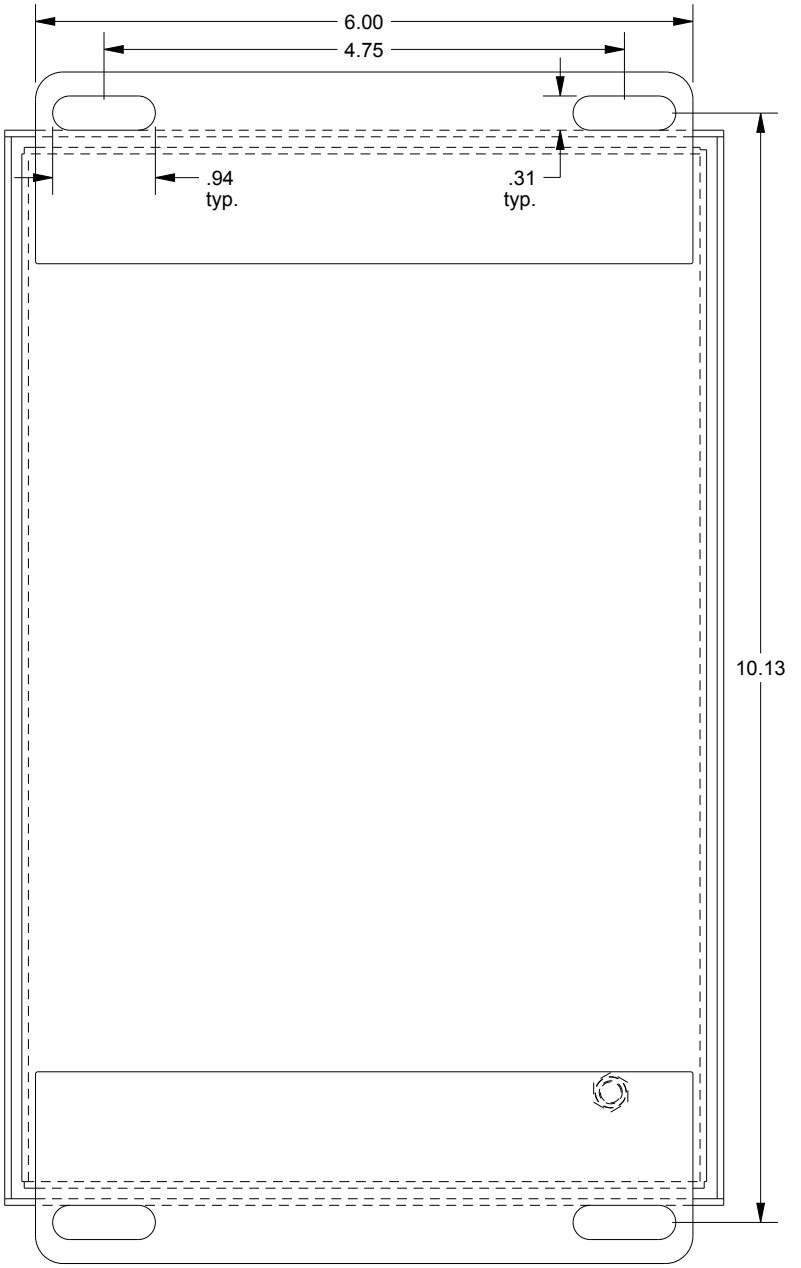

SAGINAW CONTROL & ENGINEERING SCE-6PBSS

TOP VIEW

BOTTOM VIEW

LEFT SIDE VIEW

FRONT VIEW

RIGHT SIDE VIEW

EXTERNAL REAR VIEW