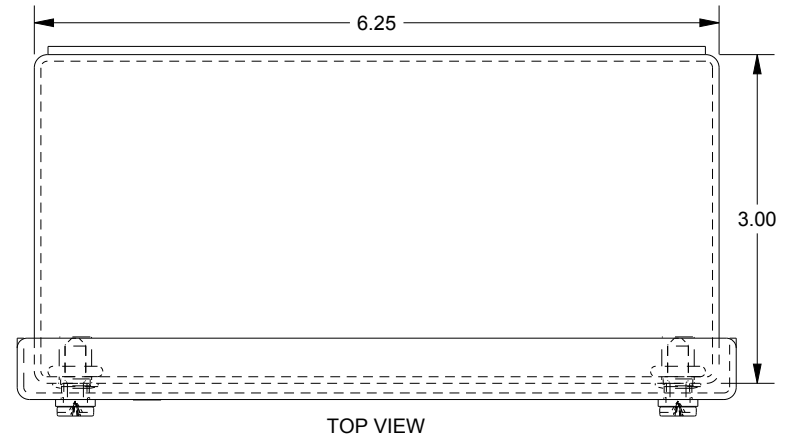

SAGINAW CONTROL & ENGINEERING SCE-6PBSS

TOP VIEW

BOTTOM VIEW

LEFT SIDE VIEW

FRONT VIEW

RIGHT SIDE VIEW

EXTERNAL REAR VIEW