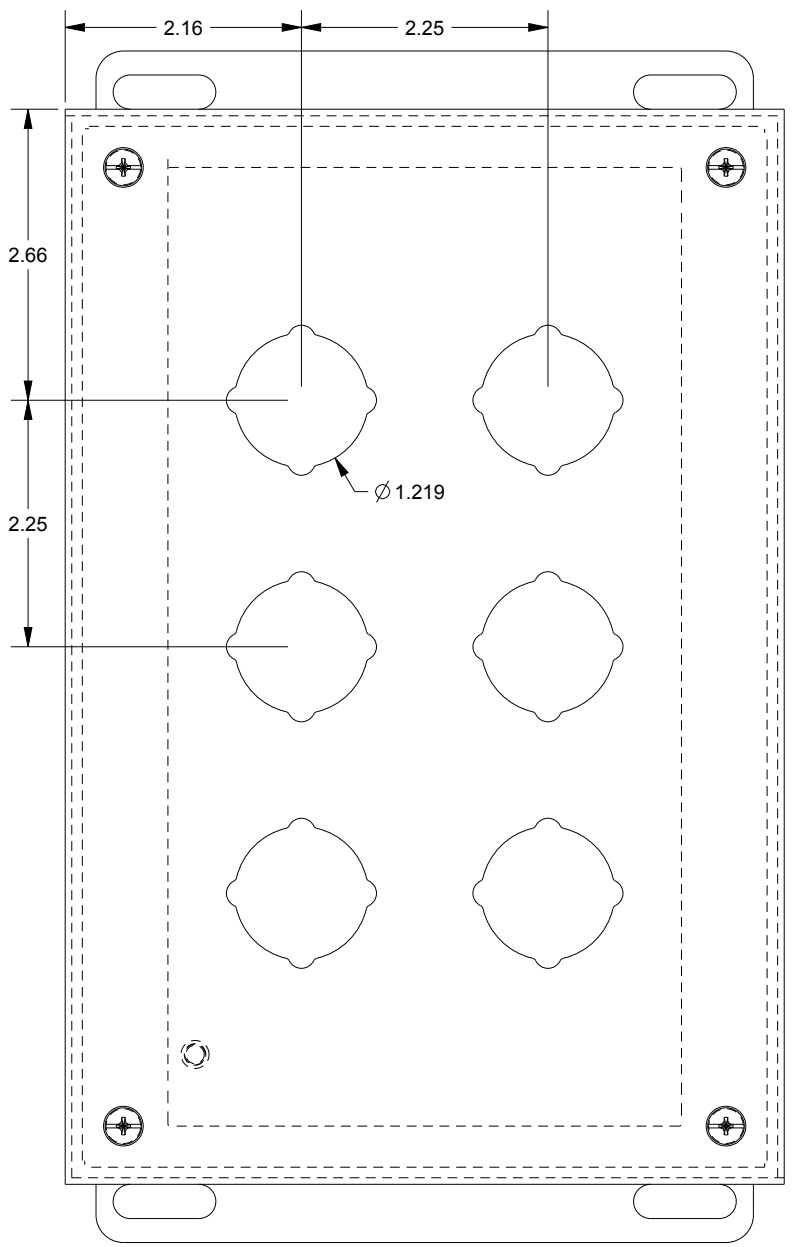

SAGINAW CONTROL & ENGINEERING SCE-6PBSS

TOP VIEW

BOTTOM VIEW

LEFT SIDE VIEW

FRONT VIEW

RIGHT SIDE VIEW

EXTERNAL REAR VIEW