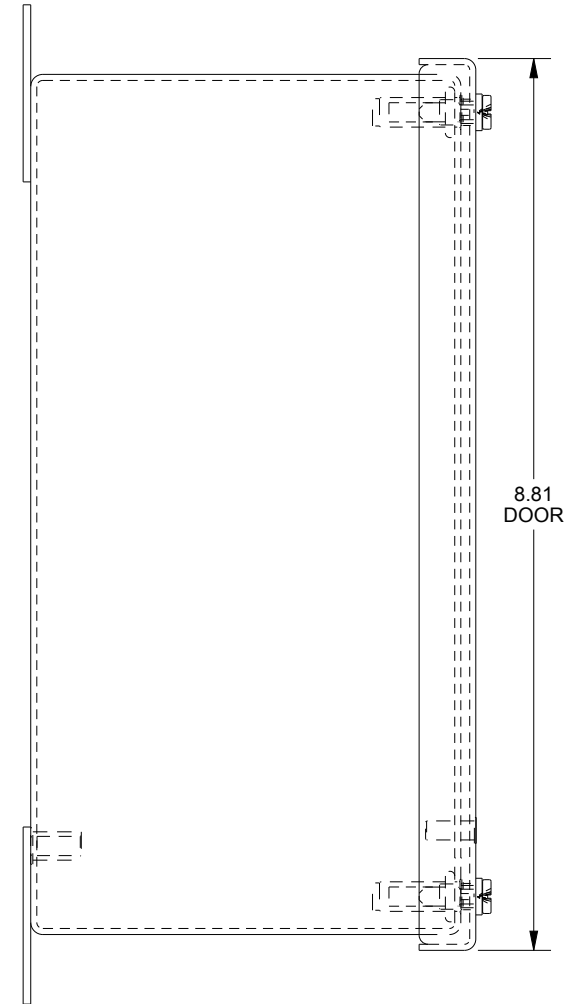

SAGINAW CONTROL & ENGINEERING SCE-6PBGX

TOP VIEW

BOTTOM VIEW

LEFT SIDE VIEW

FRONT VIEW

RIGHT SIDE VIEW

EXTERNAL REAR VIEW