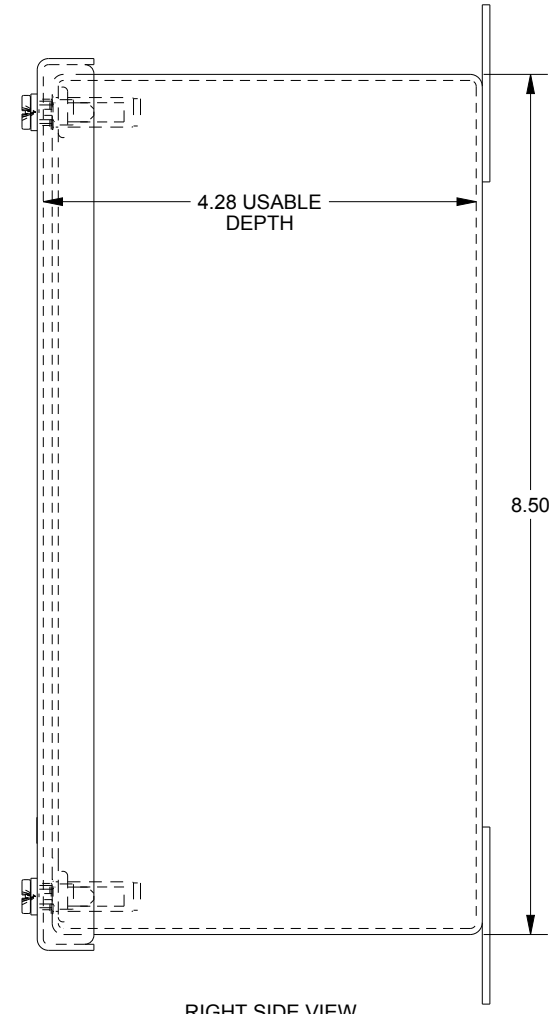

SAGINAW CONTROL & ENGINEERING SCE-6PBGX

TOP VIEW

BOTTOM VIEW

LEFT SIDE VIEW

FRONT VIEW

RIGHT SIDE VIEW

EXTERNAL REAR VIEW