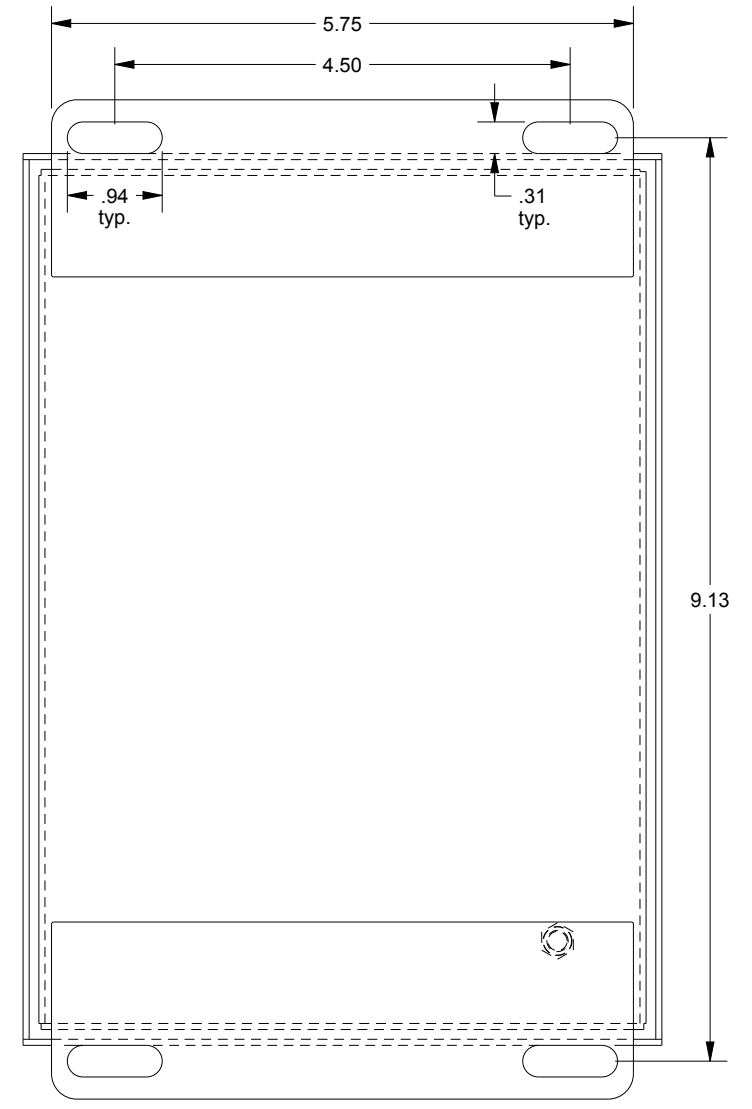

SAGINAW CONTROL & ENGINEERING SCE-6PBGX

TOP VIEW

BOTTOM VIEW

LEFT SIDE VIEW

FRONT VIEW

RIGHT SIDE VIEW

EXTERNAL REAR VIEW