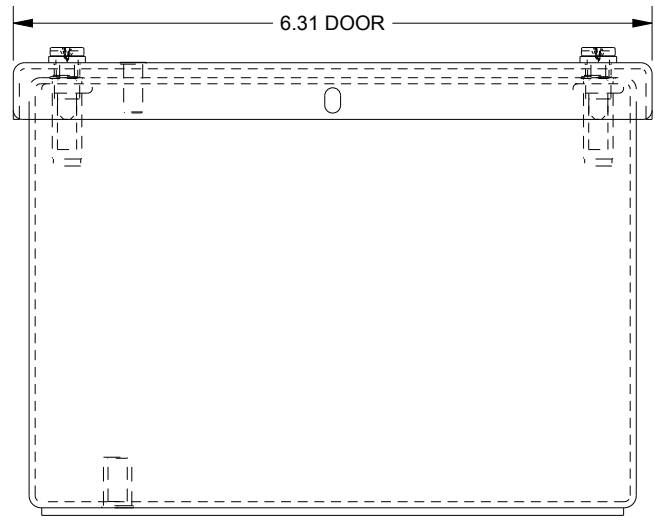

SAGINAW CONTROL & ENGINEERING SCE-6PBGX

TOP VIEW

BOTTOM VIEW

LEFT SIDE VIEW

FRONT VIEW

RIGHT SIDE VIEW

EXTERNAL REAR VIEW