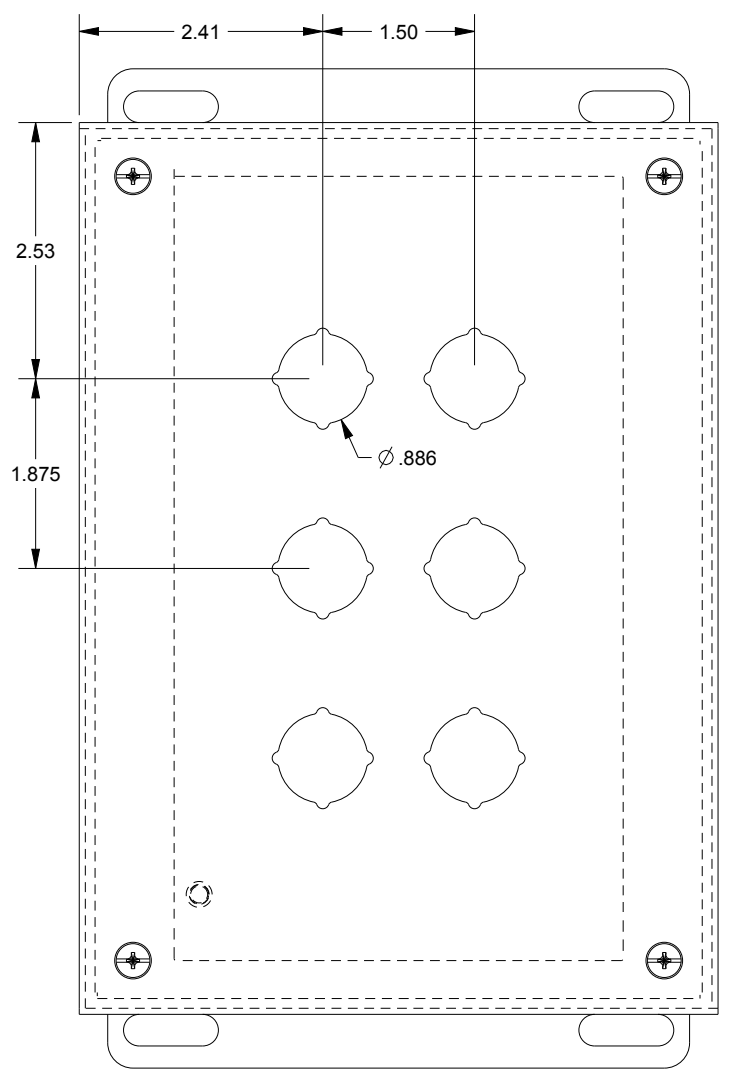

SAGINAW CONTROL & ENGINEERING SCE-6PBGX

TOP VIEW

BOTTOM VIEW

LEFT SIDE VIEW

FRONT VIEW

RIGHT SIDE VIEW

EXTERNAL REAR VIEW