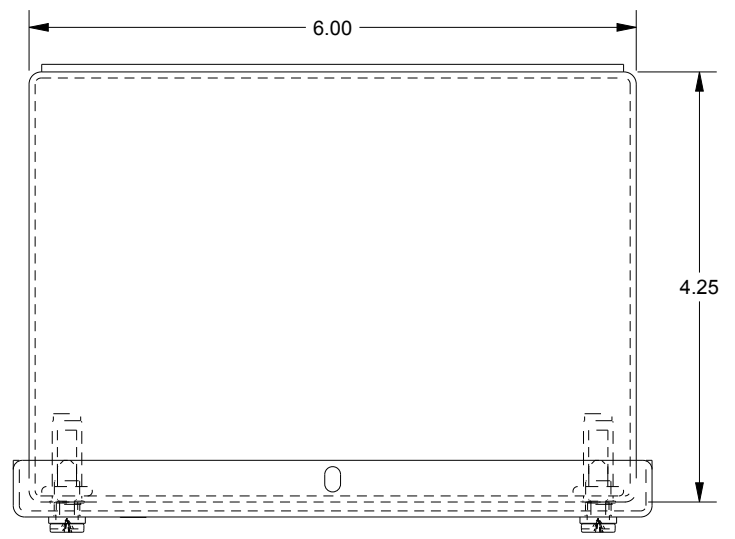

SAGINAW CONTROL & ENGINEERING SCE-6PBGX

TOP VIEW

BOTTOM VIEW

LEFT SIDE VIEW

FRONT VIEW

RIGHT SIDE VIEW

EXTERNAL REAR VIEW