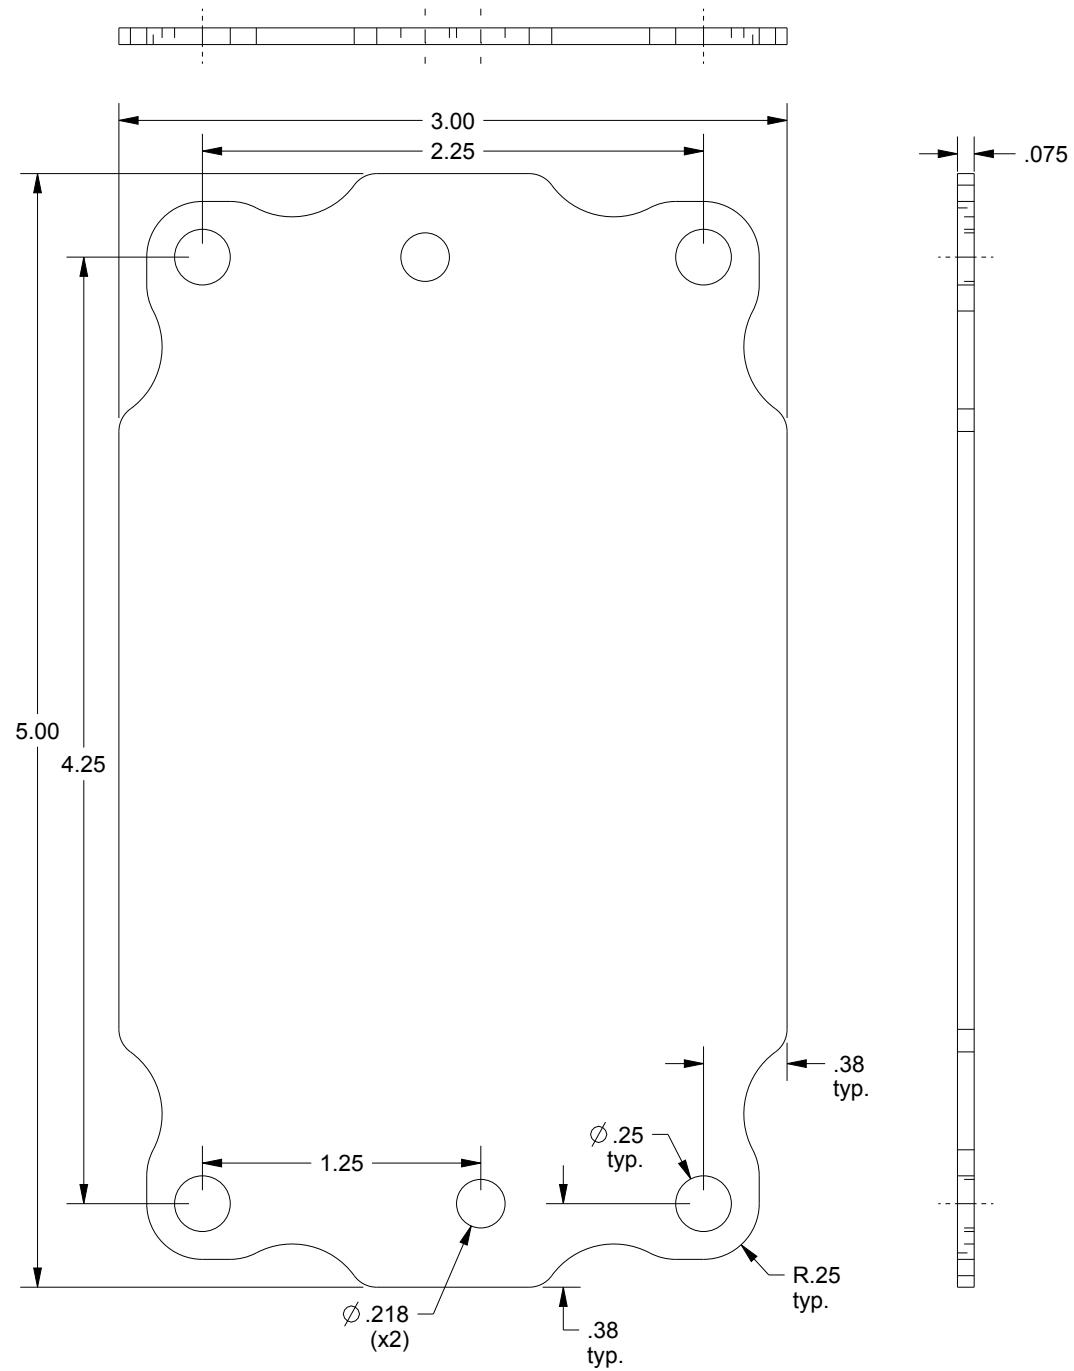

SAGINAW CONTROL & ENGINEERING

SCE-6P4SS

SUBPANEL FRONT VIEW