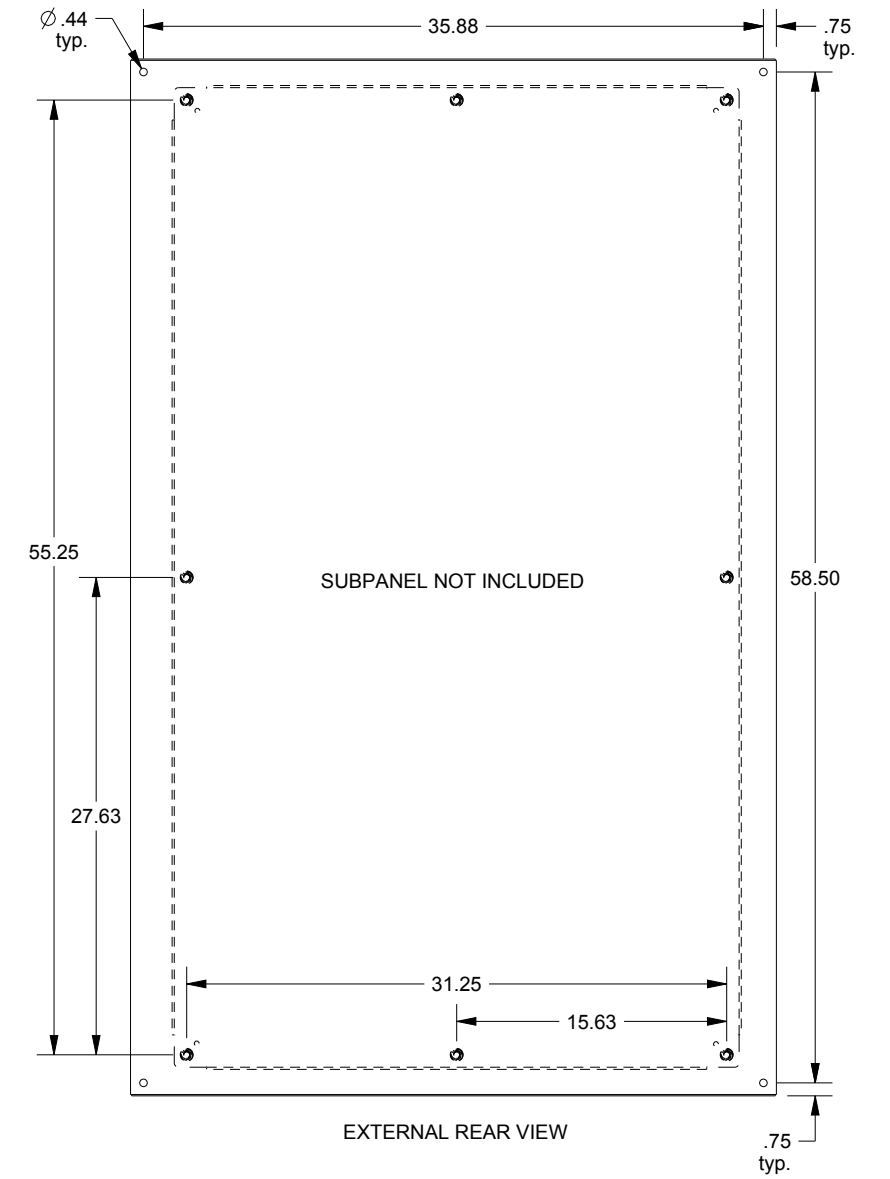

SAGINAW CONTROL & ENGINEERING

SCE-60XEL3716SSLP

LEFT SIDE VIEW

FRONT VIEW

RIGHT SIDE VIEW

EXTERNAL REAR VIEW

BOTTOM VIEW