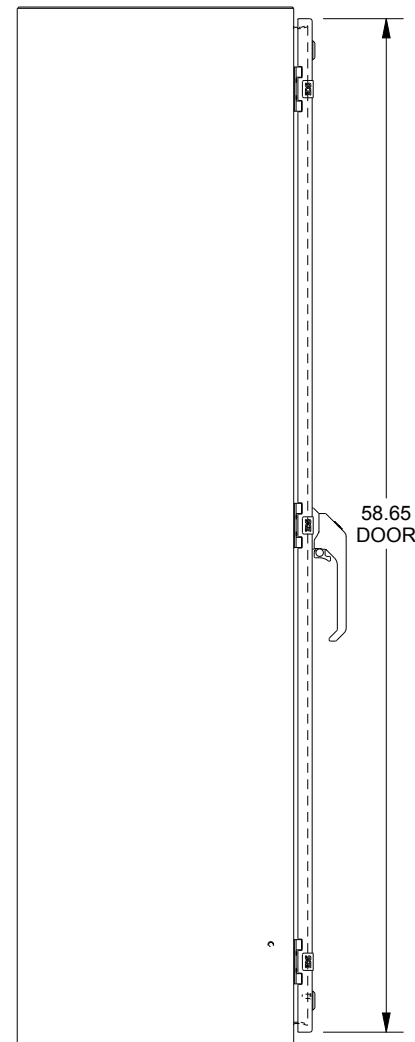

SAGINAW CONTROL & ENGINEERING

SCE-60XEL3716SSLP

LEFT SIDE VIEW

FRONT VIEW

RIGHT SIDE VIEW

EXTERNAL REAR VIEW

BOTTOM VIEW