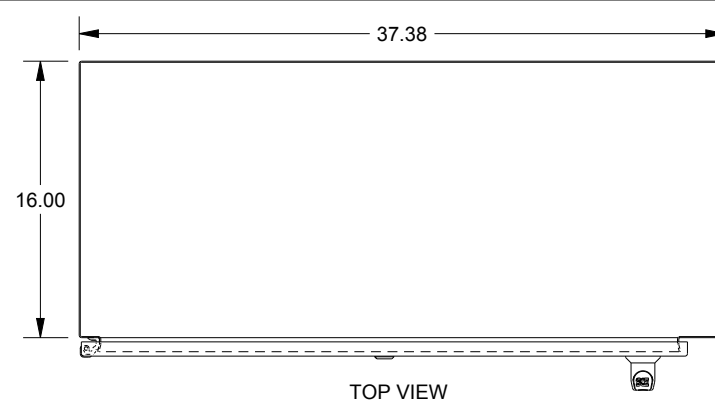

SAGINAW CONTROL & ENGINEERING

SCE-60XEL3716SSLP

LEFT SIDE VIEW

FRONT VIEW

RIGHT SIDE VIEW

EXTERNAL REAR VIEW

BOTTOM VIEW