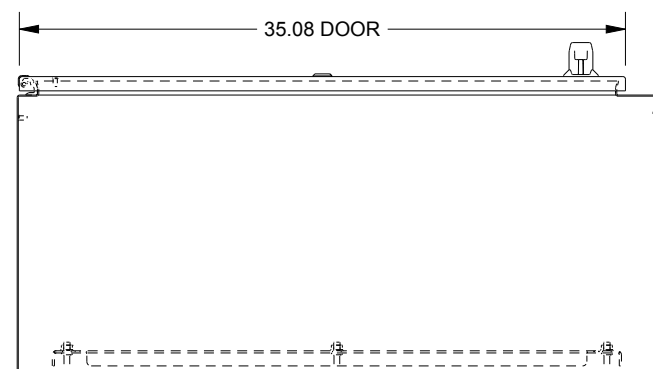

SAGINAW CONTROL & ENGINEERING

SCE-60XEL3716SSLP

LEFT SIDE VIEW

FRONT VIEW

RIGHT SIDE VIEW

EXTERNAL REAR VIEW

BOTTOM VIEW