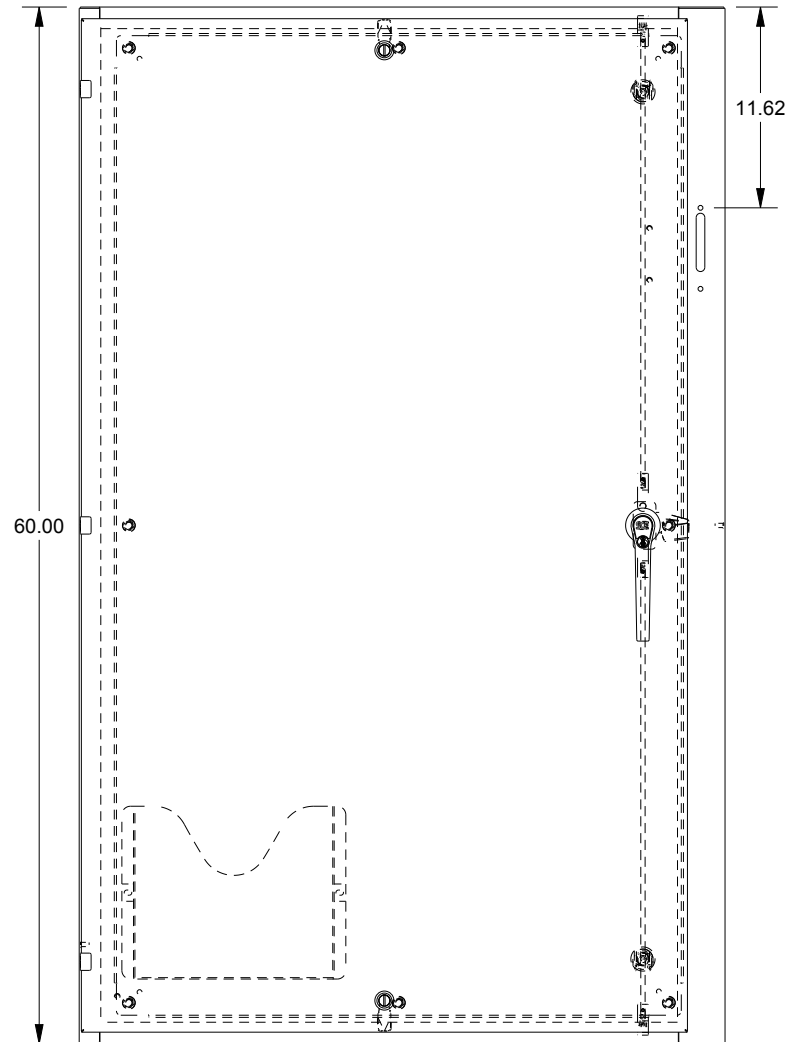

SAGINAW CONTROL & ENGINEERING

SCE-60XEL3716SSLP

LEFT SIDE VIEW

FRONT VIEW

RIGHT SIDE VIEW

EXTERNAL REAR VIEW

BOTTOM VIEW