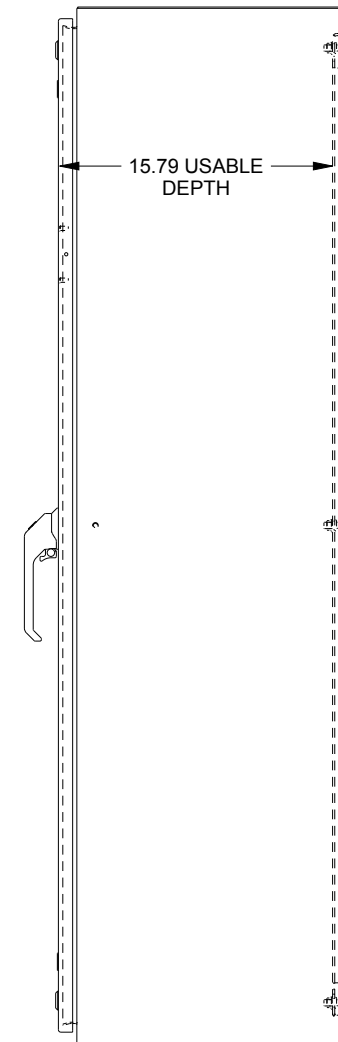

SAGINAW CONTROL & ENGINEERING

SCE-60XEL3716SSLP

LEFT SIDE VIEW

FRONT VIEW

RIGHT SIDE VIEW

EXTERNAL REAR VIEW

BOTTOM VIEW