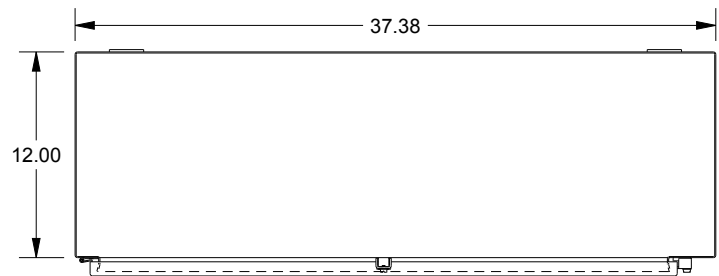

SAGINAW CONTROL & ENGINEERING

SCE-60HS3712SSLP

TOP VIEW

FRONT VIEW

RIGHT SIDE VIEW

EXTERNAL REAR VIEW

LEFT SIDE VIEW

BOTTOM VIEW