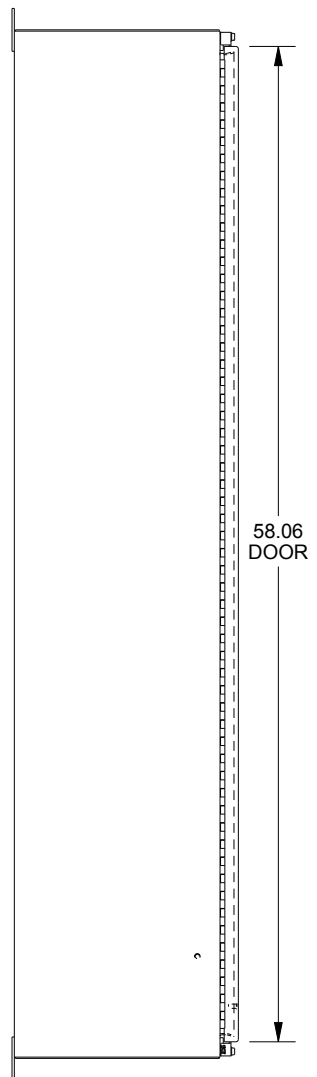

SAGINAW CONTROL & ENGINEERING

SCE-60HS3712SSLP

TOP VIEW

FRONT VIEW

RIGHT SIDE VIEW

EXTERNAL REAR VIEW

LEFT SIDE VIEW

BOTTOM VIEW