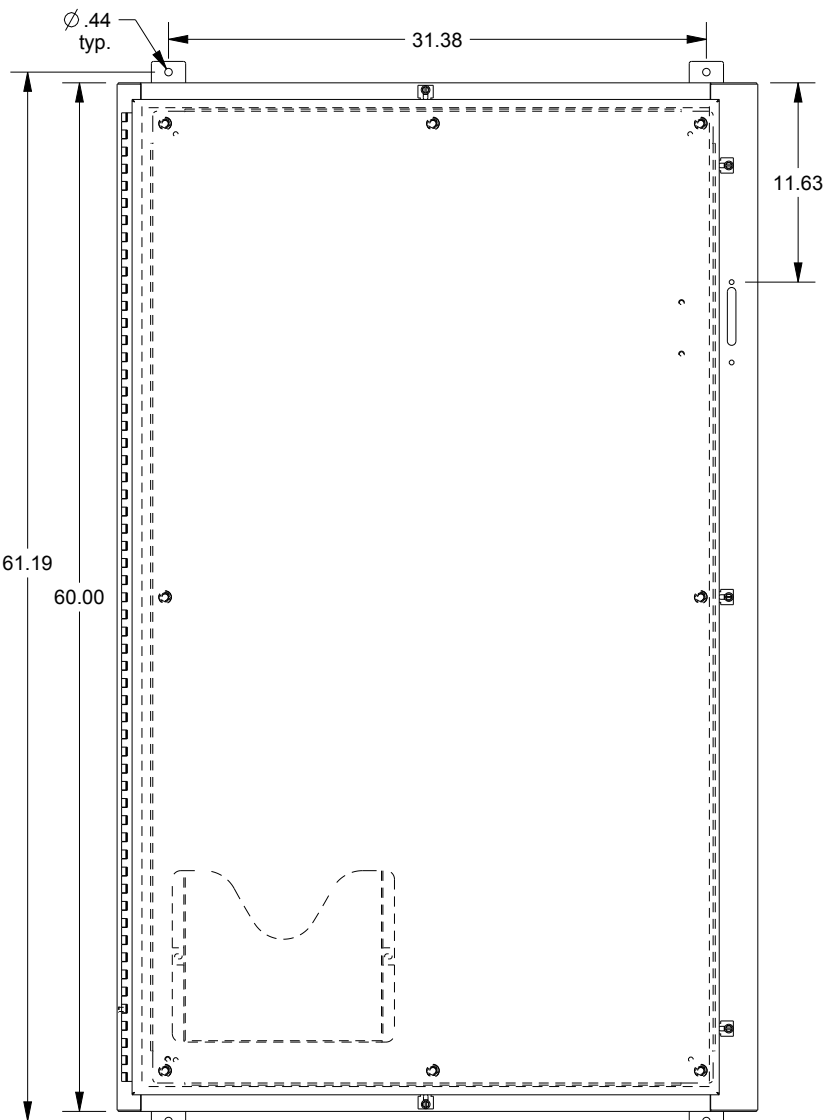

SAGINAW CONTROL & ENGINEERING

SCE-60HS3712SSLP

TOP VIEW

FRONT VIEW

RIGHT SIDE VIEW

EXTERNAL REAR VIEW

LEFT SIDE VIEW

BOTTOM VIEW