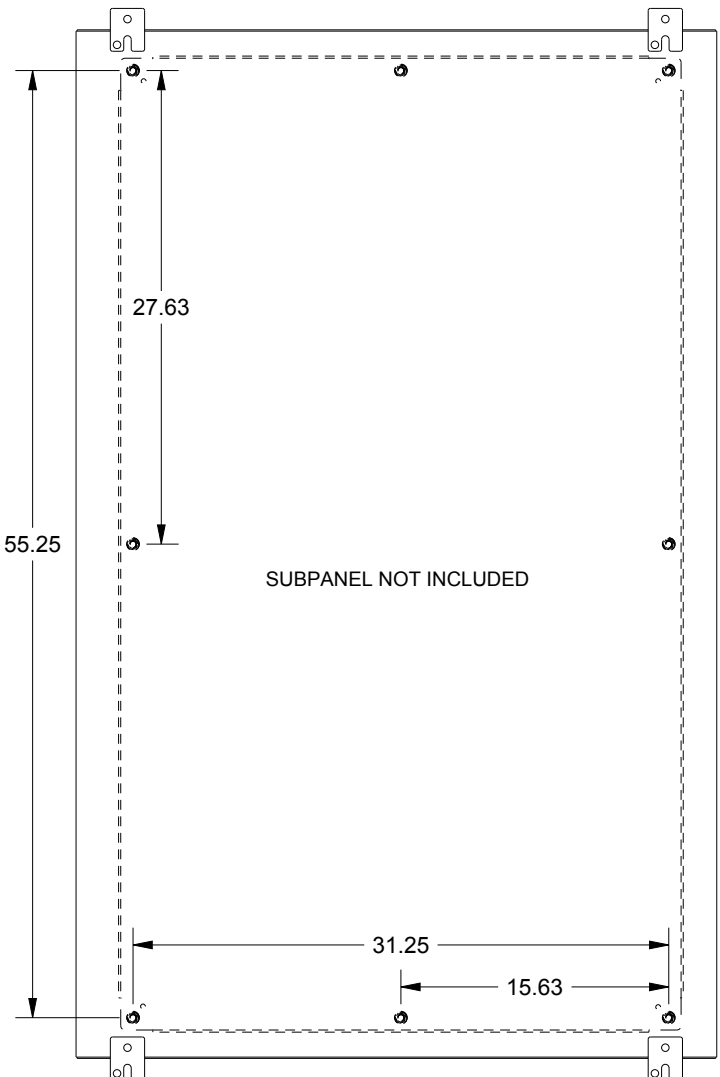

SAGINAW CONTROL & ENGINEERING

SCE-60HS3712SSLP

TOP VIEW

FRONT VIEW

RIGHT SIDE VIEW

EXTERNAL REAR VIEW

LEFT SIDE VIEW

BOTTOM VIEW