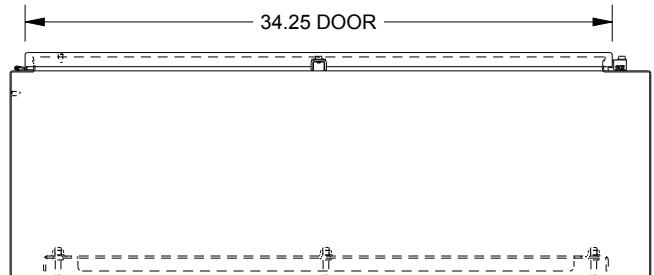

SAGINAW CONTROL & ENGINEERING

SCE-60HS3712SSLP

TOP VIEW

FRONT VIEW

RIGHT SIDE VIEW

EXTERNAL REAR VIEW

LEFT SIDE VIEW

BOTTOM VIEW