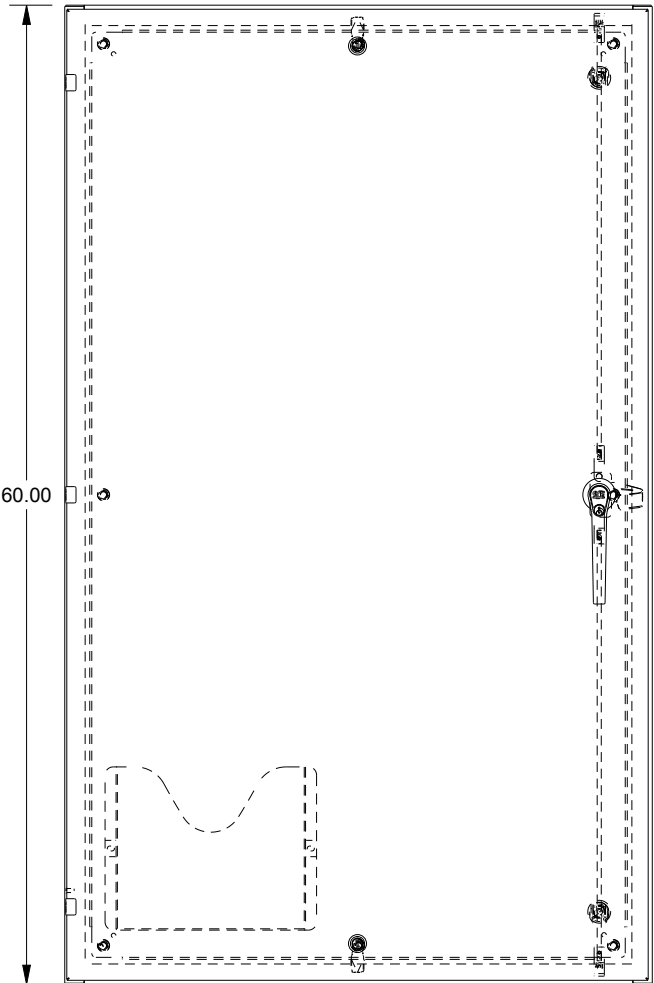

SAGINAW CONTROL & ENGINEERING

SCE-60EL3624SSLPPL

BOTTOM VIEW

TOP VIEW

LEFT SIDE VIEW

FRONT VIEW

RIGHT SIDE VIEW

EXTERNAL REAR VIEW