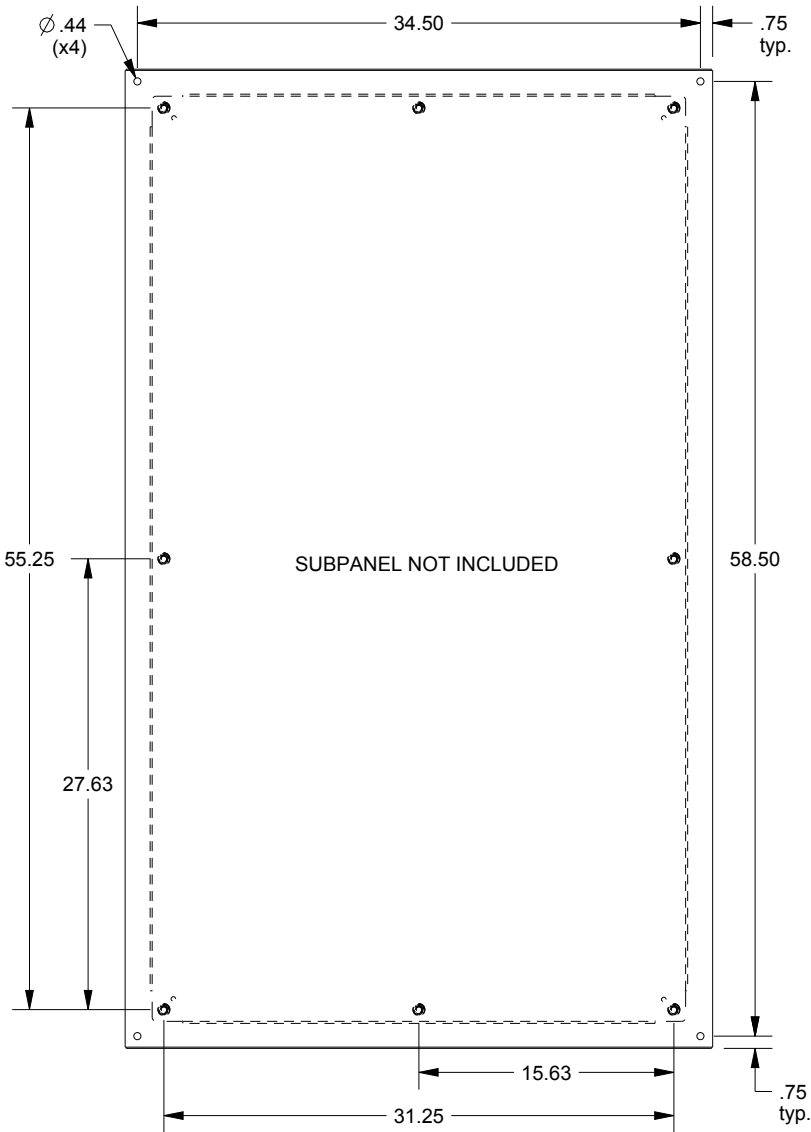

SAGINAW CONTROL & ENGINEERING

SCE-60EL3624SSLPPL

BOTTOM VIEW

TOP VIEW

LEFT SIDE VIEW

FRONT VIEW

RIGHT SIDE VIEW

EXTERNAL REAR VIEW