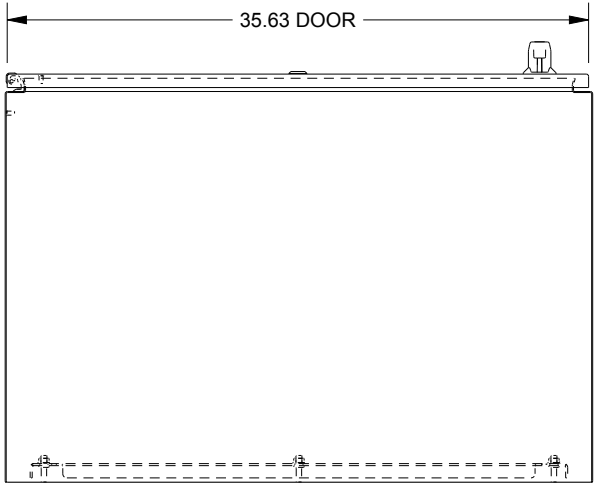

SAGINAW CONTROL & ENGINEERING

SCE-60EL3624SSLPPL

BOTTOM VIEW

TOP VIEW

LEFT SIDE VIEW

FRONT VIEW

RIGHT SIDE VIEW

EXTERNAL REAR VIEW