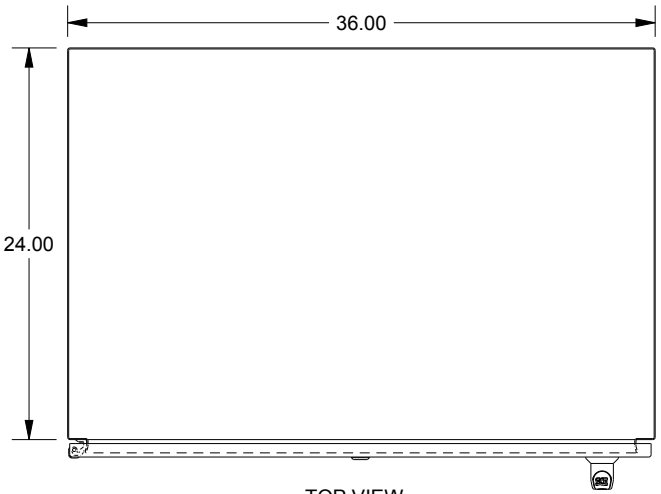

SAGINAW CONTROL & ENGINEERING

SCE-60EL3624SSLPPL

BOTTOM VIEW

TOP VIEW

LEFT SIDE VIEW

FRONT VIEW

RIGHT SIDE VIEW

EXTERNAL REAR VIEW