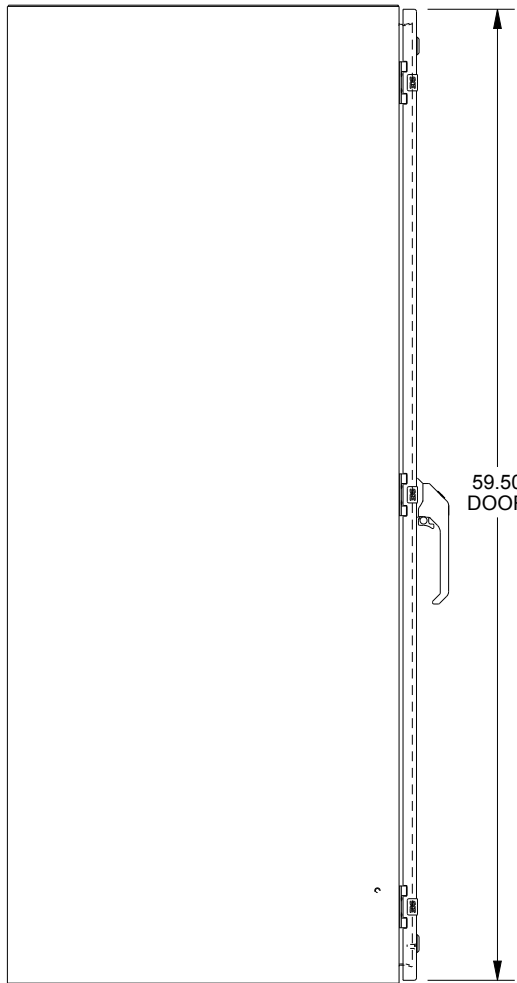

SAGINAW CONTROL & ENGINEERING

SCE-60EL3624SSLPPL

BOTTOM VIEW

TOP VIEW

LEFT SIDE VIEW

FRONT VIEW

RIGHT SIDE VIEW

EXTERNAL REAR VIEW