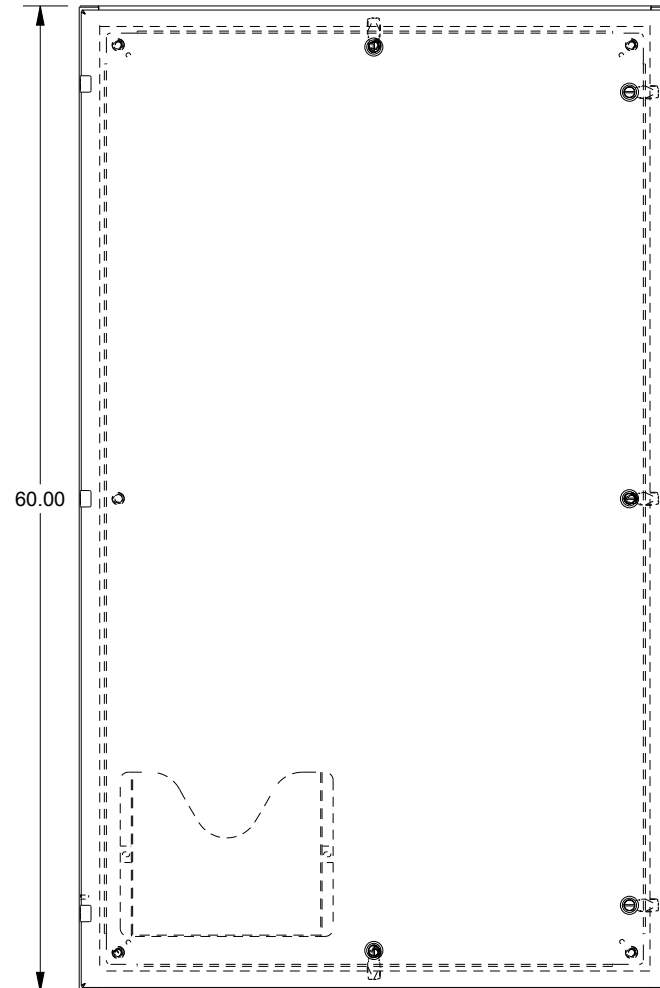

SAGINAW CONTROL & ENGINEERING

SCE-60EL3624SSLP

BOTTOM VIEW

TOP VIEW

LEFT SIDE VIEW

FRONT VIEW

RIGHT SIDE VIEW

EXTERNAL REAR VIEW