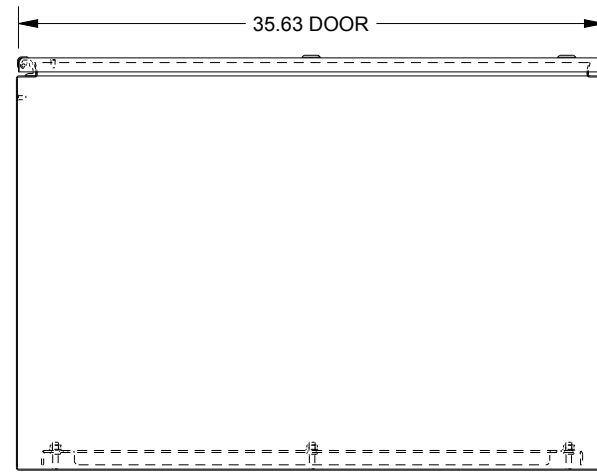

SAGINAW CONTROL & ENGINEERING

SCE-60EL3624SSLP

BOTTOM VIEW

TOP VIEW

LEFT SIDE VIEW

FRONT VIEW

RIGHT SIDE VIEW

EXTERNAL REAR VIEW