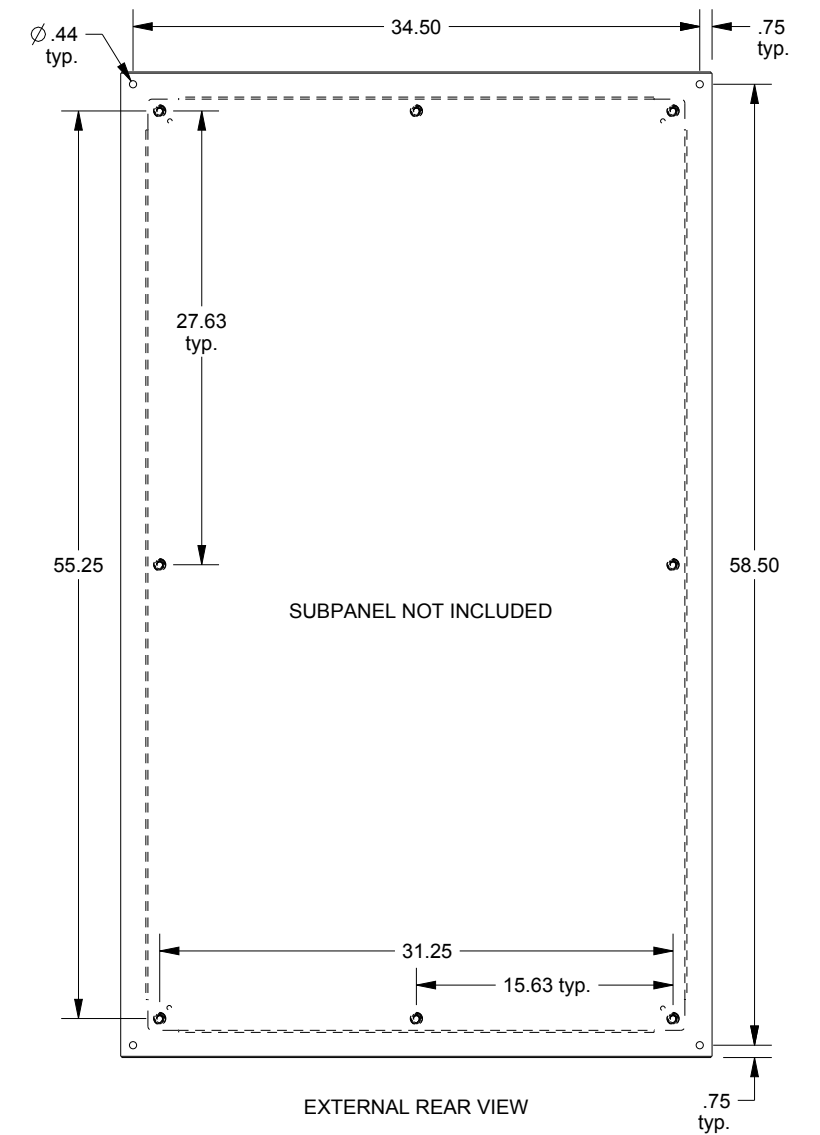

SAGINAW CONTROL & ENGINEERING

SCE-60EL3624SSLP

BOTTOM VIEW

TOP VIEW

LEFT SIDE VIEW

FRONT VIEW

RIGHT SIDE VIEW

EXTERNAL REAR VIEW