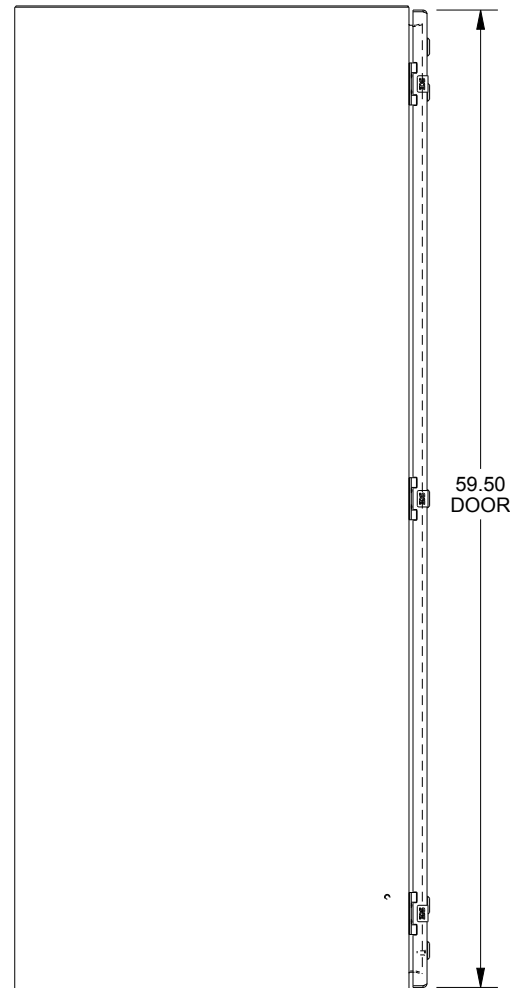

SAGINAW CONTROL & ENGINEERING

SCE-60EL3624SSLP

BOTTOM VIEW

TOP VIEW

LEFT SIDE VIEW

FRONT VIEW

RIGHT SIDE VIEW

EXTERNAL REAR VIEW