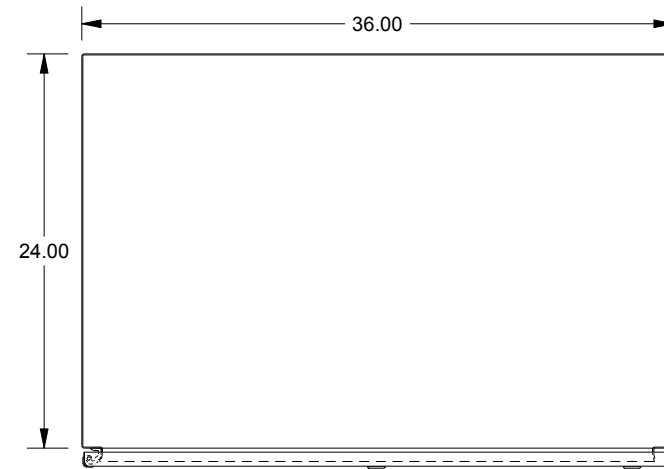

SAGINAW CONTROL & ENGINEERING

SCE-60EL3624SSLP

BOTTOM VIEW

TOP VIEW

LEFT SIDE VIEW

FRONT VIEW

RIGHT SIDE VIEW

EXTERNAL REAR VIEW