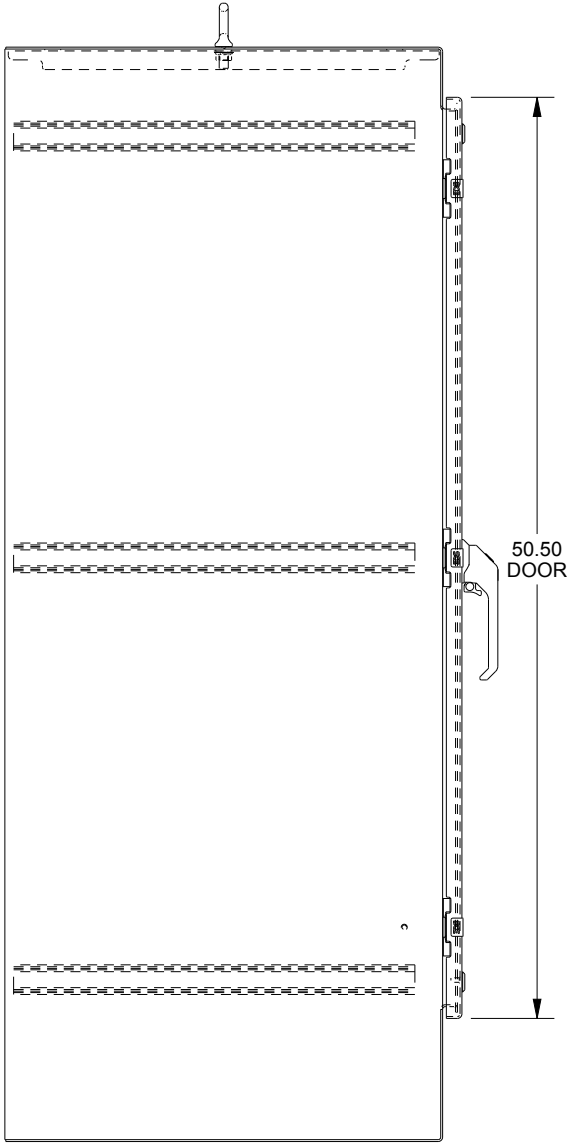

SAGINAW CONTROL & ENGINEERING

SCE-60EL3624SS6FS

BOTTOM VIEW

TOP VIEW

LEFT SIDE VIEW

FRONT VIEW

RIGHT SIDE VIEW

EXTERNAL REAR VIEW