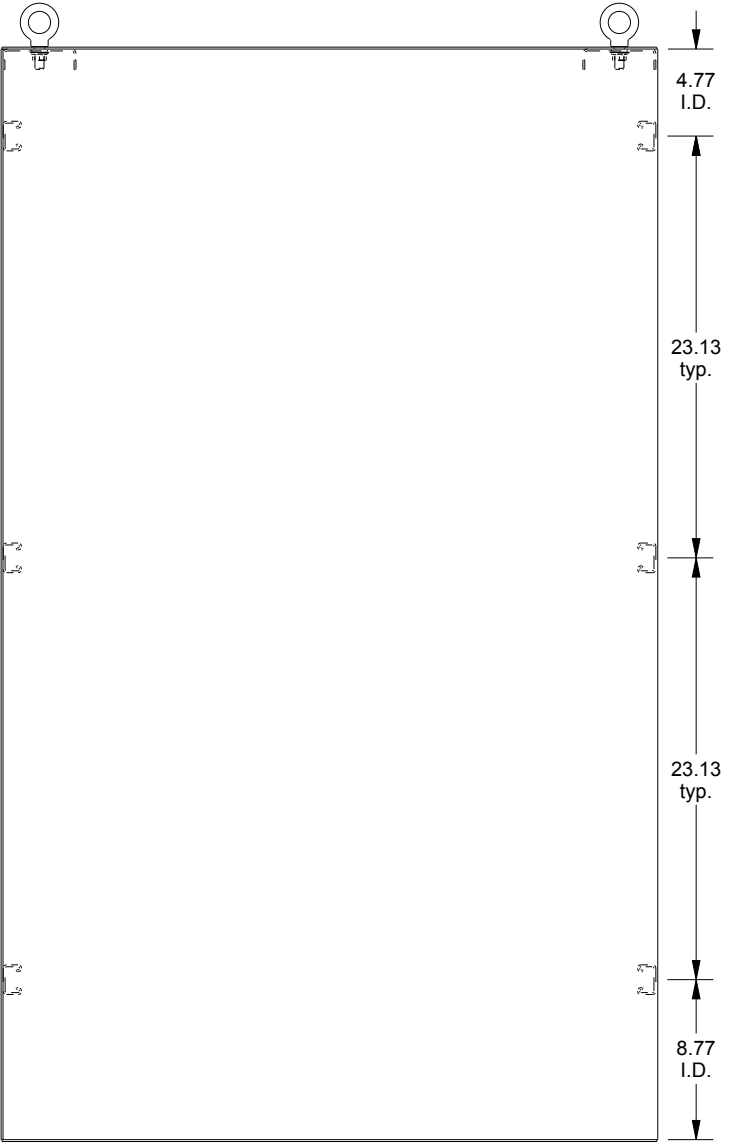

SAGINAW CONTROL & ENGINEERING

SCE-60EL3624SS6FS

BOTTOM VIEW

TOP VIEW

LEFT SIDE VIEW

FRONT VIEW

RIGHT SIDE VIEW

EXTERNAL REAR VIEW