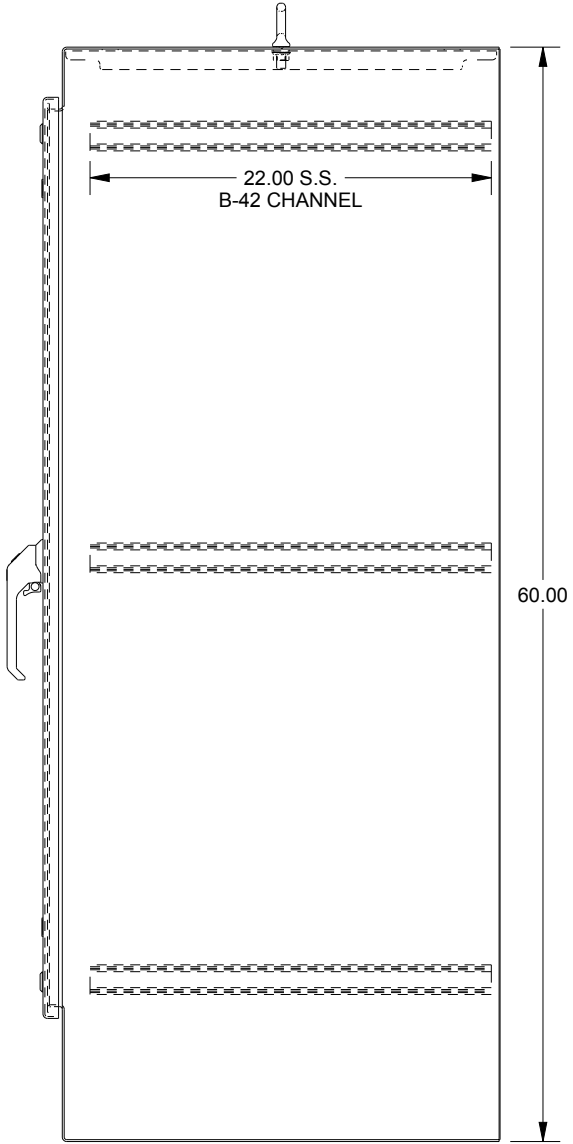

SAGINAW CONTROL & ENGINEERING

SCE-60EL3624SS6FS

BOTTOM VIEW

TOP VIEW

LEFT SIDE VIEW

FRONT VIEW

RIGHT SIDE VIEW

EXTERNAL REAR VIEW