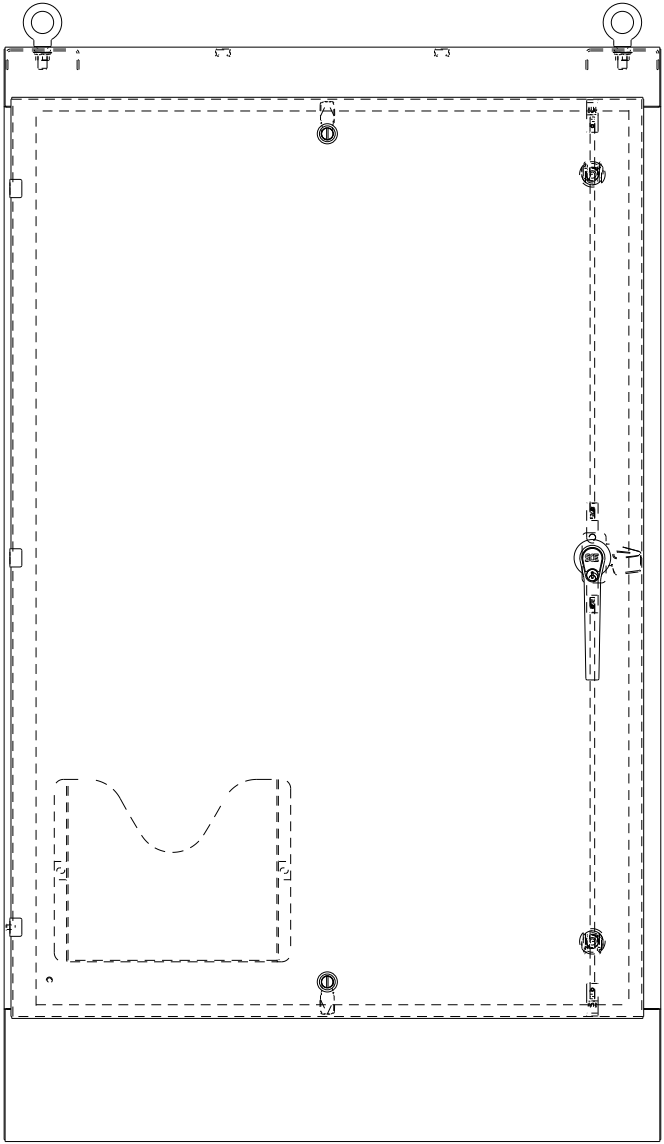

SAGINAW CONTROL & ENGINEERING

SCE-60EL3624SS6FS

BOTTOM VIEW

TOP VIEW

LEFT SIDE VIEW

FRONT VIEW

RIGHT SIDE VIEW

EXTERNAL REAR VIEW