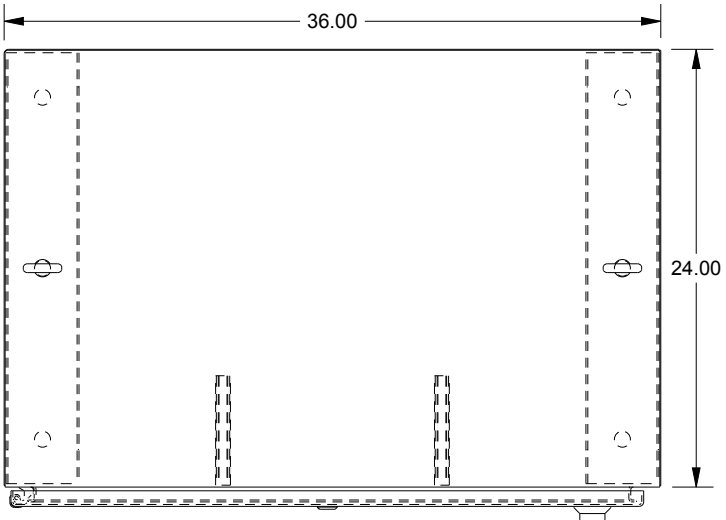

SAGINAW CONTROL & ENGINEERING

SCE-60EL3624SS6FS

BOTTOM VIEW

TOP VIEW

LEFT SIDE VIEW

FRONT VIEW

RIGHT SIDE VIEW

EXTERNAL REAR VIEW