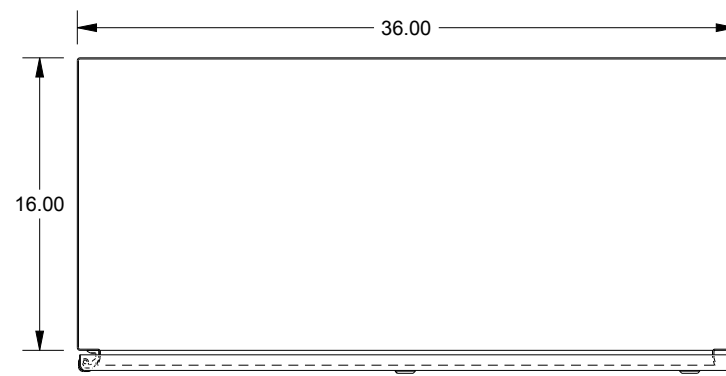

SAGINAW CONTROL & ENGINEERING

SCE-60EL3616SS6LP

BOTTOM VIEW

TOP VIEW

LEFT SIDE VIEW

FRONT VIEW

RIGHT SIDE VIEW

EXTERNAL REAR VIEW