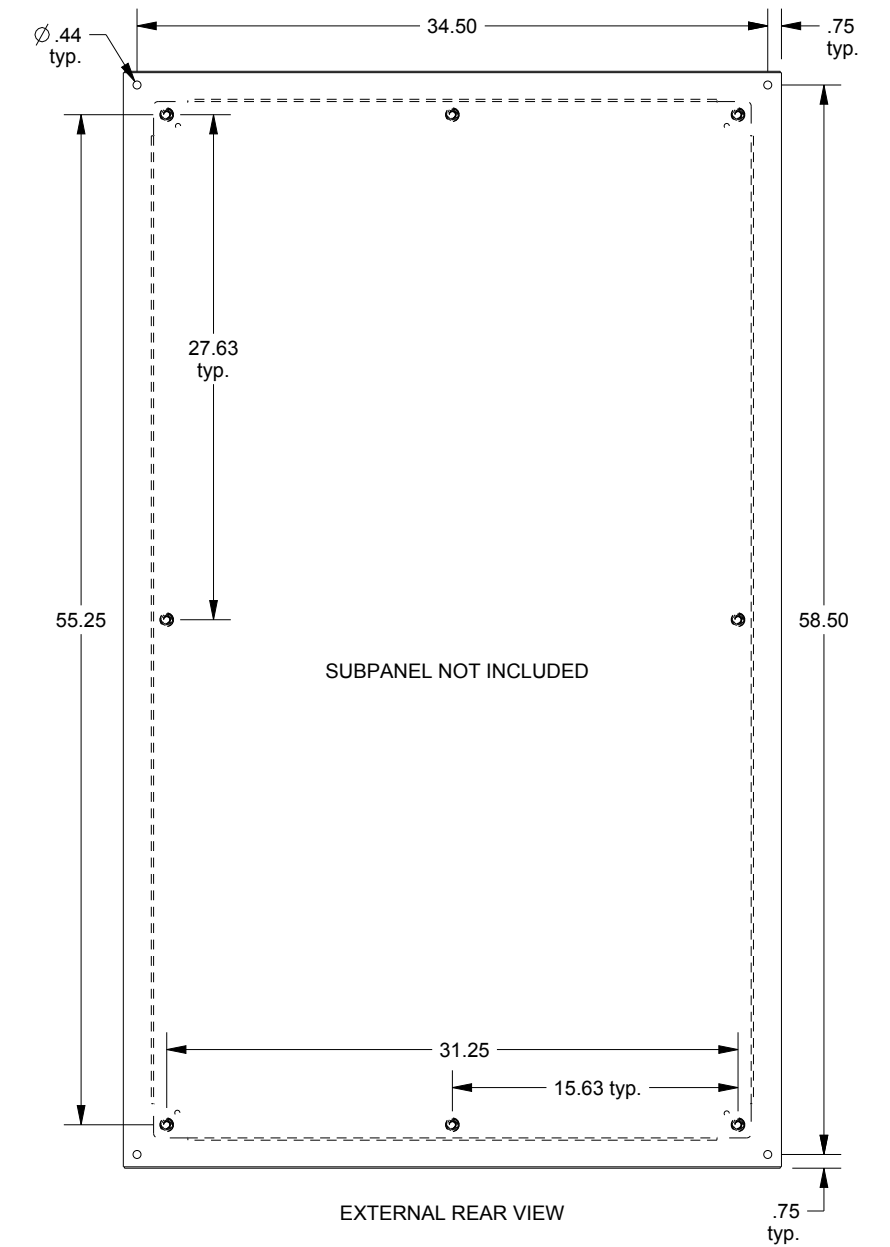

SAGINAW CONTROL & ENGINEERING

SCE-60EL3616SS6LP

BOTTOM VIEW

TOP VIEW

LEFT SIDE VIEW

FRONT VIEW

RIGHT SIDE VIEW

EXTERNAL REAR VIEW