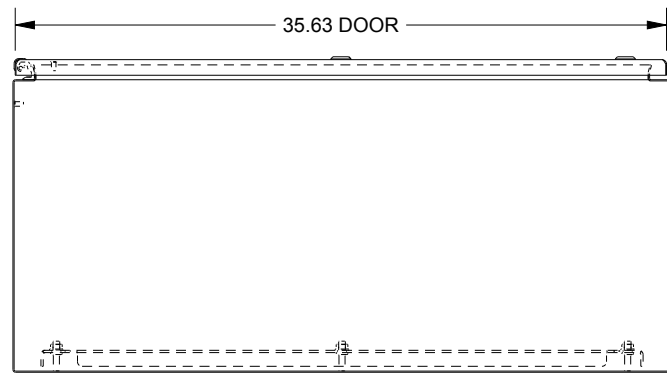

SAGINAW CONTROL & ENGINEERING

SCE-60EL3616SS6LP

BOTTOM VIEW

TOP VIEW

LEFT SIDE VIEW

FRONT VIEW

RIGHT SIDE VIEW

EXTERNAL REAR VIEW