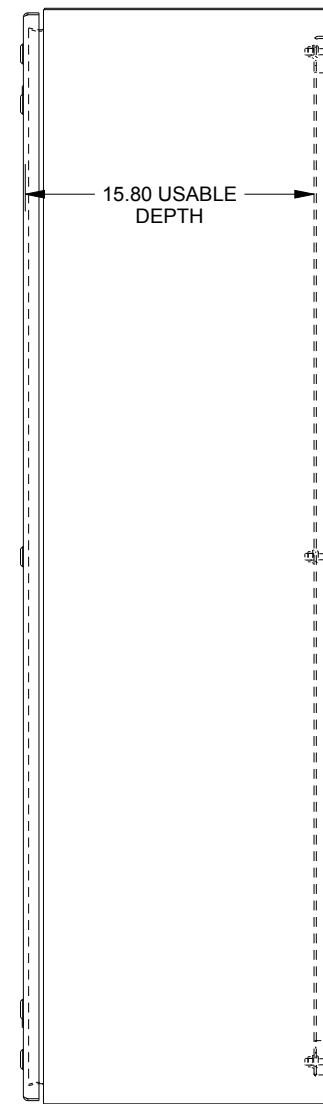

SAGINAW CONTROL & ENGINEERING

SCE-60EL3616SS6LP

BOTTOM VIEW

TOP VIEW

LEFT SIDE VIEW

FRONT VIEW

RIGHT SIDE VIEW

EXTERNAL REAR VIEW