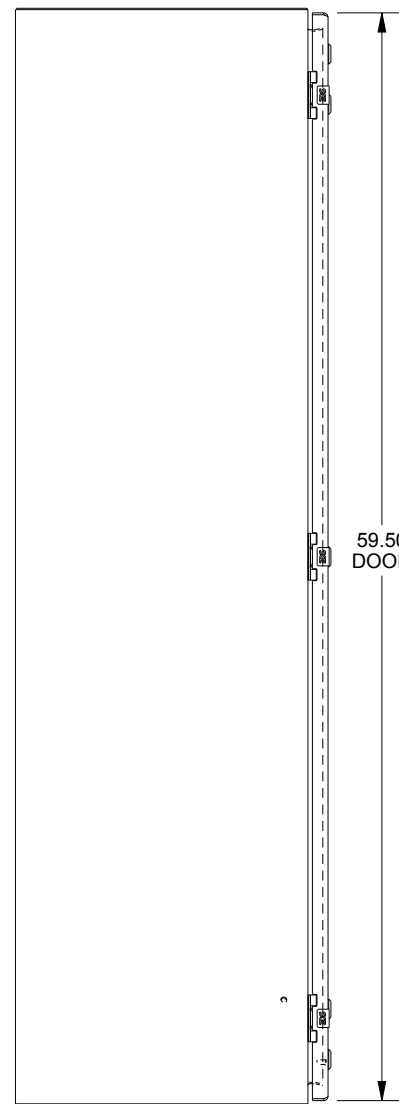

SAGINAW CONTROL & ENGINEERING

SCE-60EL3616SS6LP

BOTTOM VIEW

TOP VIEW

LEFT SIDE VIEW

FRONT VIEW

RIGHT SIDE VIEW

EXTERNAL REAR VIEW