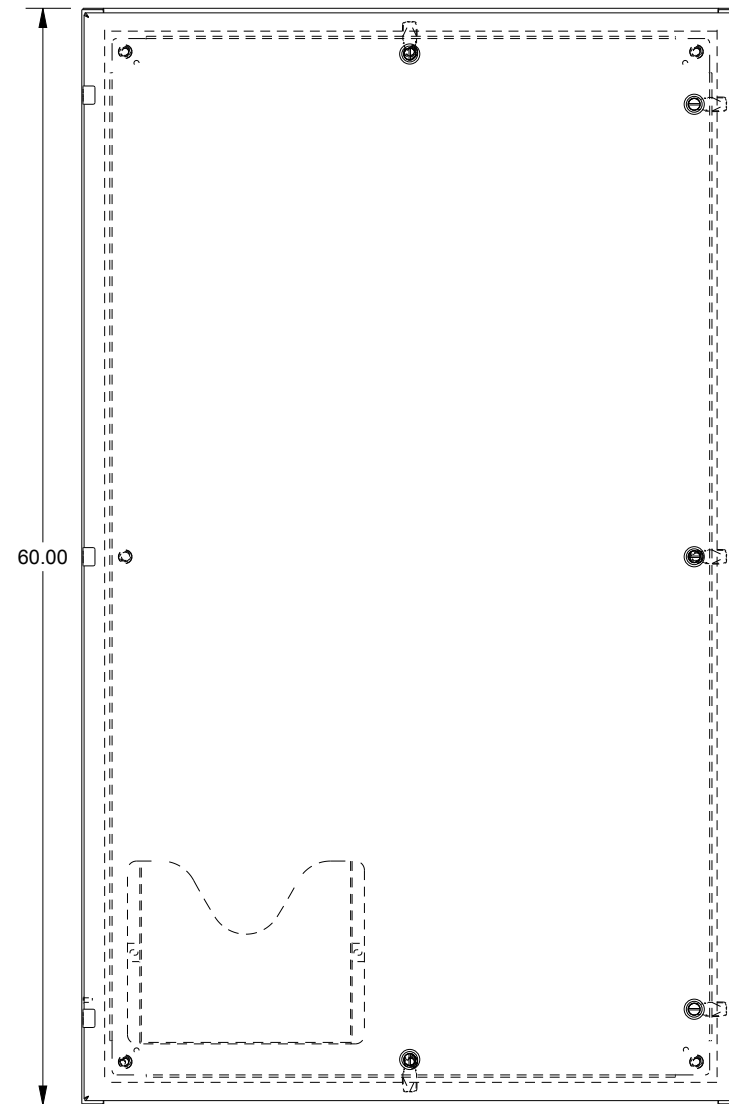

SAGINAW CONTROL & ENGINEERING

SCE-60EL3616SS6LP

BOTTOM VIEW

TOP VIEW

LEFT SIDE VIEW

FRONT VIEW

RIGHT SIDE VIEW

EXTERNAL REAR VIEW