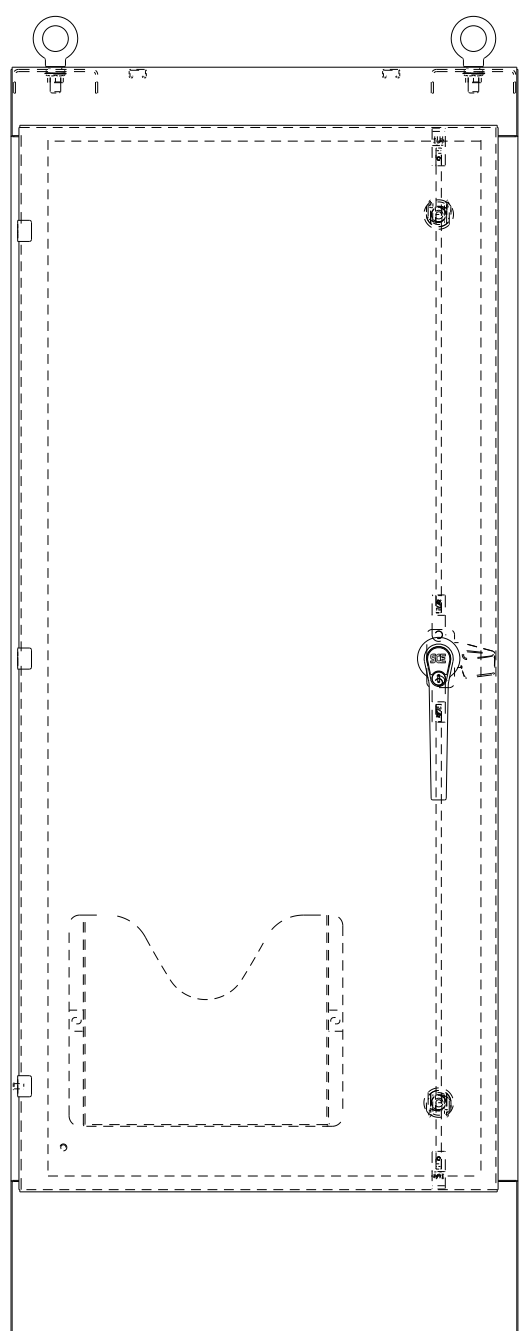

SAGINAW CONTROL & ENGINEERING

SCE-60EL2418SSFS

BOTTOM VIEW

TOP VIEW

LEFT SIDE VIEW

FRONT VIEW

RIGHT SIDE VIEW

EXTERNAL REAR VIEW