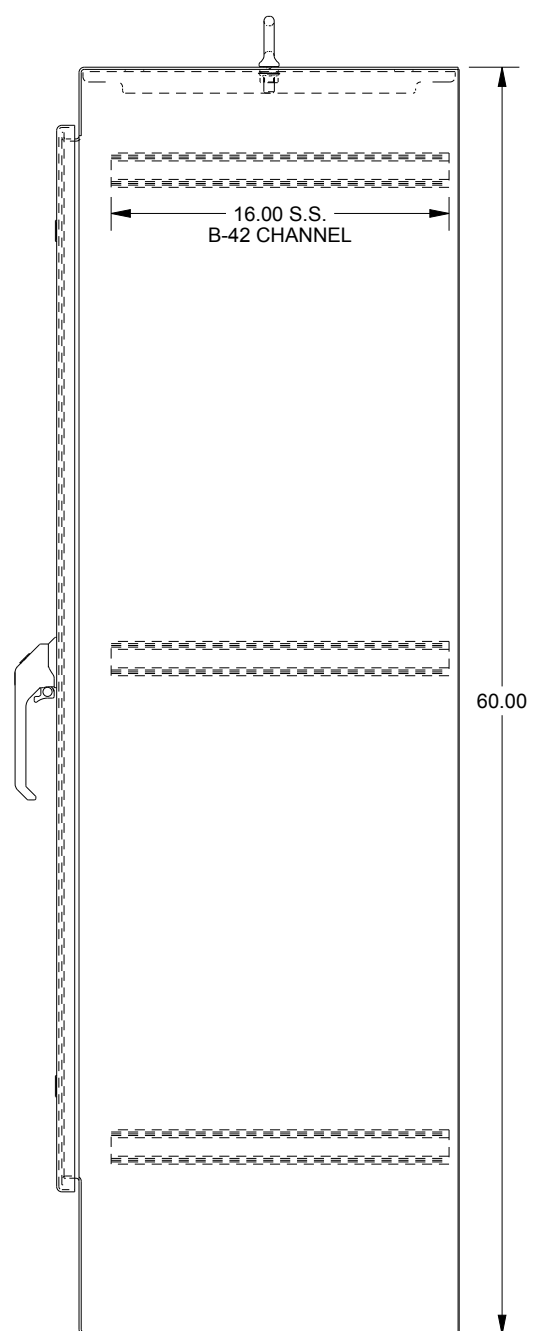

SAGINAW CONTROL & ENGINEERING

SCE-60EL2418SSFS

BOTTOM VIEW

TOP VIEW

LEFT SIDE VIEW

FRONT VIEW

RIGHT SIDE VIEW

EXTERNAL REAR VIEW