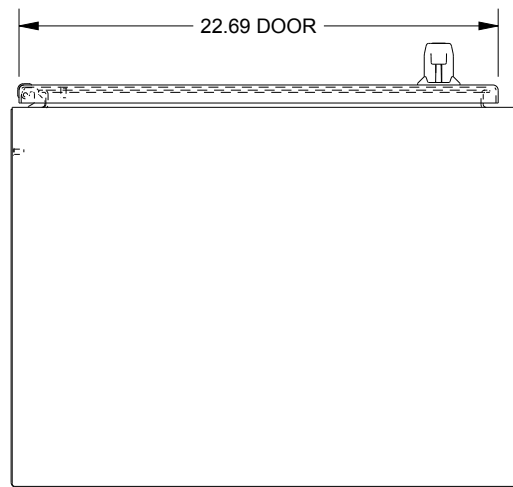

SAGINAW CONTROL & ENGINEERING

SCE-60EL2418SSFS

BOTTOM VIEW

TOP VIEW

LEFT SIDE VIEW

FRONT VIEW

RIGHT SIDE VIEW

EXTERNAL REAR VIEW