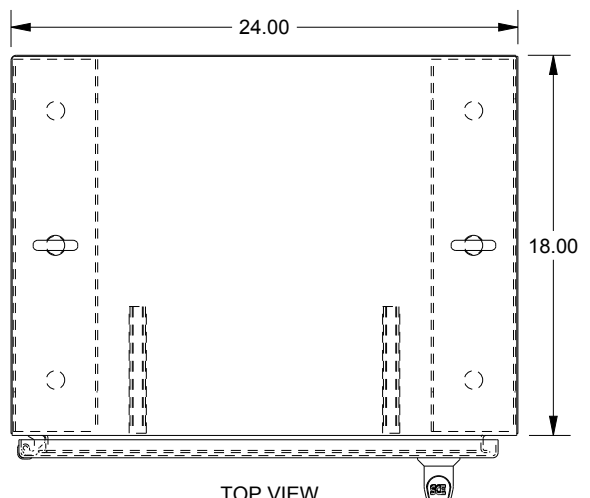

SAGINAW CONTROL & ENGINEERING

SCE-60EL2418SSFS

BOTTOM VIEW

TOP VIEW

LEFT SIDE VIEW

FRONT VIEW

RIGHT SIDE VIEW

EXTERNAL REAR VIEW