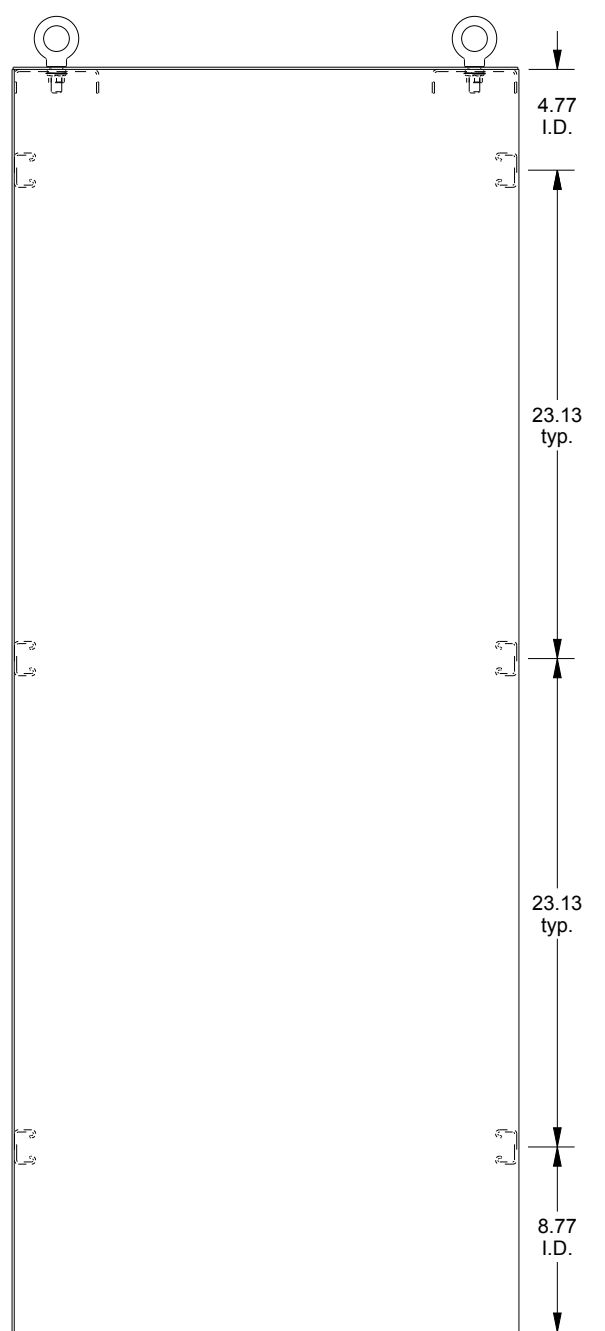

SAGINAW CONTROL & ENGINEERING

SCE-60EL2418SSFS

BOTTOM VIEW

TOP VIEW

LEFT SIDE VIEW

FRONT VIEW

RIGHT SIDE VIEW

EXTERNAL REAR VIEW