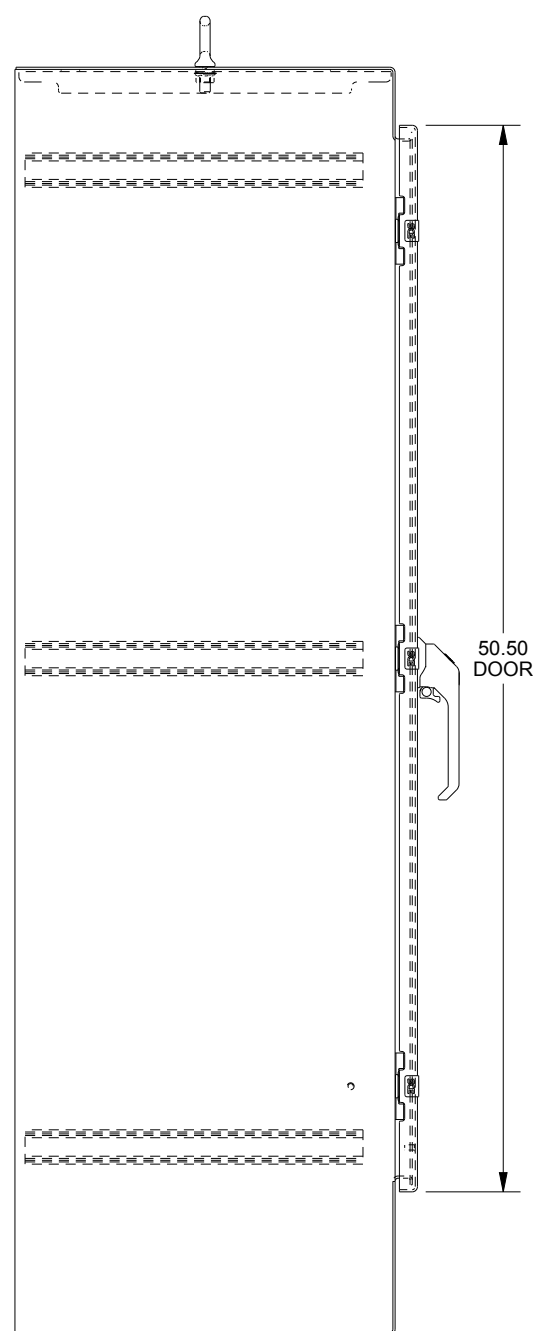

SAGINAW CONTROL & ENGINEERING

SCE-60EL2418SSFS

BOTTOM VIEW

TOP VIEW

LEFT SIDE VIEW

FRONT VIEW

RIGHT SIDE VIEW

EXTERNAL REAR VIEW