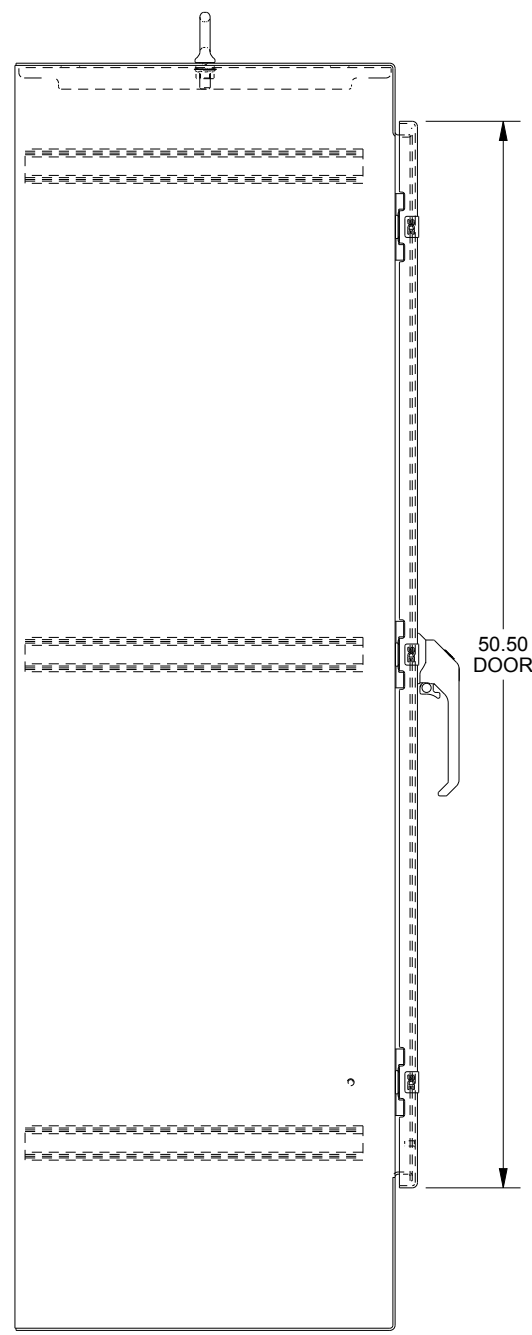

SAGINAW CONTROL & ENGINEERING

SCE-60EL2418SS6FS

BOTTOM VIEW

TOP VIEW

LEFT SIDE VIEW

FRONT VIEW

RIGHT SIDE VIEW

EXTERNAL REAR VIEW