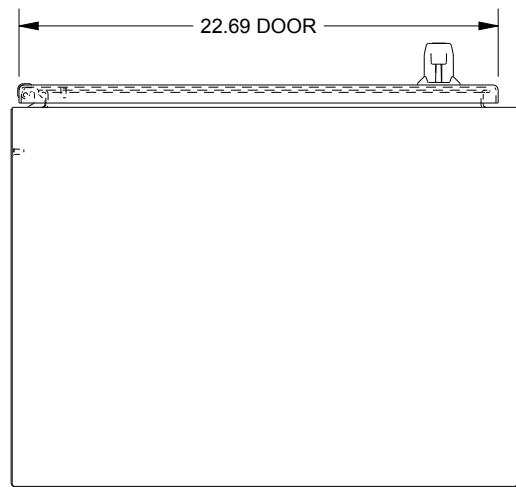

SAGINAW CONTROL & ENGINEERING

SCE-60EL2418SS6FS

BOTTOM VIEW

TOP VIEW

LEFT SIDE VIEW

FRONT VIEW

RIGHT SIDE VIEW

EXTERNAL REAR VIEW