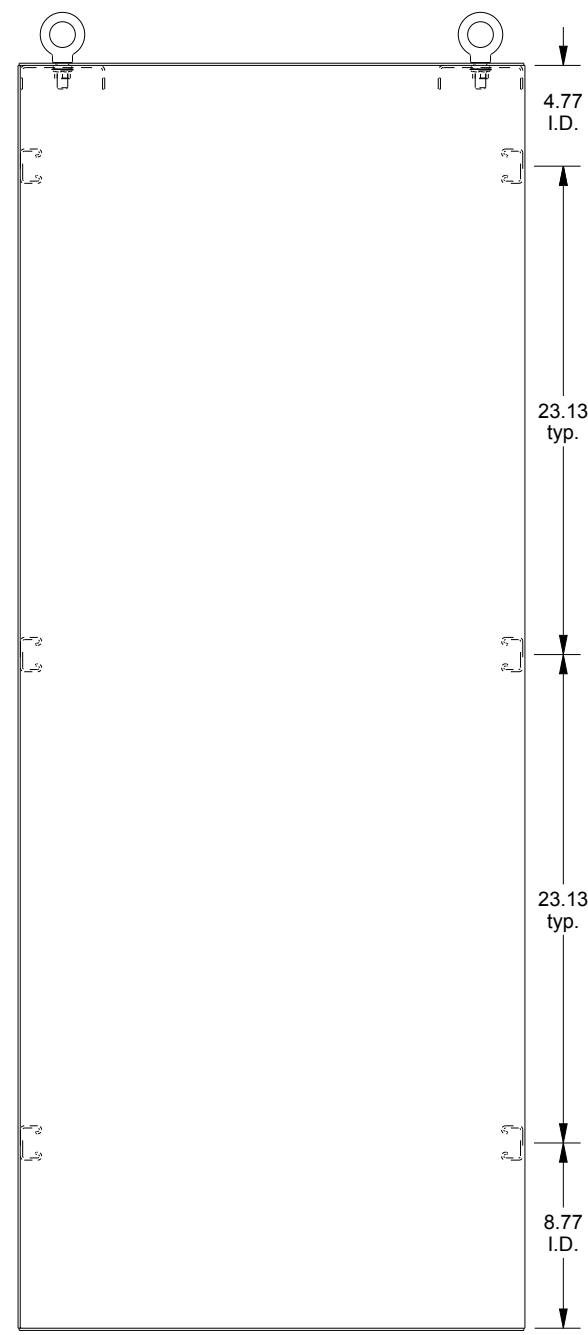

SAGINAW CONTROL & ENGINEERING

SCE-60EL2418SS6FS

BOTTOM VIEW

TOP VIEW

LEFT SIDE VIEW

FRONT VIEW

RIGHT SIDE VIEW

EXTERNAL REAR VIEW