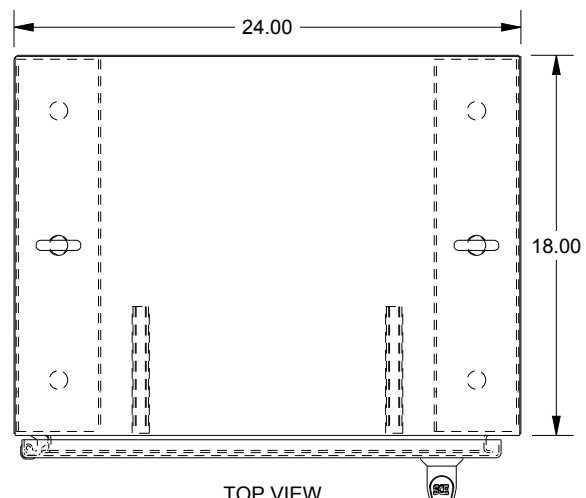

SAGINAW CONTROL & ENGINEERING

SCE-60EL2418SS6FS

BOTTOM VIEW

TOP VIEW

LEFT SIDE VIEW

FRONT VIEW

RIGHT SIDE VIEW

EXTERNAL REAR VIEW