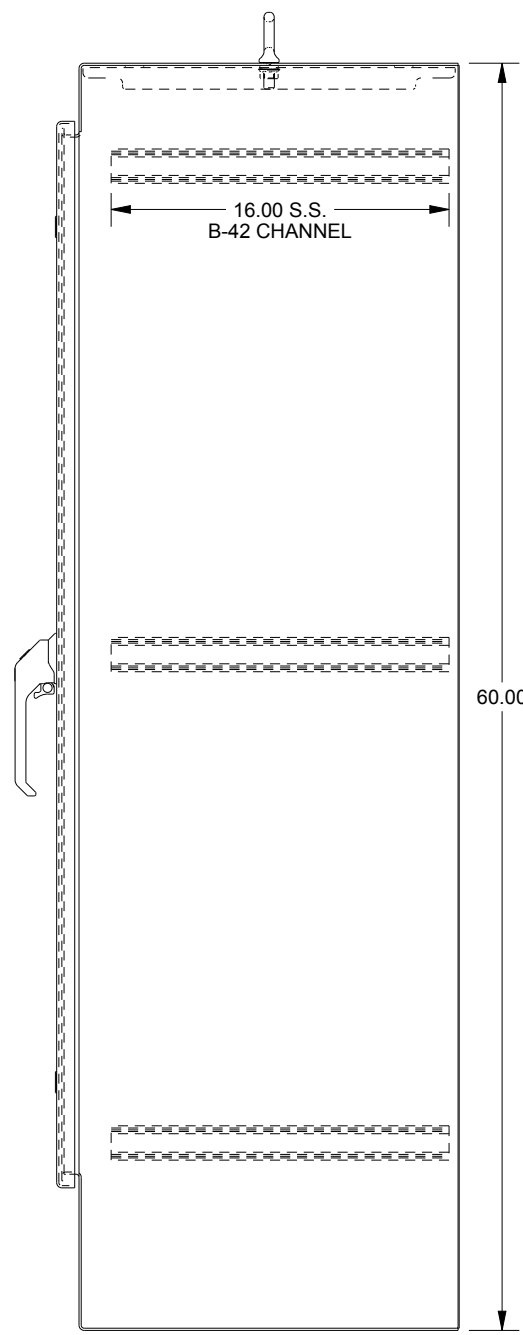

SAGINAW CONTROL & ENGINEERING

SCE-60EL2418SS6FS

BOTTOM VIEW

TOP VIEW

LEFT SIDE VIEW

FRONT VIEW

RIGHT SIDE VIEW

EXTERNAL REAR VIEW