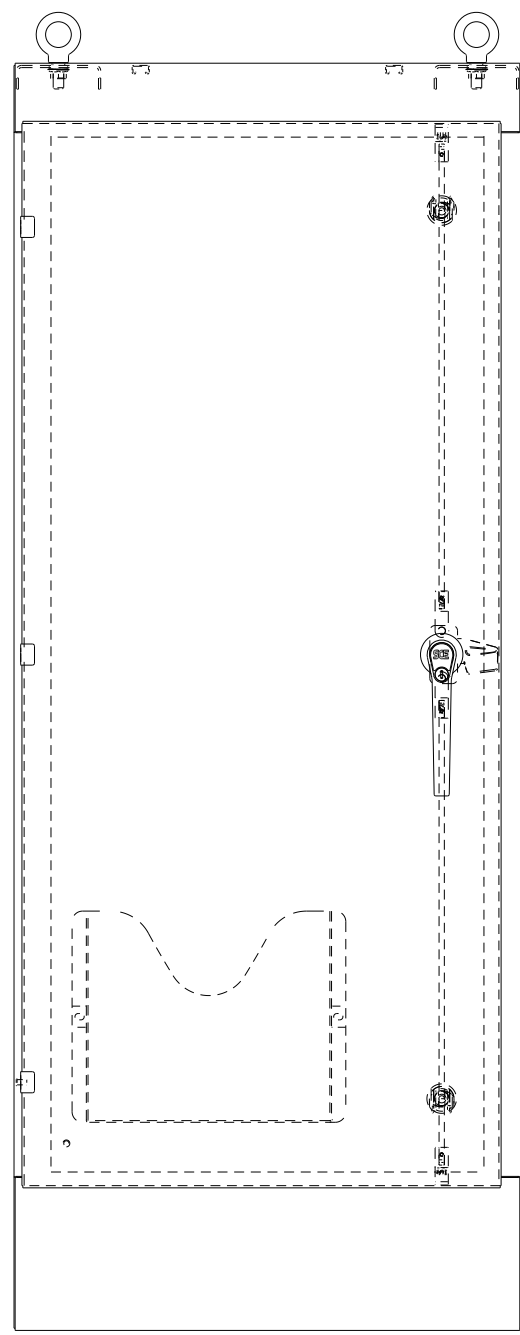

SAGINAW CONTROL & ENGINEERING

SCE-60EL2418SS6FS

BOTTOM VIEW

TOP VIEW

LEFT SIDE VIEW

FRONT VIEW

RIGHT SIDE VIEW

EXTERNAL REAR VIEW