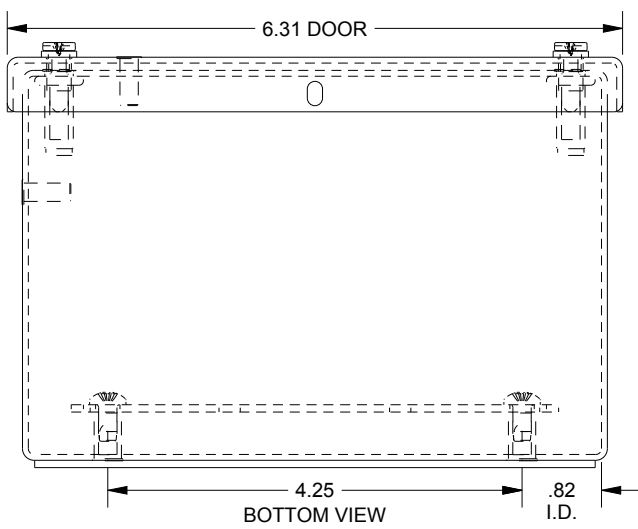

SAGINAW CONTROL & ENGINEERING SCE-606SC

TOP VIEW

LEFT SIDE VIEW

FRONT VIEW

RIGHT SIDE VIEW

EXTERNAL REAR VIEW

BOTTOM VIEW