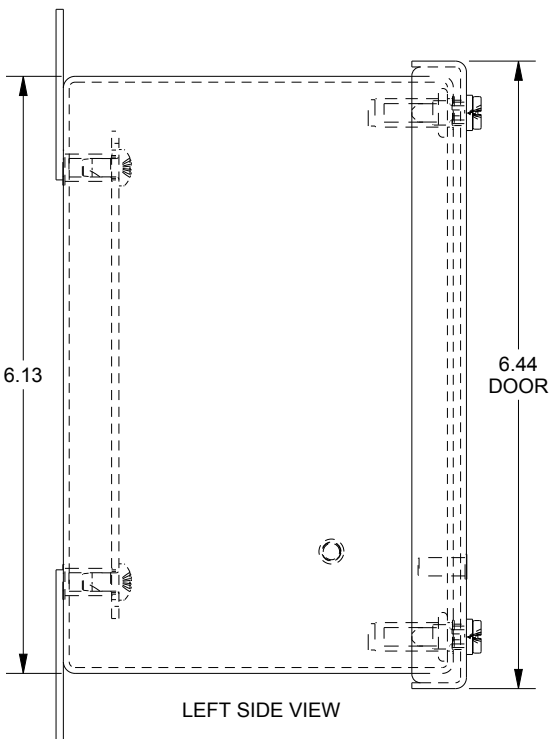

SAGINAW CONTROL & ENGINEERING SCE-606SC

TOP VIEW

LEFT SIDE VIEW

FRONT VIEW

RIGHT SIDE VIEW

EXTERNAL REAR VIEW

BOTTOM VIEW