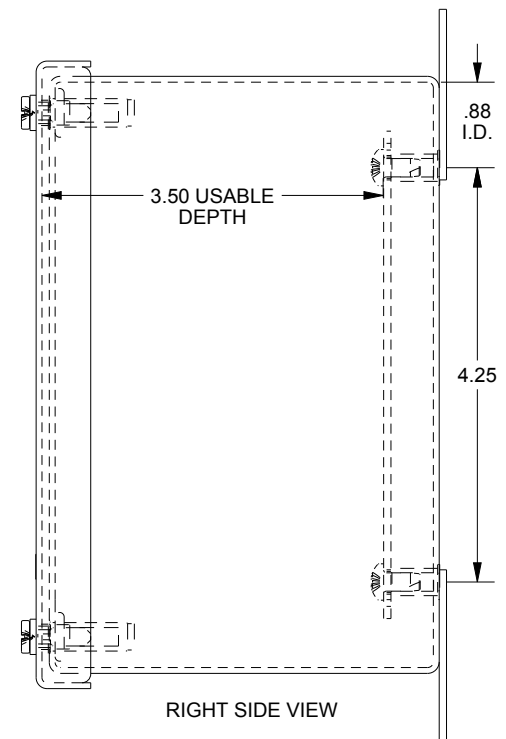

SAGINAW CONTROL & ENGINEERING SCE-606SC

TOP VIEW

LEFT SIDE VIEW

FRONT VIEW

RIGHT SIDE VIEW

EXTERNAL REAR VIEW

BOTTOM VIEW