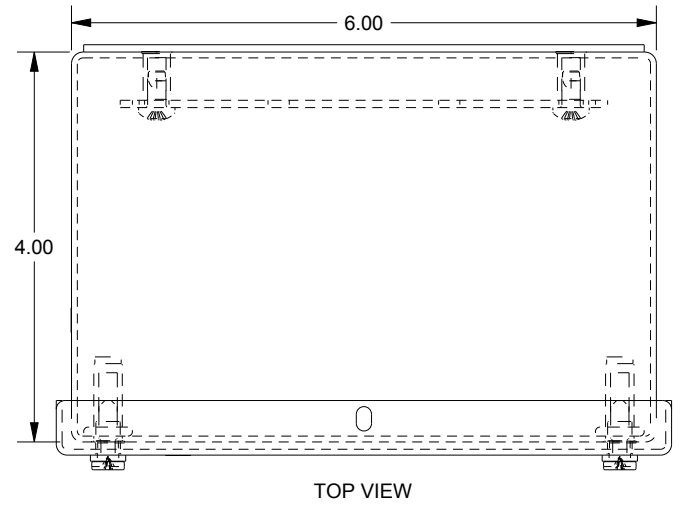

SAGINAW CONTROL & ENGINEERING SCE-606SC

TOP VIEW

LEFT SIDE VIEW

FRONT VIEW

RIGHT SIDE VIEW

EXTERNAL REAR VIEW

BOTTOM VIEW