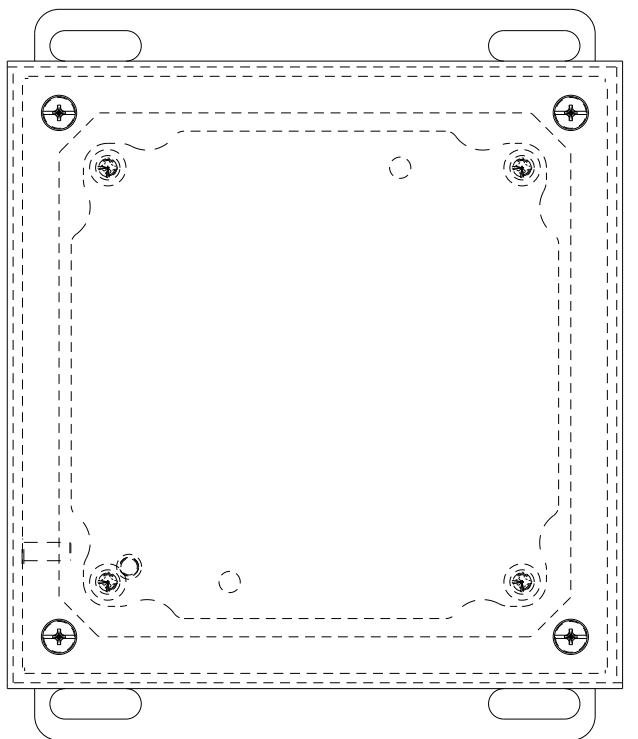

SAGINAW CONTROL & ENGINEERING SCE-606SC

TOP VIEW

LEFT SIDE VIEW

FRONT VIEW

RIGHT SIDE VIEW

EXTERNAL REAR VIEW

BOTTOM VIEW