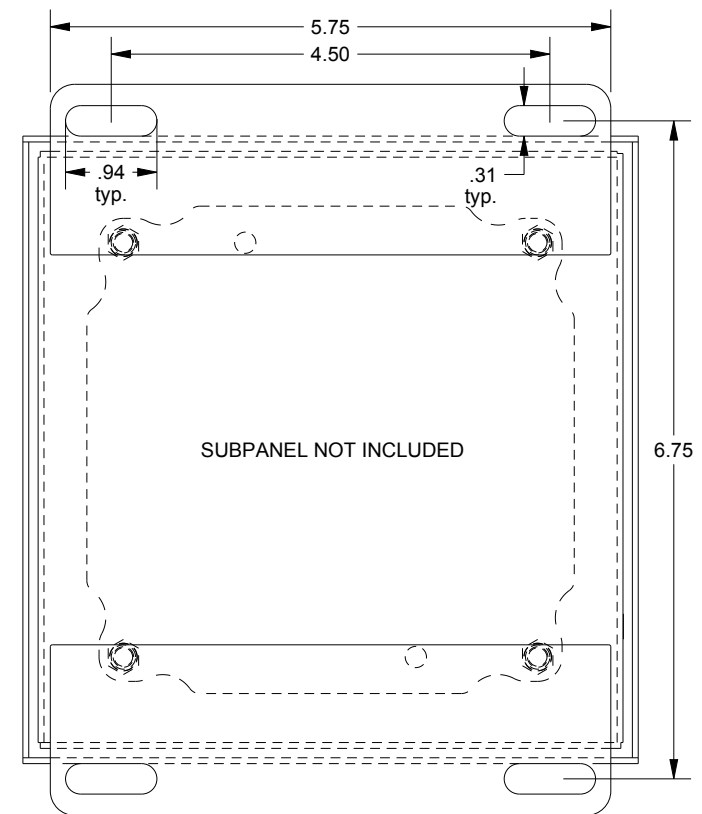

SAGINAW CONTROL & ENGINEERING SCE-606SC

TOP VIEW

LEFT SIDE VIEW

FRONT VIEW

RIGHT SIDE VIEW

EXTERNAL REAR VIEW

BOTTOM VIEW