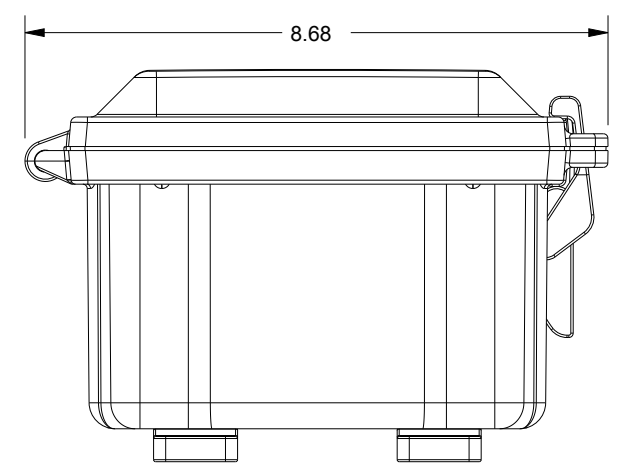

SAGINAW CONTROL & ENGINEERING

SCE-606PC

COVER REMOVED

COVER REMOVED