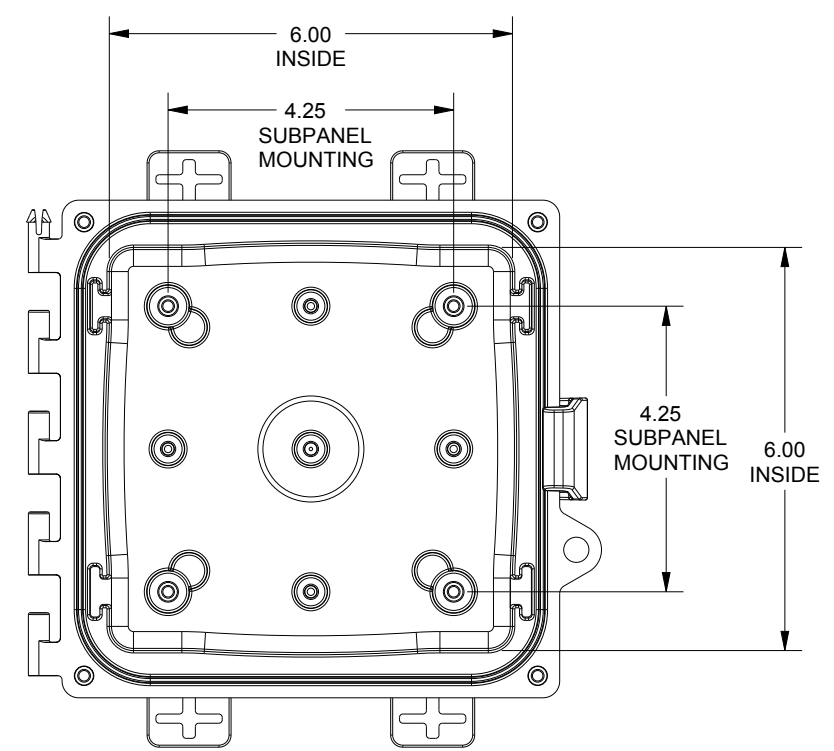

SAGINAW CONTROL & ENGINEERING

SCE-606PC

COVER REMOVED

COVER REMOVED