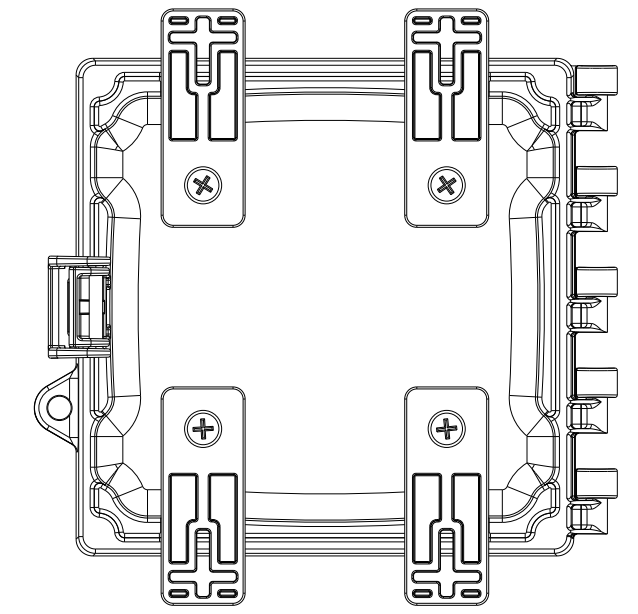

SAGINAW CONTROL & ENGINEERING

SCE-606PC

COVER REMOVED

COVER REMOVED