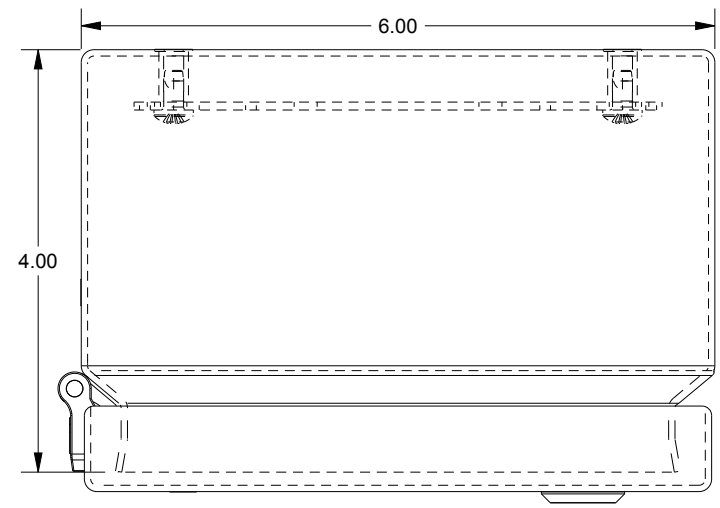

SAGINAW CONTROL & ENGINEERING

SCE-606ELJSS6

TOP VIEW

LEFT SIDE VIEW

FRONT VIEW

RIGHT SIDE VIEW

EXTERNAL REAR VIEW

BOTTOM VIEW