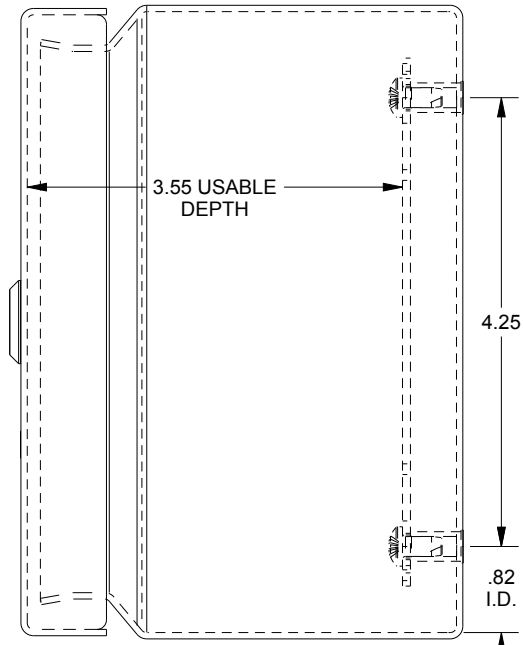

SAGINAW CONTROL & ENGINEERING

SCE-606ELJSS6

TOP VIEW

LEFT SIDE VIEW

FRONT VIEW

RIGHT SIDE VIEW

EXTERNAL REAR VIEW

BOTTOM VIEW