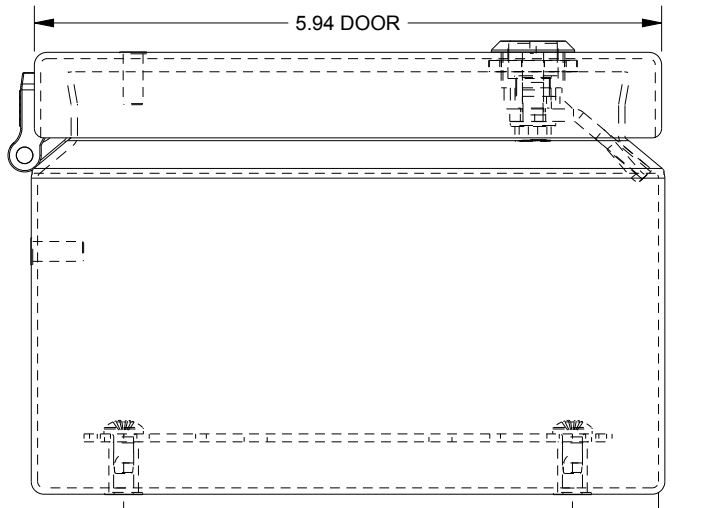

SAGINAW CONTROL & ENGINEERING

SCE-606ELJSS6

TOP VIEW

LEFT SIDE VIEW

FRONT VIEW

RIGHT SIDE VIEW

EXTERNAL REAR VIEW

BOTTOM VIEW