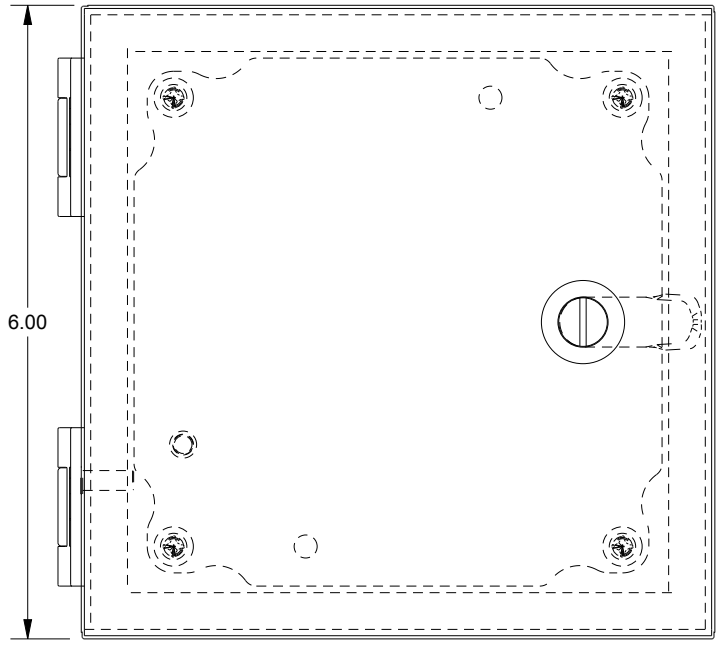

SAGINAW CONTROL & ENGINEERING

SCE-606ELJSS6

TOP VIEW

LEFT SIDE VIEW

FRONT VIEW

RIGHT SIDE VIEW

EXTERNAL REAR VIEW

BOTTOM VIEW