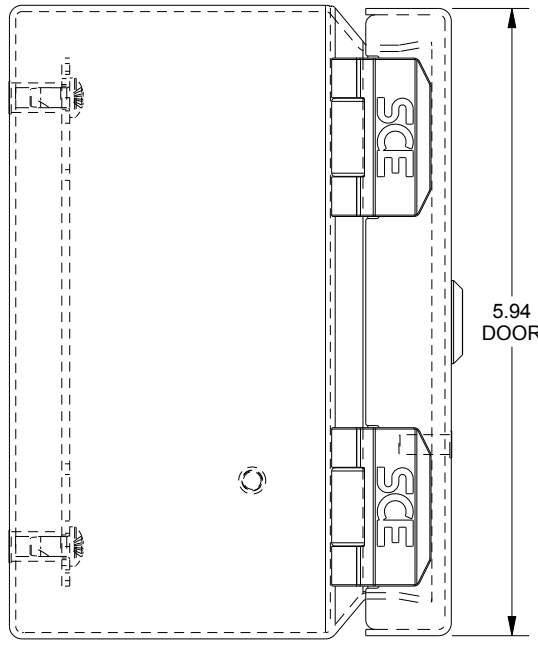

SAGINAW CONTROL & ENGINEERING

SCE-606ELJSS6

TOP VIEW

LEFT SIDE VIEW

FRONT VIEW

RIGHT SIDE VIEW

EXTERNAL REAR VIEW

BOTTOM VIEW