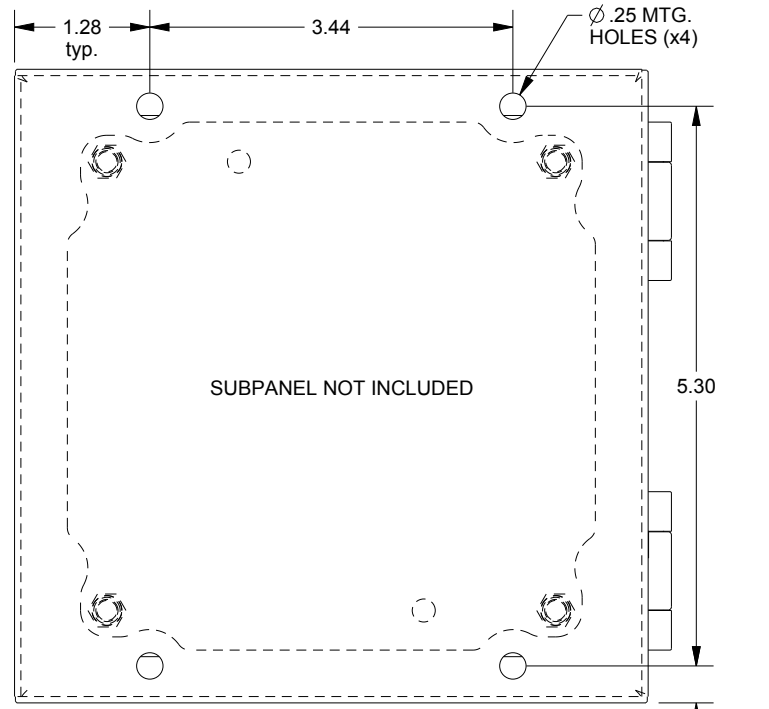

SAGINAW CONTROL & ENGINEERING

SCE-606ELJSS6

TOP VIEW

LEFT SIDE VIEW

FRONT VIEW

RIGHT SIDE VIEW

EXTERNAL REAR VIEW

BOTTOM VIEW