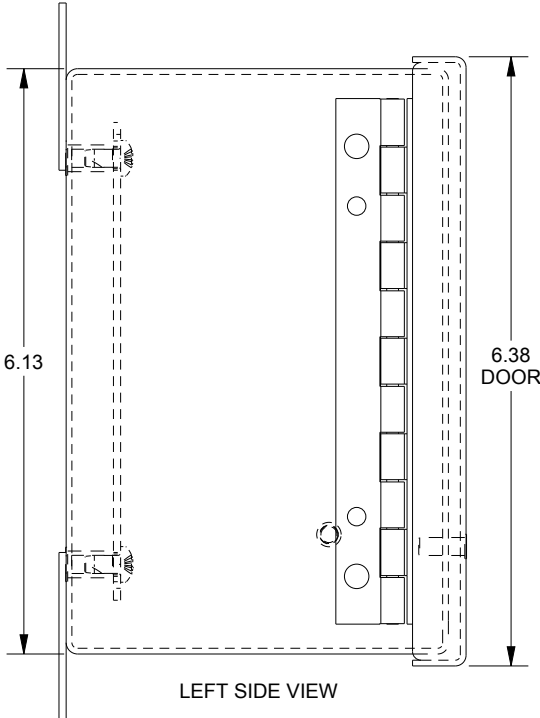

# SAGINAW CONTROL & ENGINEERING SCE-606CHNFSS

TOP VIEW

LEFT SIDE VIEW

FRONT VIEW

RIGHT SIDE VIEW

EXTERNAL REAR VIEW

BOTTOM VIEW