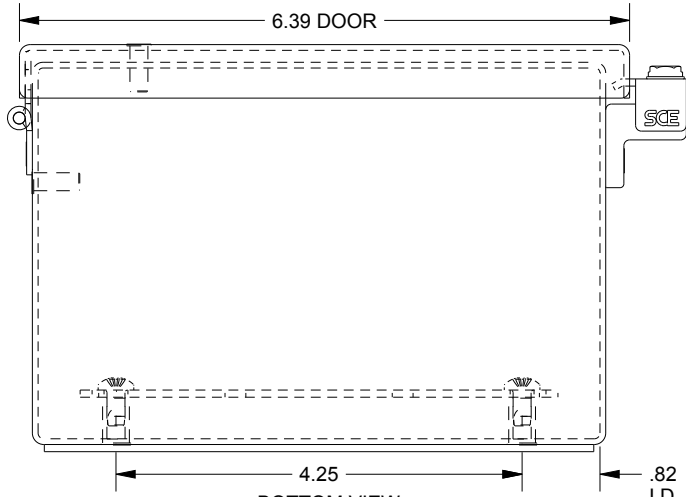

# SAGINAW CONTROL & ENGINEERING SCE-606CHNFSS

TOP VIEW

LEFT SIDE VIEW

FRONT VIEW

RIGHT SIDE VIEW

EXTERNAL REAR VIEW

BOTTOM VIEW