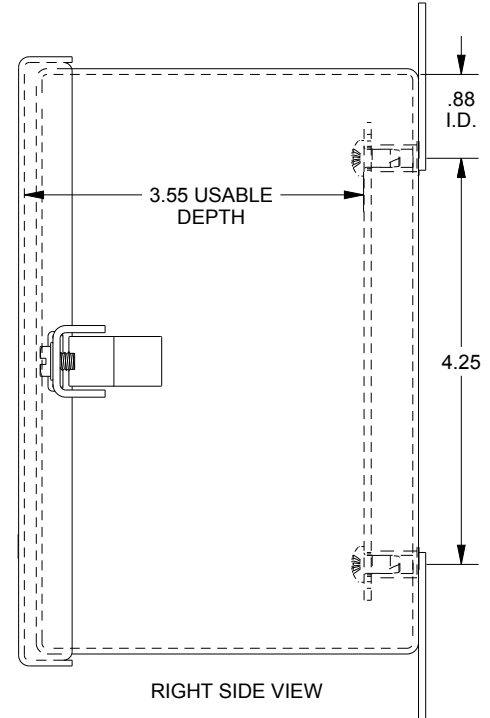

# SAGINAW CONTROL & ENGINEERING SCE-606CHNFSS

TOP VIEW

LEFT SIDE VIEW

FRONT VIEW

RIGHT SIDE VIEW

EXTERNAL REAR VIEW

BOTTOM VIEW