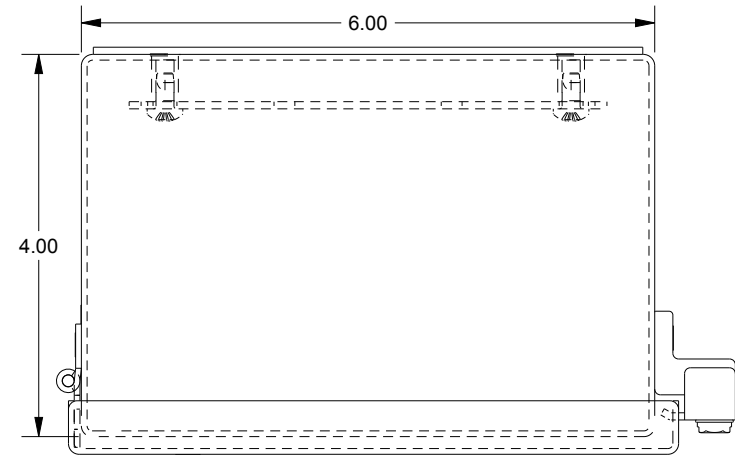

# SAGINAW CONTROL & ENGINEERING SCE-606CHNFSS

TOP VIEW

LEFT SIDE VIEW

FRONT VIEW

RIGHT SIDE VIEW

EXTERNAL REAR VIEW

BOTTOM VIEW