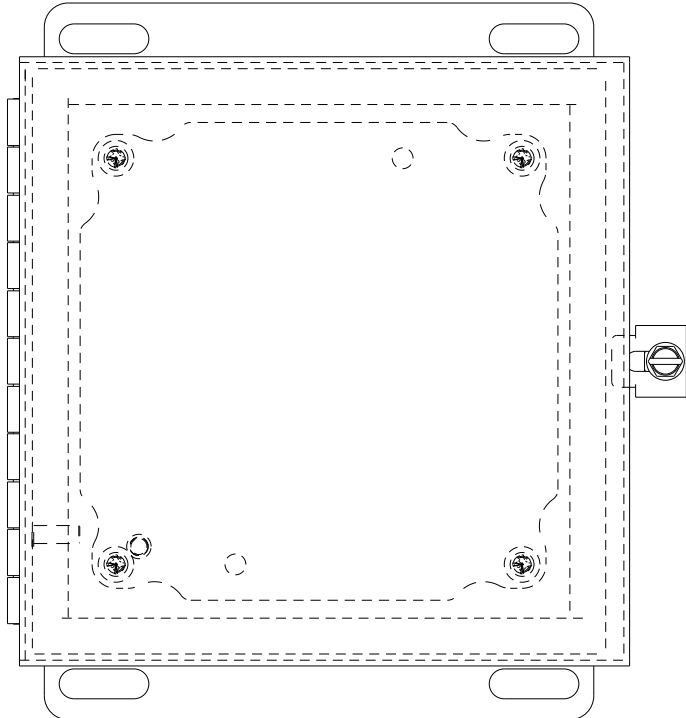

# SAGINAW CONTROL & ENGINEERING SCE-606CHNFSS

TOP VIEW

LEFT SIDE VIEW

FRONT VIEW

RIGHT SIDE VIEW

EXTERNAL REAR VIEW

BOTTOM VIEW