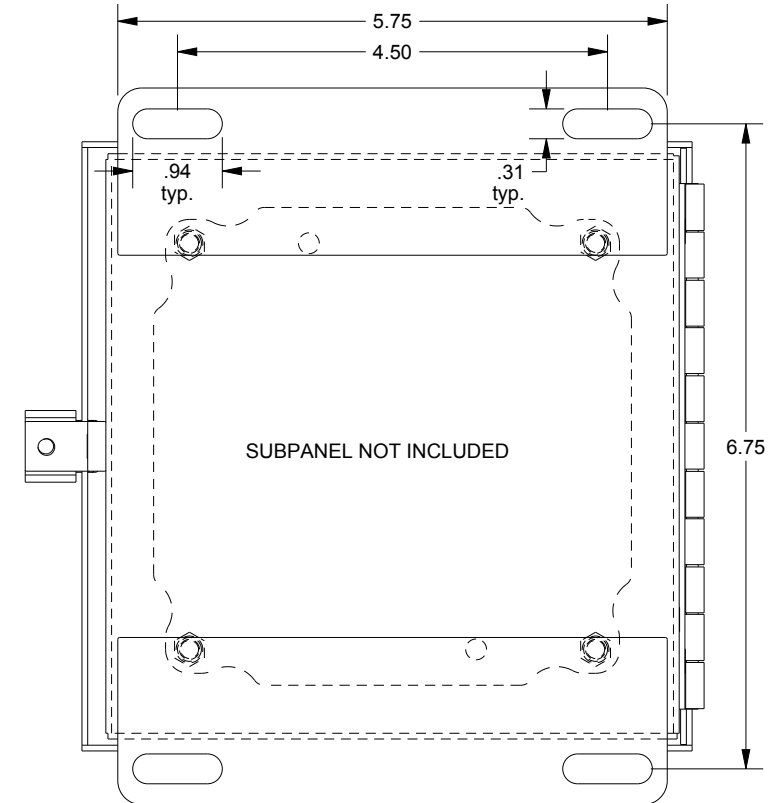

# SAGINAW CONTROL & ENGINEERING SCE-606CHNFSS

TOP VIEW

LEFT SIDE VIEW

FRONT VIEW

RIGHT SIDE VIEW

EXTERNAL REAR VIEW

BOTTOM VIEW