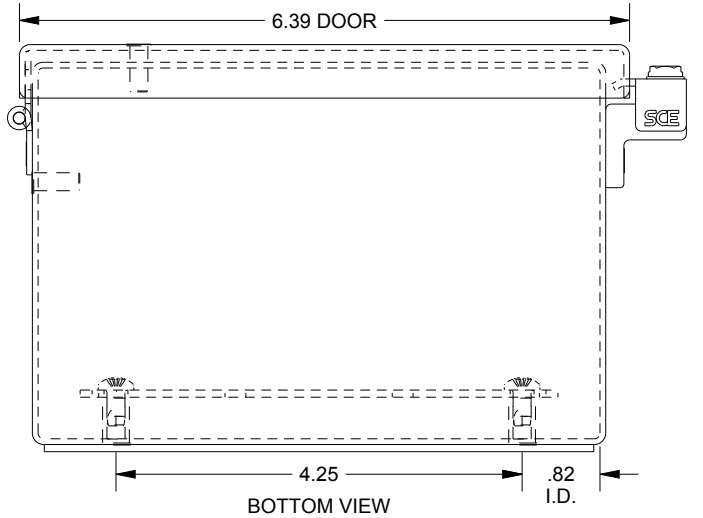

SAGINAW CONTROL & ENGINEERING SCE-606CHNFSS6

TOP VIEW

LEFT SIDE VIEW

FRONT VIEW

RIGHT SIDE VIEW

EXTERNAL REAR VIEW

BOTTOM VIEW