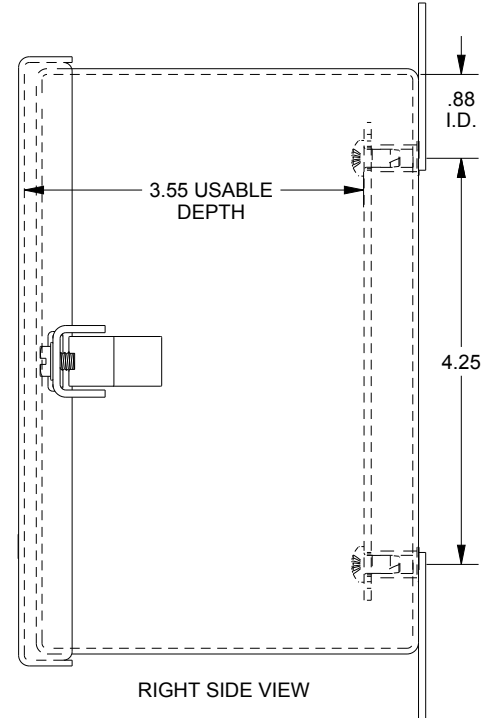

SAGINAW CONTROL & ENGINEERING SCE-606CHNFSS6

TOP VIEW

LEFT SIDE VIEW

FRONT VIEW

RIGHT SIDE VIEW

EXTERNAL REAR VIEW

BOTTOM VIEW