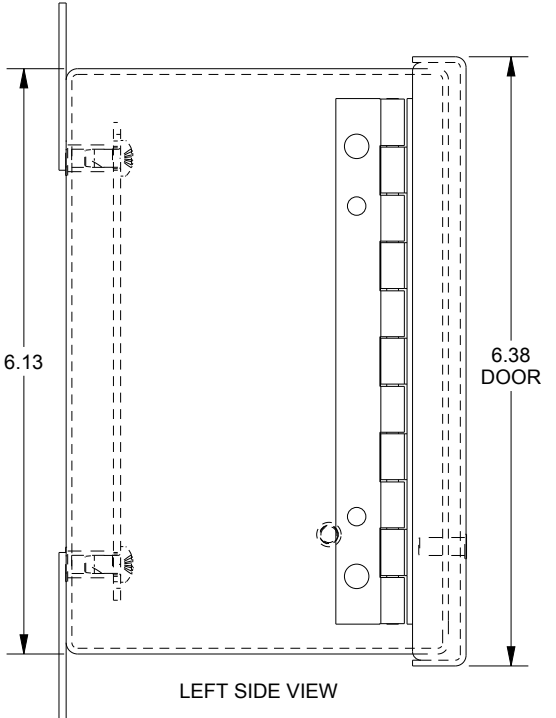

SAGINAW CONTROL & ENGINEERING SCE-606CHNFSS6

TOP VIEW

LEFT SIDE VIEW

FRONT VIEW

RIGHT SIDE VIEW

EXTERNAL REAR VIEW

BOTTOM VIEW