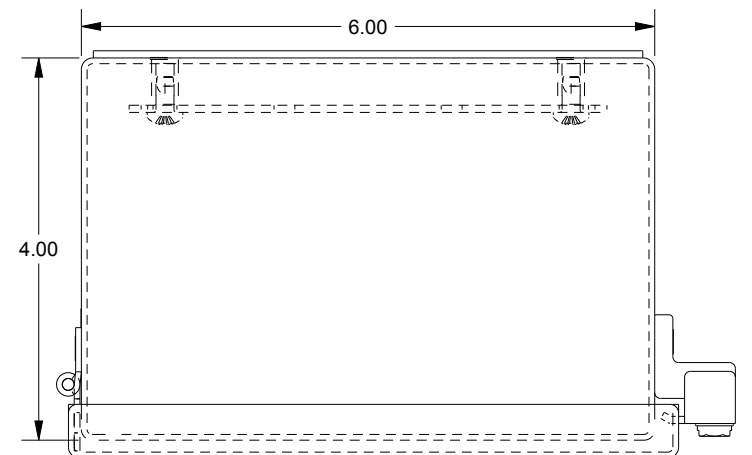

SAGINAW CONTROL & ENGINEERING SCE-606CHNFSS6

TOP VIEW

LEFT SIDE VIEW

FRONT VIEW

RIGHT SIDE VIEW

EXTERNAL REAR VIEW

BOTTOM VIEW