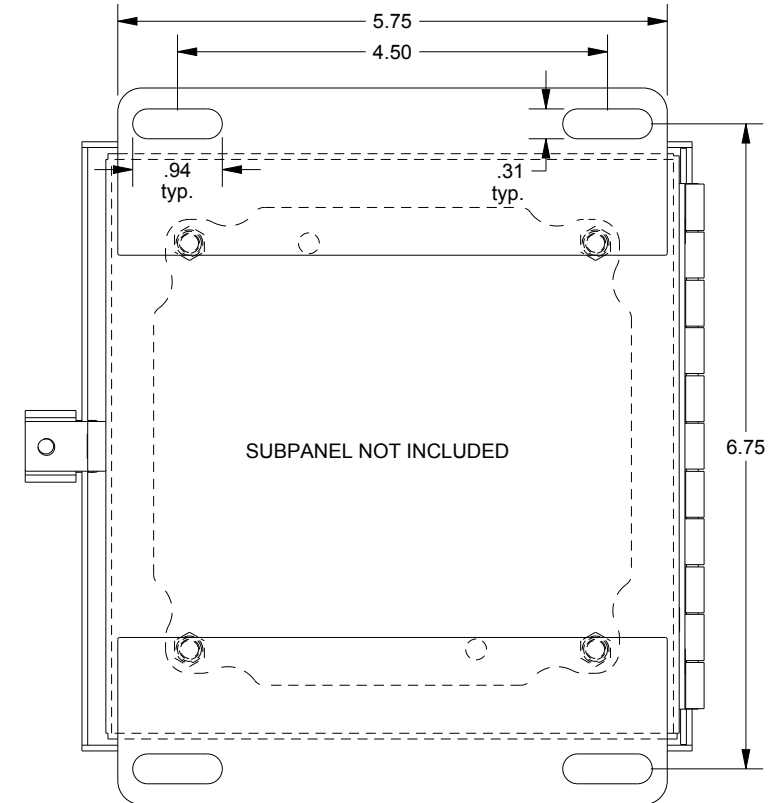

SAGINAW CONTROL & ENGINEERING SCE-606CHNFSS6

TOP VIEW

LEFT SIDE VIEW

FRONT VIEW

RIGHT SIDE VIEW

EXTERNAL REAR VIEW

BOTTOM VIEW