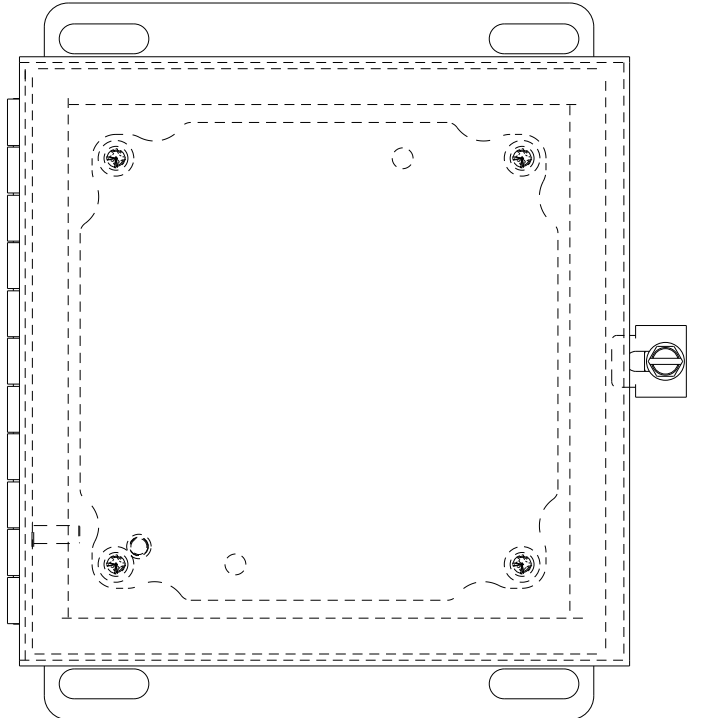

SAGINAW CONTROL & ENGINEERING SCE-606CHNFSS6

TOP VIEW

LEFT SIDE VIEW

FRONT VIEW

RIGHT SIDE VIEW

EXTERNAL REAR VIEW

BOTTOM VIEW