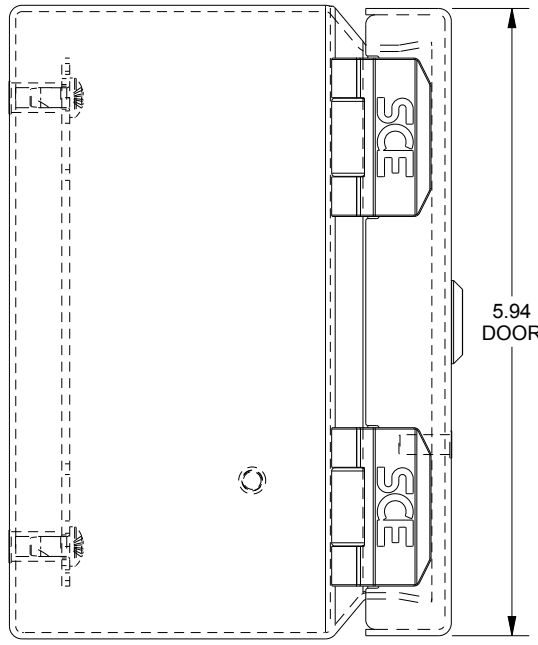

SAGINAW CONTROL & ENGINEERING

SCE-604ELJSS6

TOP VIEW

LEFT SIDE VIEW

FRONT VIEW

RIGHT SIDE VIEW

EXTERNAL REAR VIEW

BOTTOM VIEW