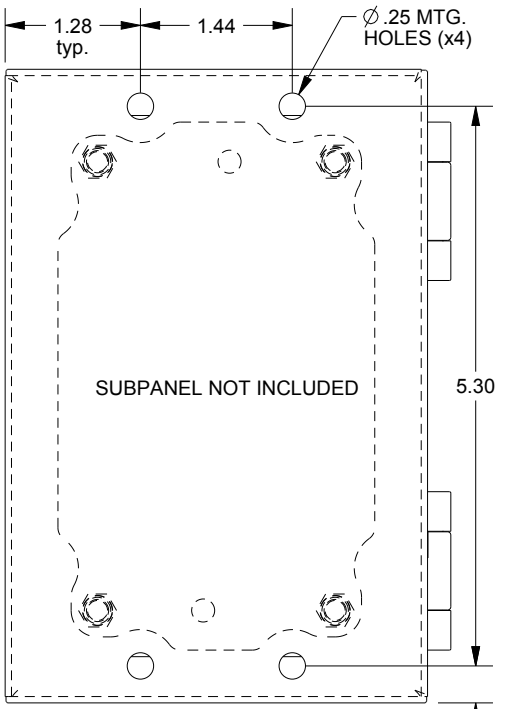

SAGINAW CONTROL & ENGINEERING

SCE-604ELJSS6

TOP VIEW

LEFT SIDE VIEW

FRONT VIEW

RIGHT SIDE VIEW

EXTERNAL REAR VIEW

BOTTOM VIEW