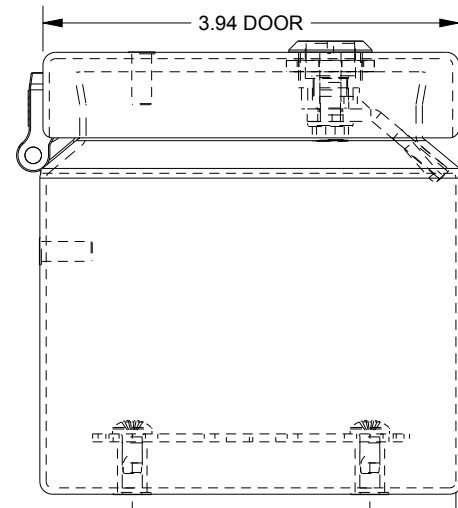

SAGINAW CONTROL & ENGINEERING

SCE-604ELJSS6

TOP VIEW

LEFT SIDE VIEW

FRONT VIEW

RIGHT SIDE VIEW

EXTERNAL REAR VIEW

BOTTOM VIEW