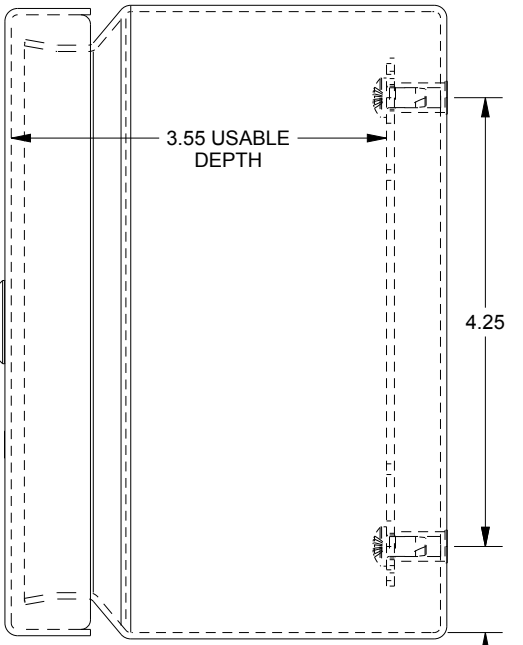

SAGINAW CONTROL & ENGINEERING

SCE-604ELJSS6

TOP VIEW

LEFT SIDE VIEW

FRONT VIEW

RIGHT SIDE VIEW

EXTERNAL REAR VIEW

BOTTOM VIEW