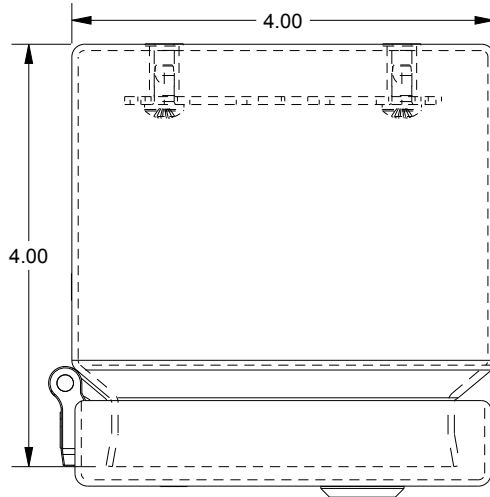

SAGINAW CONTROL & ENGINEERING

SCE-604ELJSS6

TOP VIEW

LEFT SIDE VIEW

FRONT VIEW

RIGHT SIDE VIEW

EXTERNAL REAR VIEW

BOTTOM VIEW