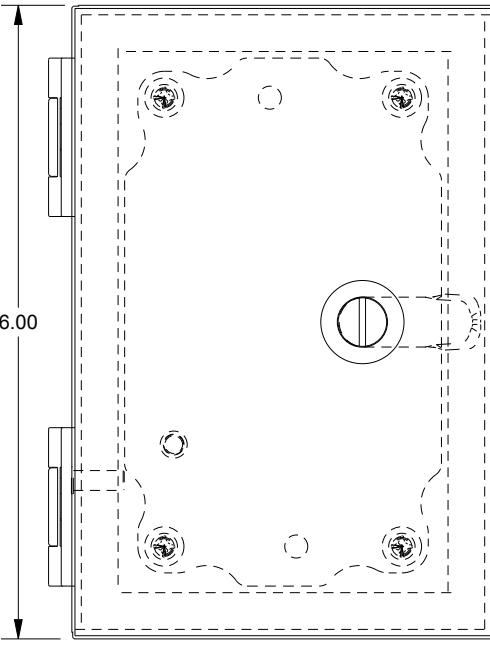

SAGINAW CONTROL & ENGINEERING

SCE-604ELJSS6

TOP VIEW

LEFT SIDE VIEW

FRONT VIEW

RIGHT SIDE VIEW

EXTERNAL REAR VIEW

BOTTOM VIEW