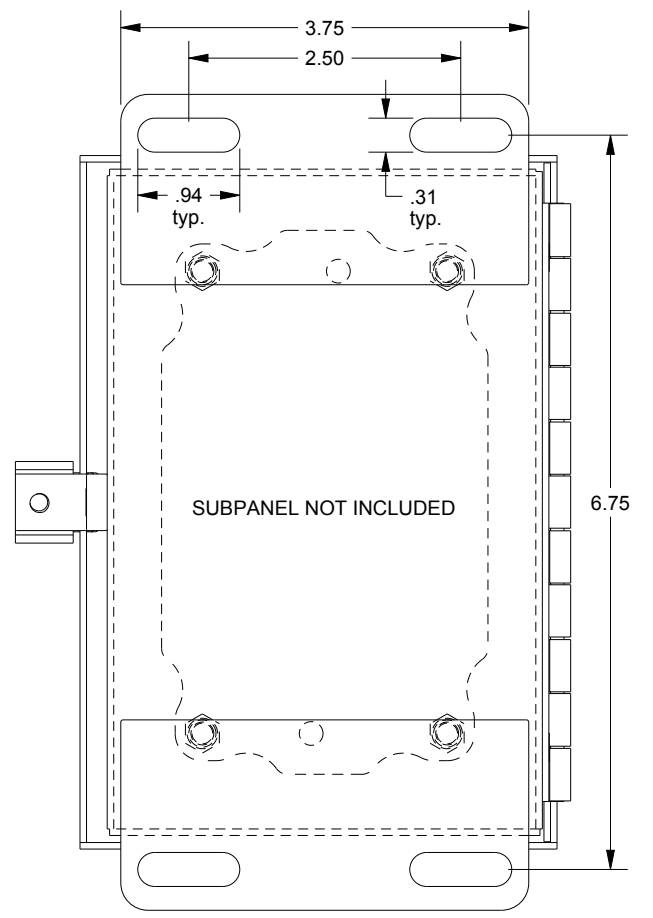

SAGINAW CONTROL & ENGINEERING SCE-604CHNF

TOP VIEW

LEFT SIDE VIEW

FRONT VIEW

RIGHT SIDE VIEW

EXTERNAL REAR VIEW

BOTTOM VIEW