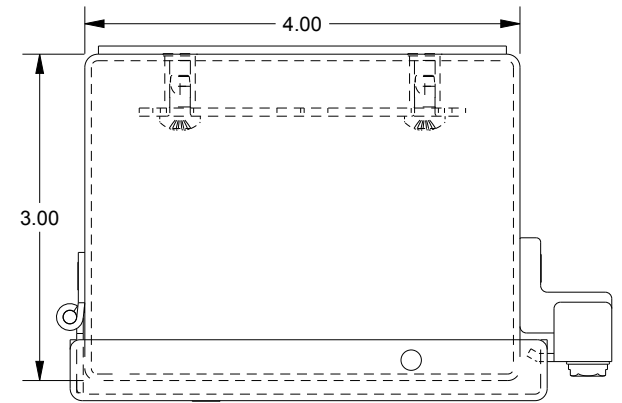

SAGINAW CONTROL & ENGINEERING SCE-604CHNF

TOP VIEW

LEFT SIDE VIEW

FRONT VIEW

RIGHT SIDE VIEW

EXTERNAL REAR VIEW

BOTTOM VIEW