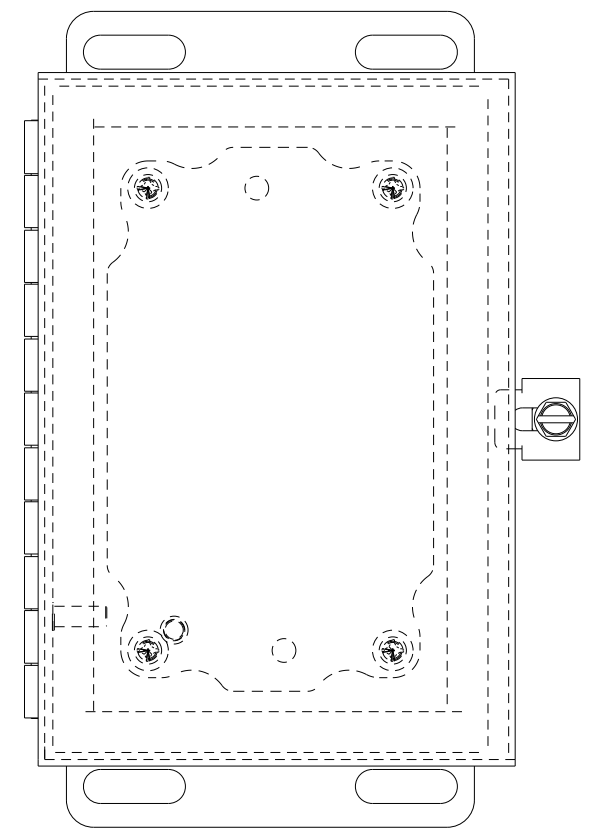

SAGINAW CONTROL & ENGINEERING SCE-604CHNF

TOP VIEW

LEFT SIDE VIEW

FRONT VIEW

RIGHT SIDE VIEW

EXTERNAL REAR VIEW

BOTTOM VIEW