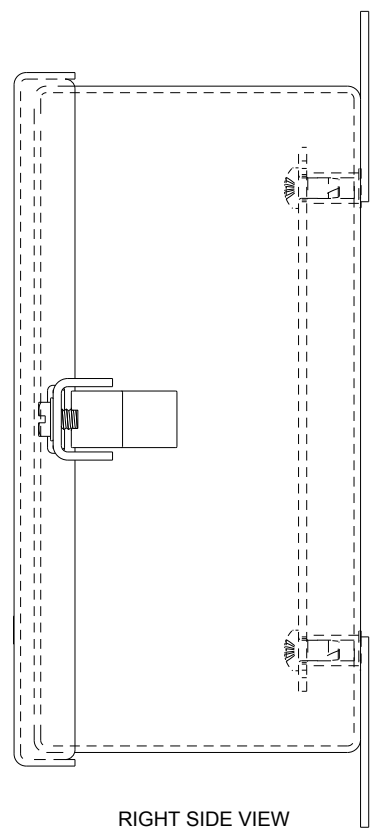

SAGINAW CONTROL & ENGINEERING SCE-604CHNF

TOP VIEW

LEFT SIDE VIEW

FRONT VIEW

RIGHT SIDE VIEW

EXTERNAL REAR VIEW

BOTTOM VIEW