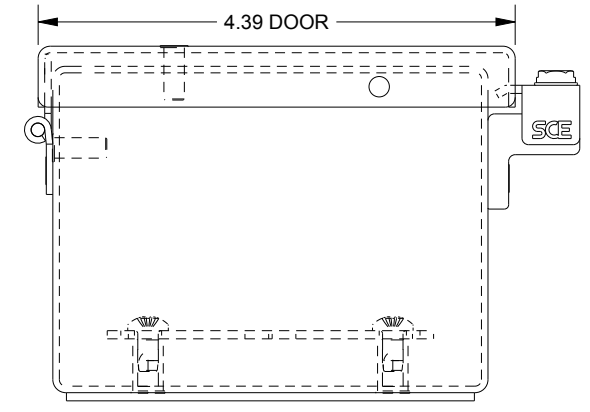

SAGINAW CONTROL & ENGINEERING SCE-604CHNF

TOP VIEW

LEFT SIDE VIEW

FRONT VIEW

RIGHT SIDE VIEW

EXTERNAL REAR VIEW

BOTTOM VIEW