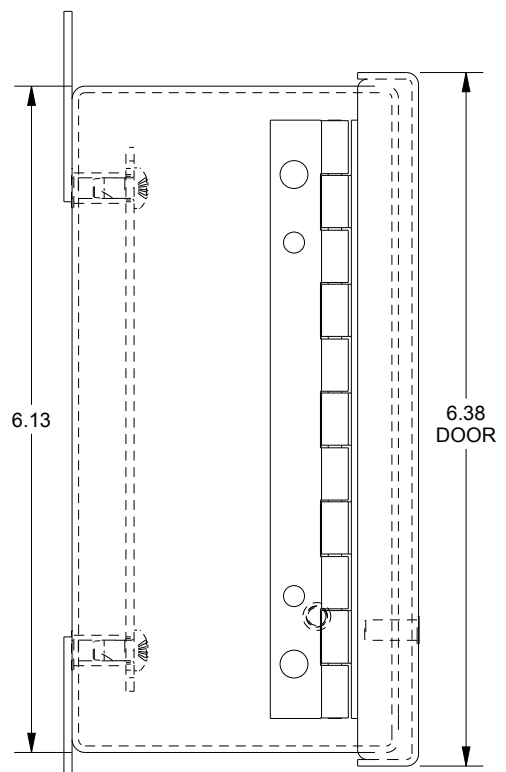

SAGINAW CONTROL & ENGINEERING SCE-604CHNF

TOP VIEW

LEFT SIDE VIEW

FRONT VIEW

RIGHT SIDE VIEW

EXTERNAL REAR VIEW

BOTTOM VIEW