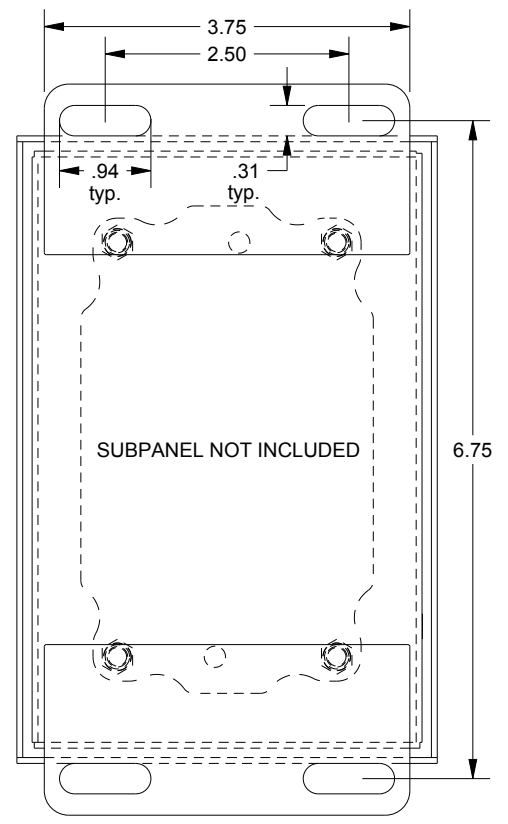

SAGINAW CONTROL & ENGINEERING

SCE-6044SC

TOP VIEW

LEFT SIDE VIEW

FRONT VIEW

RIGHT SIDE VIEW

EXTERNAL REAR VIEW

BOTTOM VIEW