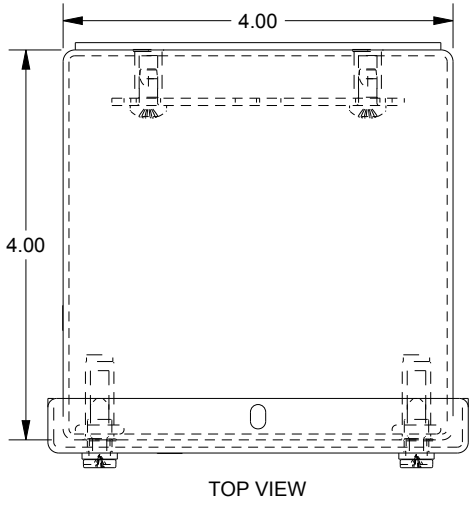

SAGINAW CONTROL & ENGINEERING

SCE-6044SC

TOP VIEW

LEFT SIDE VIEW

FRONT VIEW

RIGHT SIDE VIEW

EXTERNAL REAR VIEW

BOTTOM VIEW