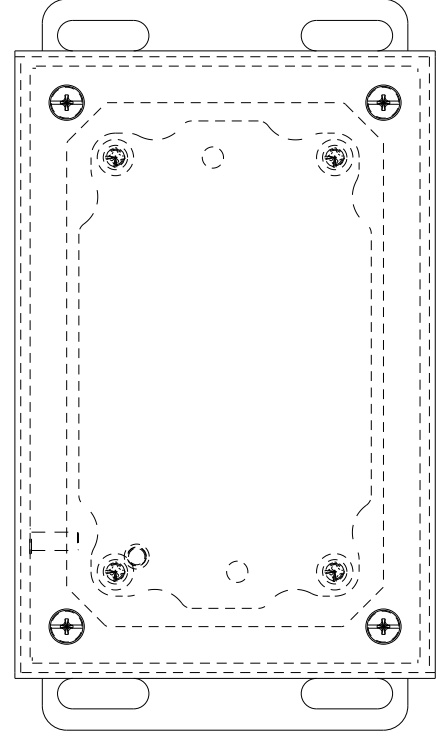

SAGINAW CONTROL & ENGINEERING

SCE-6044SC

TOP VIEW

LEFT SIDE VIEW

FRONT VIEW

RIGHT SIDE VIEW

EXTERNAL REAR VIEW

BOTTOM VIEW