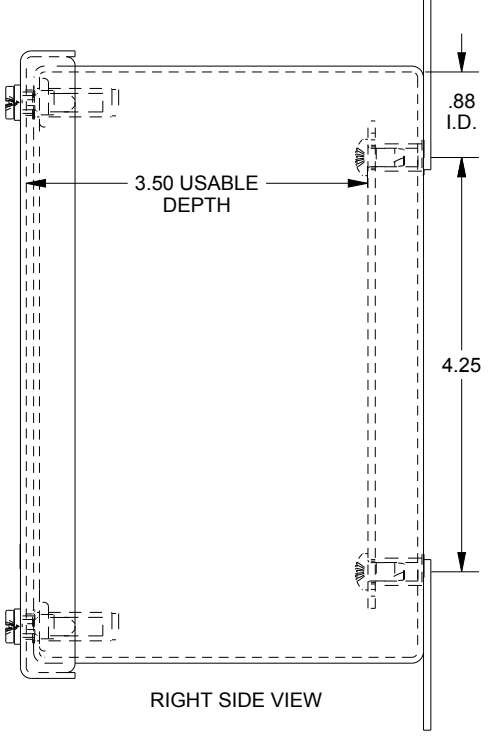

SAGINAW CONTROL & ENGINEERING

SCE-6044SC

TOP VIEW

LEFT SIDE VIEW

FRONT VIEW

RIGHT SIDE VIEW

EXTERNAL REAR VIEW

BOTTOM VIEW