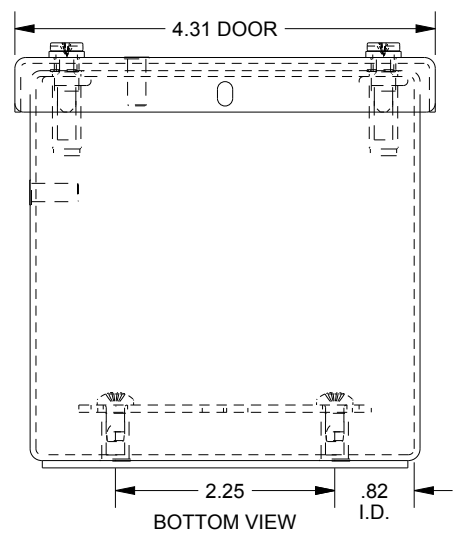

SAGINAW CONTROL & ENGINEERING

SCE-6044SC

TOP VIEW

LEFT SIDE VIEW

FRONT VIEW

RIGHT SIDE VIEW

EXTERNAL REAR VIEW

BOTTOM VIEW