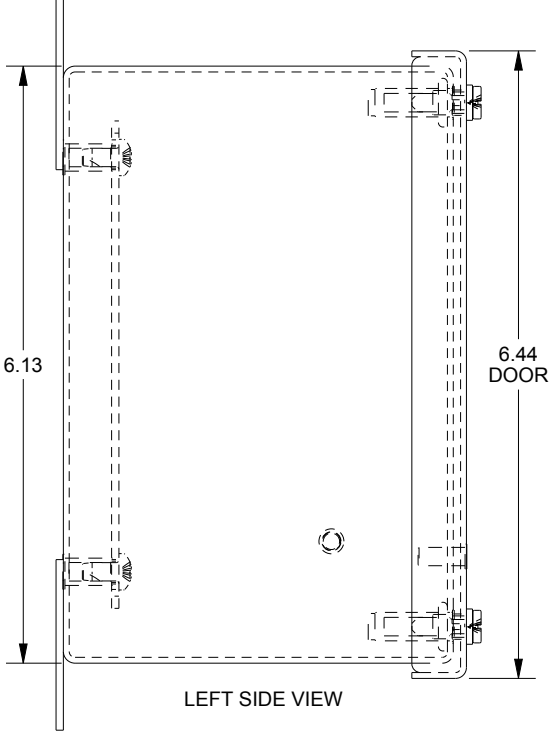

SAGINAW CONTROL & ENGINEERING

SCE-6044SC

TOP VIEW

LEFT SIDE VIEW

FRONT VIEW

RIGHT SIDE VIEW

EXTERNAL REAR VIEW

BOTTOM VIEW