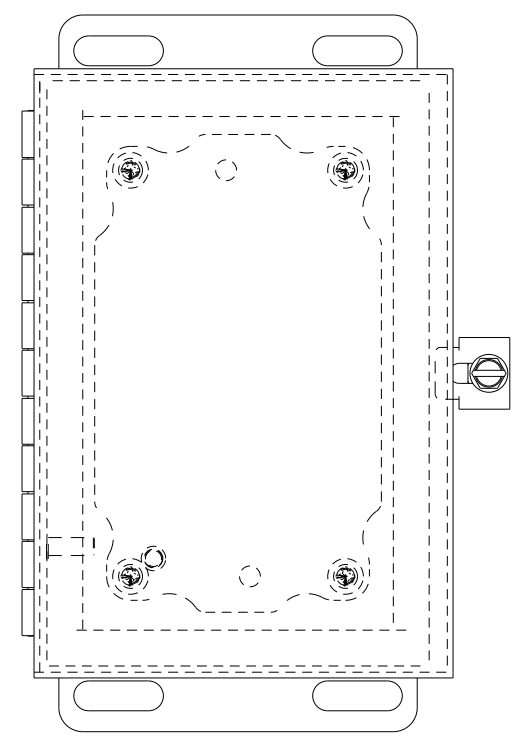

SAGINAW CONTROL & ENGINEERING SCE-6044CHNFSS

TOP VIEW

LEFT SIDE VIEW

FRONT VIEW

RIGHT SIDE VIEW

EXTERNAL REAR VIEW

BOTTOM VIEW