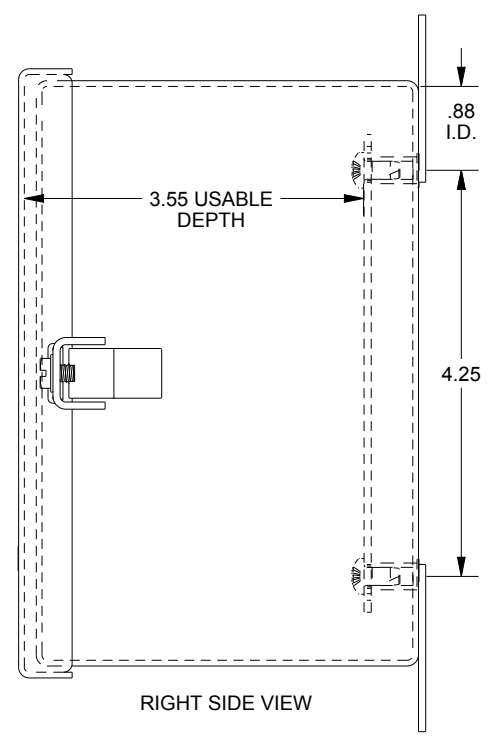

SAGINAW CONTROL & ENGINEERING SCE-6044CHNFSS

TOP VIEW

LEFT SIDE VIEW

FRONT VIEW

RIGHT SIDE VIEW

EXTERNAL REAR VIEW

BOTTOM VIEW