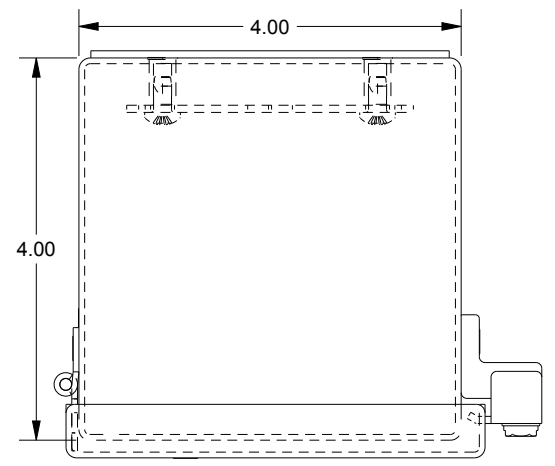

SAGINAW CONTROL & ENGINEERING SCE-6044CHNFSS

TOP VIEW

LEFT SIDE VIEW

FRONT VIEW

RIGHT SIDE VIEW

EXTERNAL REAR VIEW

BOTTOM VIEW