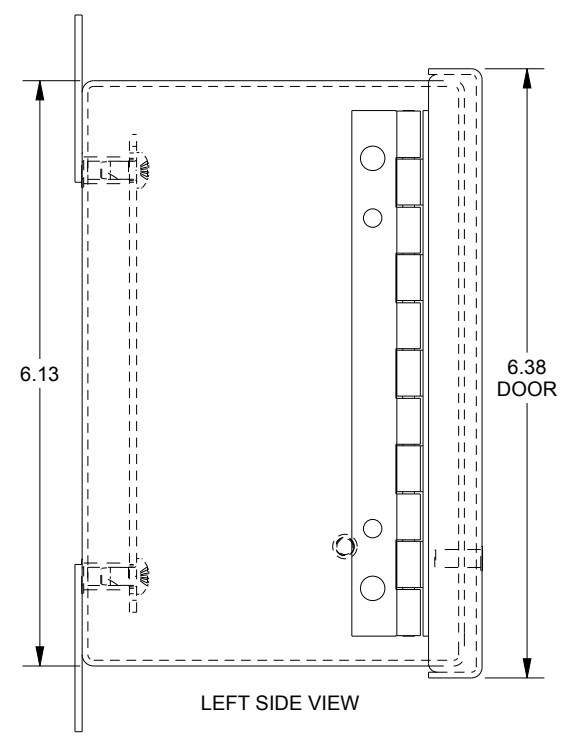

SAGINAW CONTROL & ENGINEERING SCE-6044CHNFSS

TOP VIEW

LEFT SIDE VIEW

FRONT VIEW

RIGHT SIDE VIEW

EXTERNAL REAR VIEW

BOTTOM VIEW