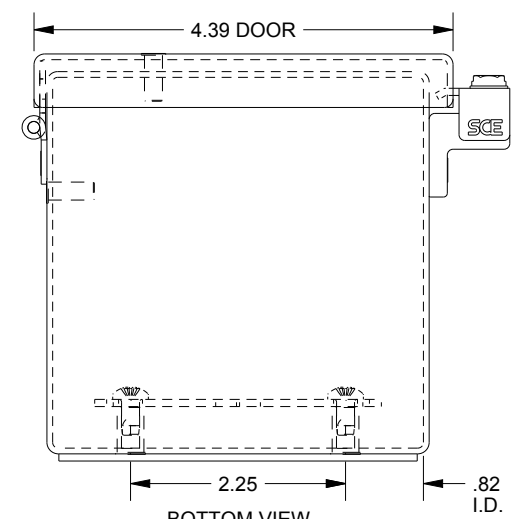

SAGINAW CONTROL & ENGINEERING SCE-6044CHNFSS

TOP VIEW

LEFT SIDE VIEW

FRONT VIEW

RIGHT SIDE VIEW

EXTERNAL REAR VIEW

BOTTOM VIEW