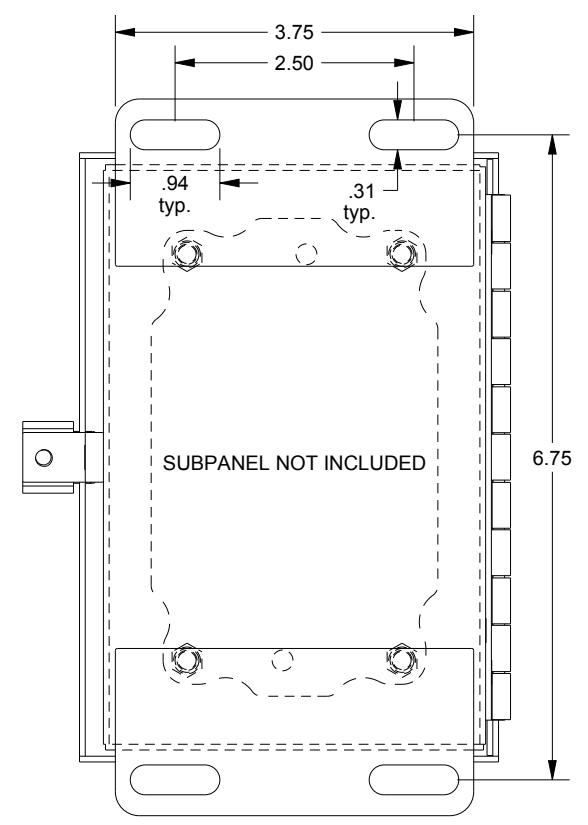

SAGINAW CONTROL & ENGINEERING SCE-6044CHNFSS

TOP VIEW

LEFT SIDE VIEW

FRONT VIEW

RIGHT SIDE VIEW

EXTERNAL REAR VIEW

BOTTOM VIEW