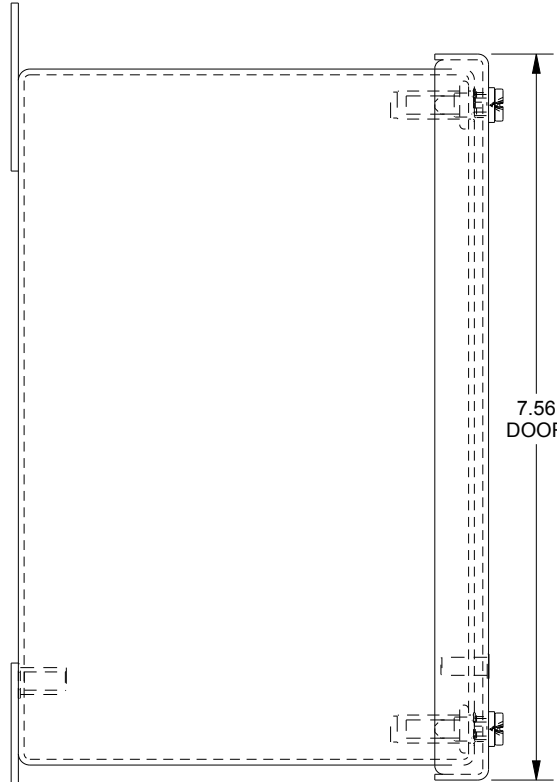

SAGINAW CONTROL & ENGINEERING

SCE-4SPBXI

TOP VIEW

BOTTOM VIEW

LEFT SIDE VIEW

FRONT VIEW

RIGHT SIDE VIEW

EXTERNAL REAR VIEW