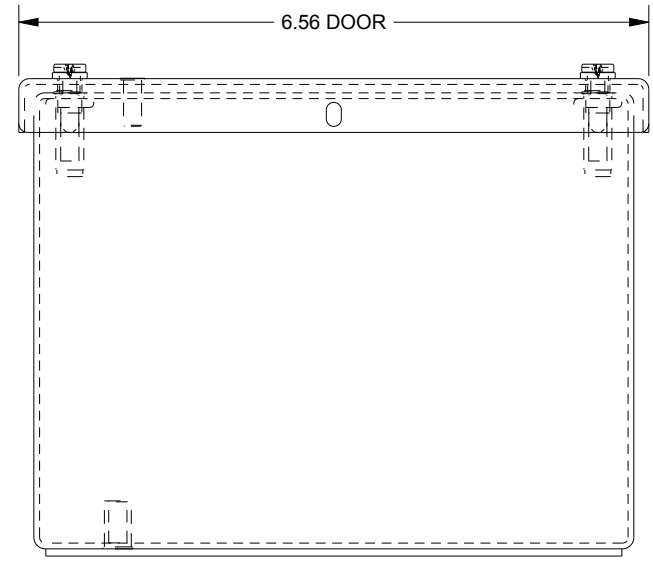

SAGINAW CONTROL & ENGINEERING

SCE-4SPBXI

TOP VIEW

BOTTOM VIEW

LEFT SIDE VIEW

FRONT VIEW

RIGHT SIDE VIEW

EXTERNAL REAR VIEW