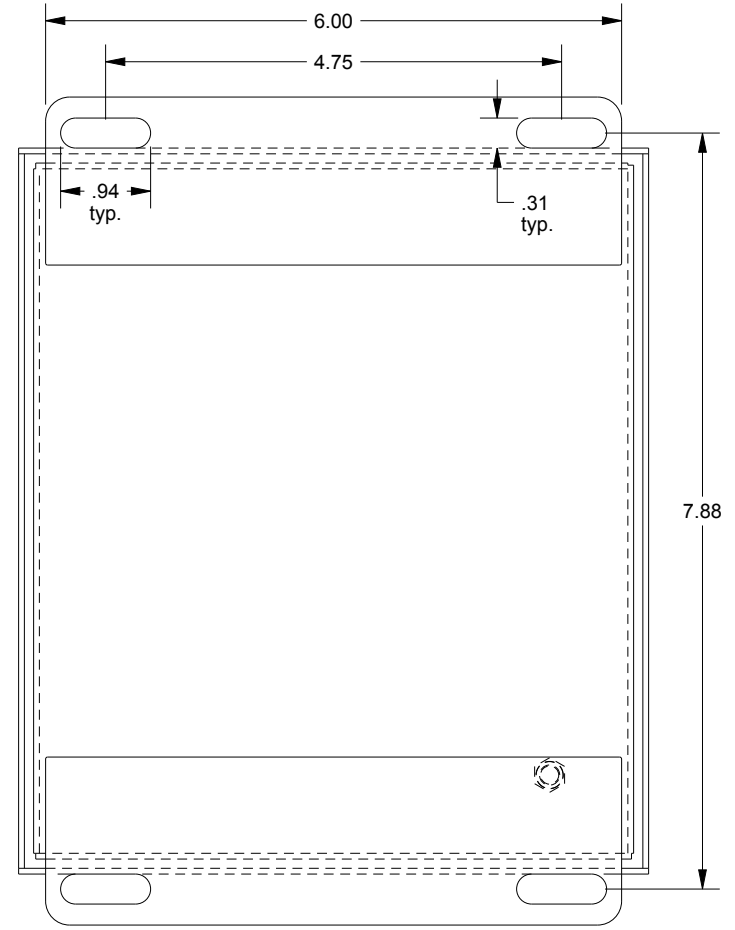

SAGINAW CONTROL & ENGINEERING

SCE-4SPBXI

TOP VIEW

BOTTOM VIEW

LEFT SIDE VIEW

FRONT VIEW

RIGHT SIDE VIEW

EXTERNAL REAR VIEW