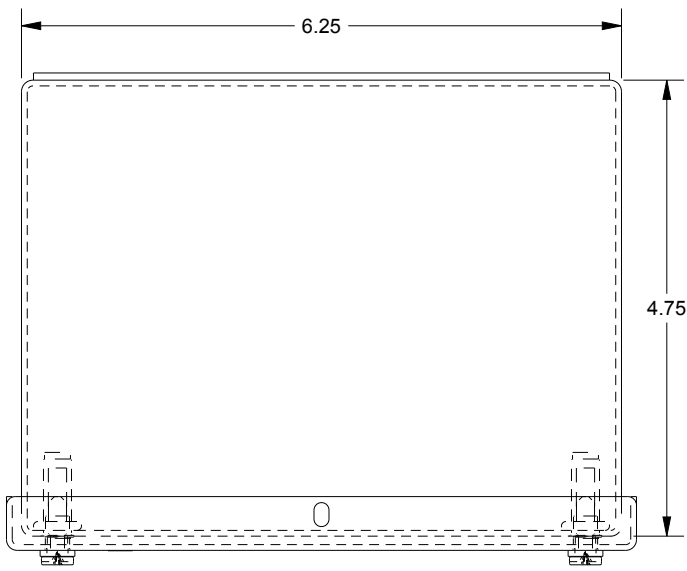

SAGINAW CONTROL & ENGINEERING

SCE-4SPBXI

TOP VIEW

BOTTOM VIEW

LEFT SIDE VIEW

FRONT VIEW

RIGHT SIDE VIEW

EXTERNAL REAR VIEW