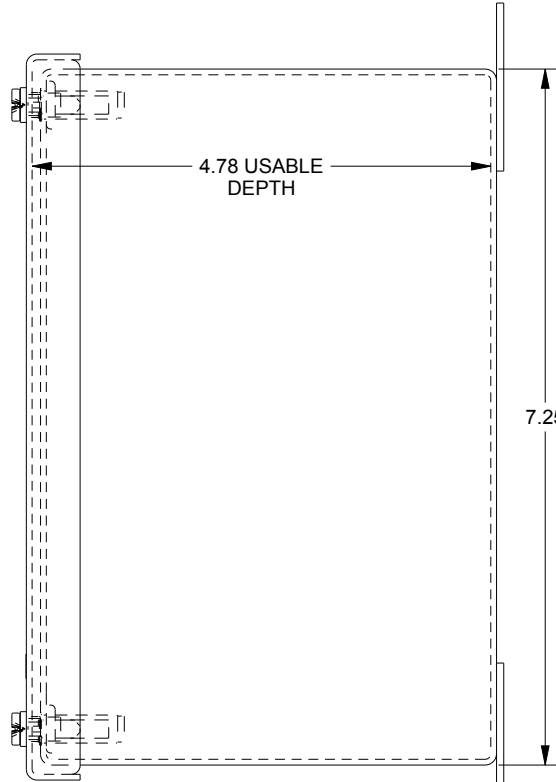

SAGINAW CONTROL & ENGINEERING

SCE-4SPBXI

TOP VIEW

BOTTOM VIEW

LEFT SIDE VIEW

FRONT VIEW

RIGHT SIDE VIEW

EXTERNAL REAR VIEW