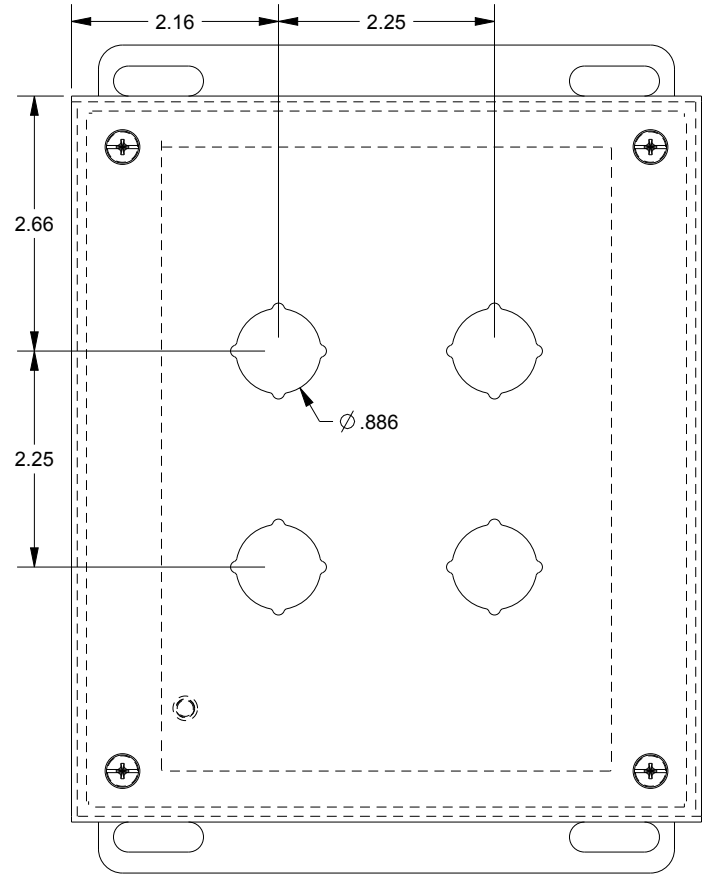

SAGINAW CONTROL & ENGINEERING

SCE-4SPBXI

TOP VIEW

BOTTOM VIEW

LEFT SIDE VIEW

FRONT VIEW

RIGHT SIDE VIEW

EXTERNAL REAR VIEW