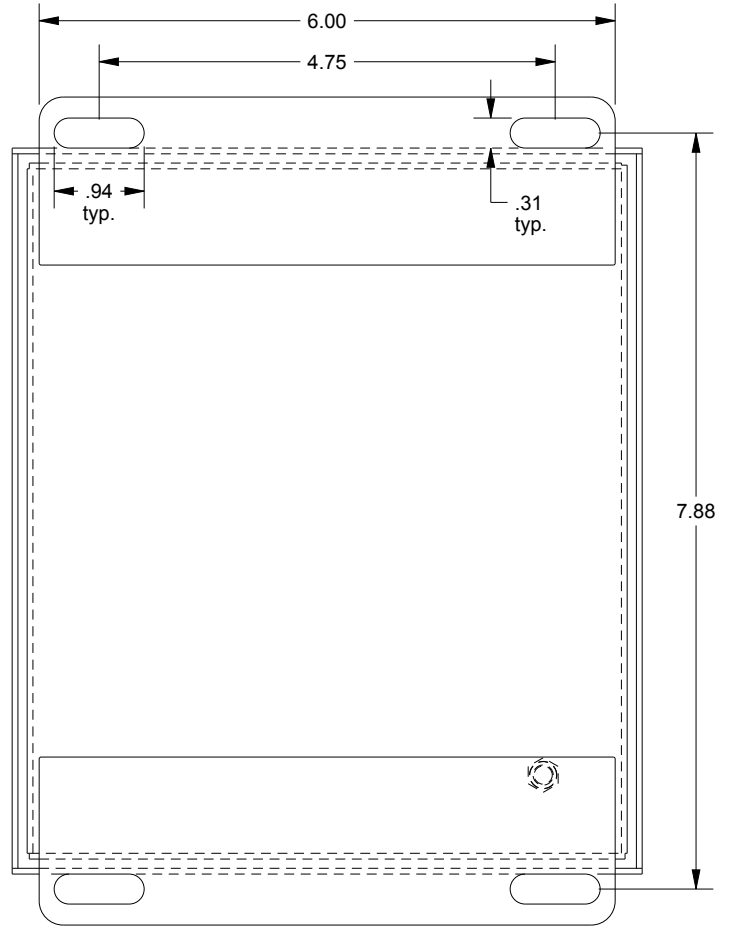

# SAGINAW CONTROL & ENGINEERING SCE-4SPBX

TOP VIEW

BOTTOM VIEW

LEFT SIDE VIEW

FRONT VIEW

RIGHT SIDE VIEW

EXTERNAL REAR VIEW