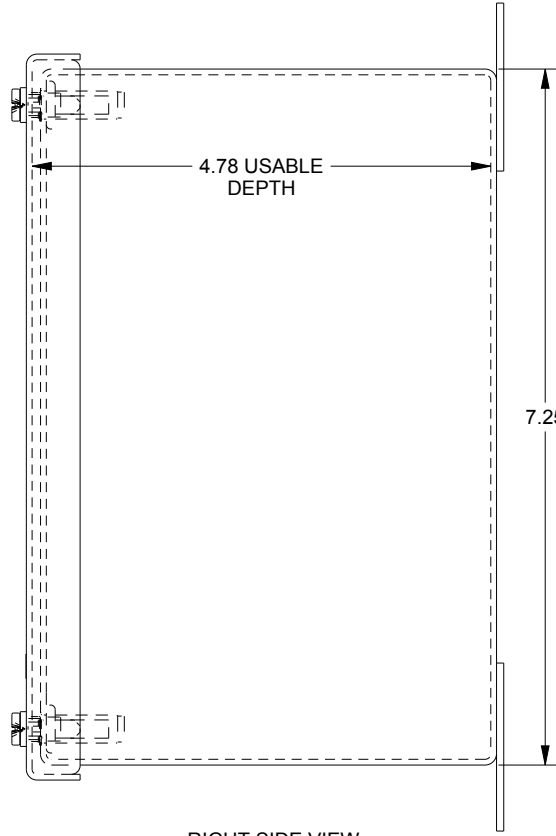

# SAGINAW CONTROL & ENGINEERING SCE-4SPBX

TOP VIEW

BOTTOM VIEW

LEFT SIDE VIEW

FRONT VIEW

RIGHT SIDE VIEW

EXTERNAL REAR VIEW