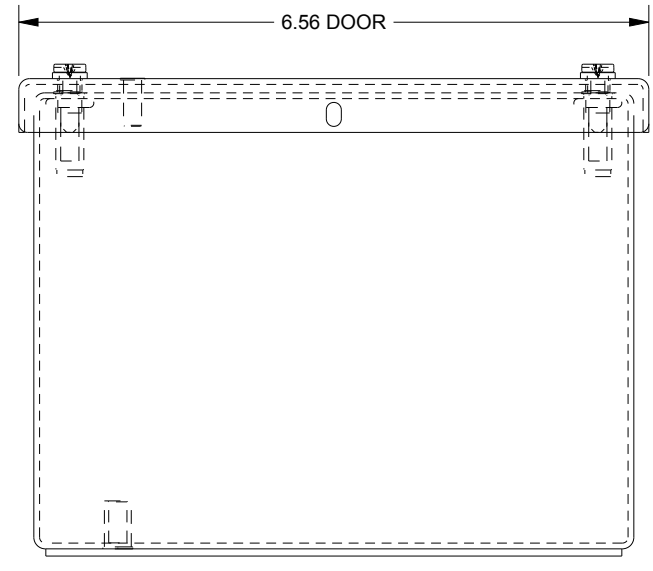

# SAGINAW CONTROL & ENGINEERING SCE-4SPBX

TOP VIEW

BOTTOM VIEW

LEFT SIDE VIEW

FRONT VIEW

RIGHT SIDE VIEW

EXTERNAL REAR VIEW