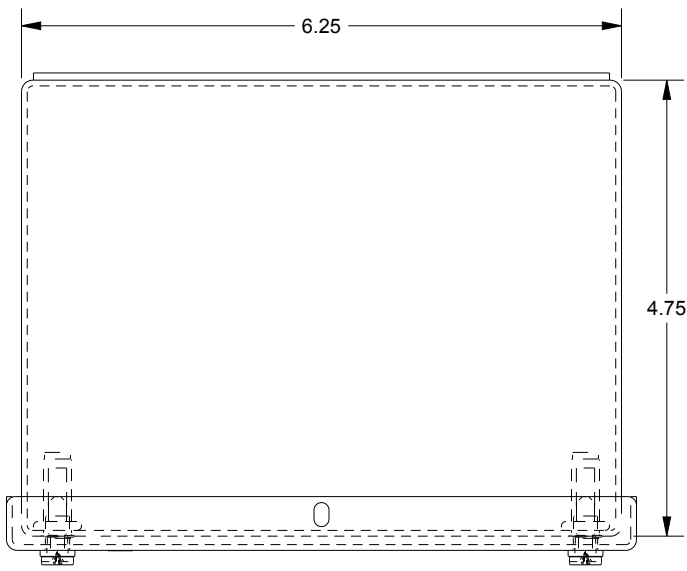

# SAGINAW CONTROL & ENGINEERING SCE-4SPBX

TOP VIEW

BOTTOM VIEW

LEFT SIDE VIEW

FRONT VIEW

RIGHT SIDE VIEW

EXTERNAL REAR VIEW