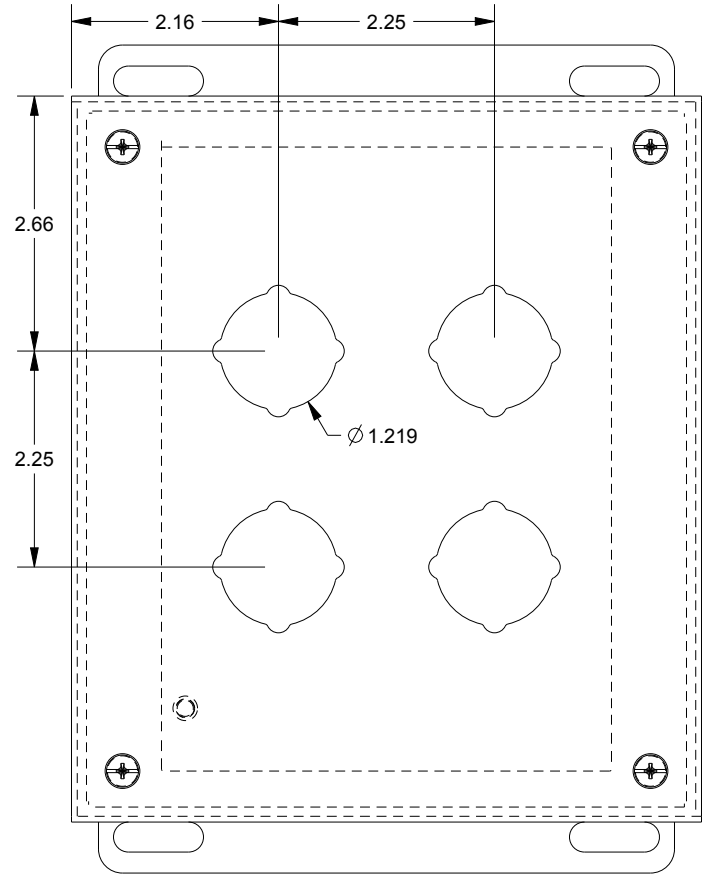

# SAGINAW CONTROL & ENGINEERING SCE-4SPBX

TOP VIEW

BOTTOM VIEW

LEFT SIDE VIEW

FRONT VIEW

RIGHT SIDE VIEW

EXTERNAL REAR VIEW