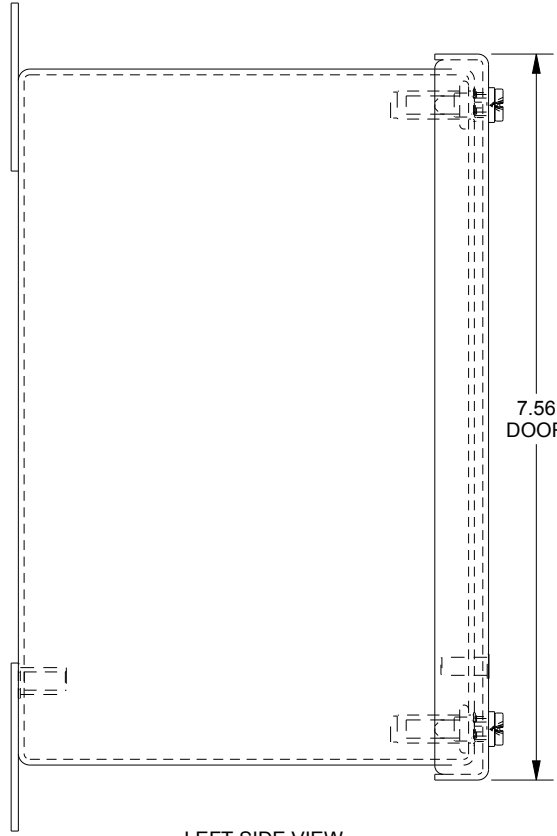

# SAGINAW CONTROL & ENGINEERING SCE-4SPBX

TOP VIEW

BOTTOM VIEW

LEFT SIDE VIEW

FRONT VIEW

RIGHT SIDE VIEW

EXTERNAL REAR VIEW