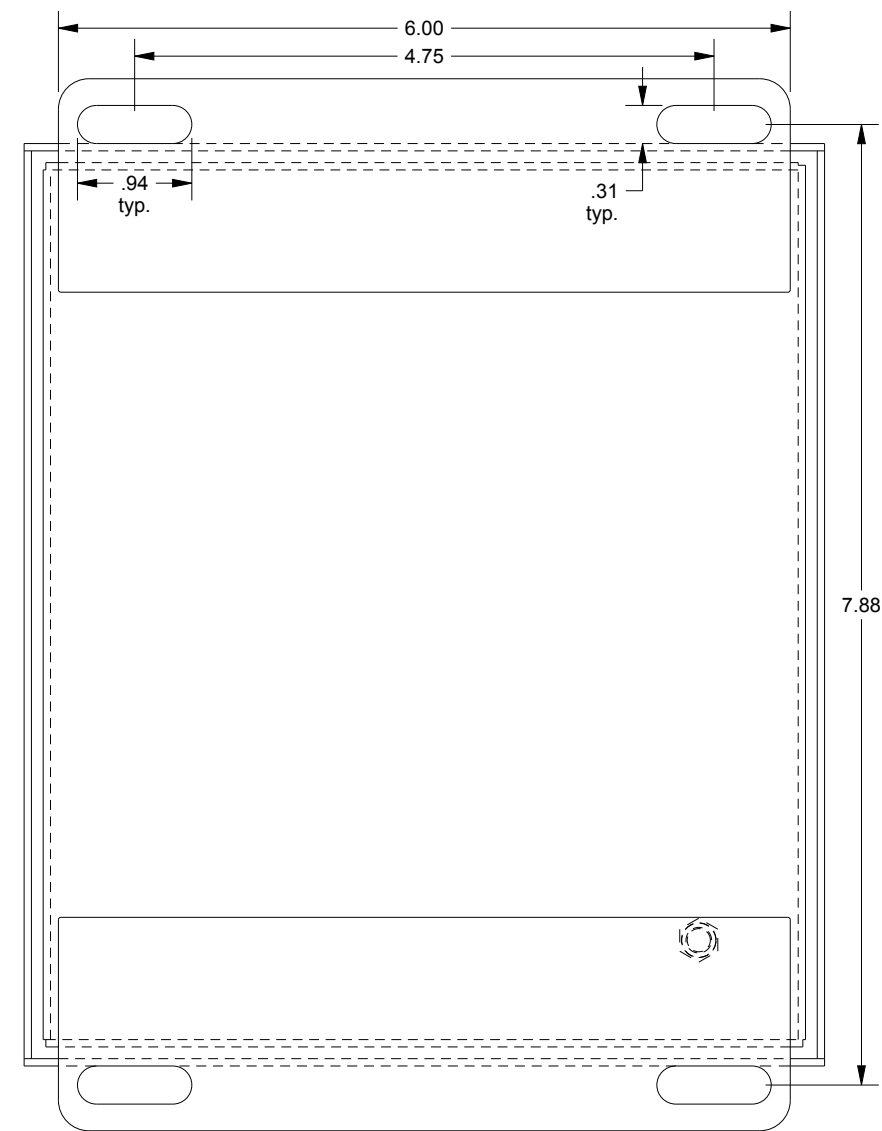

SAGINAW CONTROL & ENGINEERING

SCE-4SPBSSI

TOP VIEW

BOTTOM VIEW

LEFT SIDE VIEW

FRONT VIEW

RIGHT SIDE VIEW

EXTERNAL REAR VIEW