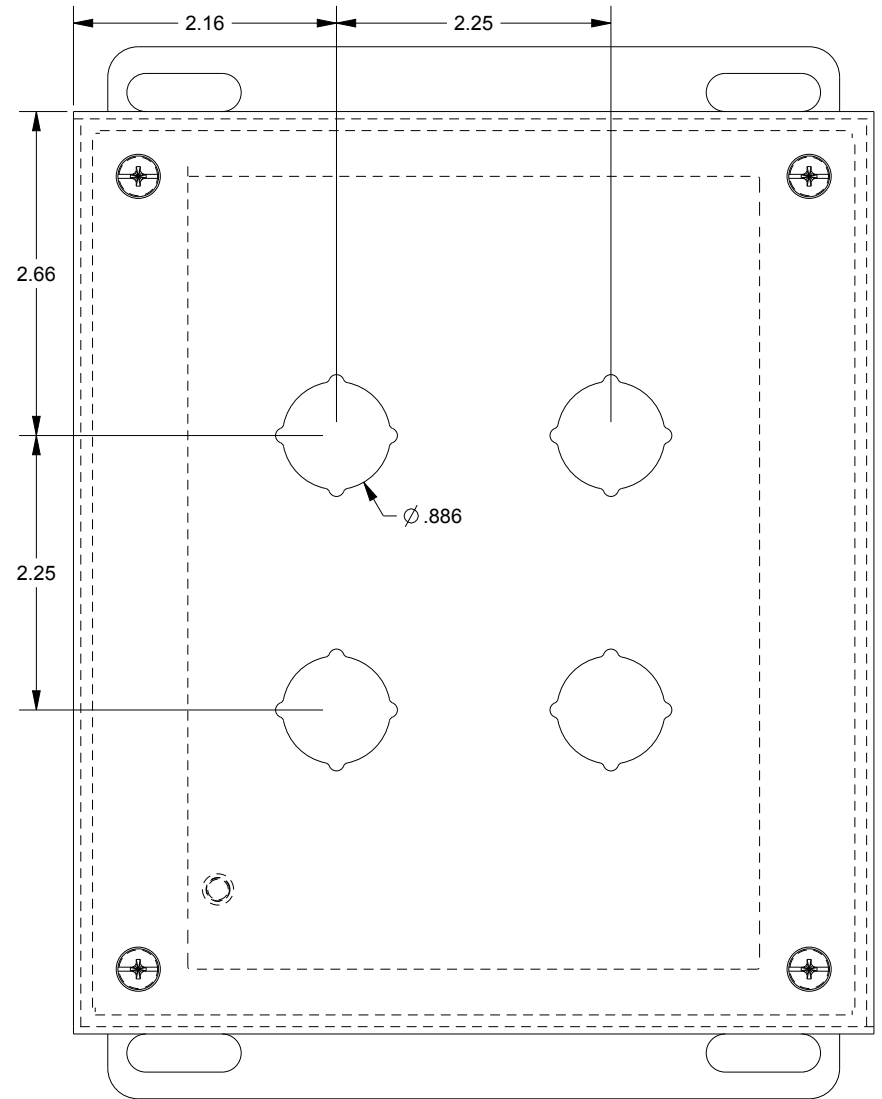

SAGINAW CONTROL & ENGINEERING

SCE-4SPBSSI

TOP VIEW

BOTTOM VIEW

LEFT SIDE VIEW

FRONT VIEW

RIGHT SIDE VIEW

EXTERNAL REAR VIEW