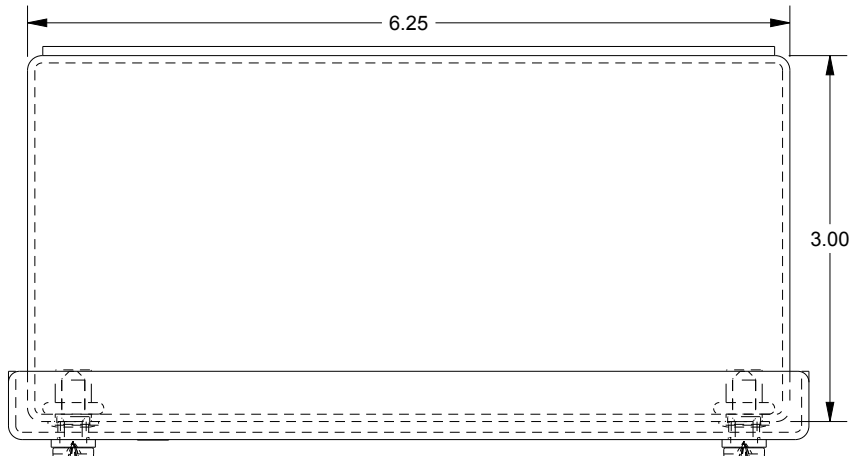

SAGINAW CONTROL & ENGINEERING

SCE-4SPBSSI

TOP VIEW

BOTTOM VIEW

LEFT SIDE VIEW

FRONT VIEW

RIGHT SIDE VIEW

EXTERNAL REAR VIEW