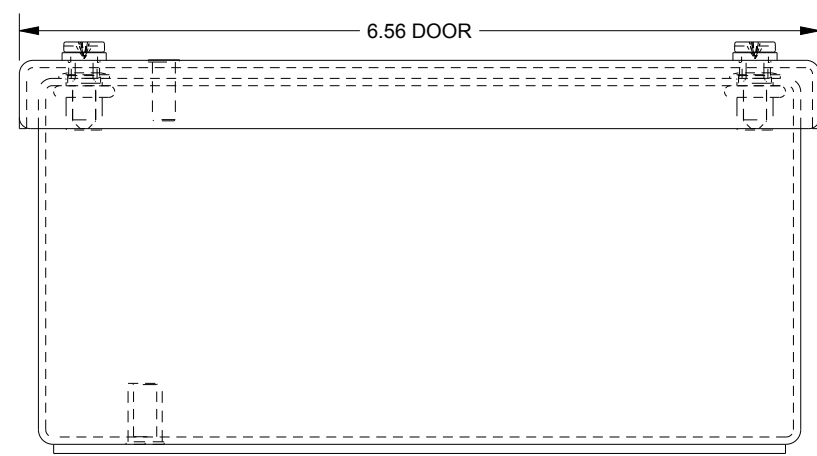

SAGINAW CONTROL & ENGINEERING

SCE-4SPBSSI

TOP VIEW

BOTTOM VIEW

LEFT SIDE VIEW

FRONT VIEW

RIGHT SIDE VIEW

EXTERNAL REAR VIEW