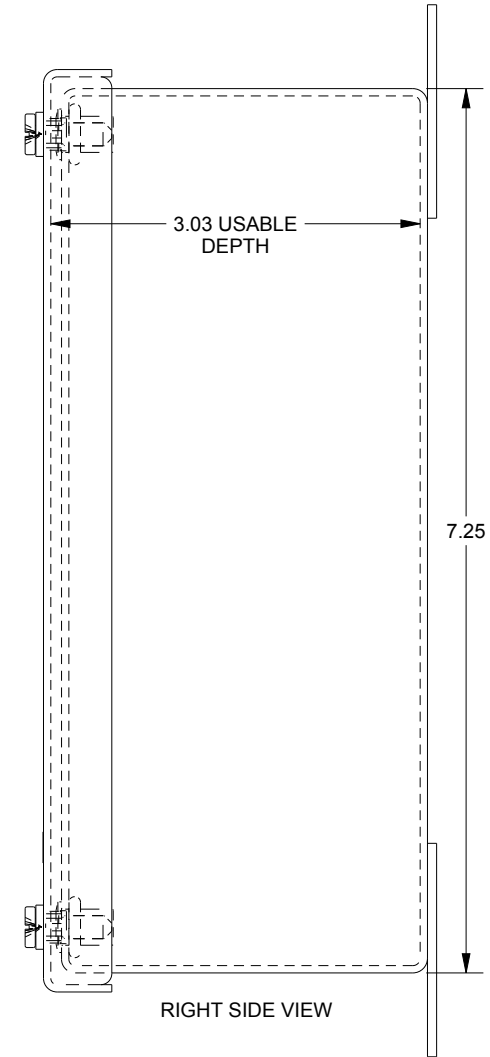

SAGINAW CONTROL & ENGINEERING

SCE-4SPBSSI

TOP VIEW

BOTTOM VIEW

LEFT SIDE VIEW

FRONT VIEW

RIGHT SIDE VIEW

EXTERNAL REAR VIEW