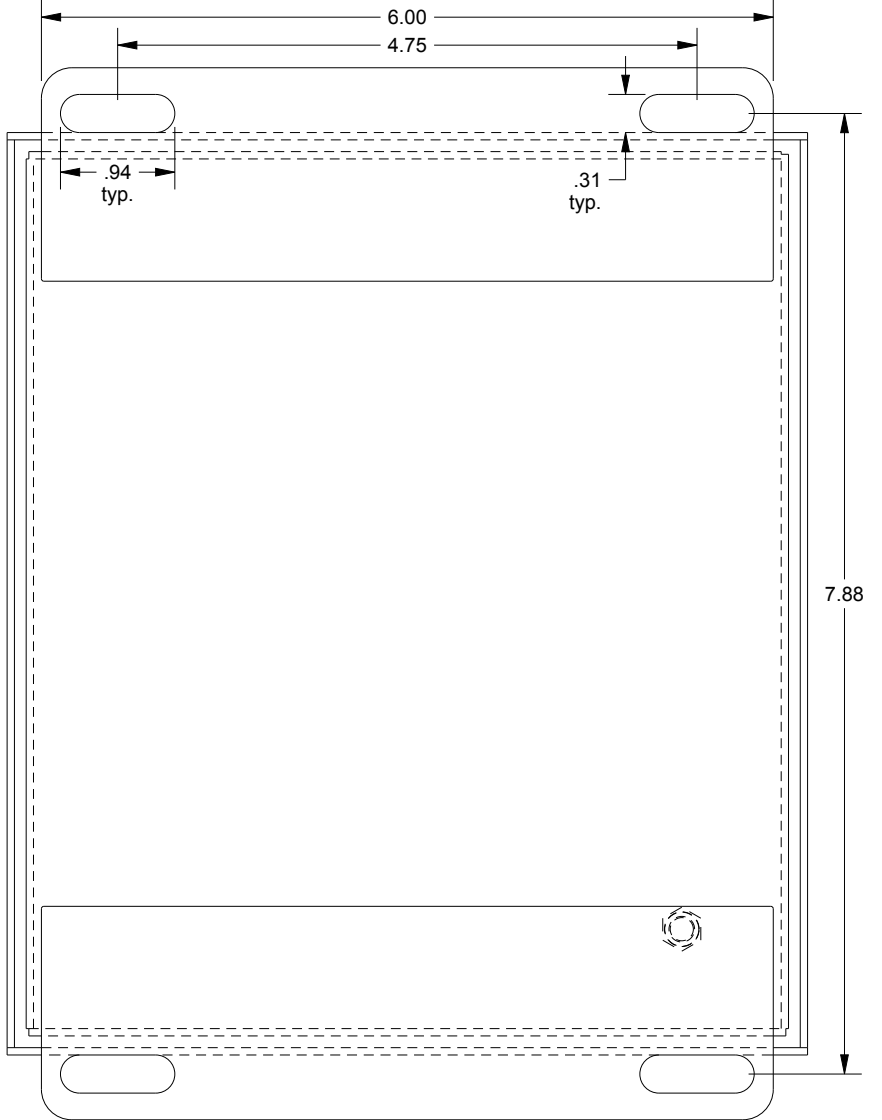

SAGINAW CONTROL & ENGINEERING SCE-4SPBSS

TOP VIEW

BOTTOM VIEW

LEFT SIDE VIEW

FRONT VIEW

RIGHT SIDE VIEW

EXTERNAL REAR VIEW