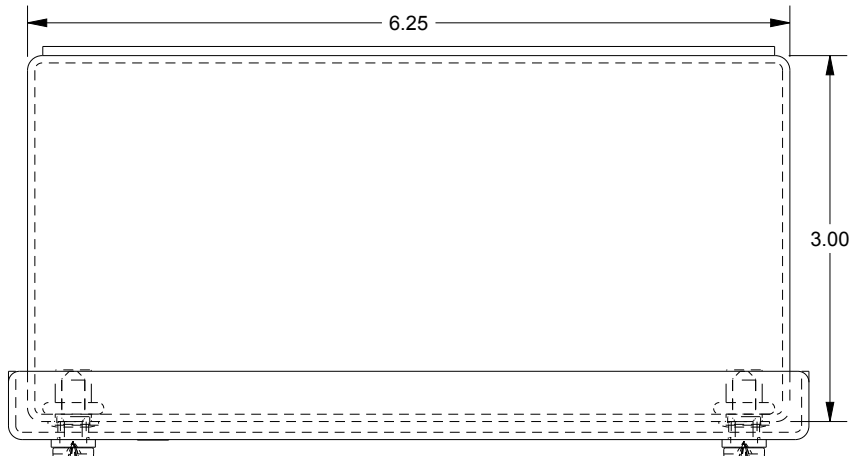

SAGINAW CONTROL & ENGINEERING SCE-4SPBSS

TOP VIEW

BOTTOM VIEW

LEFT SIDE VIEW

FRONT VIEW

RIGHT SIDE VIEW

EXTERNAL REAR VIEW