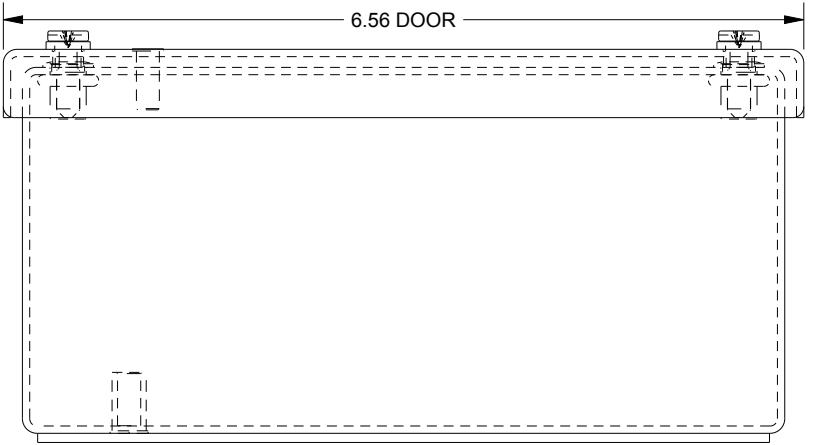

SAGINAW CONTROL & ENGINEERING SCE-4SPBSS

TOP VIEW

BOTTOM VIEW

LEFT SIDE VIEW

FRONT VIEW

RIGHT SIDE VIEW

EXTERNAL REAR VIEW