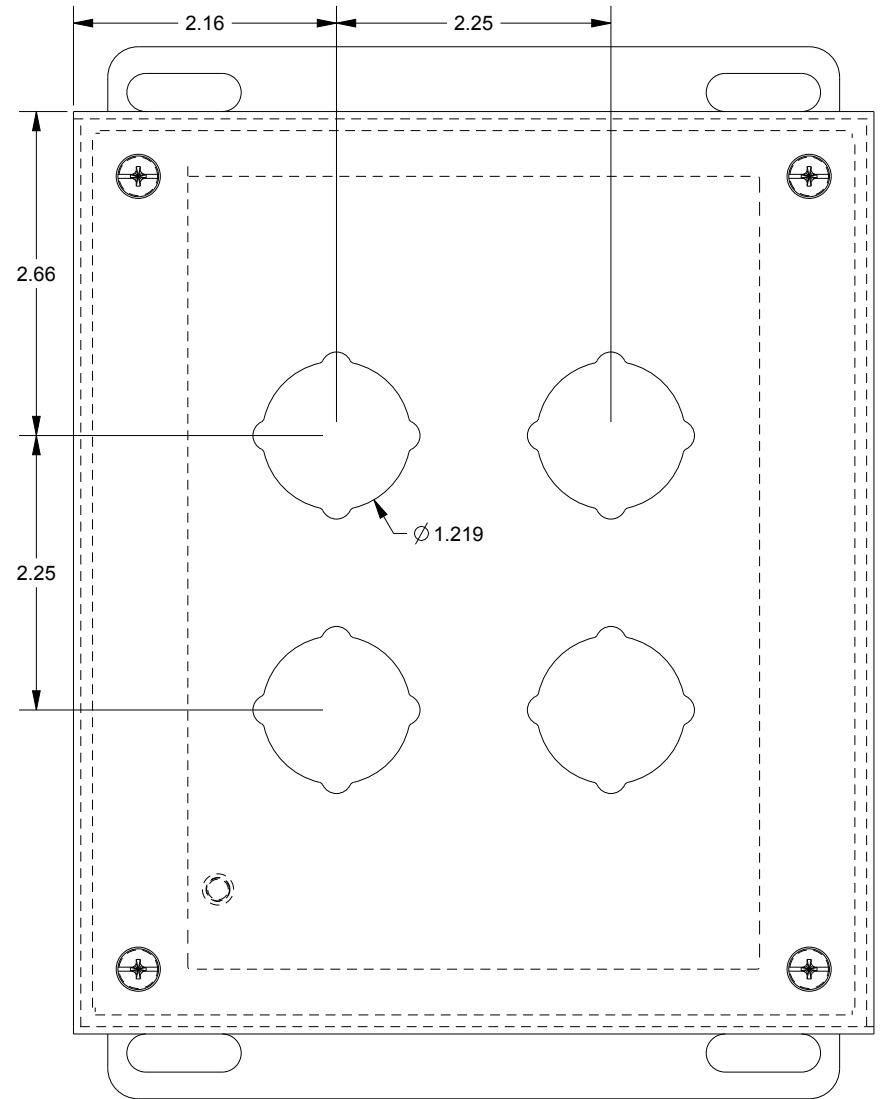

SAGINAW CONTROL & ENGINEERING SCE-4SPBSS

TOP VIEW

BOTTOM VIEW

LEFT SIDE VIEW

FRONT VIEW

RIGHT SIDE VIEW

EXTERNAL REAR VIEW