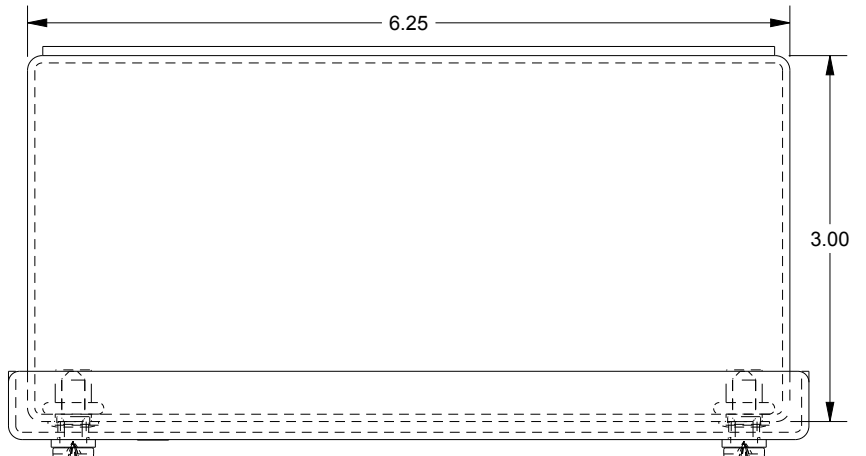

SAGINAW CONTROL & ENGINEERING

SCE-4SPBSS6I

TOP VIEW

BOTTOM VIEW

LEFT SIDE VIEW

FRONT VIEW

RIGHT SIDE VIEW

EXTERNAL REAR VIEW