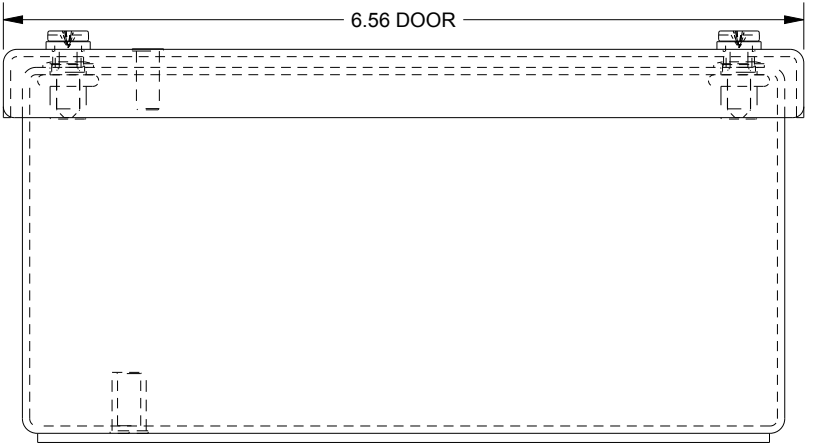

SAGINAW CONTROL & ENGINEERING

SCE-4SPBSS6I

TOP VIEW

BOTTOM VIEW

LEFT SIDE VIEW

FRONT VIEW

RIGHT SIDE VIEW

EXTERNAL REAR VIEW