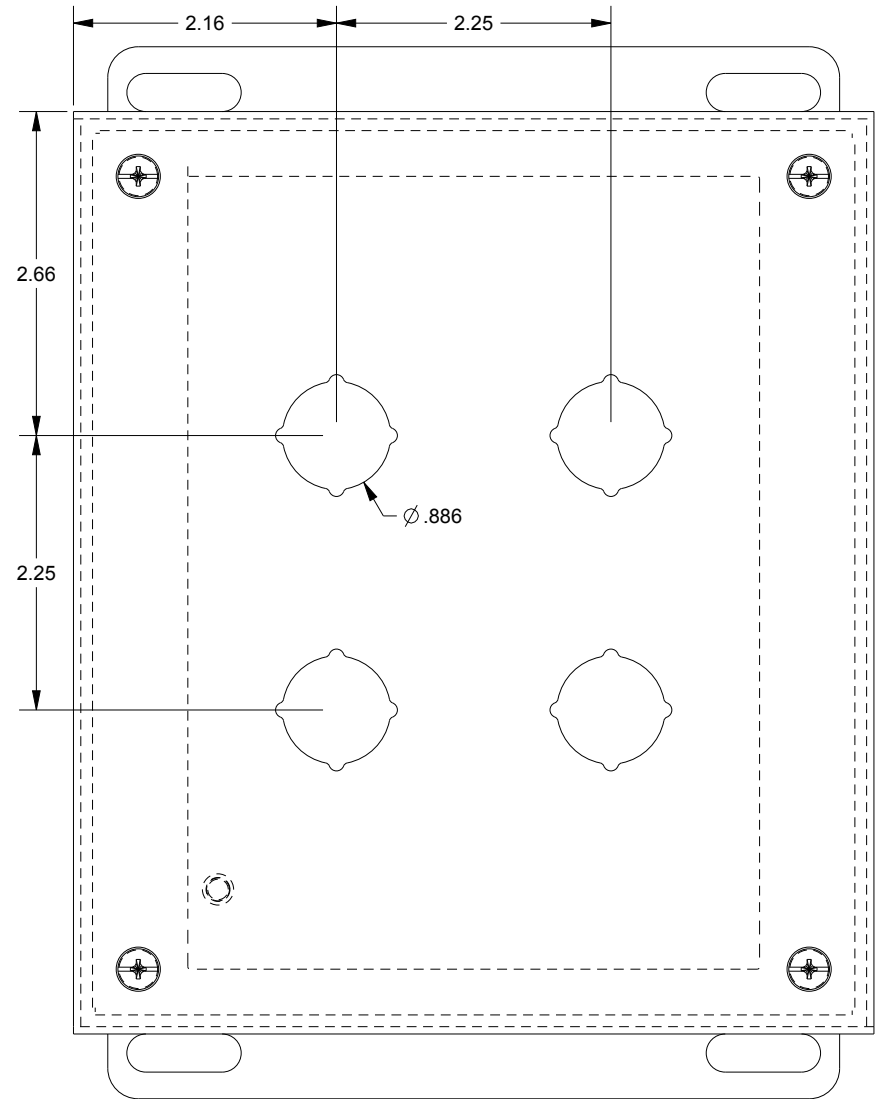

SAGINAW CONTROL & ENGINEERING

SCE-4SPBSS6I

TOP VIEW

BOTTOM VIEW

LEFT SIDE VIEW

FRONT VIEW

RIGHT SIDE VIEW

EXTERNAL REAR VIEW