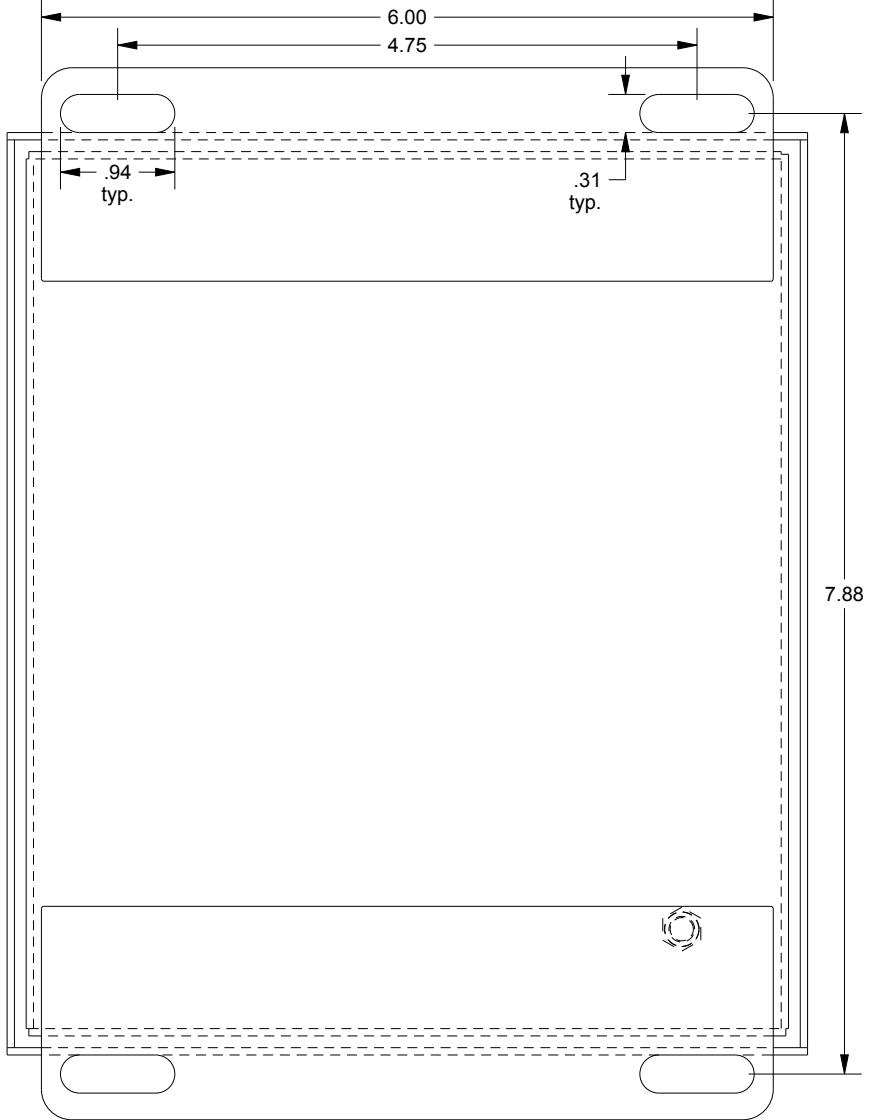

SAGINAW CONTROL & ENGINEERING

SCE-4SPBSS6I

TOP VIEW

BOTTOM VIEW

LEFT SIDE VIEW

FRONT VIEW

RIGHT SIDE VIEW

EXTERNAL REAR VIEW