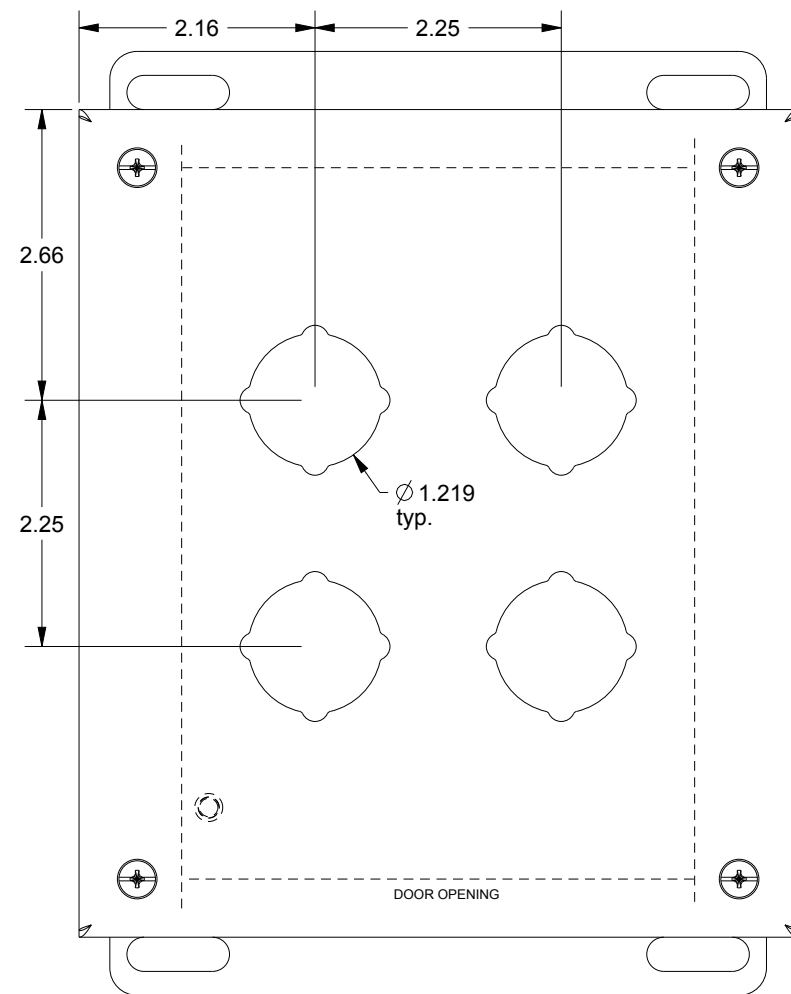

SAGINAW CONTROL & ENGINEERING

SCE-4SPBSS6

TOP VIEW

BOTTOM VIEW

LEFT SIDE VIEW

FRONT VIEW

RIGHT SIDE VIEW

EXTERNAL REAR VIEW