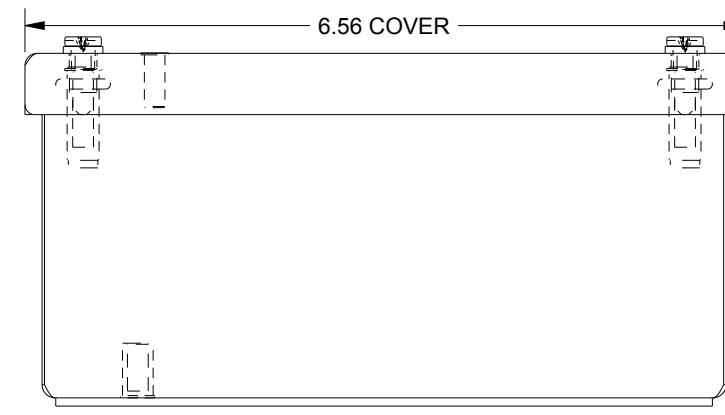

SAGINAW CONTROL & ENGINEERING

SCE-4SPBSS6

TOP VIEW

BOTTOM VIEW

LEFT SIDE VIEW

FRONT VIEW

RIGHT SIDE VIEW

EXTERNAL REAR VIEW