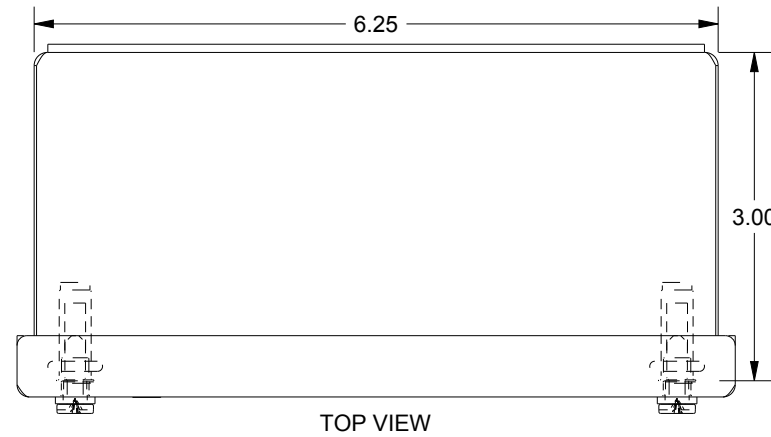

SAGINAW CONTROL & ENGINEERING

SCE-4SPBSS6

TOP VIEW

BOTTOM VIEW

LEFT SIDE VIEW

FRONT VIEW

RIGHT SIDE VIEW

EXTERNAL REAR VIEW