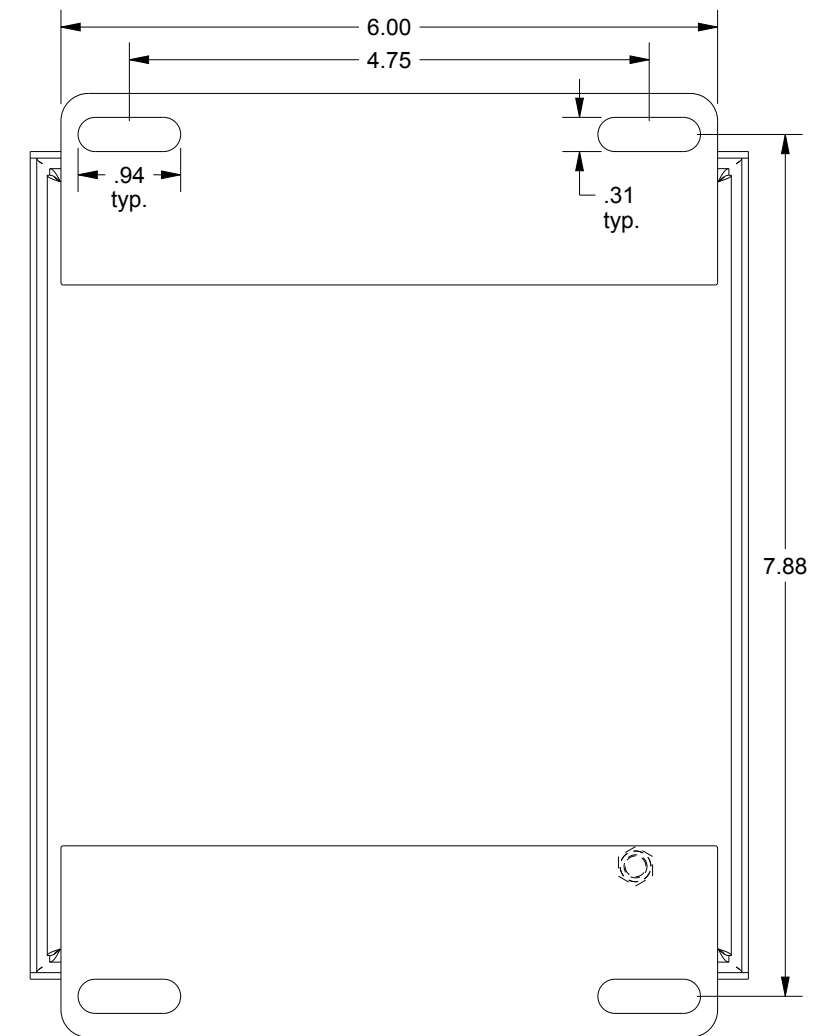

SAGINAW CONTROL & ENGINEERING

SCE-4SPBSS6

TOP VIEW

BOTTOM VIEW

LEFT SIDE VIEW

FRONT VIEW

RIGHT SIDE VIEW

EXTERNAL REAR VIEW