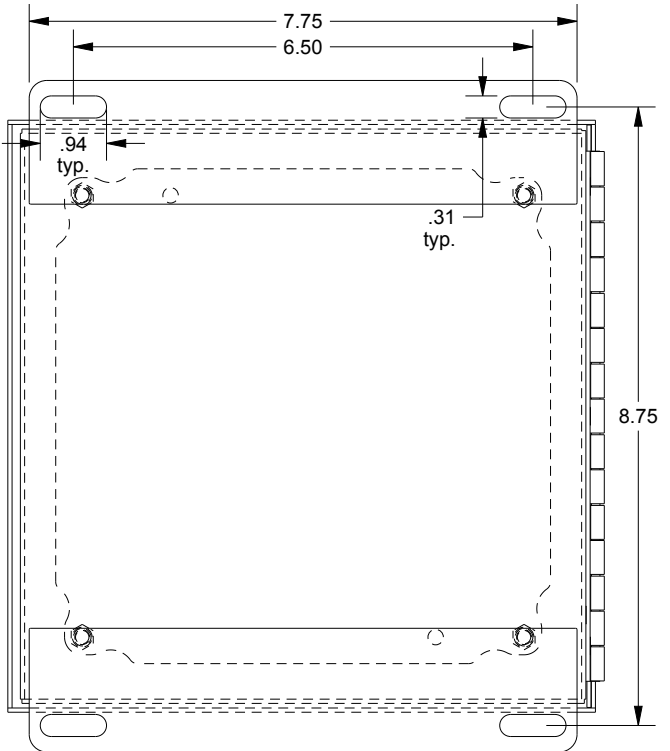

SAGINAW CONTROL & ENGINEERING SCE-4SPBH

TOP VIEW

LEFT SIDE VIEW

FRONT VIEW

RIGHT SIDE VIEW

EXTERNAL REAR VIEW

BOTTOM VIEW