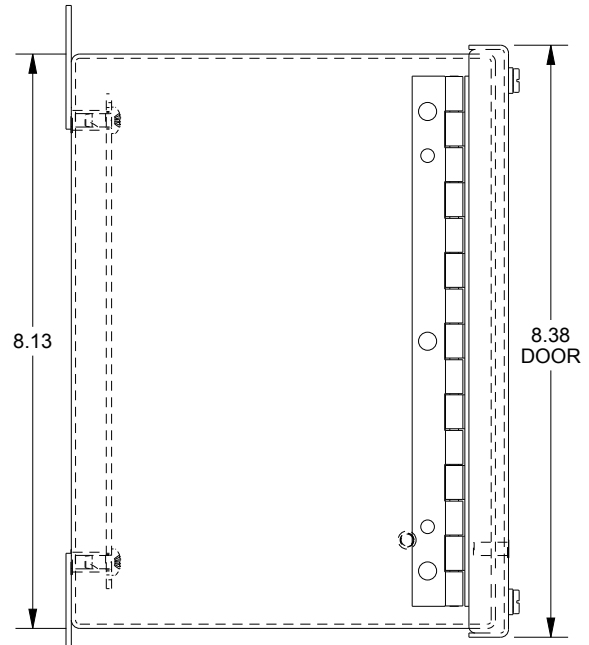

SAGINAW CONTROL & ENGINEERING SCE-4SPBH

TOP VIEW

LEFT SIDE VIEW

FRONT VIEW

RIGHT SIDE VIEW

EXTERNAL REAR VIEW

BOTTOM VIEW