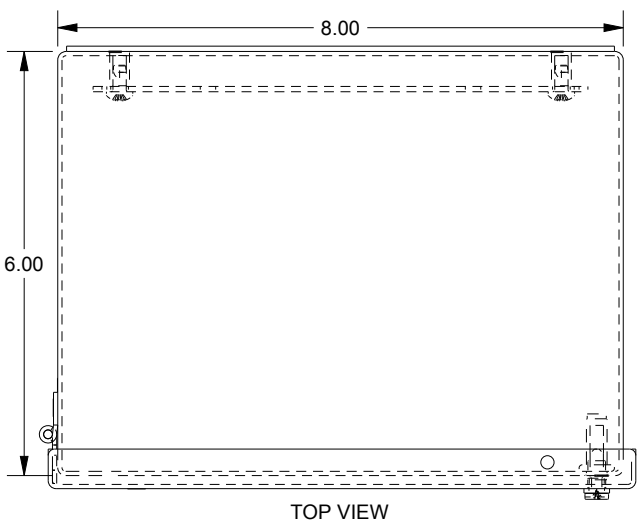

SAGINAW CONTROL & ENGINEERING SCE-4SPBH

TOP VIEW

LEFT SIDE VIEW

FRONT VIEW

RIGHT SIDE VIEW

EXTERNAL REAR VIEW

BOTTOM VIEW