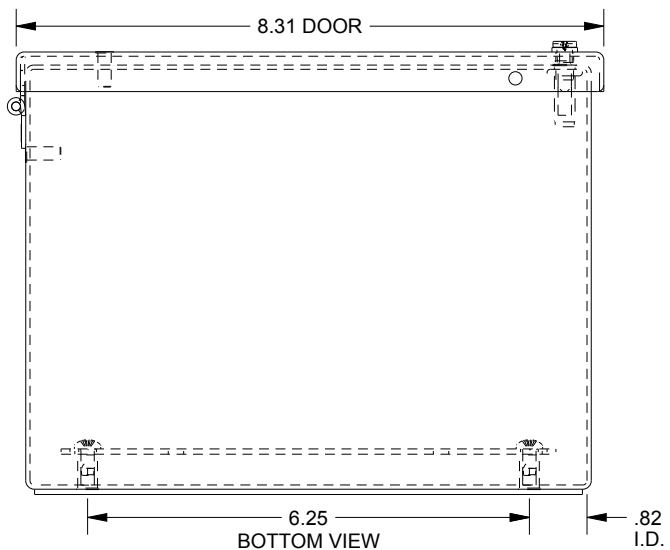

SAGINAW CONTROL & ENGINEERING SCE-4SPBH

TOP VIEW

LEFT SIDE VIEW

FRONT VIEW

RIGHT SIDE VIEW

EXTERNAL REAR VIEW

BOTTOM VIEW