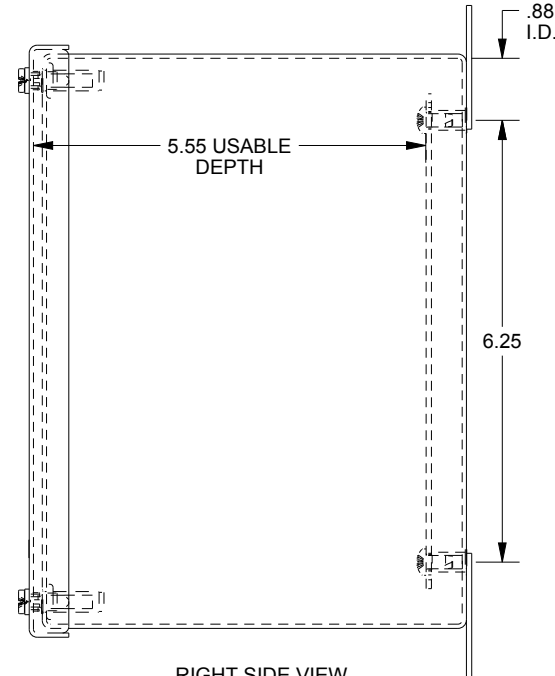

SAGINAW CONTROL & ENGINEERING SCE-4SPBH

TOP VIEW

LEFT SIDE VIEW

FRONT VIEW

RIGHT SIDE VIEW

EXTERNAL REAR VIEW

BOTTOM VIEW