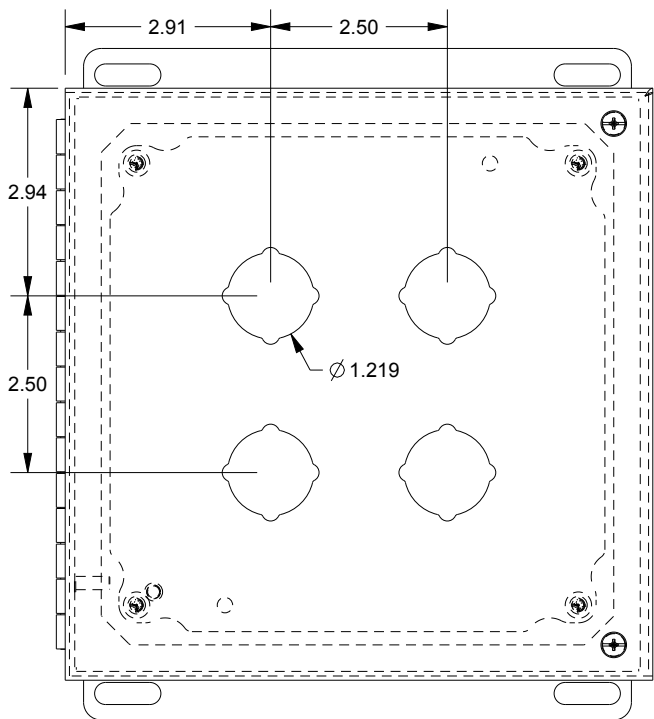

SAGINAW CONTROL & ENGINEERING SCE-4SPBH

TOP VIEW

LEFT SIDE VIEW

FRONT VIEW

RIGHT SIDE VIEW

EXTERNAL REAR VIEW

BOTTOM VIEW