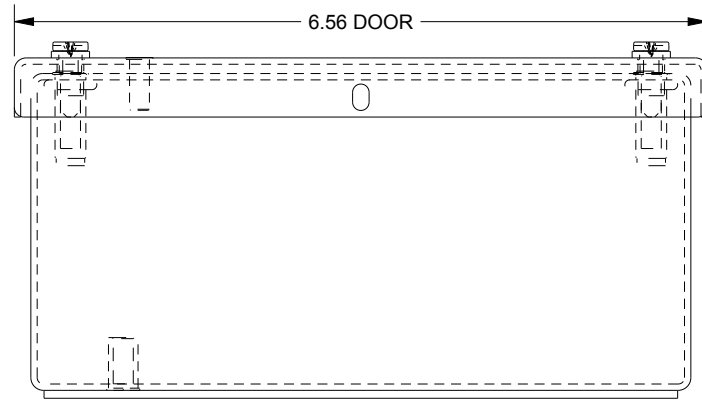

SAGINAW CONTROL & ENGINEERING SCE-4SPB

TOP VIEW

BOTTOM VIEW

LEFT SIDE VIEW

FRONT VIEW

RIGHT SIDE VIEW

EXTERNAL REAR VIEW