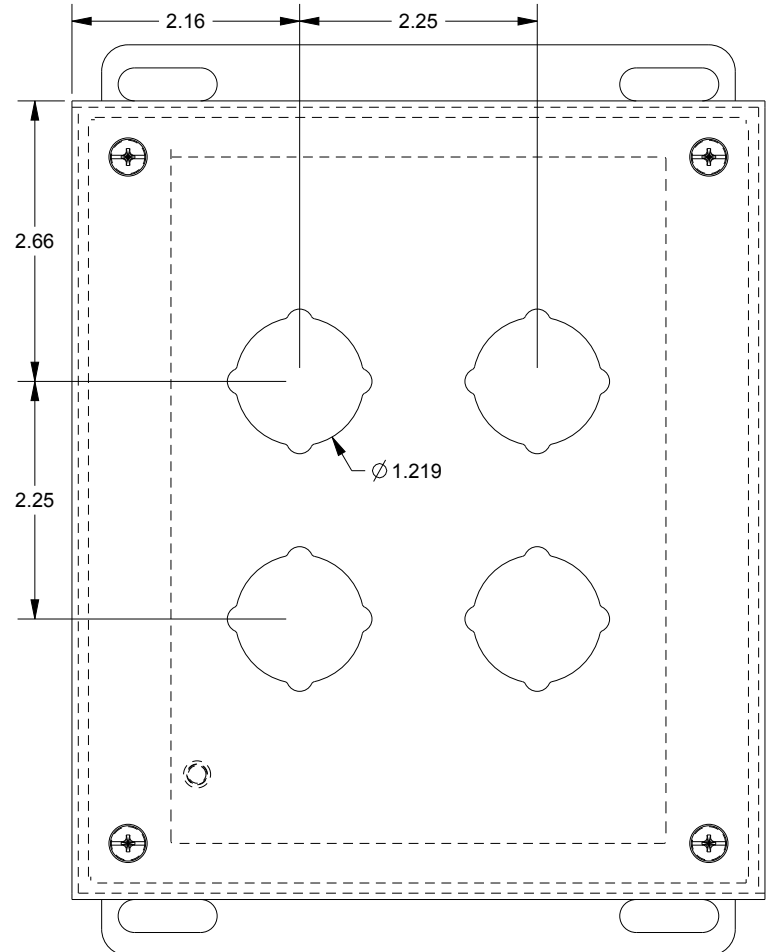

SAGINAW CONTROL & ENGINEERING SCE-4SPB

TOP VIEW

BOTTOM VIEW

LEFT SIDE VIEW

FRONT VIEW

RIGHT SIDE VIEW

EXTERNAL REAR VIEW