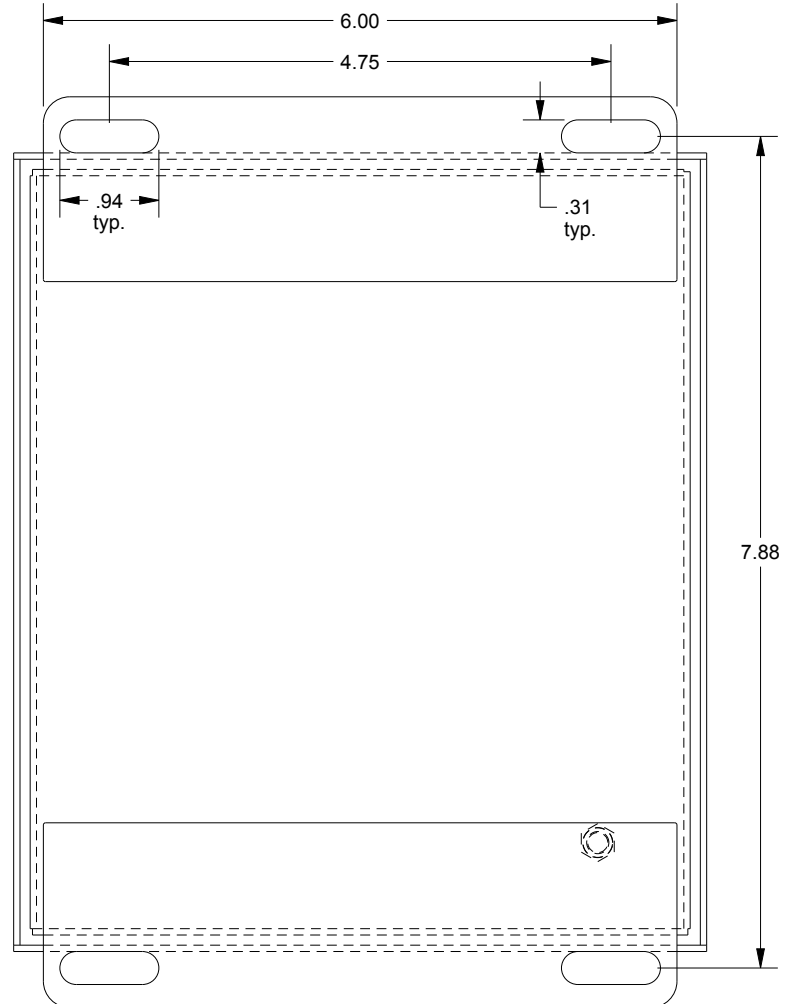

SAGINAW CONTROL & ENGINEERING SCE-4SPB

TOP VIEW

BOTTOM VIEW

LEFT SIDE VIEW

FRONT VIEW

RIGHT SIDE VIEW

EXTERNAL REAR VIEW