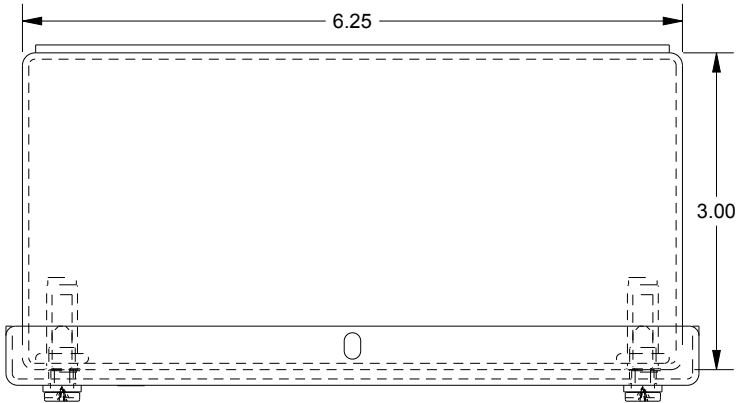

SAGINAW CONTROL & ENGINEERING SCE-4SPB

TOP VIEW

BOTTOM VIEW

LEFT SIDE VIEW

FRONT VIEW

RIGHT SIDE VIEW

EXTERNAL REAR VIEW