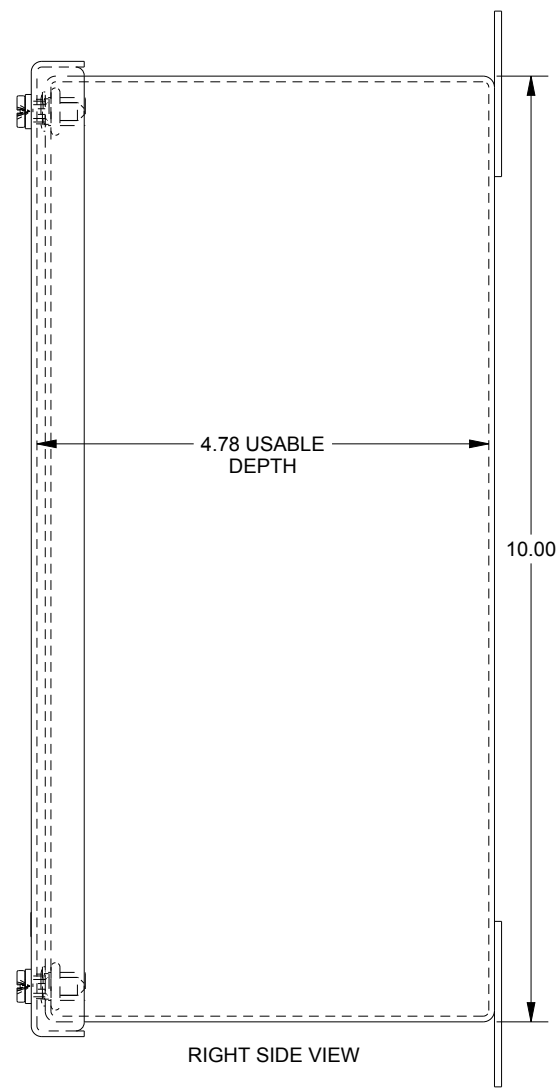

SAGINAW CONTROL & ENGINEERING SCE-4PBXSS

TOP VIEW

BOTTOM VIEW

LEFT SIDE VIEW

FRONT VIEW

RIGHT SIDE VIEW

EXTERNAL REAR VIEW