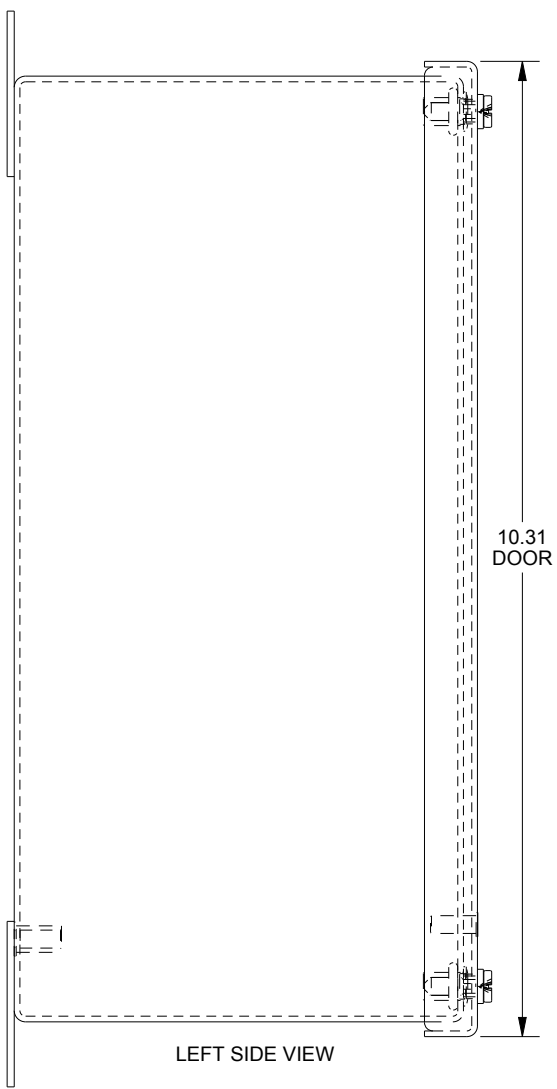

SAGINAW CONTROL & ENGINEERING SCE-4PBXSS

TOP VIEW

BOTTOM VIEW

LEFT SIDE VIEW

FRONT VIEW

RIGHT SIDE VIEW

EXTERNAL REAR VIEW