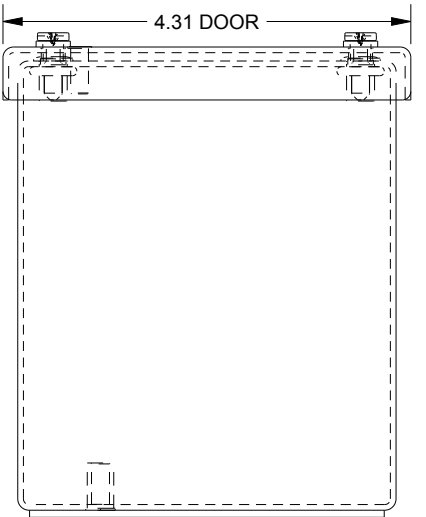

SAGINAW CONTROL & ENGINEERING SCE-4PBXSS

TOP VIEW

BOTTOM VIEW

LEFT SIDE VIEW

FRONT VIEW

RIGHT SIDE VIEW

EXTERNAL REAR VIEW