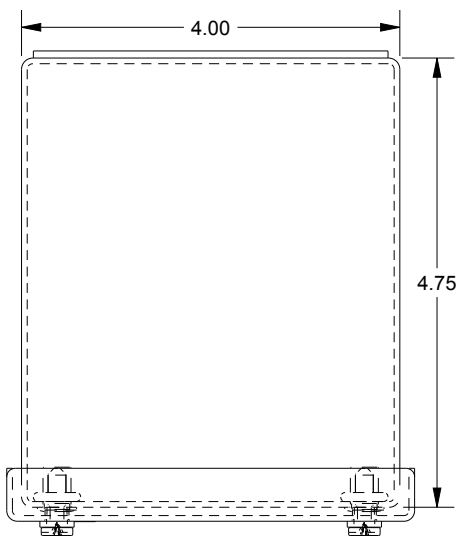

SAGINAW CONTROL & ENGINEERING SCE-4PBXSS

TOP VIEW

BOTTOM VIEW

LEFT SIDE VIEW

FRONT VIEW

RIGHT SIDE VIEW

EXTERNAL REAR VIEW