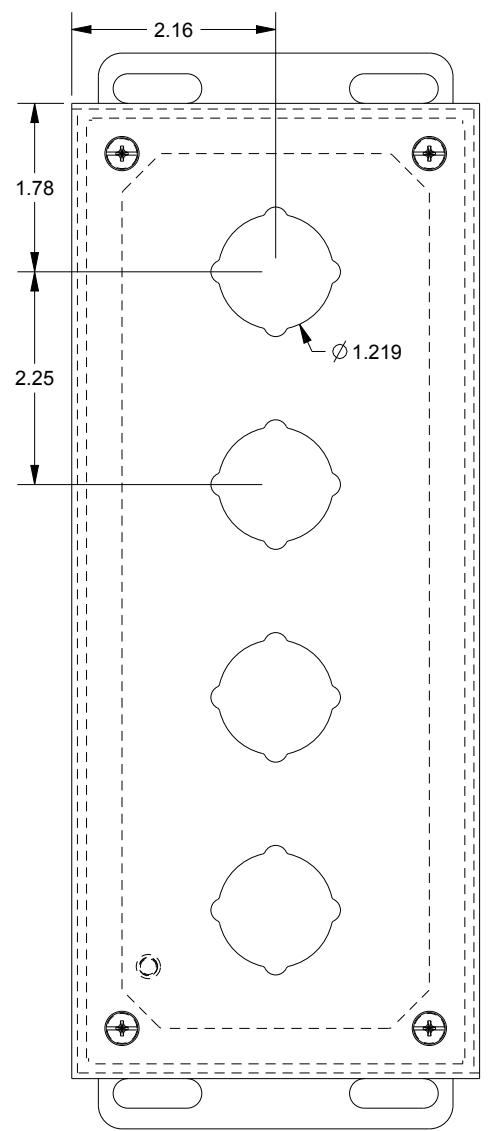

SAGINAW CONTROL & ENGINEERING SCE-4PBXSS

TOP VIEW

BOTTOM VIEW

LEFT SIDE VIEW

FRONT VIEW

RIGHT SIDE VIEW

EXTERNAL REAR VIEW