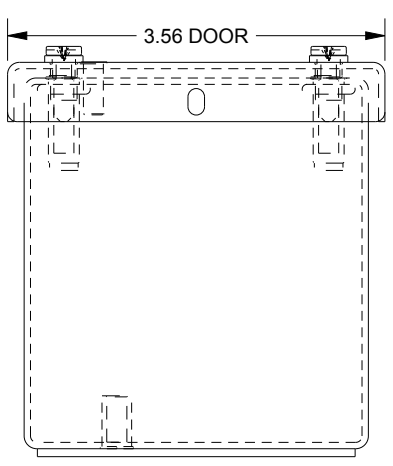

SAGINAW CONTROL & ENGINEERING

SCE-4PBGX

TOP VIEW

BOTTOM VIEW

LEFT SIDE VIEW

FRONT VIEW

RIGHT SIDE VIEW

EXTERNAL REAR VIEW