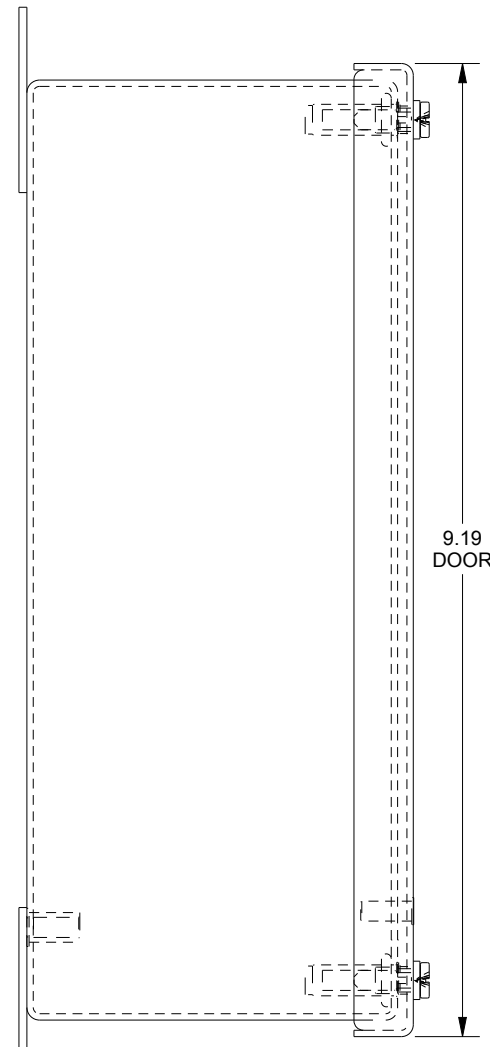

SAGINAW CONTROL & ENGINEERING

SCE-4PBGX

TOP VIEW

BOTTOM VIEW

LEFT SIDE VIEW

FRONT VIEW

RIGHT SIDE VIEW

EXTERNAL REAR VIEW