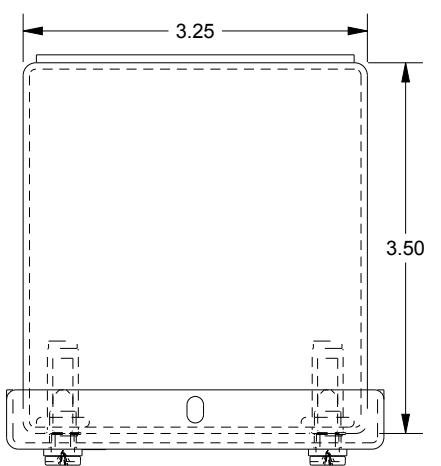

SAGINAW CONTROL & ENGINEERING

SCE-4PBGX

TOP VIEW

BOTTOM VIEW

LEFT SIDE VIEW

FRONT VIEW

RIGHT SIDE VIEW

EXTERNAL REAR VIEW