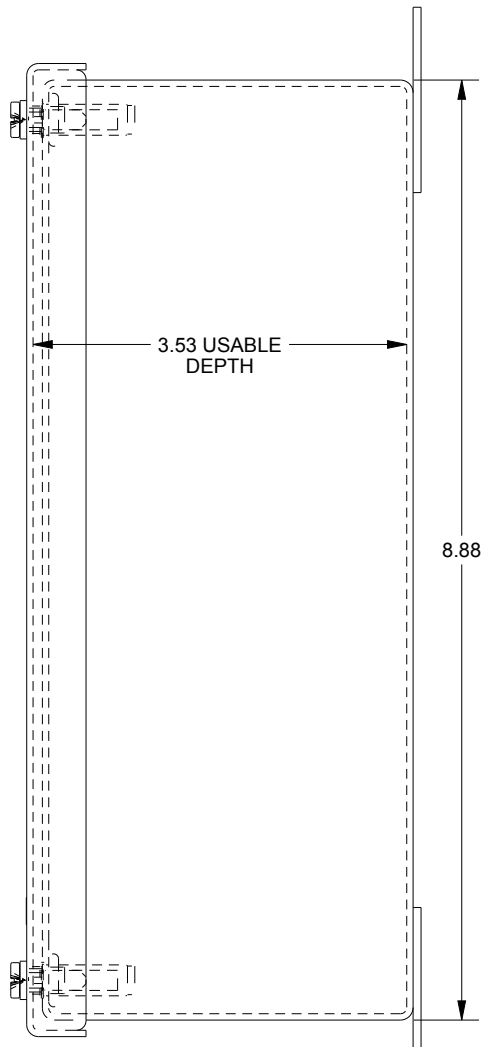

SAGINAW CONTROL & ENGINEERING

SCE-4PBGX

TOP VIEW

BOTTOM VIEW

LEFT SIDE VIEW

FRONT VIEW

RIGHT SIDE VIEW

EXTERNAL REAR VIEW