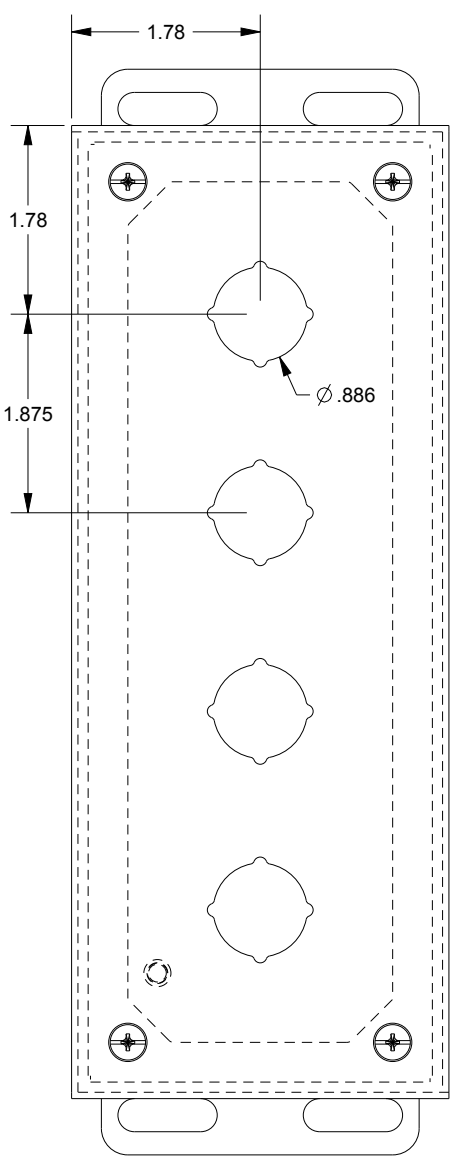

SAGINAW CONTROL & ENGINEERING

SCE-4PBGX

TOP VIEW

BOTTOM VIEW

LEFT SIDE VIEW

FRONT VIEW

RIGHT SIDE VIEW

EXTERNAL REAR VIEW