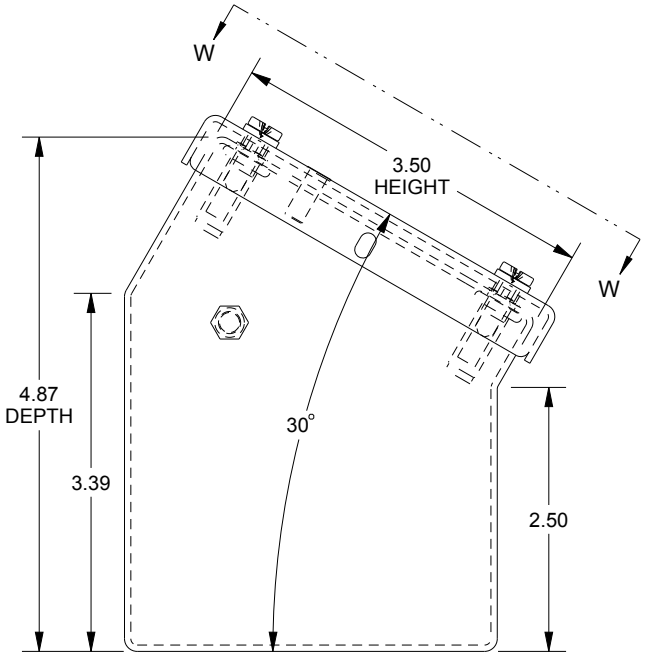

SAGINAW CONTROL & ENGINEERING

SCE-4PBAI

REAR VIEW

LEFT SIDE VIEW

FRONT VIEW

SECTION W-W

BOTTOM VIEW