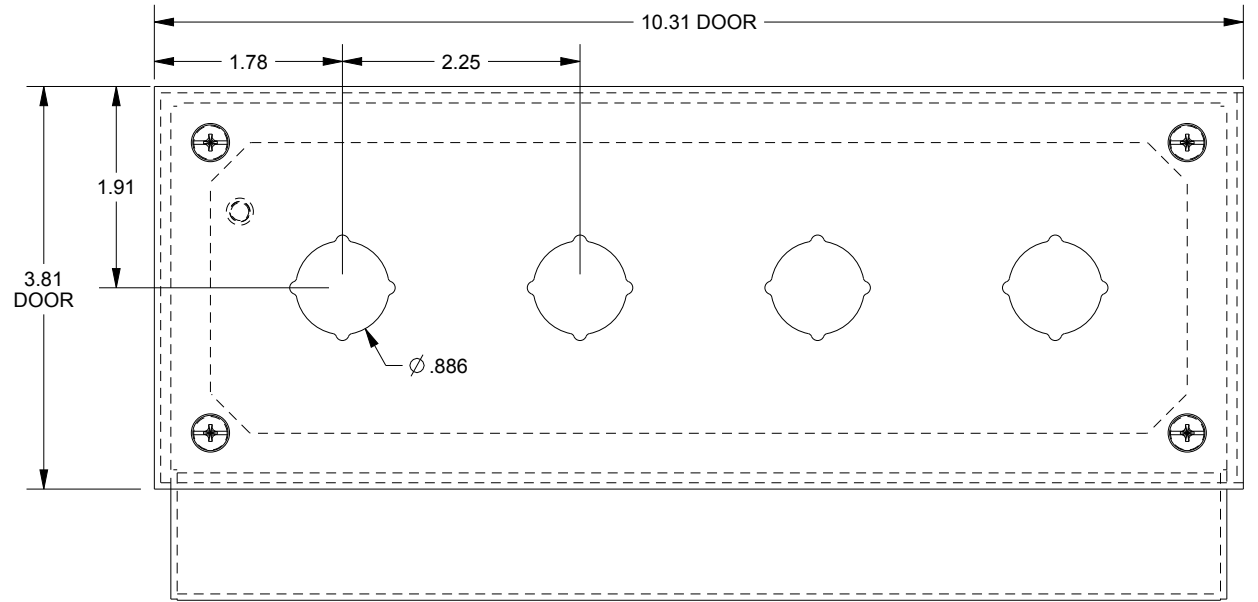

SAGINAW CONTROL & ENGINEERING

SCE-4PBAI

REAR VIEW

LEFT SIDE VIEW

FRONT VIEW

SECTION W-W

BOTTOM VIEW