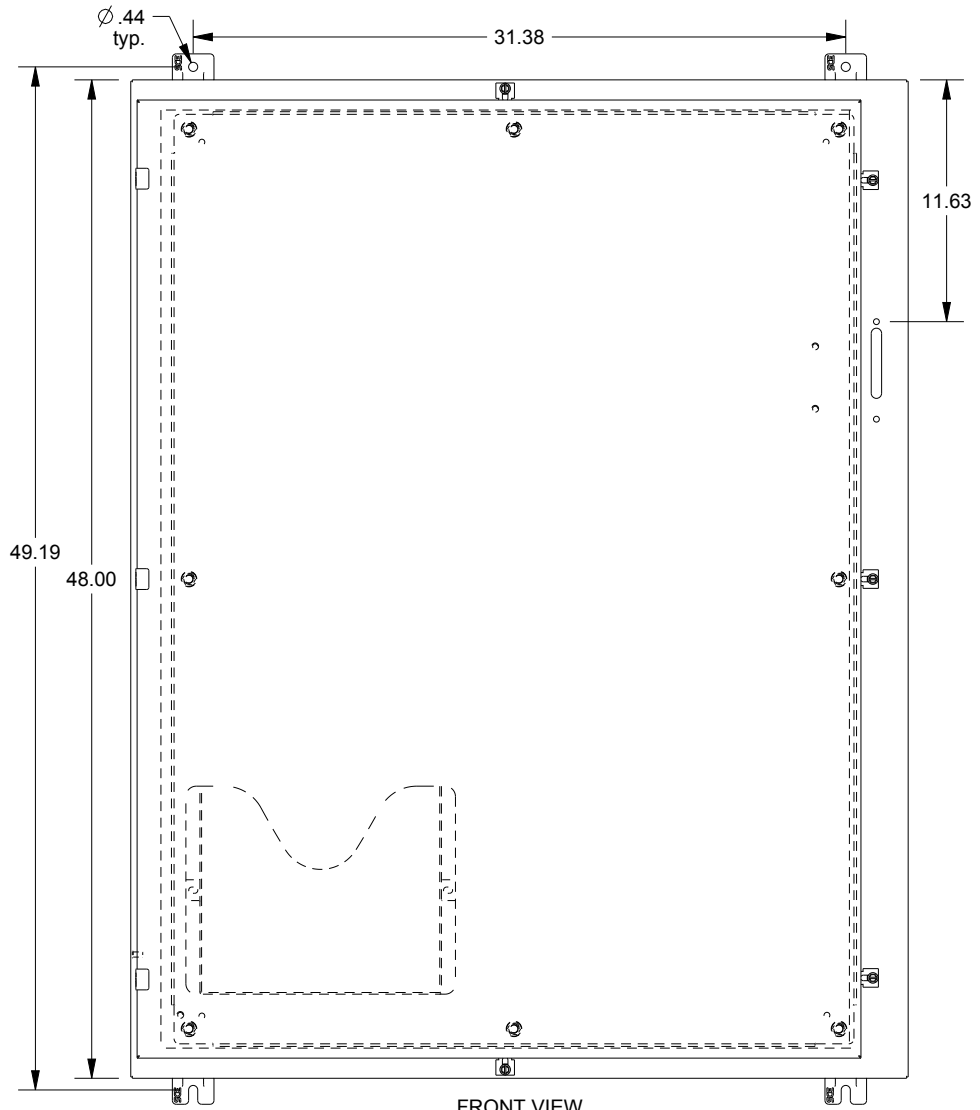

SAGINAW CONTROL & ENGINEERING SCE-48HS3712LP

TOP VIEW

LEFT SIDE VIEW

FRONT VIEW

RIGHT SIDE VIEW

EXTERNAL REAR VIEW

BOTTOM VIEW