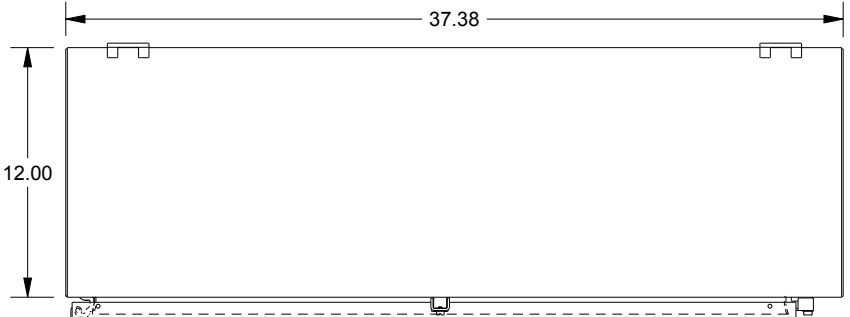

SAGINAW CONTROL & ENGINEERING SCE-48HS3712LP

TOP VIEW

LEFT SIDE VIEW

FRONT VIEW

RIGHT SIDE VIEW

EXTERNAL REAR VIEW

BOTTOM VIEW