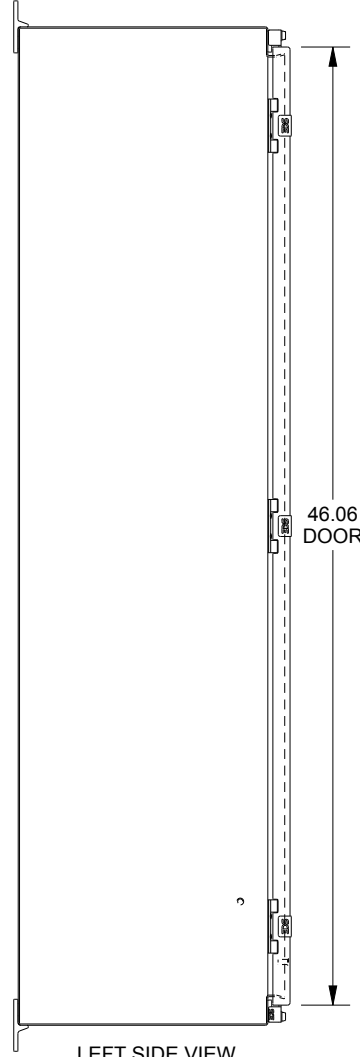

SAGINAW CONTROL & ENGINEERING SCE-48HS3712LP

TOP VIEW

LEFT SIDE VIEW

FRONT VIEW

RIGHT SIDE VIEW

EXTERNAL REAR VIEW

BOTTOM VIEW