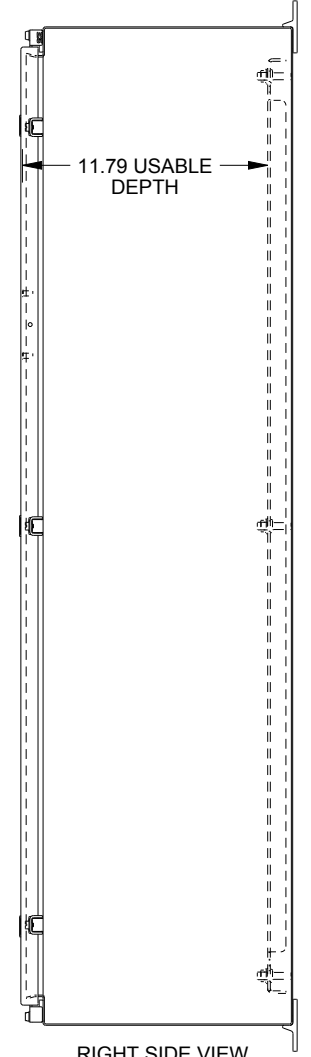

SAGINAW CONTROL & ENGINEERING SCE-48HS3712LP

TOP VIEW

LEFT SIDE VIEW

FRONT VIEW

RIGHT SIDE VIEW

EXTERNAL REAR VIEW

BOTTOM VIEW