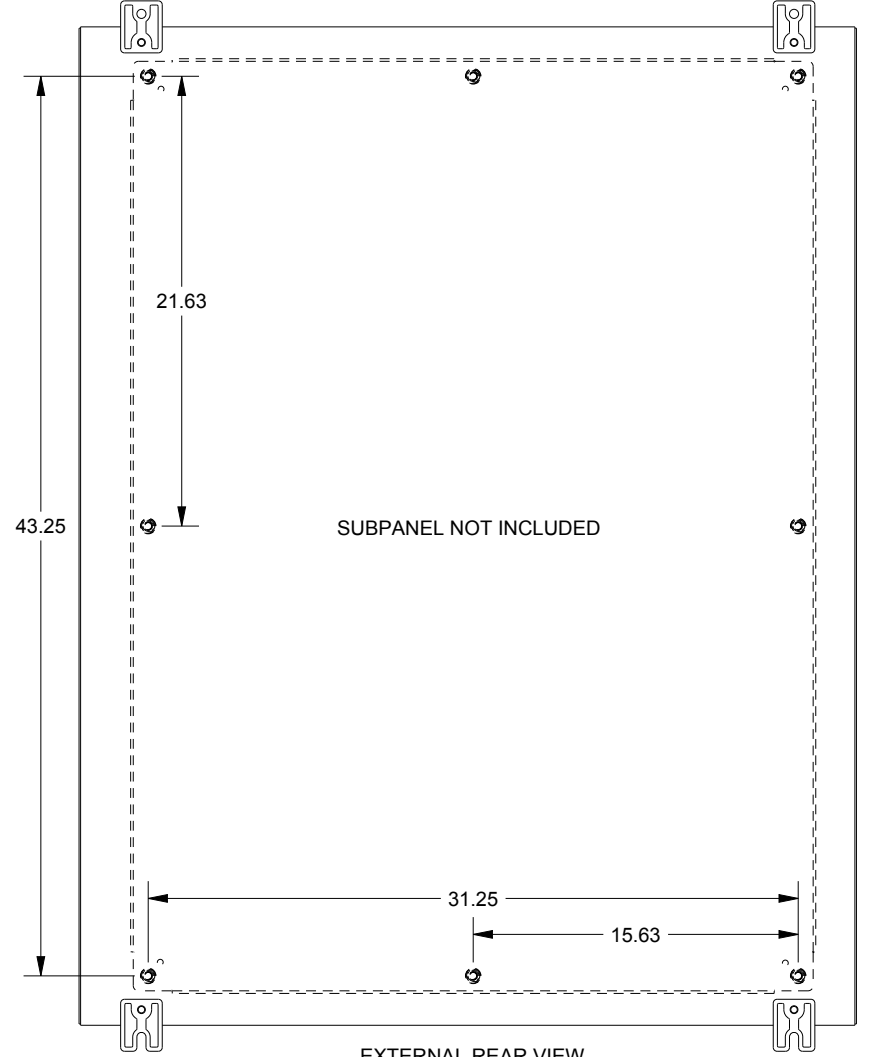

SAGINAW CONTROL & ENGINEERING SCE-48HS3712LP

TOP VIEW

LEFT SIDE VIEW

FRONT VIEW

RIGHT SIDE VIEW

EXTERNAL REAR VIEW

BOTTOM VIEW