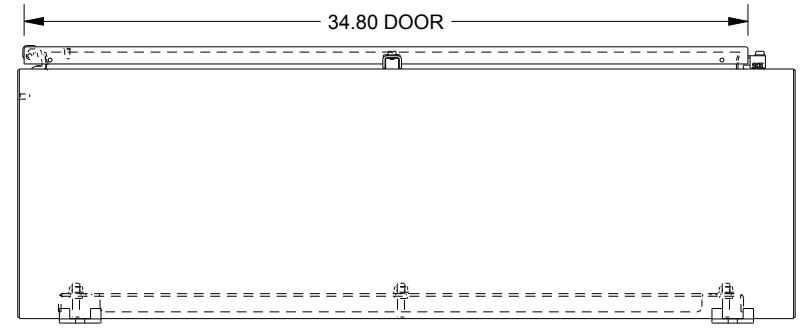

SAGINAW CONTROL & ENGINEERING SCE-48HS3712LP

TOP VIEW

LEFT SIDE VIEW

FRONT VIEW

RIGHT SIDE VIEW

EXTERNAL REAR VIEW

BOTTOM VIEW