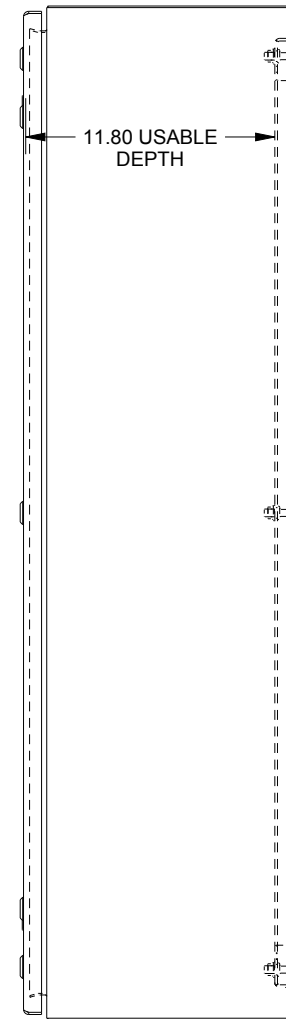

SAGINAW CONTROL & ENGINEERING

SCE-48EL3612SS6LP

TOP VIEW

LEFT SIDE VIEW

FRONT VIEW

RIGHT SIDE VIEW

EXTERNAL REAR VIEW

BOTTOM VIEW