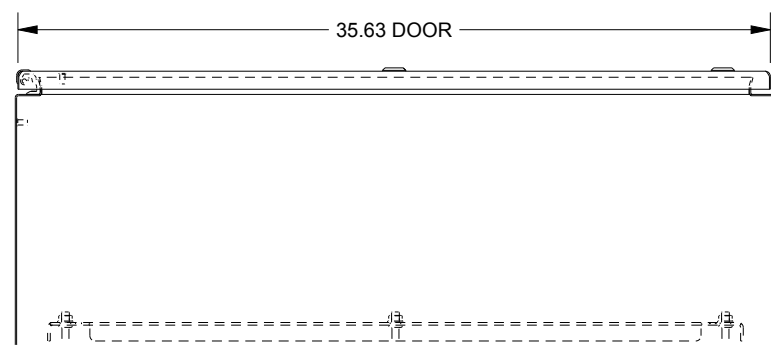

SAGINAW CONTROL & ENGINEERING

SCE-48EL3612SS6LP

TOP VIEW

LEFT SIDE VIEW

FRONT VIEW

RIGHT SIDE VIEW

EXTERNAL REAR VIEW

BOTTOM VIEW