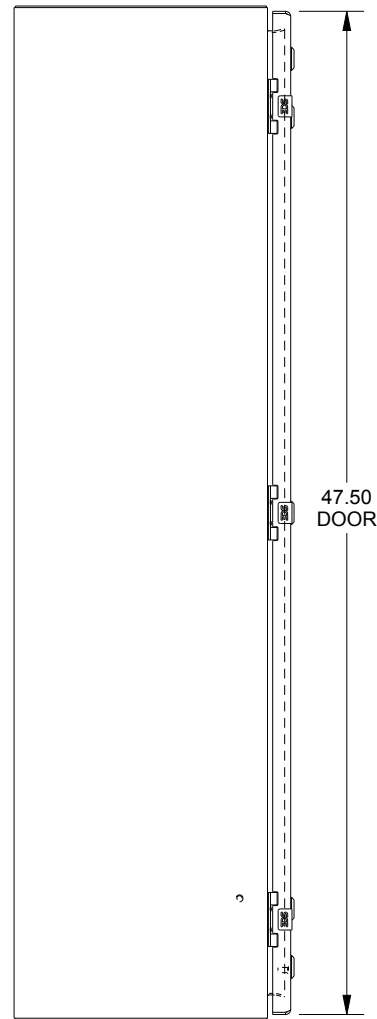

SAGINAW CONTROL & ENGINEERING

SCE-48EL3612SS6LP

TOP VIEW

LEFT SIDE VIEW

FRONT VIEW

RIGHT SIDE VIEW

EXTERNAL REAR VIEW

BOTTOM VIEW