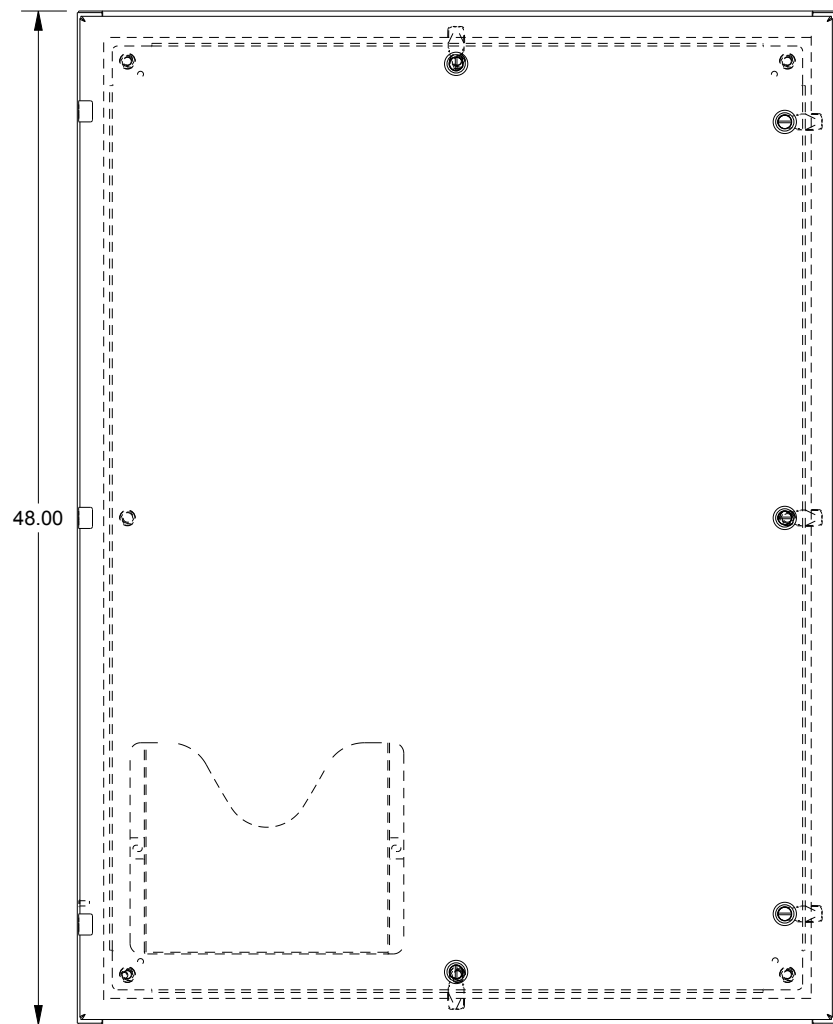

SAGINAW CONTROL & ENGINEERING

SCE-48EL3612SS6LP

TOP VIEW

LEFT SIDE VIEW

FRONT VIEW

RIGHT SIDE VIEW

EXTERNAL REAR VIEW

BOTTOM VIEW