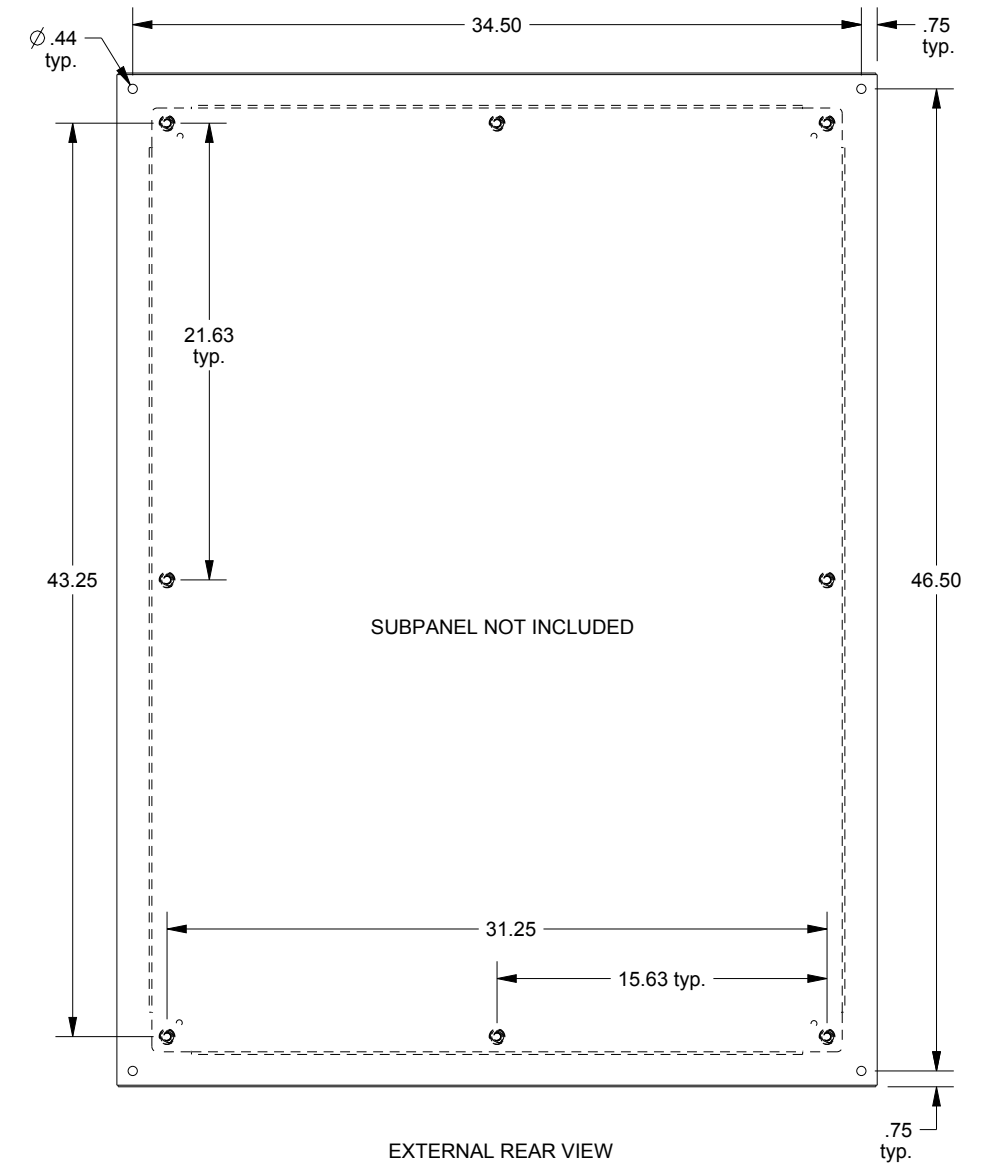

SAGINAW CONTROL & ENGINEERING

SCE-48EL3612SS6LP

TOP VIEW

LEFT SIDE VIEW

FRONT VIEW

RIGHT SIDE VIEW

EXTERNAL REAR VIEW

BOTTOM VIEW