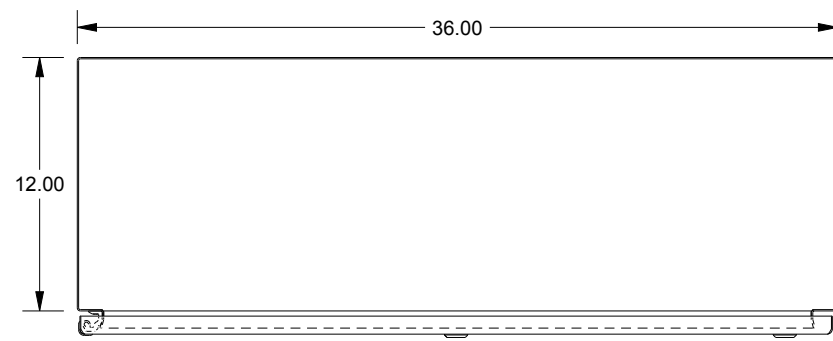

SAGINAW CONTROL & ENGINEERING

SCE-48EL3612SS6LP

TOP VIEW

LEFT SIDE VIEW

FRONT VIEW

RIGHT SIDE VIEW

EXTERNAL REAR VIEW

BOTTOM VIEW