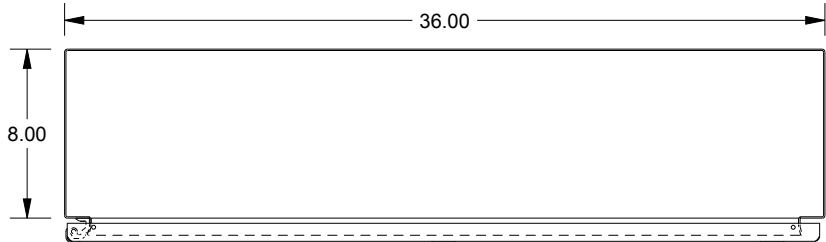

SAGINAW CONTROL & ENGINEERING

SCE-48EL3608LP = SCE-09 GRAY

SCE-48EL3608LPLG = RAL 7035

TOP VIEW

LEFT SIDE VIEW

FRONT VIEW

RIGHT SIDE VIEW

EXTERNAL REAR VIEW

BOTTOM VIEW