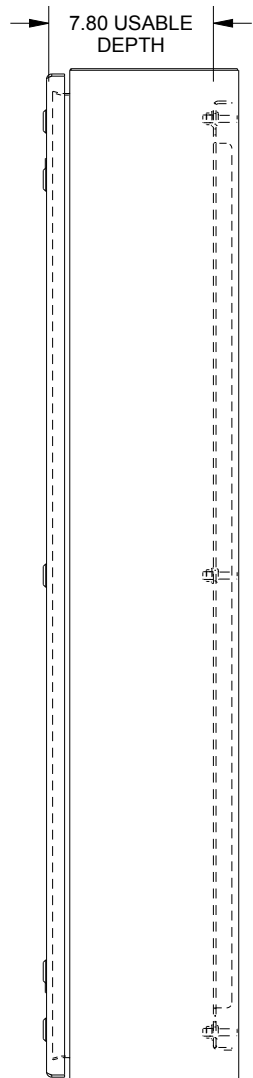

SAGINAW CONTROL & ENGINEERING

SCE-48EL3608LP = SCE-09 GRAY

SCE-48EL3608LPLG = RAL 7035

TOP VIEW

LEFT SIDE VIEW

FRONT VIEW

RIGHT SIDE VIEW

EXTERNAL REAR VIEW

BOTTOM VIEW