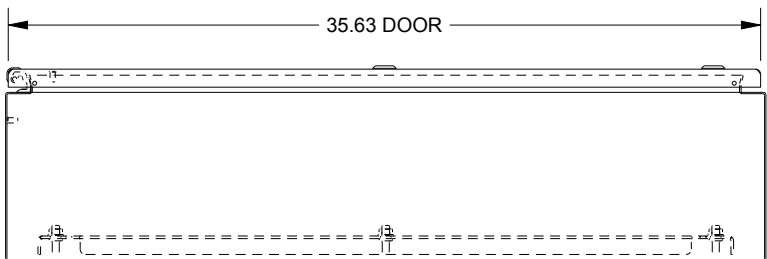

SAGINAW CONTROL & ENGINEERING

SCE-48EL3608LP = SCE-09 GRAY

SCE-48EL3608LPLG = RAL 7035

TOP VIEW

LEFT SIDE VIEW

FRONT VIEW

RIGHT SIDE VIEW

EXTERNAL REAR VIEW

BOTTOM VIEW