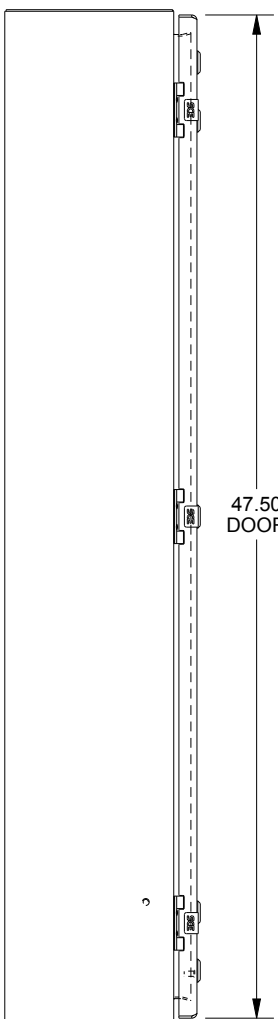

SAGINAW CONTROL & ENGINEERING

SCE-48EL3608LP = SCE-09 GRAY

SCE-48EL3608LPLG = RAL 7035

TOP VIEW

LEFT SIDE VIEW

FRONT VIEW

RIGHT SIDE VIEW

EXTERNAL REAR VIEW

BOTTOM VIEW