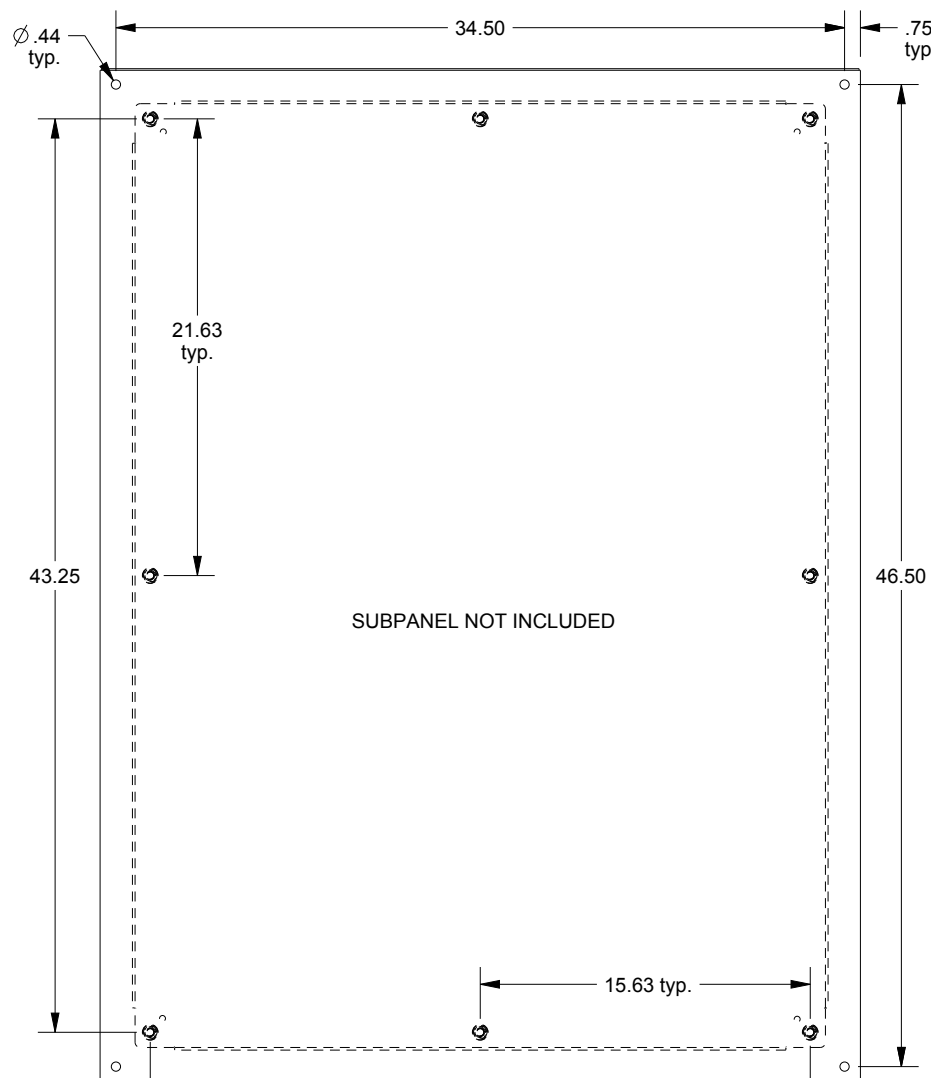

SAGINAW CONTROL & ENGINEERING

SCE-48EL3608LP = SCE-09 GRAY

SCE-48EL3608LPLG = RAL 7035

TOP VIEW

LEFT SIDE VIEW

FRONT VIEW

RIGHT SIDE VIEW

EXTERNAL REAR VIEW

BOTTOM VIEW