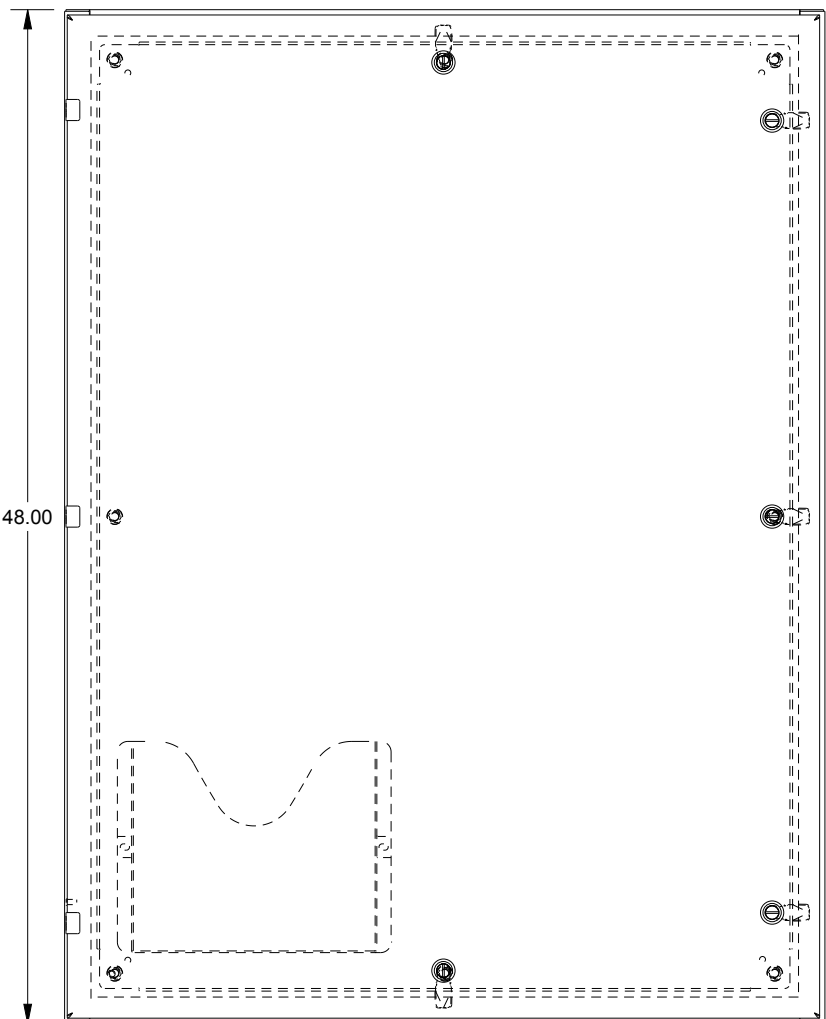

SAGINAW CONTROL & ENGINEERING

SCE-48EL3608LP = SCE-09 GRAY

SCE-48EL3608LPLG = RAL 7035

TOP VIEW

LEFT SIDE VIEW

FRONT VIEW

RIGHT SIDE VIEW

EXTERNAL REAR VIEW

BOTTOM VIEW