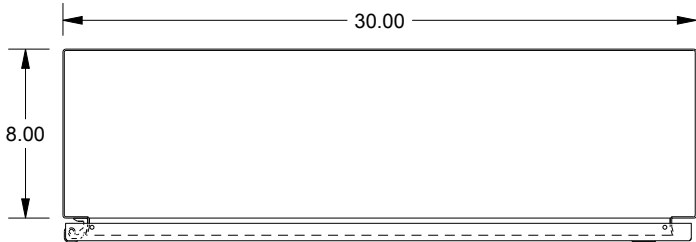

SAGINAW CONTROL & ENGINEERING

SCE-48EL3008LP = SCE-09 GRAY
 SCE-48EL3008LPLG = RAL 7035

TOP VIEW

LEFT SIDE VIEW

FRONT VIEW

RIGHT SIDE VIEW

EXTERNAL REAR VIEW

BOTTOM VIEW