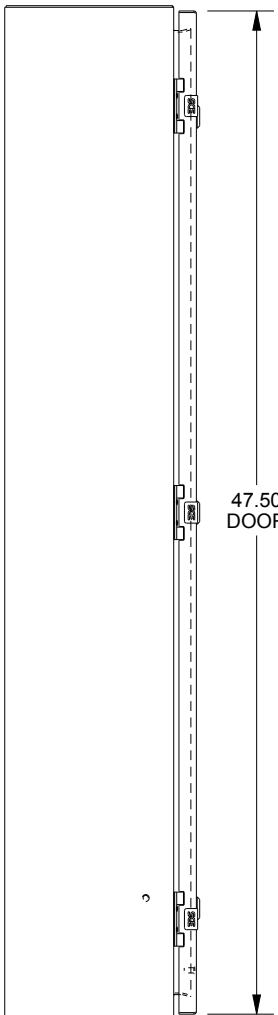

SAGINAW CONTROL & ENGINEERING

SCE-48EL3008LP = SCE-09 GRAY
 SCE-48EL3008LPLG = RAL 7035

TOP VIEW

LEFT SIDE VIEW

FRONT VIEW

RIGHT SIDE VIEW

EXTERNAL REAR VIEW

BOTTOM VIEW