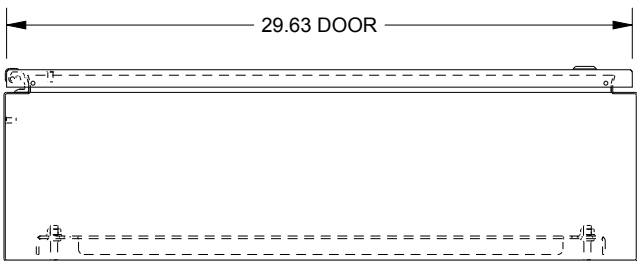

SAGINAW CONTROL & ENGINEERING

SCE-48EL3008LP = SCE-09 GRAY
 SCE-48EL3008LPLG = RAL 7035

TOP VIEW

LEFT SIDE VIEW

FRONT VIEW

RIGHT SIDE VIEW

EXTERNAL REAR VIEW

BOTTOM VIEW