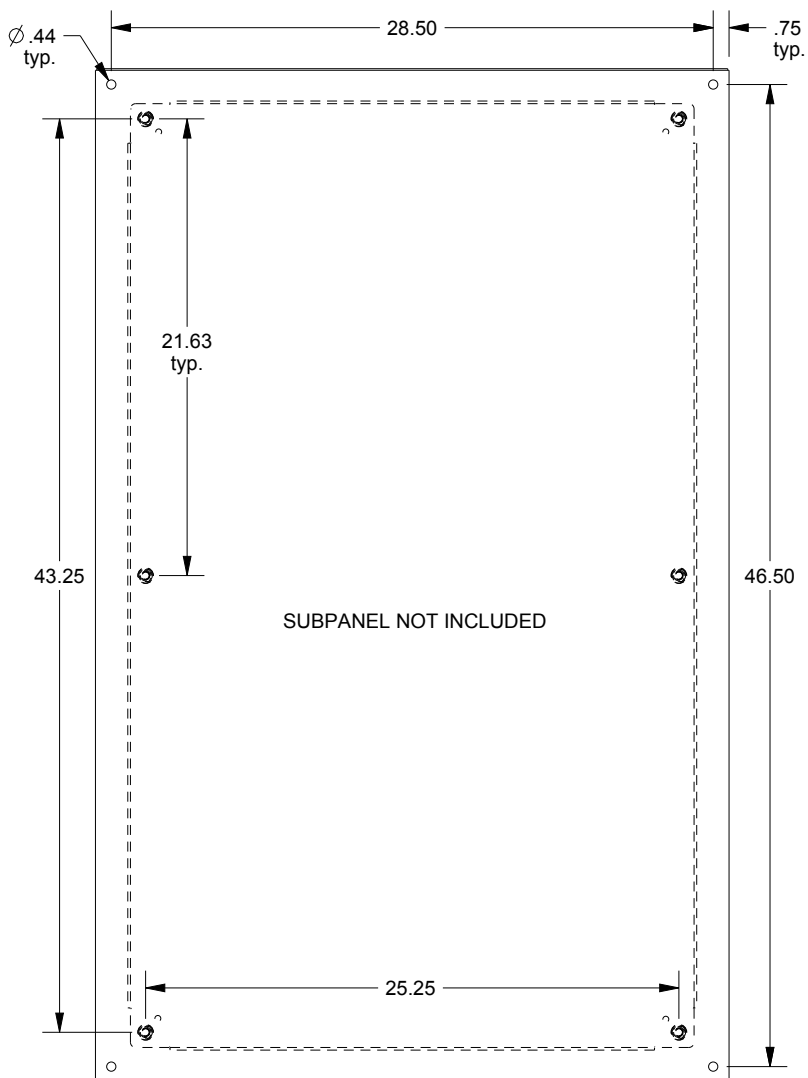

SAGINAW CONTROL & ENGINEERING

SCE-48EL3008LP = SCE-09 GRAY
 SCE-48EL3008LPLG = RAL 7035

TOP VIEW

LEFT SIDE VIEW

FRONT VIEW

RIGHT SIDE VIEW

EXTERNAL REAR VIEW

BOTTOM VIEW