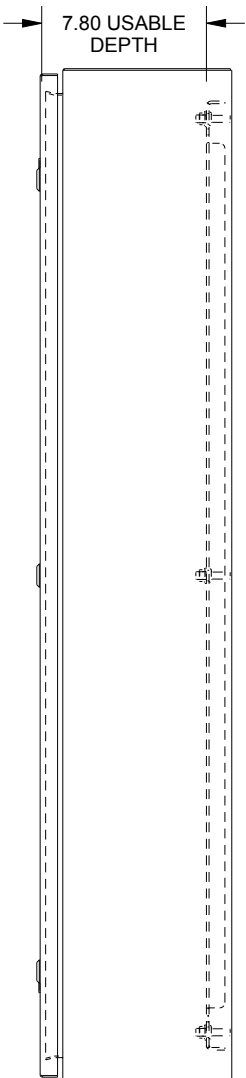

SAGINAW CONTROL & ENGINEERING

SCE-48EL3008LP = SCE-09 GRAY
 SCE-48EL3008LPLG = RAL 7035

TOP VIEW

LEFT SIDE VIEW

FRONT VIEW

RIGHT SIDE VIEW

EXTERNAL REAR VIEW

BOTTOM VIEW