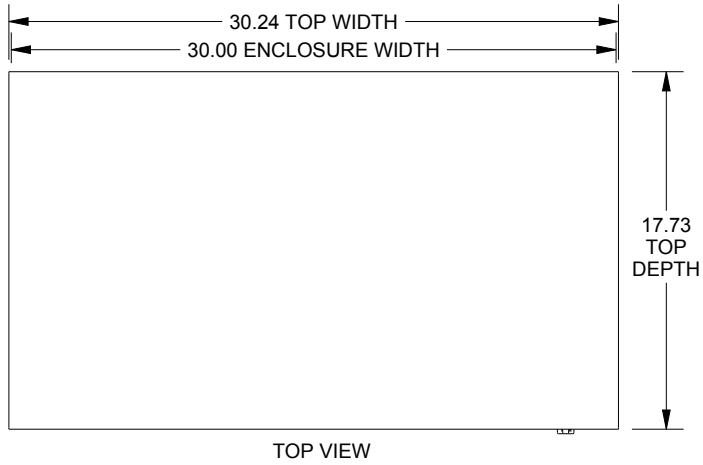

SAGINAW CONTROL & ENGINEERING

SCE-42R3016LP

TOP VIEW

LEFT SIDE VIEW

FRONT VIEW

RIGHT SIDE VIEW

EXTERNAL REAR VIEW

BOTTOM VIEW