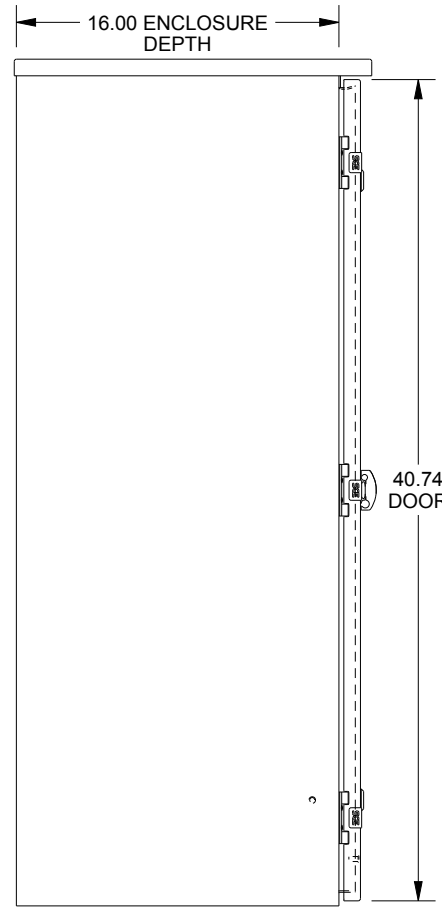

SAGINAW CONTROL & ENGINEERING

SCE-42R3016LP

TOP VIEW

LEFT SIDE VIEW

FRONT VIEW

RIGHT SIDE VIEW

EXTERNAL REAR VIEW

BOTTOM VIEW