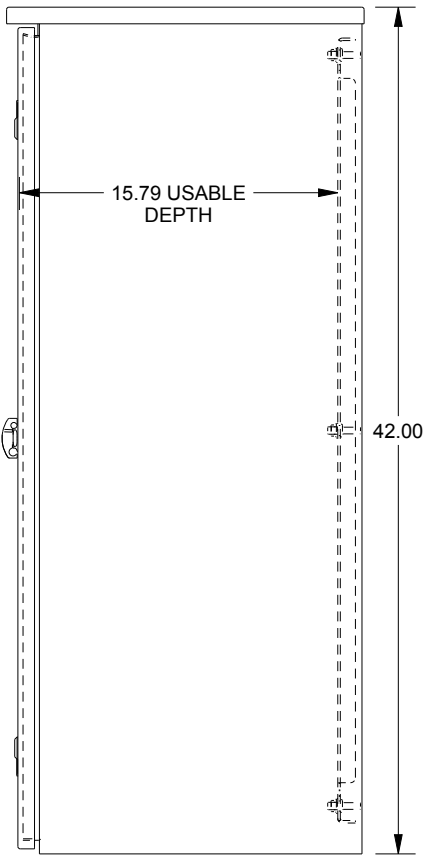

SAGINAW CONTROL & ENGINEERING

SCE-42R3016LP

TOP VIEW

LEFT SIDE VIEW

FRONT VIEW

RIGHT SIDE VIEW

EXTERNAL REAR VIEW

BOTTOM VIEW