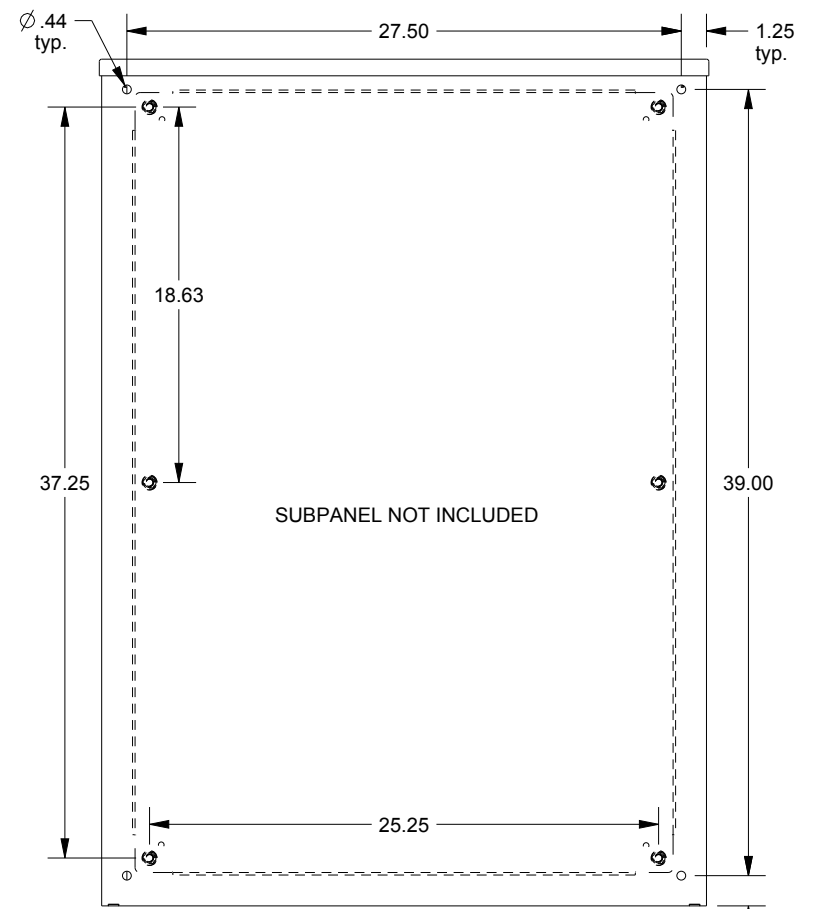

SAGINAW CONTROL & ENGINEERING

SCE-42R3016LP

TOP VIEW

LEFT SIDE VIEW

FRONT VIEW

RIGHT SIDE VIEW

EXTERNAL REAR VIEW

BOTTOM VIEW