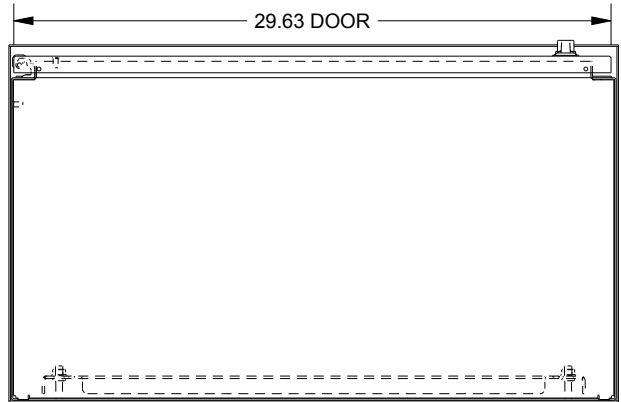

SAGINAW CONTROL & ENGINEERING

SCE-42R3016LP

TOP VIEW

LEFT SIDE VIEW

FRONT VIEW

RIGHT SIDE VIEW

EXTERNAL REAR VIEW

BOTTOM VIEW