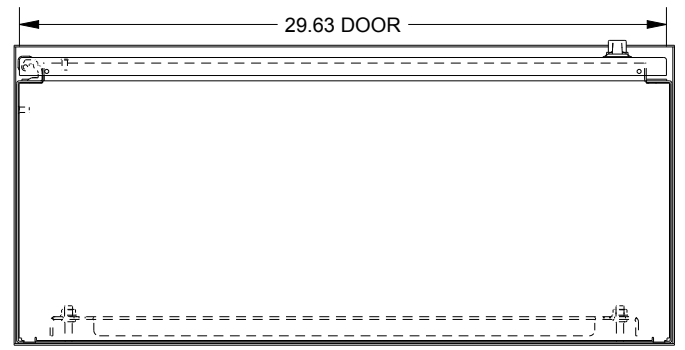

SAGINAW CONTROL & ENGINEERING

SCE-42R3012LP

TOP VIEW

LEFT SIDE VIEW

FRONT VIEW

RIGHT SIDE VIEW

EXTERNAL REAR VIEW

BOTTOM VIEW