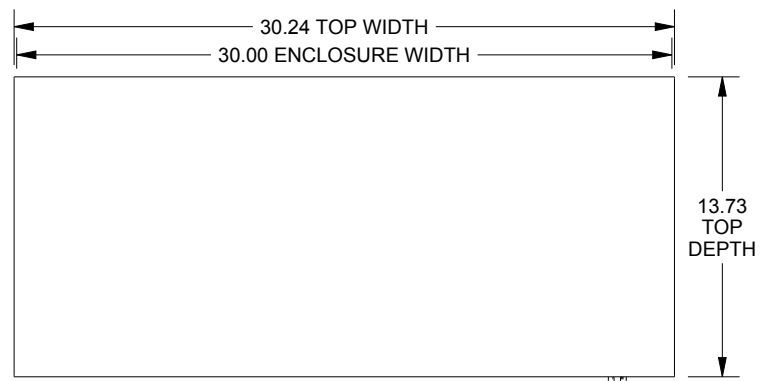

SAGINAW CONTROL & ENGINEERING

SCE-42R3012LP

TOP VIEW

LEFT SIDE VIEW

FRONT VIEW

RIGHT SIDE VIEW

EXTERNAL REAR VIEW

BOTTOM VIEW