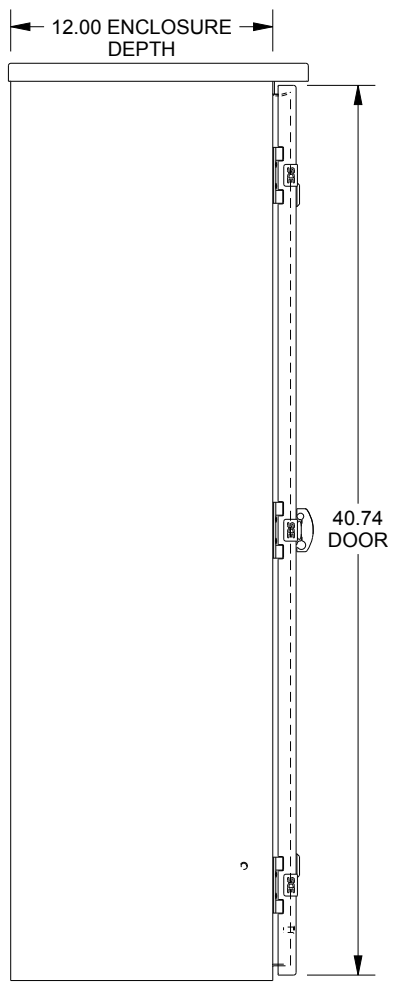

SAGINAW CONTROL & ENGINEERING

SCE-42R3012LP

TOP VIEW

LEFT SIDE VIEW

FRONT VIEW

RIGHT SIDE VIEW

EXTERNAL REAR VIEW

BOTTOM VIEW