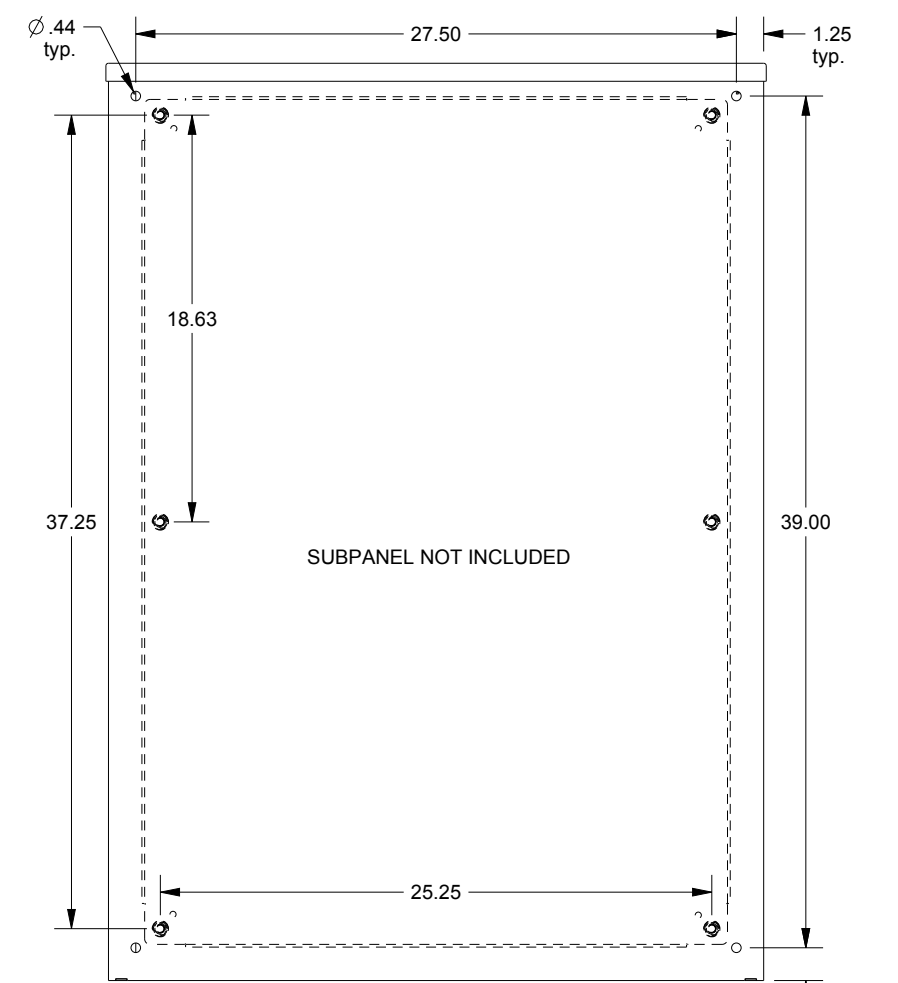

SAGINAW CONTROL & ENGINEERING

SCE-42R3012LP

TOP VIEW

LEFT SIDE VIEW

FRONT VIEW

RIGHT SIDE VIEW

EXTERNAL REAR VIEW

BOTTOM VIEW