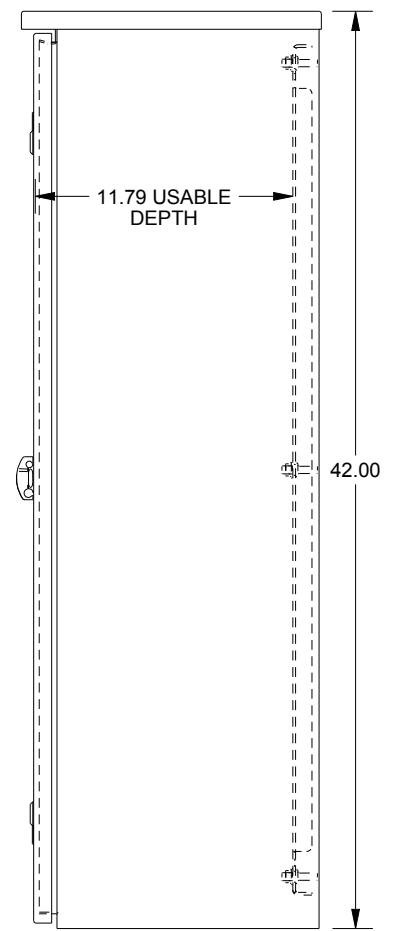

SAGINAW CONTROL & ENGINEERING

SCE-42R3012LP

TOP VIEW

LEFT SIDE VIEW

FRONT VIEW

RIGHT SIDE VIEW

EXTERNAL REAR VIEW

BOTTOM VIEW