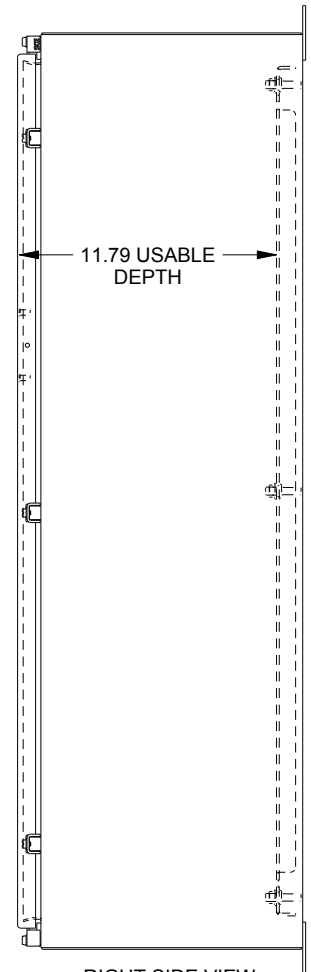

SAGINAW CONTROL & ENGINEERING

SCE-42HS3712SSLP

TOP VIEW

LEFT SIDE VIEW

FRONT VIEW

RIGHT SIDE VIEW

EXTERNAL REAR VIEW

BOTTOM VIEW