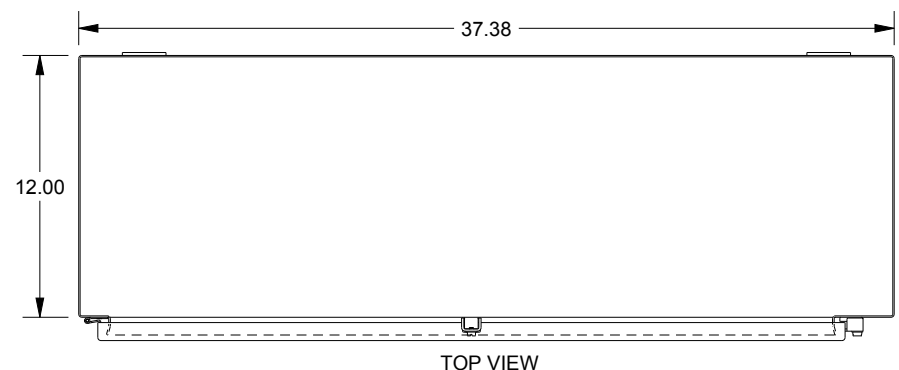

SAGINAW CONTROL & ENGINEERING

SCE-42HS3712SSLP

TOP VIEW

LEFT SIDE VIEW

FRONT VIEW

RIGHT SIDE VIEW

EXTERNAL REAR VIEW

BOTTOM VIEW