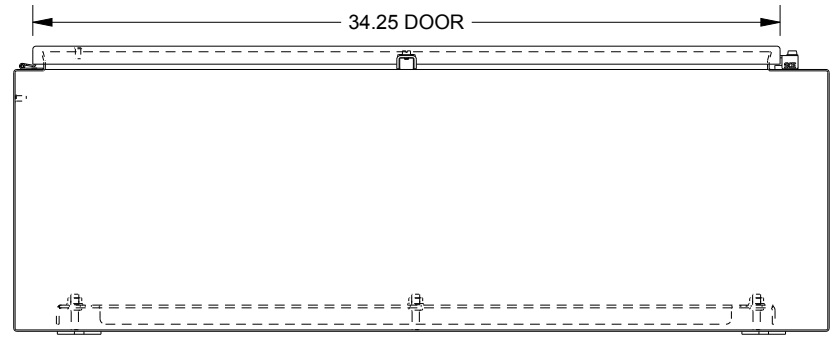

SAGINAW CONTROL & ENGINEERING

SCE-42HS3712SSLP

TOP VIEW

LEFT SIDE VIEW

FRONT VIEW

RIGHT SIDE VIEW

EXTERNAL REAR VIEW

BOTTOM VIEW