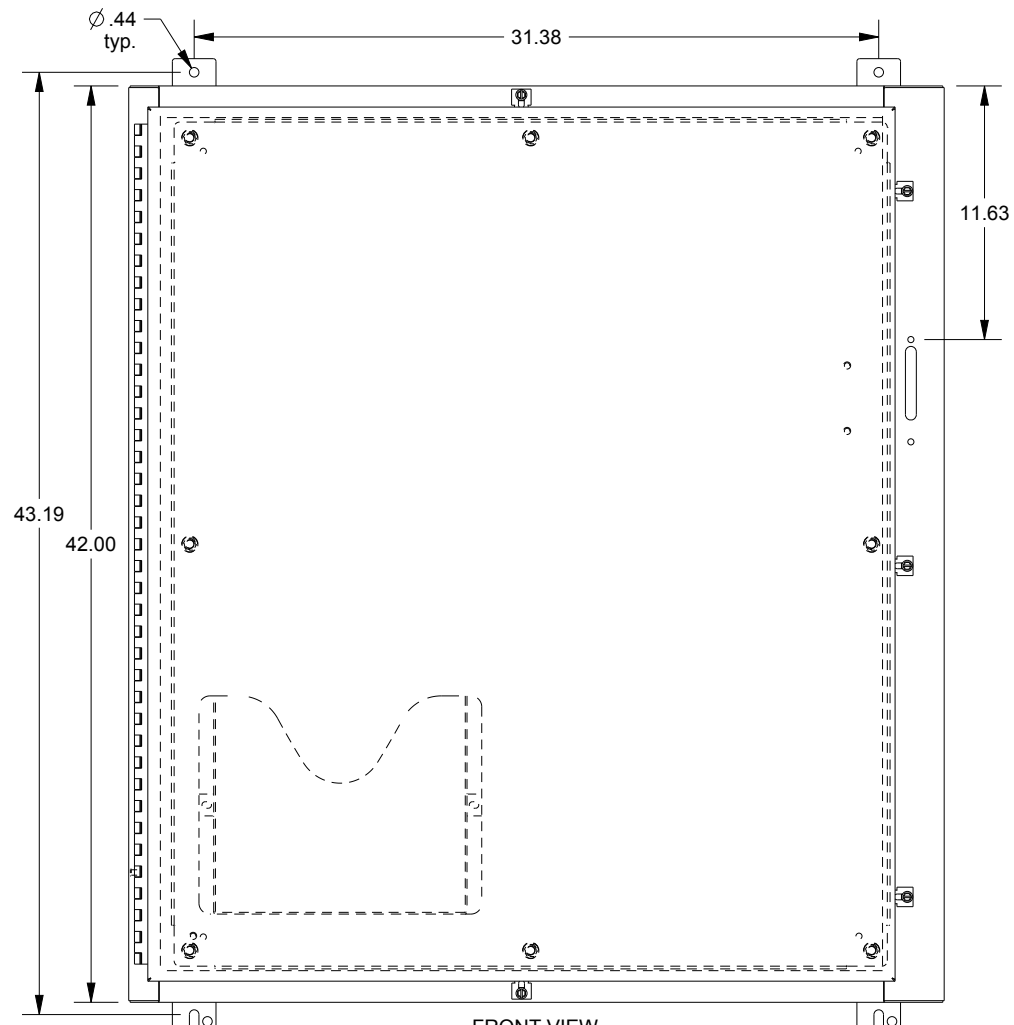

SAGINAW CONTROL & ENGINEERING

SCE-42HS3712SSLP

TOP VIEW

LEFT SIDE VIEW

FRONT VIEW

RIGHT SIDE VIEW

EXTERNAL REAR VIEW

BOTTOM VIEW