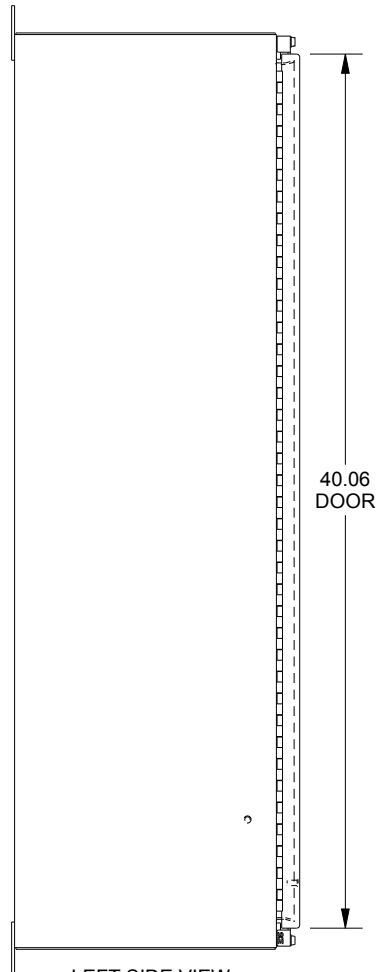

SAGINAW CONTROL & ENGINEERING

SCE-42HS3712SSLP

TOP VIEW

LEFT SIDE VIEW

FRONT VIEW

RIGHT SIDE VIEW

EXTERNAL REAR VIEW

BOTTOM VIEW