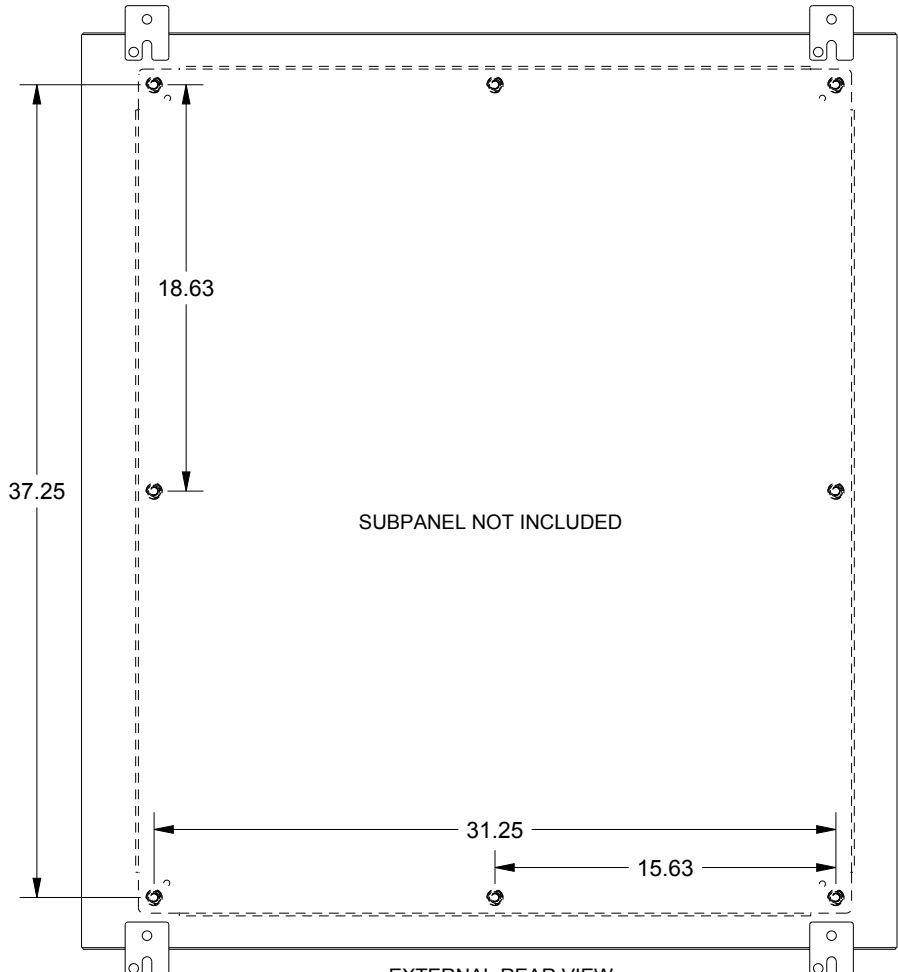

SAGINAW CONTROL & ENGINEERING

SCE-42HS3712SSLP

TOP VIEW

LEFT SIDE VIEW

FRONT VIEW

RIGHT SIDE VIEW

EXTERNAL REAR VIEW

BOTTOM VIEW