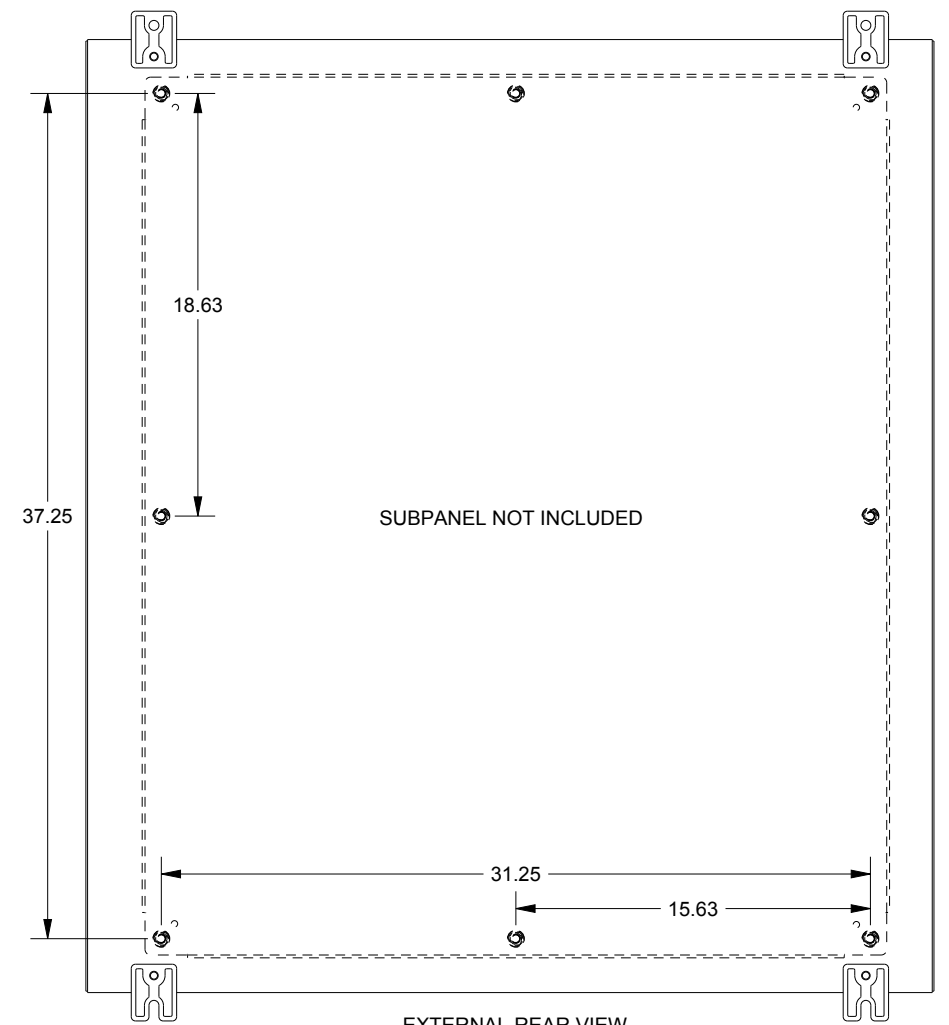

SAGINAW CONTROL & ENGINEERING

SCE-42HS3712LP

TOP VIEW

LEFT SIDE VIEW

FRONT VIEW

RIGHT SIDE VIEW

EXTERNAL REAR VIEW

BOTTOM VIEW