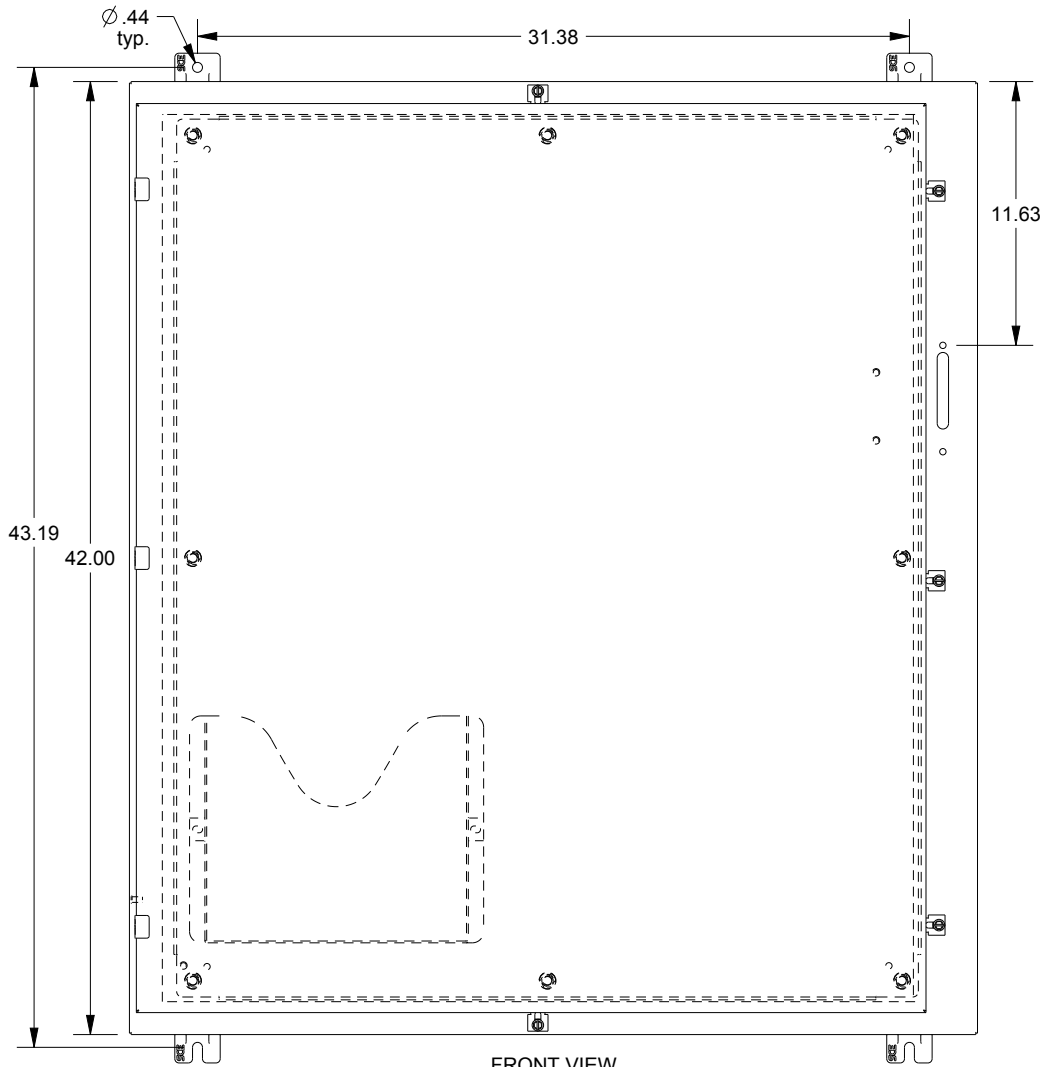

SAGINAW CONTROL & ENGINEERING

SCE-42HS3712LP

TOP VIEW

LEFT SIDE VIEW

FRONT VIEW

RIGHT SIDE VIEW

EXTERNAL REAR VIEW

BOTTOM VIEW