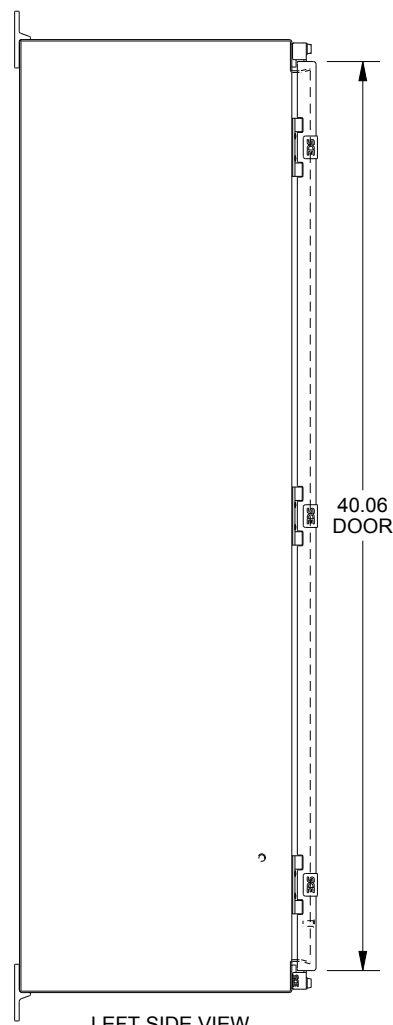

SAGINAW CONTROL & ENGINEERING

SCE-42HS3712LP

TOP VIEW

LEFT SIDE VIEW

FRONT VIEW

RIGHT SIDE VIEW

EXTERNAL REAR VIEW

BOTTOM VIEW