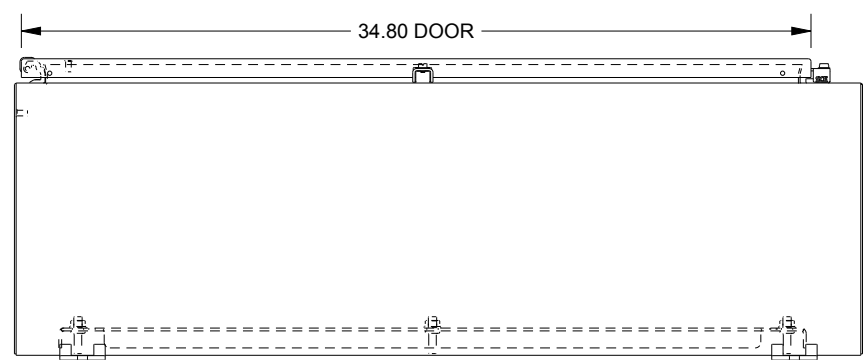

SAGINAW CONTROL & ENGINEERING

SCE-42HS3712LP

TOP VIEW

LEFT SIDE VIEW

FRONT VIEW

RIGHT SIDE VIEW

EXTERNAL REAR VIEW

BOTTOM VIEW