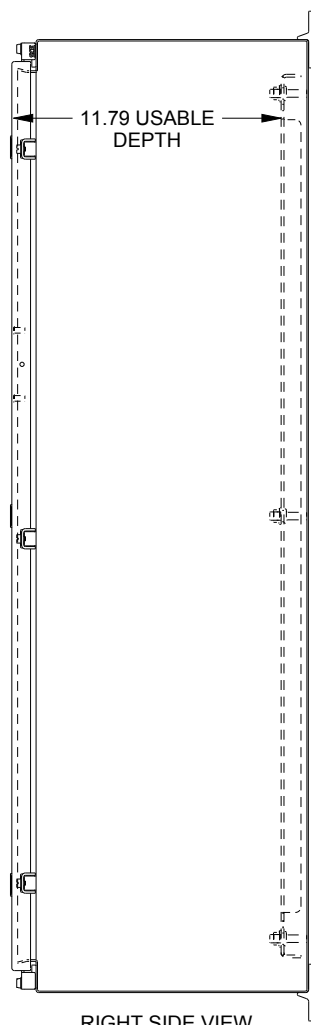

SAGINAW CONTROL & ENGINEERING

SCE-42HS3712LP

TOP VIEW

LEFT SIDE VIEW

FRONT VIEW

RIGHT SIDE VIEW

EXTERNAL REAR VIEW

BOTTOM VIEW