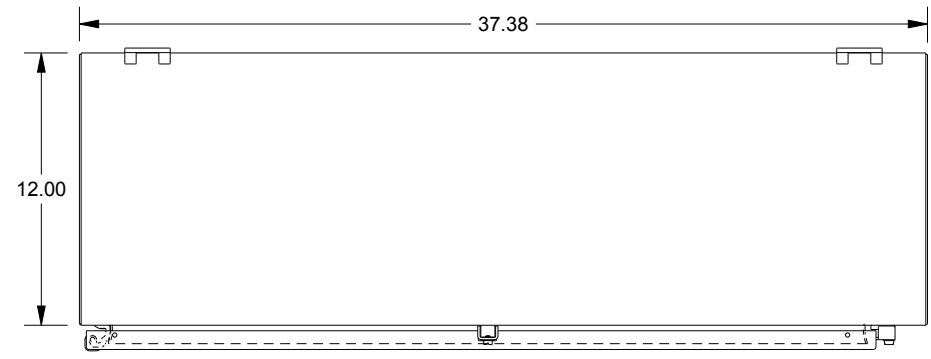

SAGINAW CONTROL & ENGINEERING

SCE-42HS3712LP

TOP VIEW

LEFT SIDE VIEW

FRONT VIEW

RIGHT SIDE VIEW

EXTERNAL REAR VIEW

BOTTOM VIEW