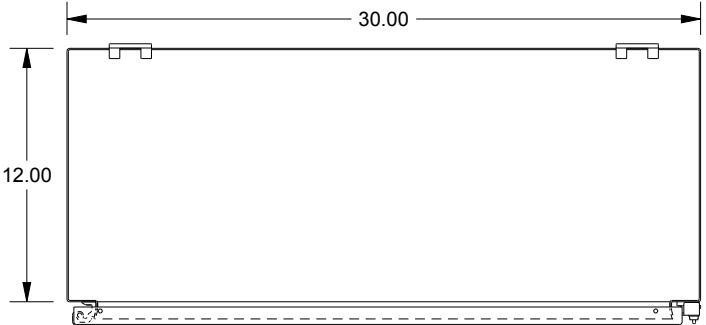

SAGINAW CONTROL & ENGINEERING SCE-42H3012LP

TOP VIEW

LEFT SIDE VIEW

FRONT VIEW

RIGHT SIDE VIEW

EXTERNAL REAR VIEW

BOTTOM VIEW