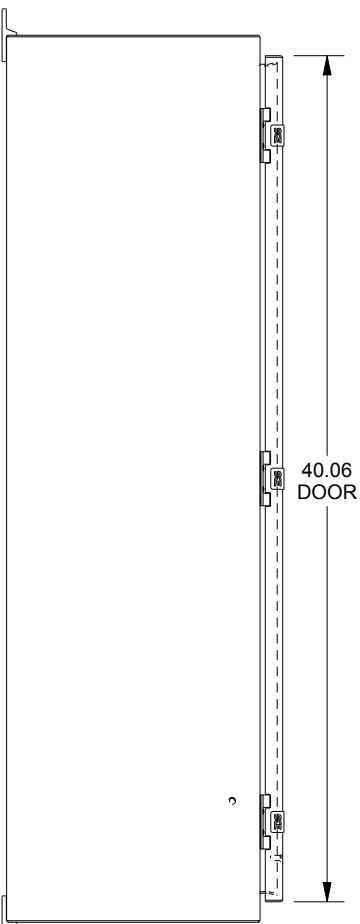

SAGINAW CONTROL & ENGINEERING SCE-42H3012LP

TOP VIEW

LEFT SIDE VIEW

FRONT VIEW

RIGHT SIDE VIEW

EXTERNAL REAR VIEW

BOTTOM VIEW