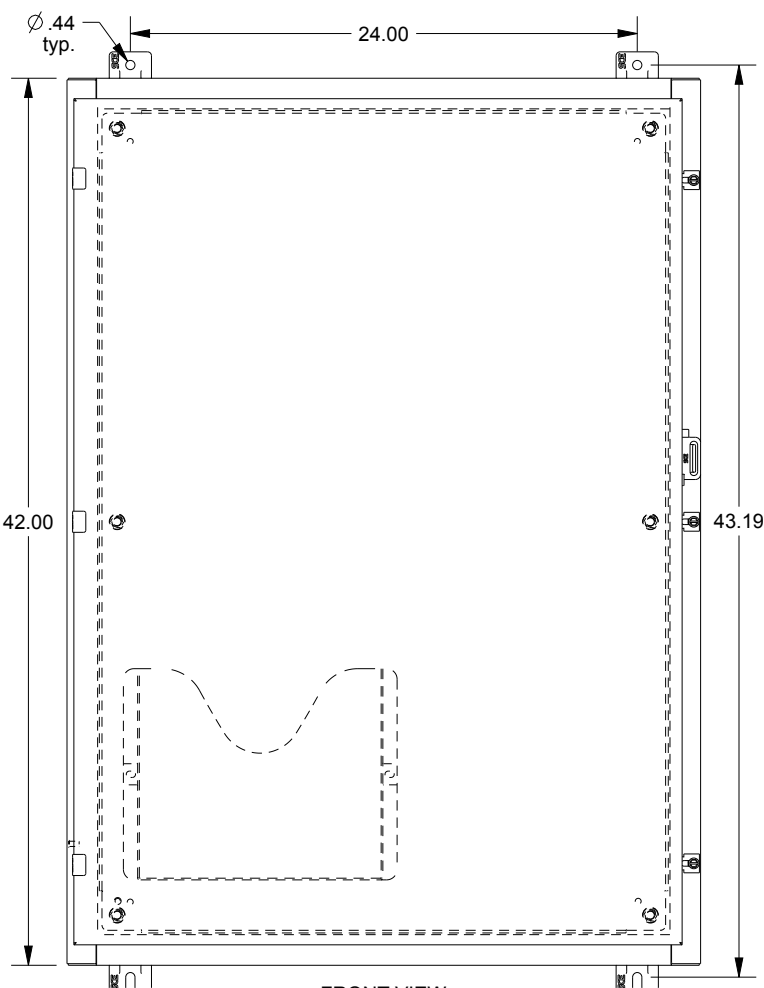

SAGINAW CONTROL & ENGINEERING SCE-42H3012LP

TOP VIEW

LEFT SIDE VIEW

FRONT VIEW

RIGHT SIDE VIEW

EXTERNAL REAR VIEW

BOTTOM VIEW