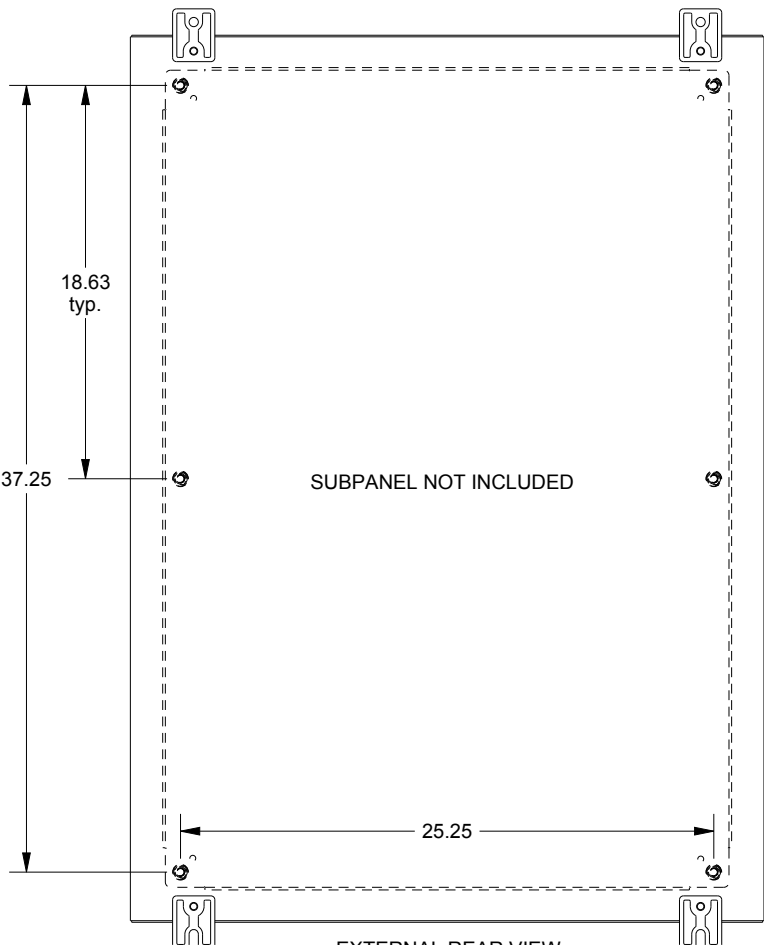

SAGINAW CONTROL & ENGINEERING SCE-42H3012LP

TOP VIEW

LEFT SIDE VIEW

FRONT VIEW

RIGHT SIDE VIEW

EXTERNAL REAR VIEW

BOTTOM VIEW