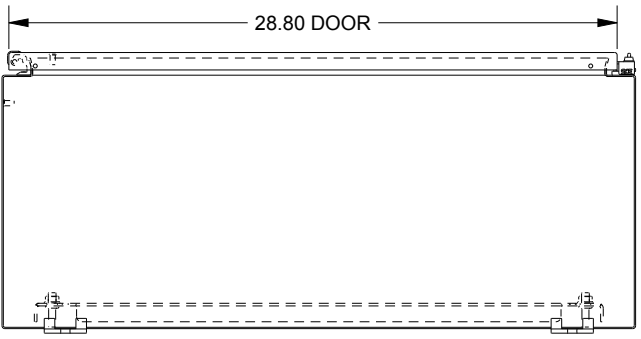

SAGINAW CONTROL & ENGINEERING SCE-42H3012LP

TOP VIEW

LEFT SIDE VIEW

FRONT VIEW

RIGHT SIDE VIEW

EXTERNAL REAR VIEW

BOTTOM VIEW