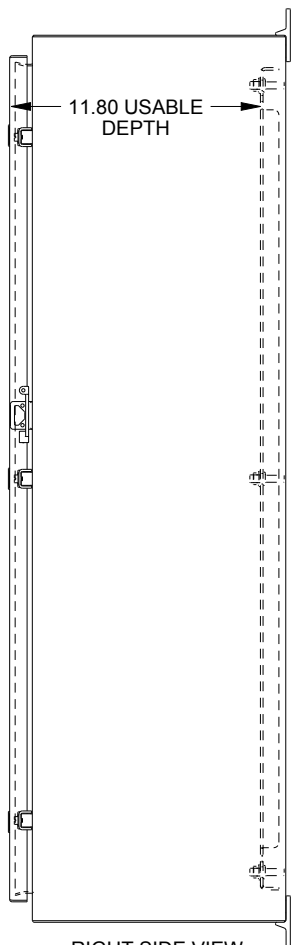

SAGINAW CONTROL & ENGINEERING SCE-42H3012LP

TOP VIEW

LEFT SIDE VIEW

FRONT VIEW

RIGHT SIDE VIEW

EXTERNAL REAR VIEW

BOTTOM VIEW