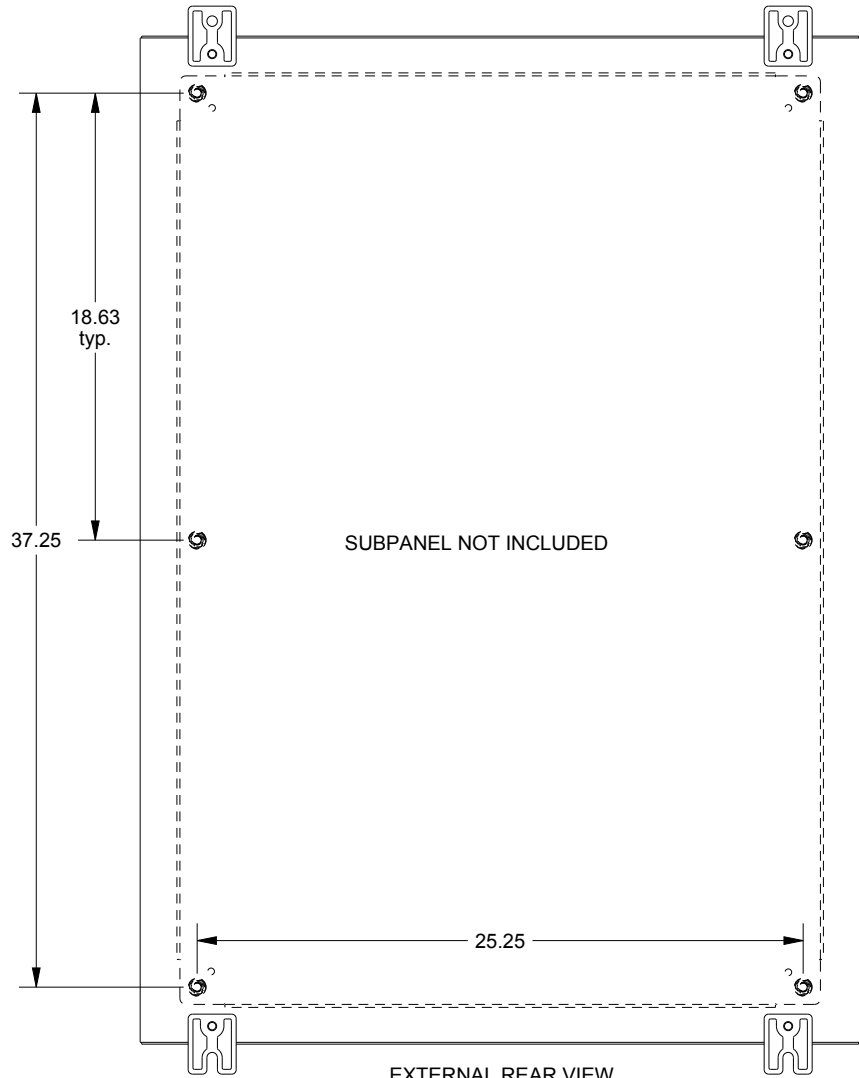

SAGINAW CONTROL & ENGINEERING SCE-42H3008LP

TOP VIEW

LEFT SIDE VIEW

FRONT VIEW

RIGHT SIDE VIEW

EXTERNAL REAR VIEW

BOTTOM VIEW