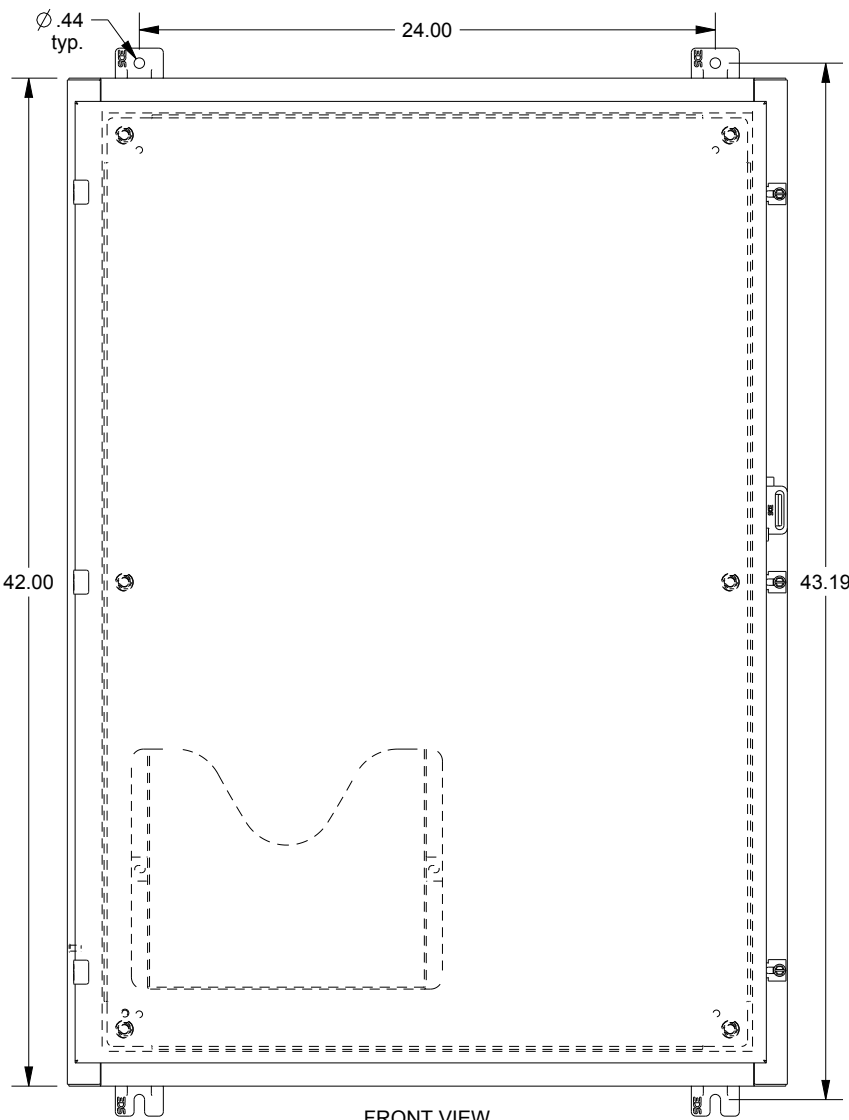

SAGINAW CONTROL & ENGINEERING SCE-42H3008LP

TOP VIEW

LEFT SIDE VIEW

FRONT VIEW

RIGHT SIDE VIEW

EXTERNAL REAR VIEW

BOTTOM VIEW