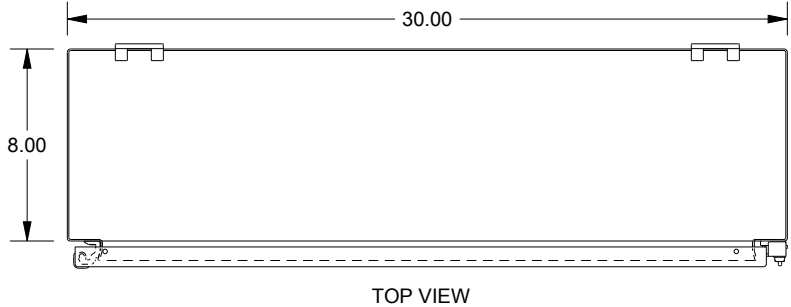

SAGINAW CONTROL & ENGINEERING SCE-42H3008LP

TOP VIEW

LEFT SIDE VIEW

FRONT VIEW

RIGHT SIDE VIEW

EXTERNAL REAR VIEW

BOTTOM VIEW