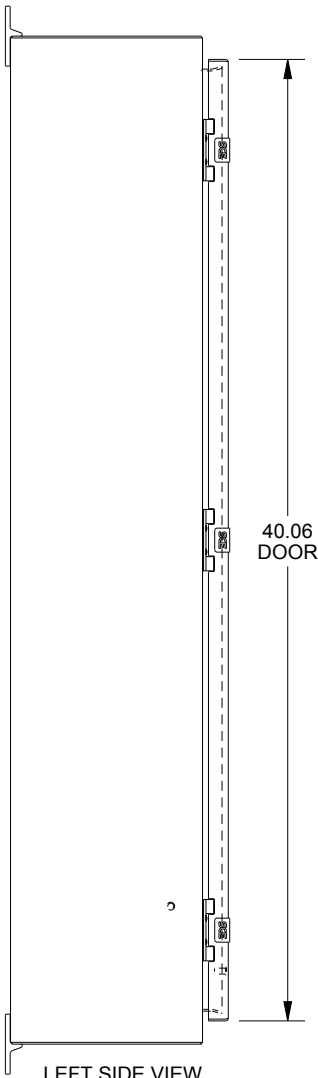

SAGINAW CONTROL & ENGINEERING SCE-42H3008LP

TOP VIEW

LEFT SIDE VIEW

FRONT VIEW

RIGHT SIDE VIEW

EXTERNAL REAR VIEW

BOTTOM VIEW