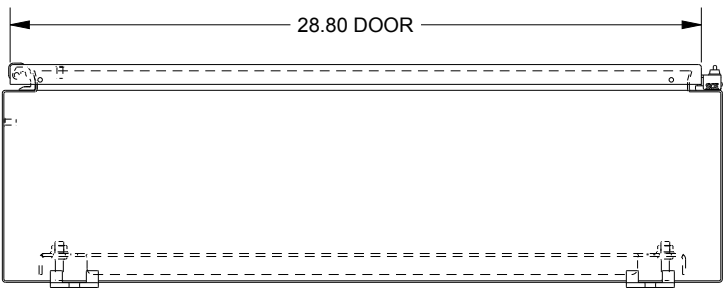

SAGINAW CONTROL & ENGINEERING SCE-42H3008LP

TOP VIEW

LEFT SIDE VIEW

FRONT VIEW

RIGHT SIDE VIEW

EXTERNAL REAR VIEW

BOTTOM VIEW