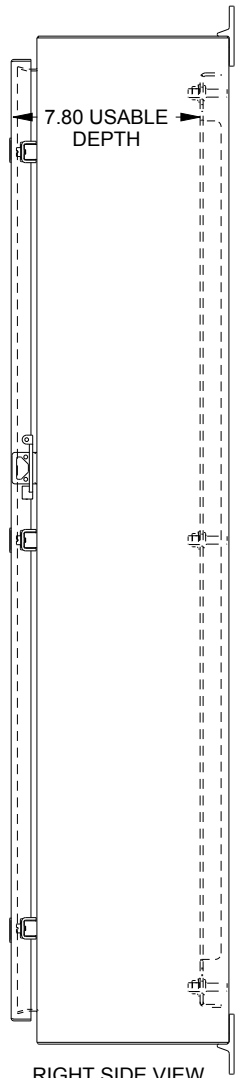

SAGINAW CONTROL & ENGINEERING SCE-42H3008LP

TOP VIEW

LEFT SIDE VIEW

FRONT VIEW

RIGHT SIDE VIEW

EXTERNAL REAR VIEW

BOTTOM VIEW