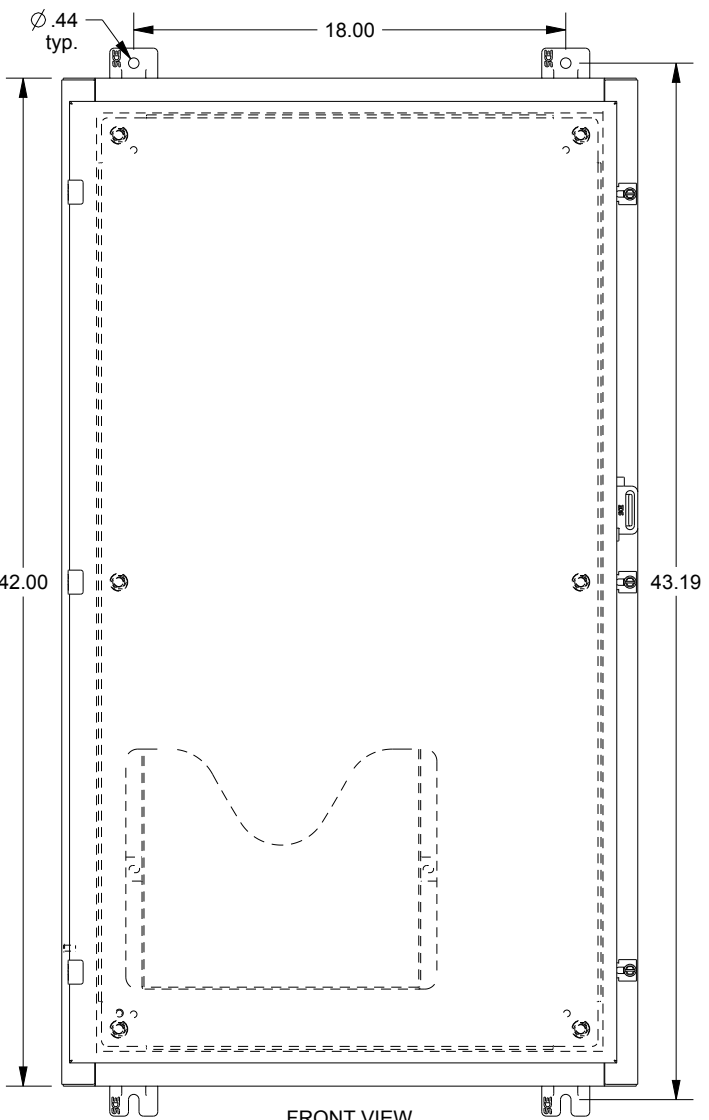

SAGINAW CONTROL & ENGINEERING SCE-42H2408LP

TOP VIEW

LEFT SIDE VIEW

FRONT VIEW

RIGHT SIDE VIEW

EXTERNAL REAR VIEW

BOTTOM VIEW