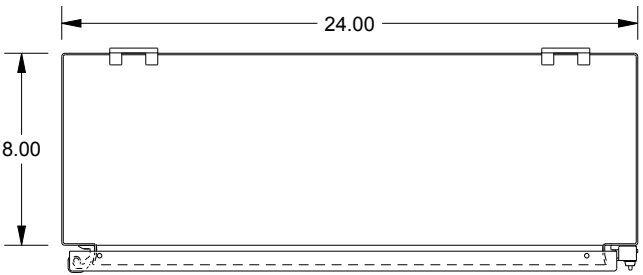

SAGINAW CONTROL & ENGINEERING SCE-42H2408LP

TOP VIEW

LEFT SIDE VIEW

FRONT VIEW

RIGHT SIDE VIEW

EXTERNAL REAR VIEW

BOTTOM VIEW