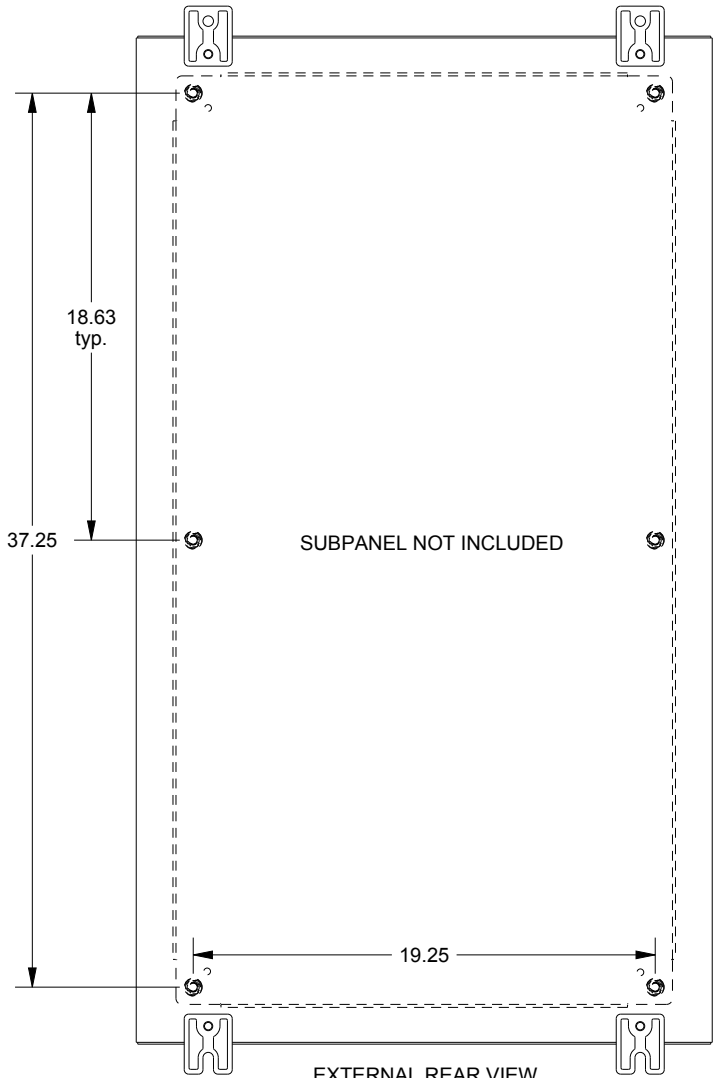

SAGINAW CONTROL & ENGINEERING SCE-42H2408LP

TOP VIEW

LEFT SIDE VIEW

FRONT VIEW

RIGHT SIDE VIEW

EXTERNAL REAR VIEW

BOTTOM VIEW