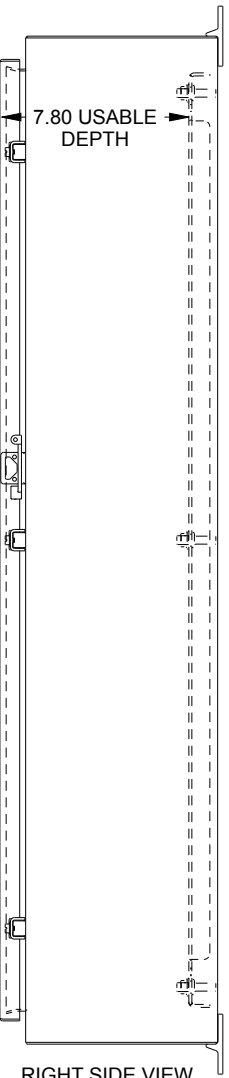

SAGINAW CONTROL & ENGINEERING SCE-42H2408LP

TOP VIEW

LEFT SIDE VIEW

FRONT VIEW

RIGHT SIDE VIEW

EXTERNAL REAR VIEW

BOTTOM VIEW