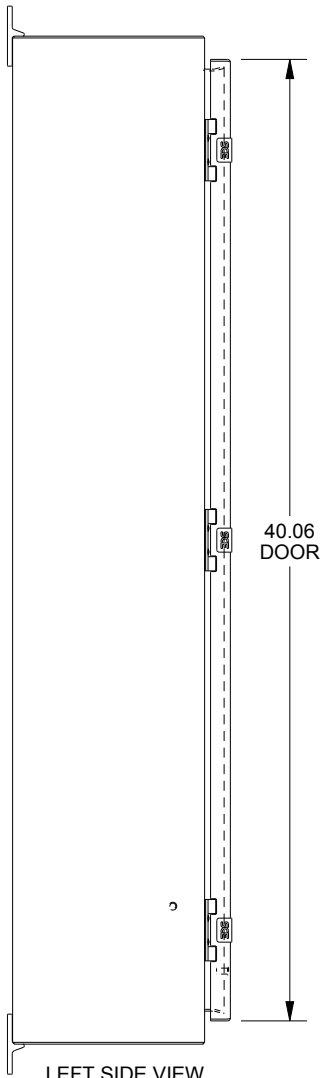

SAGINAW CONTROL & ENGINEERING SCE-42H2408LP

TOP VIEW

LEFT SIDE VIEW

FRONT VIEW

RIGHT SIDE VIEW

EXTERNAL REAR VIEW

BOTTOM VIEW