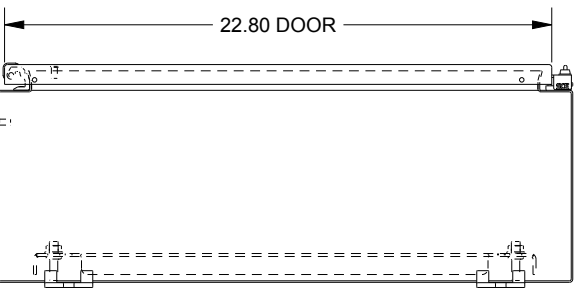

SAGINAW CONTROL & ENGINEERING SCE-42H2408LP

TOP VIEW

LEFT SIDE VIEW

FRONT VIEW

RIGHT SIDE VIEW

EXTERNAL REAR VIEW

BOTTOM VIEW