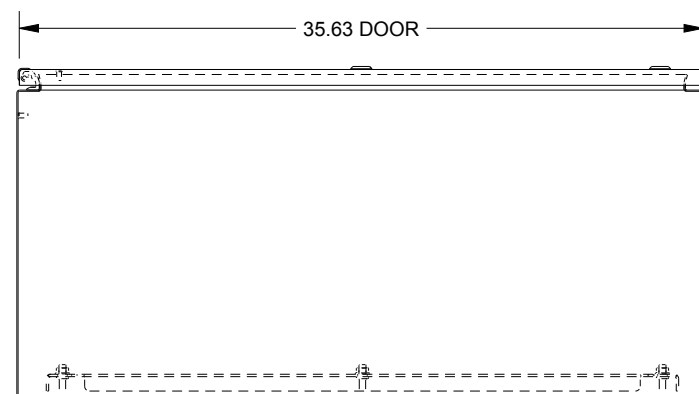

SAGINAW CONTROL & ENGINEERING

SCE-42EL3616SSLP

TOP VIEW

LEFT SIDE VIEW

FRONT VIEW

RIGHT SIDE VIEW

EXTERNAL REAR VIEW

BOTTOM VIEW