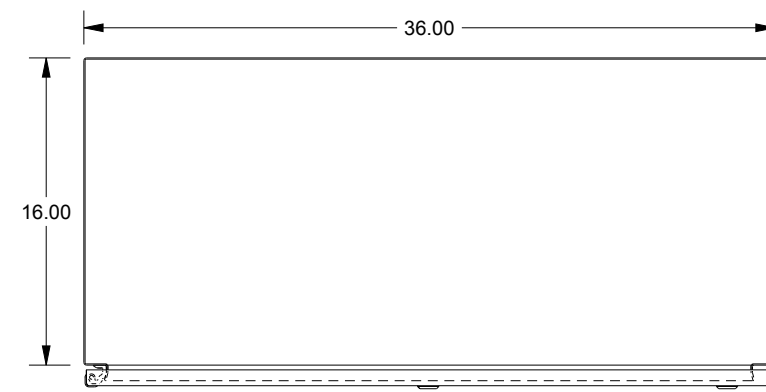

SAGINAW CONTROL & ENGINEERING

SCE-42EL3616SSLP

TOP VIEW

LEFT SIDE VIEW

FRONT VIEW

RIGHT SIDE VIEW

EXTERNAL REAR VIEW

BOTTOM VIEW