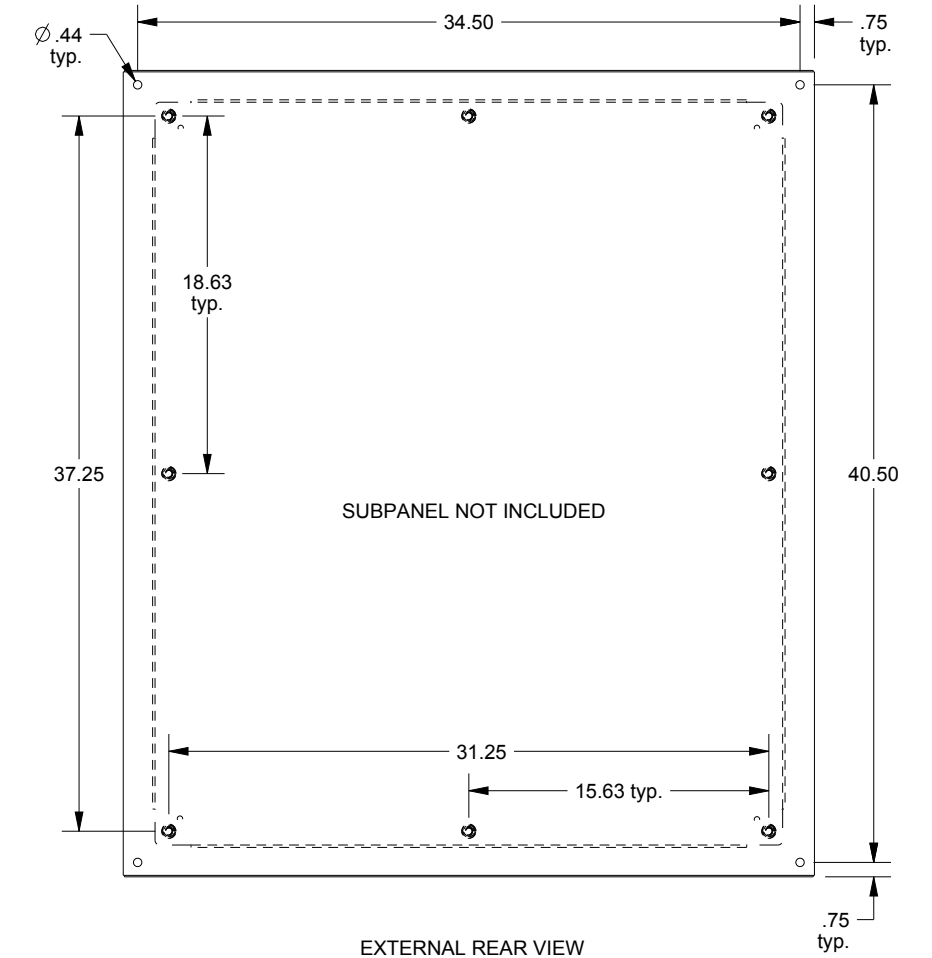

SAGINAW CONTROL & ENGINEERING

SCE-42EL3616SSLP

TOP VIEW

LEFT SIDE VIEW

FRONT VIEW

RIGHT SIDE VIEW

EXTERNAL REAR VIEW

BOTTOM VIEW