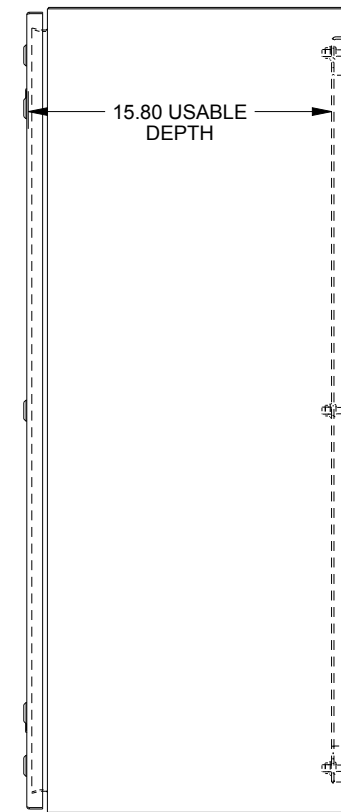

SAGINAW CONTROL & ENGINEERING

SCE-42EL3616SSLP

TOP VIEW

LEFT SIDE VIEW

FRONT VIEW

RIGHT SIDE VIEW

EXTERNAL REAR VIEW

BOTTOM VIEW