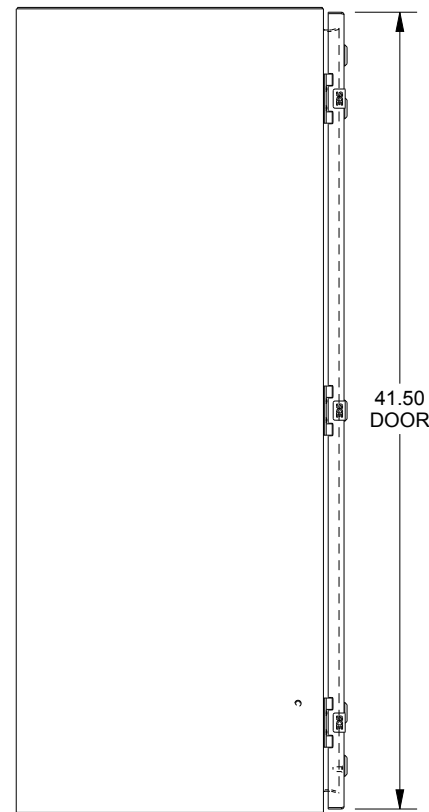

SAGINAW CONTROL & ENGINEERING

SCE-42EL3616SSLP

TOP VIEW

LEFT SIDE VIEW

FRONT VIEW

RIGHT SIDE VIEW

EXTERNAL REAR VIEW

BOTTOM VIEW