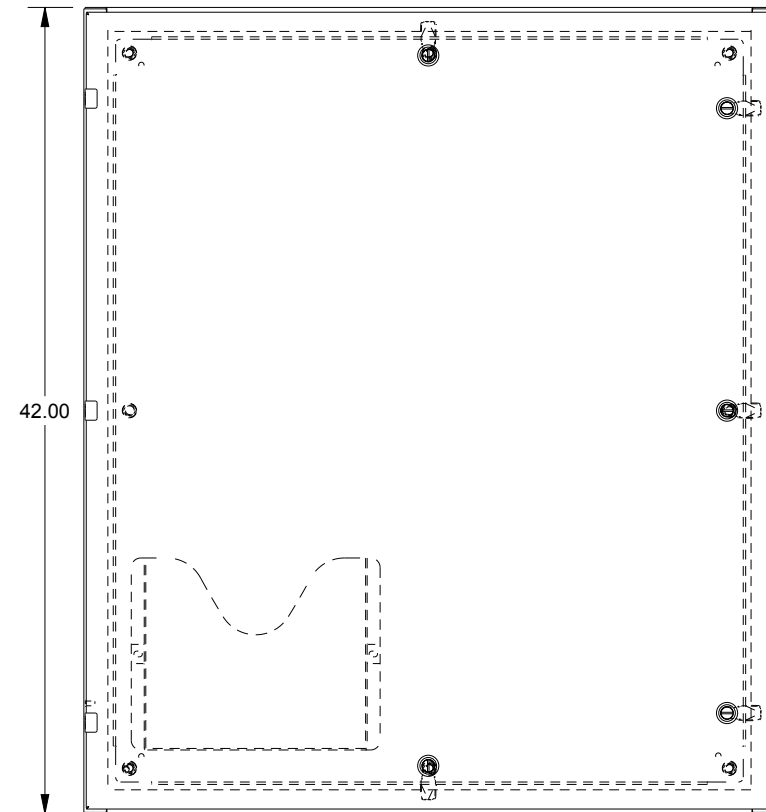

SAGINAW CONTROL & ENGINEERING

SCE-42EL3616SSLP

TOP VIEW

LEFT SIDE VIEW

FRONT VIEW

RIGHT SIDE VIEW

EXTERNAL REAR VIEW

BOTTOM VIEW