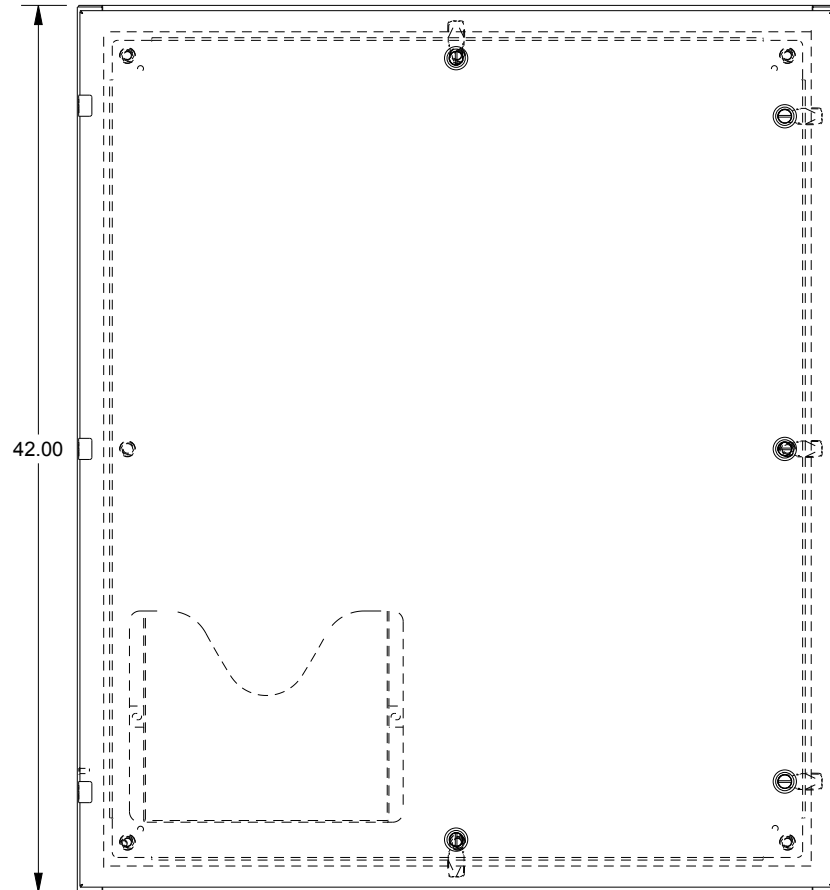

## SCE-42EL3612SS6LP

TOP VIEW

LEFT SIDE VIEW

FRONT VIEW

RIGHT SIDE VIEW

EXTERNAL REAR VIEW

BOTTOM VIEW