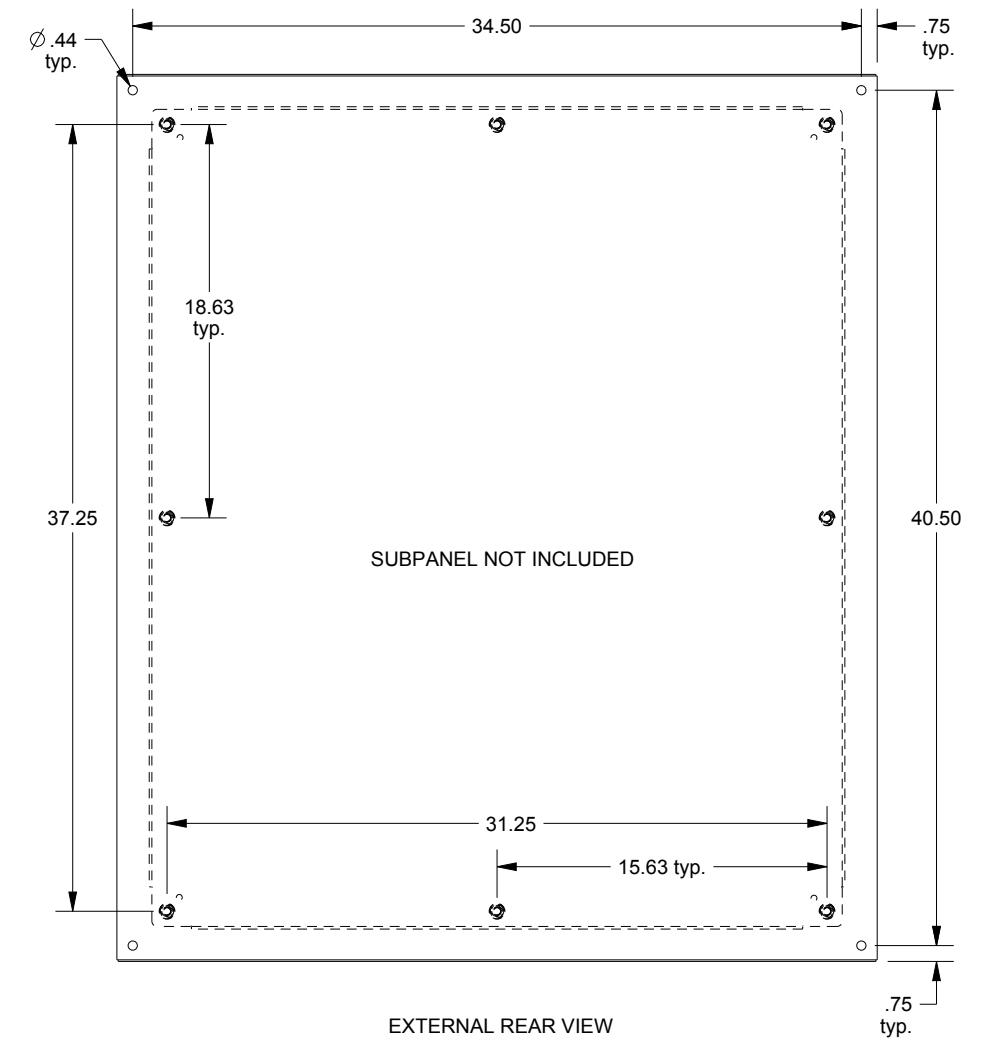

## SCE-42EL3612SS6LP

TOP VIEW

LEFT SIDE VIEW

FRONT VIEW

RIGHT SIDE VIEW

EXTERNAL REAR VIEW

BOTTOM VIEW