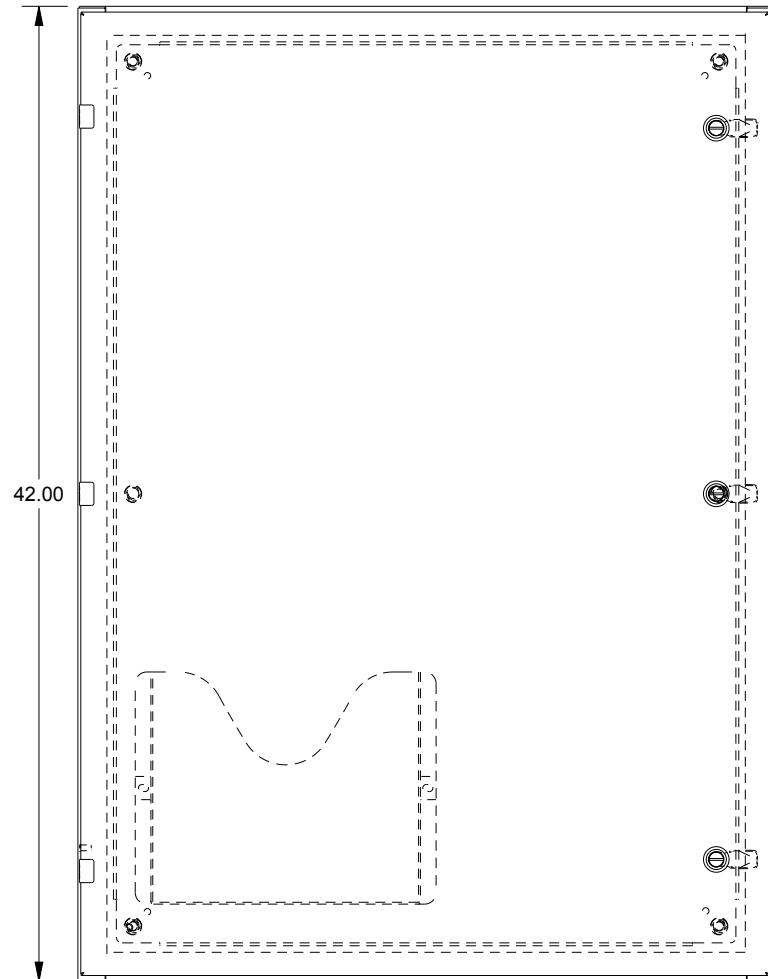

SAGINAW CONTROL & ENGINEERING

SCE-42EL3012SSLP

TOP VIEW

LEFT SIDE VIEW

FRONT VIEW

RIGHT SIDE VIEW

EXTERNAL REAR VIEW

BOTTOM VIEW