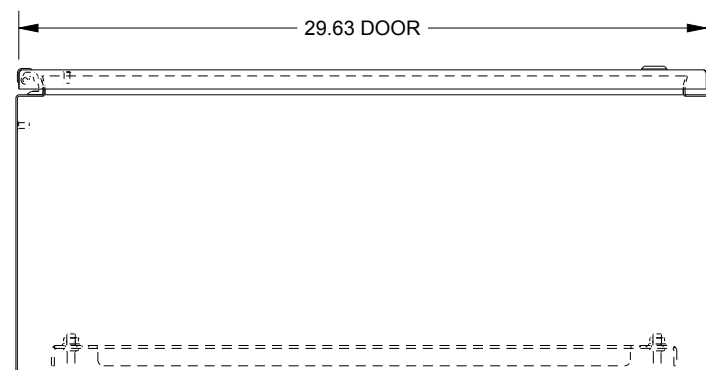

SAGINAW CONTROL & ENGINEERING

SCE-42EL3012SSLP

TOP VIEW

LEFT SIDE VIEW

FRONT VIEW

RIGHT SIDE VIEW

EXTERNAL REAR VIEW

BOTTOM VIEW