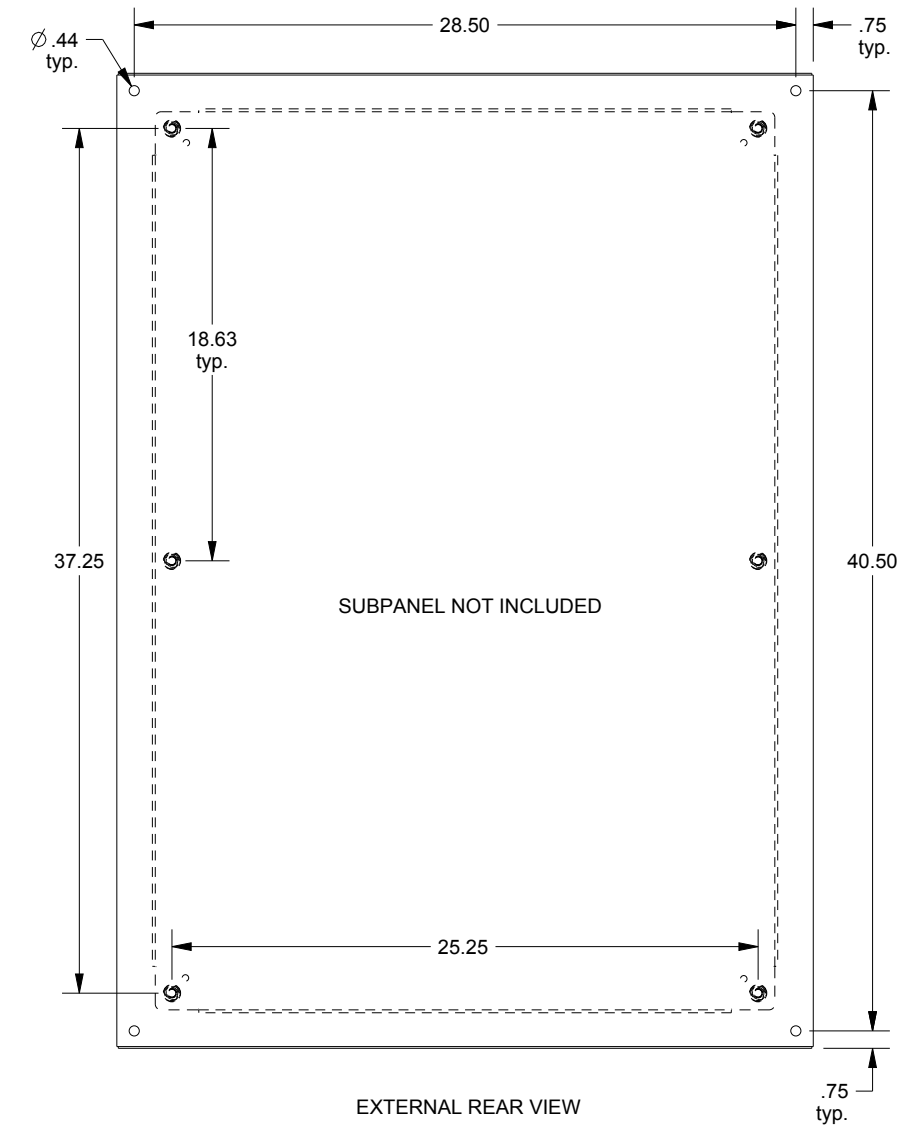

SAGINAW CONTROL & ENGINEERING

SCE-42EL3012SSLP

TOP VIEW

LEFT SIDE VIEW

FRONT VIEW

RIGHT SIDE VIEW

EXTERNAL REAR VIEW

BOTTOM VIEW