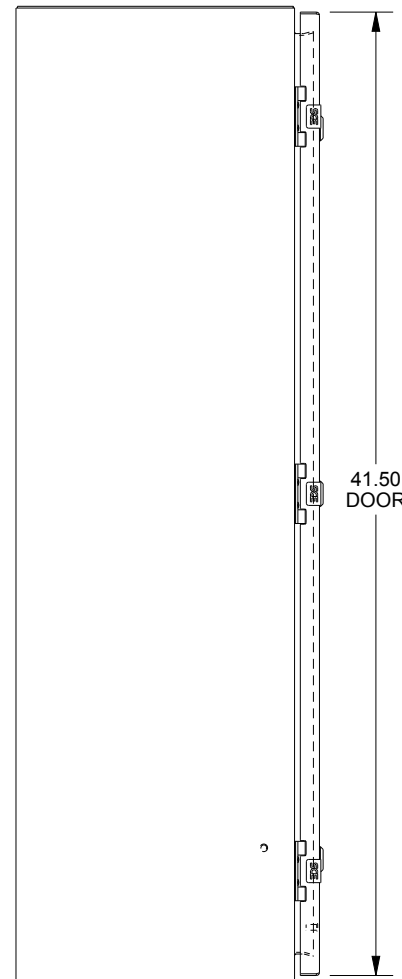

SAGINAW CONTROL & ENGINEERING

SCE-42EL3012SSLP

TOP VIEW

LEFT SIDE VIEW

FRONT VIEW

RIGHT SIDE VIEW

EXTERNAL REAR VIEW

BOTTOM VIEW