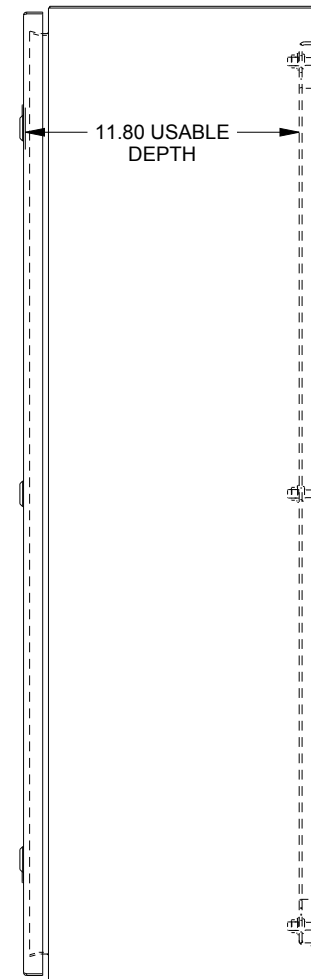

SAGINAW CONTROL & ENGINEERING

SCE-42EL3012SSLP

TOP VIEW

LEFT SIDE VIEW

FRONT VIEW

RIGHT SIDE VIEW

EXTERNAL REAR VIEW

BOTTOM VIEW