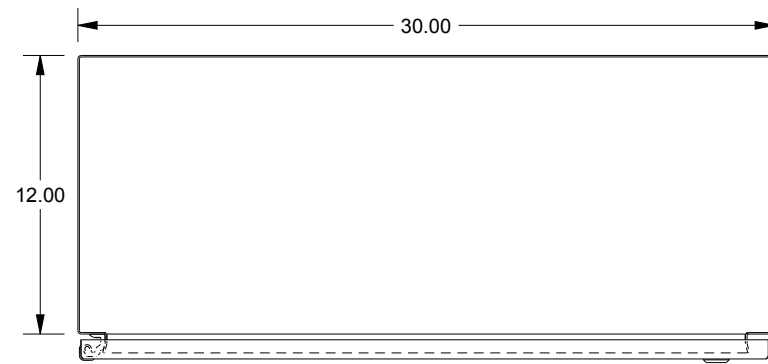

SAGINAW CONTROL & ENGINEERING

SCE-42EL3012SSLP

TOP VIEW

LEFT SIDE VIEW

FRONT VIEW

RIGHT SIDE VIEW

EXTERNAL REAR VIEW

BOTTOM VIEW