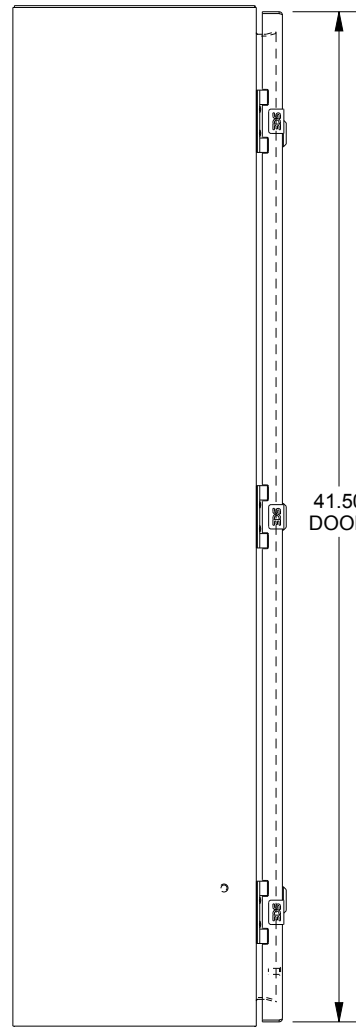

SAGINAW CONTROL & ENGINEERING

SCE-42EL3010SS6LP

TOP VIEW

LEFT SIDE VIEW

FRONT VIEW

RIGHT SIDE VIEW

EXTERNAL REAR VIEW

BOTTOM VIEW