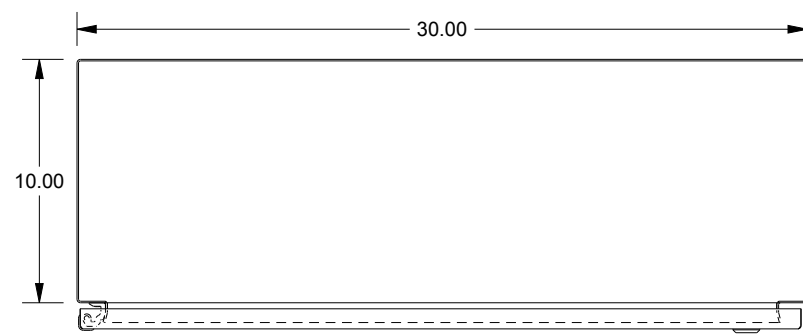

SAGINAW CONTROL & ENGINEERING

SCE-42EL3010SS6LP

TOP VIEW

LEFT SIDE VIEW

FRONT VIEW

RIGHT SIDE VIEW

EXTERNAL REAR VIEW

BOTTOM VIEW