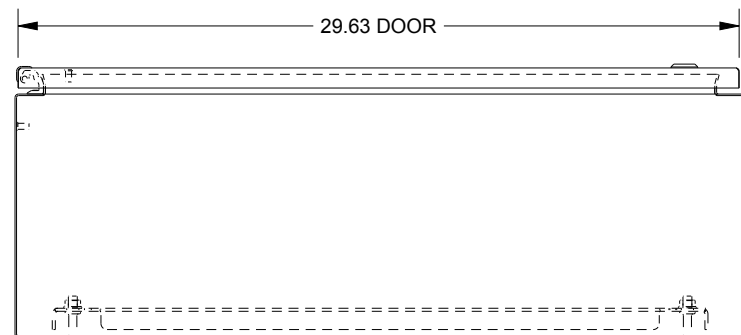

SAGINAW CONTROL & ENGINEERING

SCE-42EL3010SS6LP

TOP VIEW

LEFT SIDE VIEW

FRONT VIEW

RIGHT SIDE VIEW

EXTERNAL REAR VIEW

BOTTOM VIEW