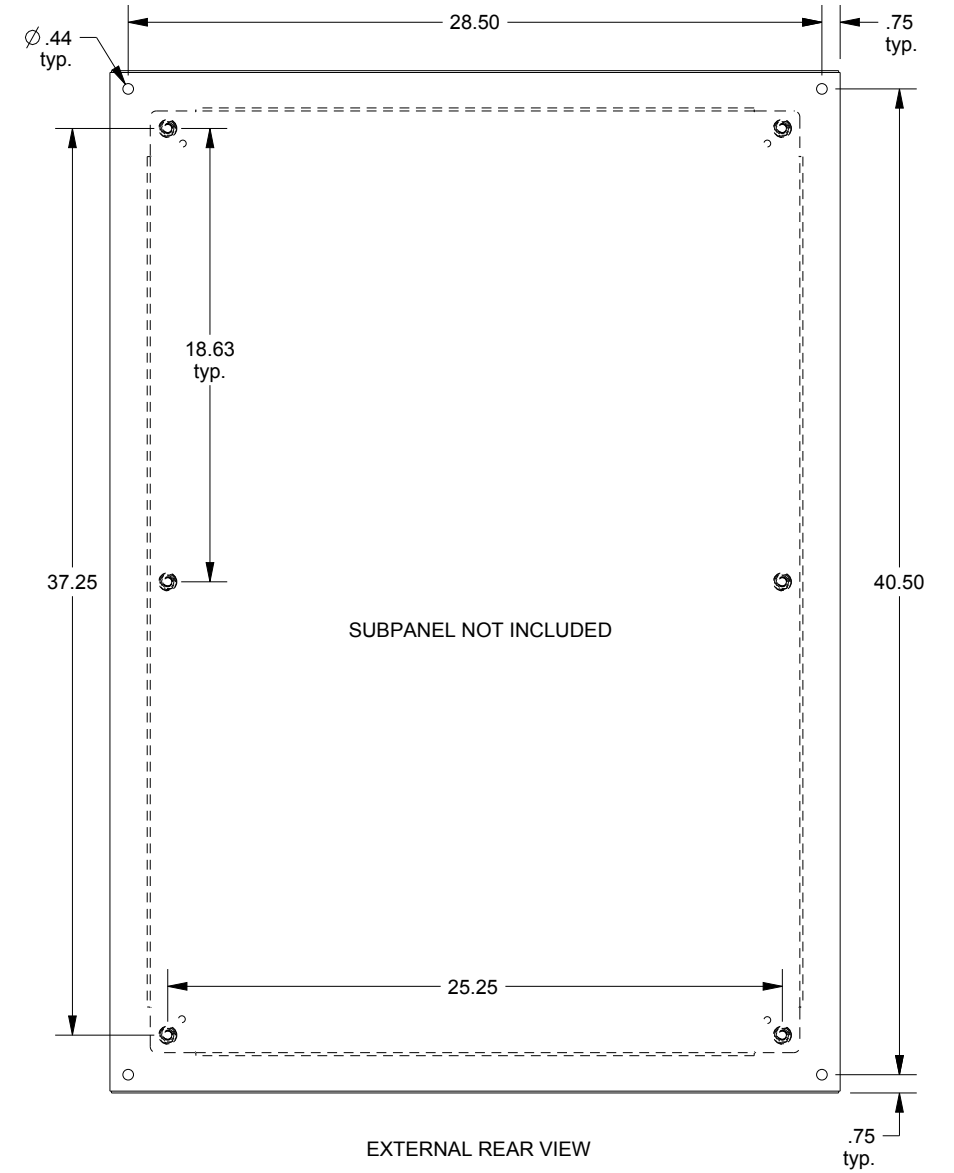

SAGINAW CONTROL & ENGINEERING

SCE-42EL3010SS6LP

TOP VIEW

LEFT SIDE VIEW

FRONT VIEW

RIGHT SIDE VIEW

EXTERNAL REAR VIEW

BOTTOM VIEW