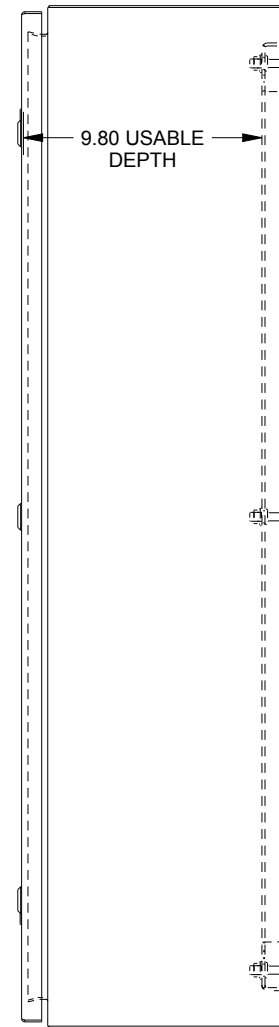

SAGINAW CONTROL & ENGINEERING

SCE-42EL3010SS6LP

TOP VIEW

LEFT SIDE VIEW

FRONT VIEW

RIGHT SIDE VIEW

EXTERNAL REAR VIEW

BOTTOM VIEW